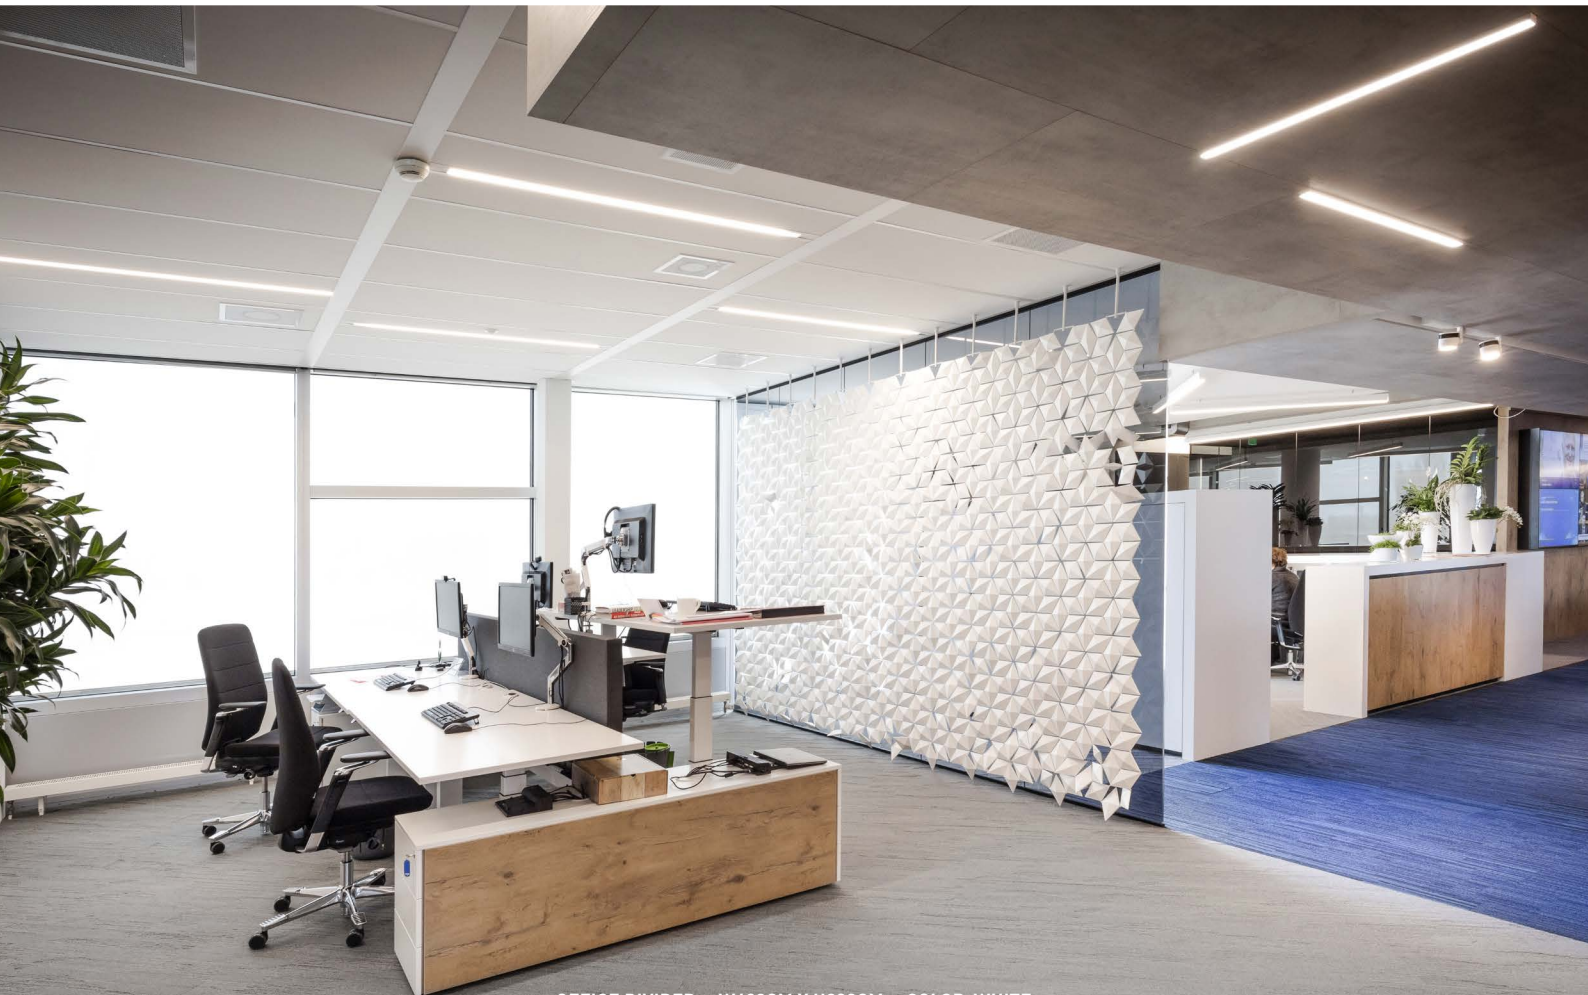

OFFICE DIVIDER · W408CM X H288CM · COLOR WHITE