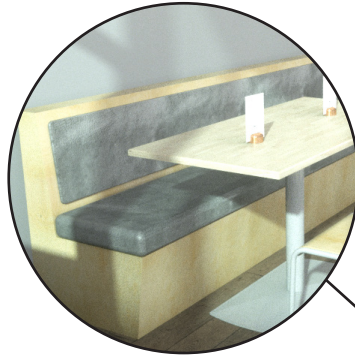

# Wolfies Kitchen Concept 1

A concept that utilise bold use of colour with a bespoke  
metalized copper bar.

Oak top tables with white powder coated chairs and banquet seating.

Copper piping with lighting and plant pots to create a focal point.

Banquet seating with in-built coffee table to allow for more relaxed seating

Two black boards to display menu and coffee options

Metalized bar with Wolfies Kitchen branding

Oak top tables with white powder coated chairs.

Pendent lighting creates another focal point and adds character to the interior.