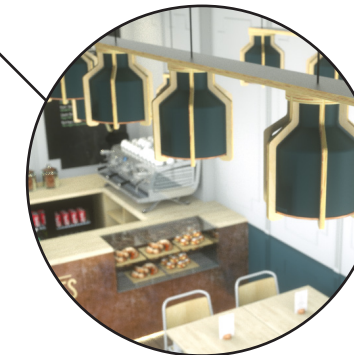

Banquet seating with in-built coffee table to allow for more relaxed seating

Two black boards to display menu and coffee options

Metalized bar with Wolfies Kitchen branding

Oak top tables with white powder coated chairs.