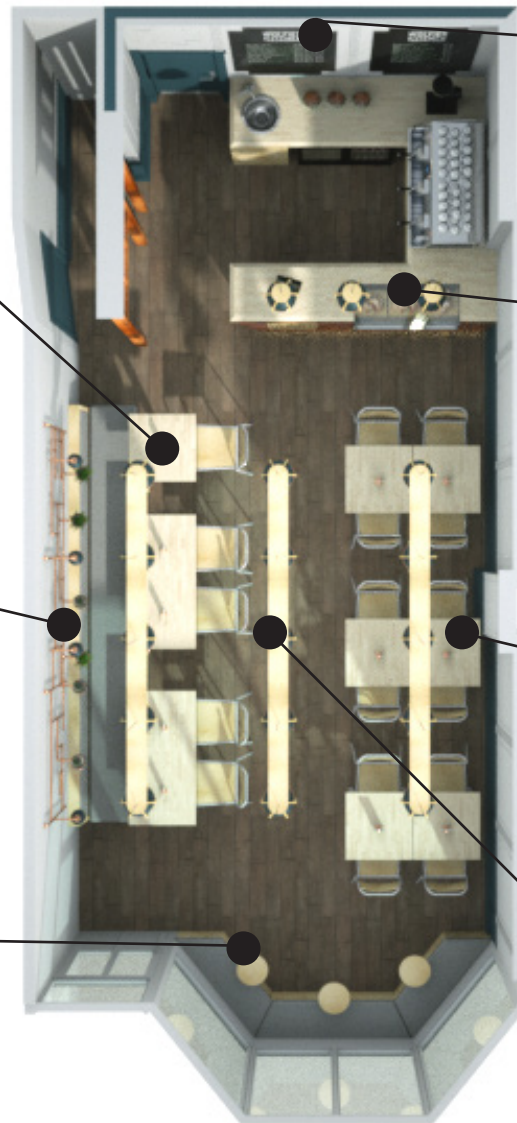

# Wolfies Kitchen Concept 1

A concept that utilise bold use of colour with a bespoke  
metalized copper bar.

Oak top tables with white powder coated chairs and banquet seating.

Copper piping with lighting and plant pots to create a focal point.

Banquet seating with in-built coffee table to allow for more relaxed seating

Two black boards to display menu and coffee options

Metalized bar with Wolfies Kitchen branding

Oak top tables with white powder coated chairs.

Pendent lighting creates another focal point and adds character to the interior.