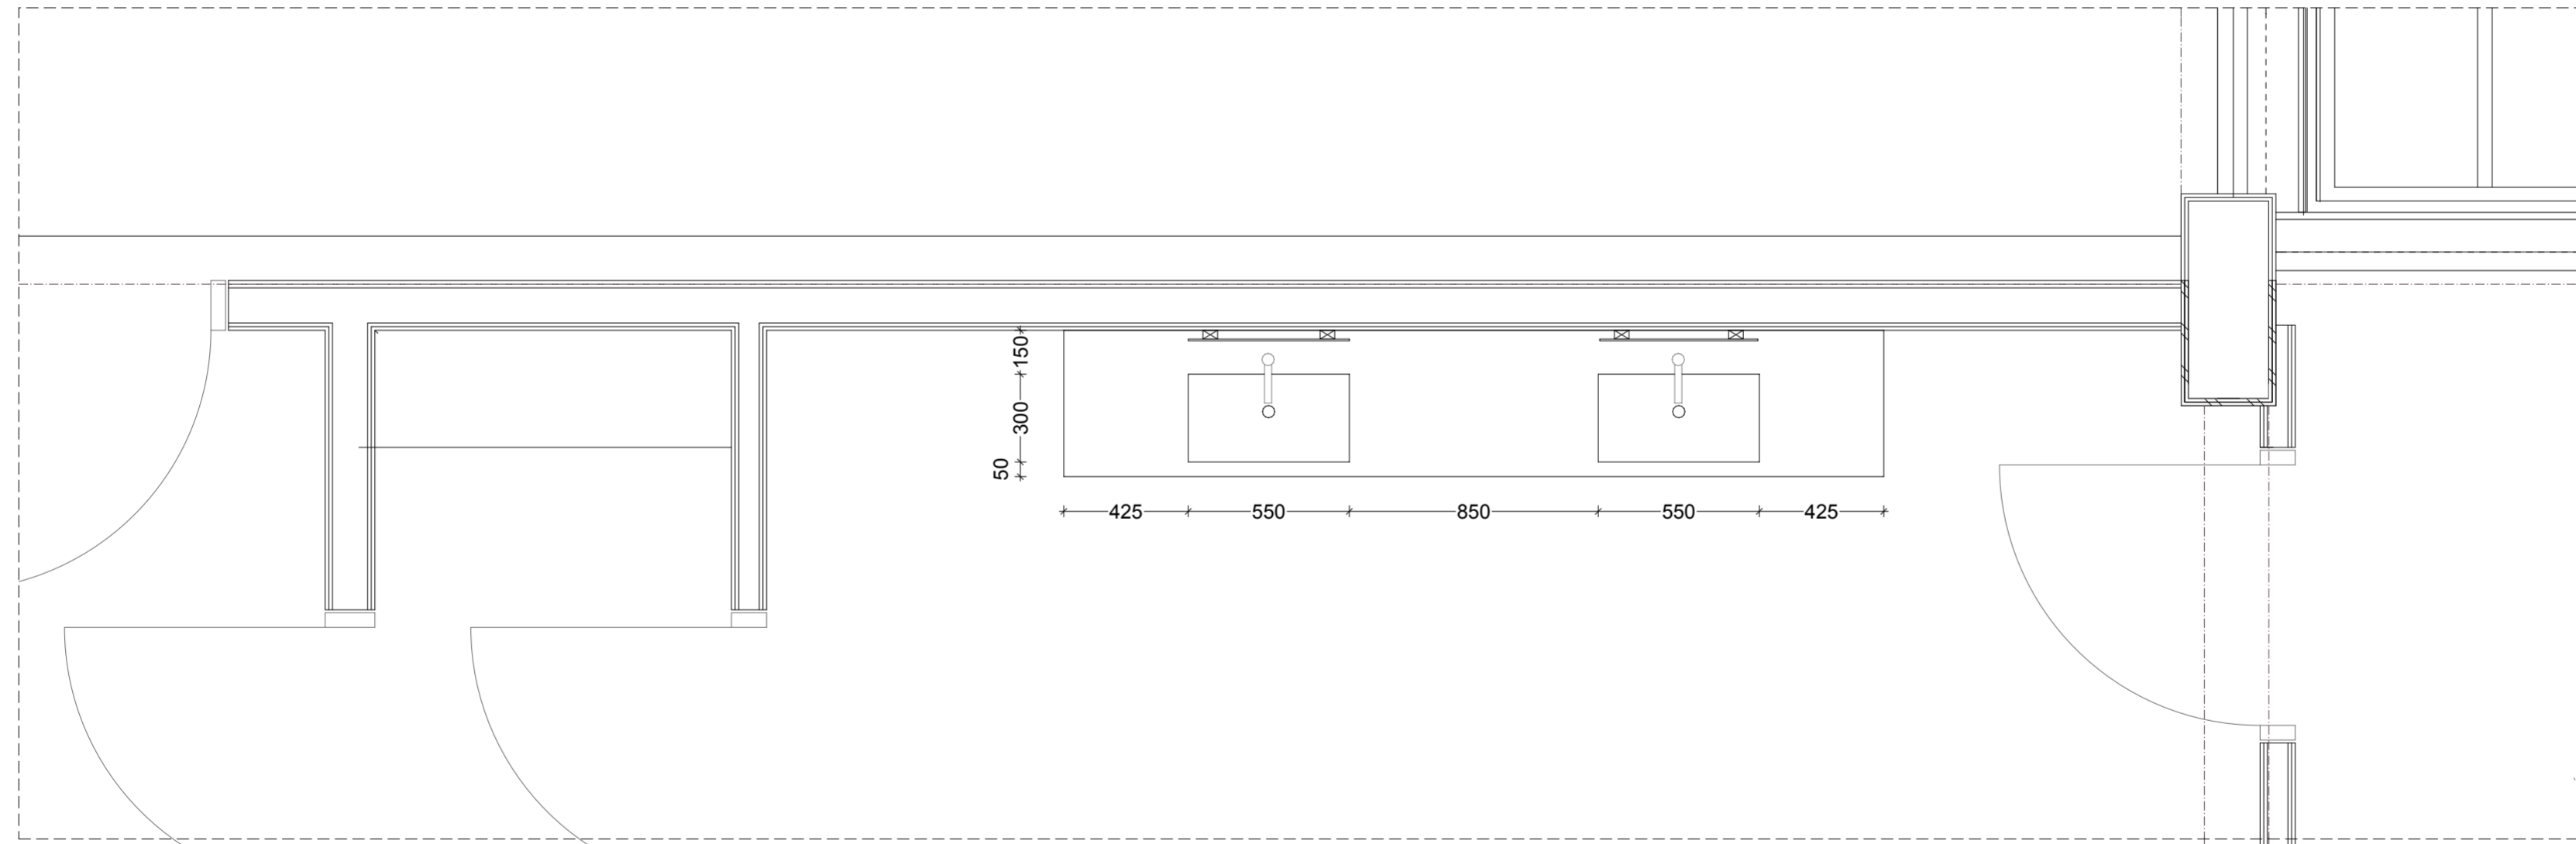

Benk: 12mm Corian - Farge : Deep Grey  
 Servanter: VDC 550x300x120  
 Blandebatterier: KWC ONO

Revisjon	Dato	Tegnet av:	Endringer
x 1	06.12.13	x NB	Ny servant, laminat byttes til corian, spillbrede lik servantbrede, nytt blandebatteri

**ARKWRIGHT**

Titel <b>WC-Servantbenk</b>	Målestokk 1:20
Prosjekt <b>James Bond Room</b>	Tegnet av / Kontrollert av: <b>D_05</b> Dato: <b>20.09.2013</b>

Do not scale. Use figured dimensions only. All dimensions to be verified on site prior to the commencement of any work or the production of any shop drawing. This drawing is to be read in conjunction with all related Architects and Engineer's drawings and any other relevant information.