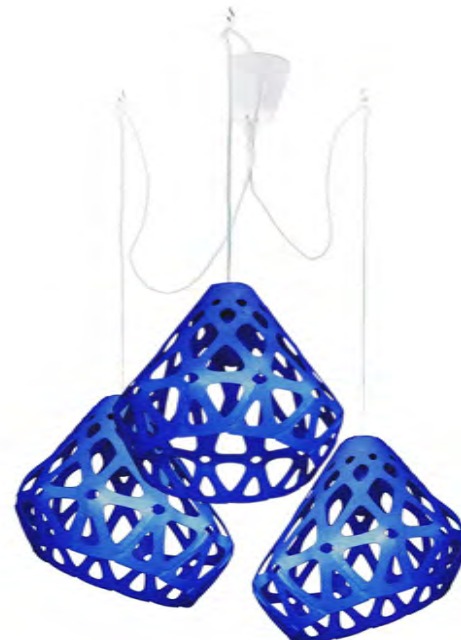

ZL bbp b

ZL dtp b

ZL pp b

ZL cp b

ZL brp b

ZL vp b

ZAHALIGHT pendant

Dimensions:

ZL gc

ZL dgc

ZL yc

ZL oc

ZL rc

ZL Gc

ZL bc

ZL dbc

ZL ac

ZL bbc

ZL dtc

ZL pc

ZL vc

ZL cc

ZL brc

3-colored chandelier