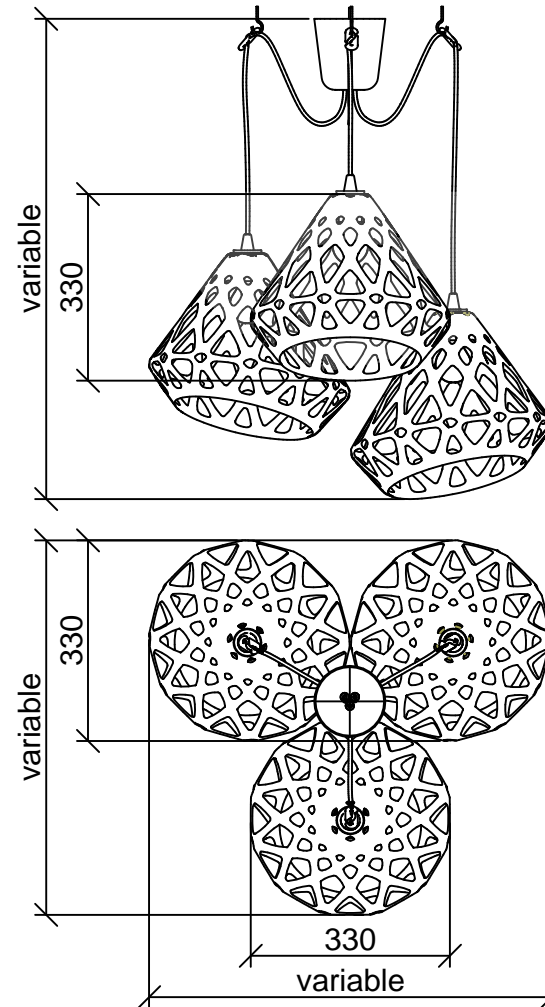

ZAHALIGHT chandelier.

Dimensions:

Plafond: L, W, H - 33 cm.
Full dimensions are variable.

Set:

Plafond - 3 pieces, mount and a pendant cord 1.8 m.,
ceiling hooks 4 pieces, instruction

Cost:

One-colored chandelier **112 €**

Three-colored chandelier **123 €**

Press to download 3d & Cad