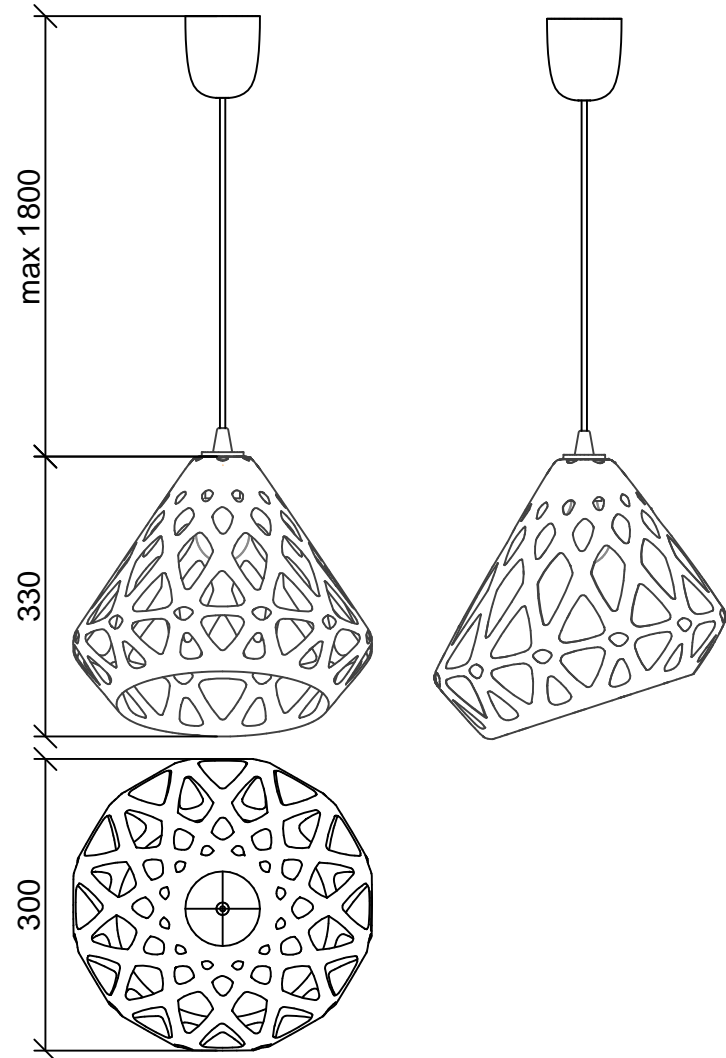

ZL bbp b

ZL dtp b

ZL pp b

ZL cp b

ZL brp b

ZL vp b

ZAHALIGHT pendant

Dimensions:

Plafond: L, W, H - 33 cm.

Set:

Plafond, mount and a pendant cord 1.8 m,
ceiling hook, instruction

Cost: **46 €**

Press to download 3d & Cad

Triple chandelier

lets
Do
this

ZL wc