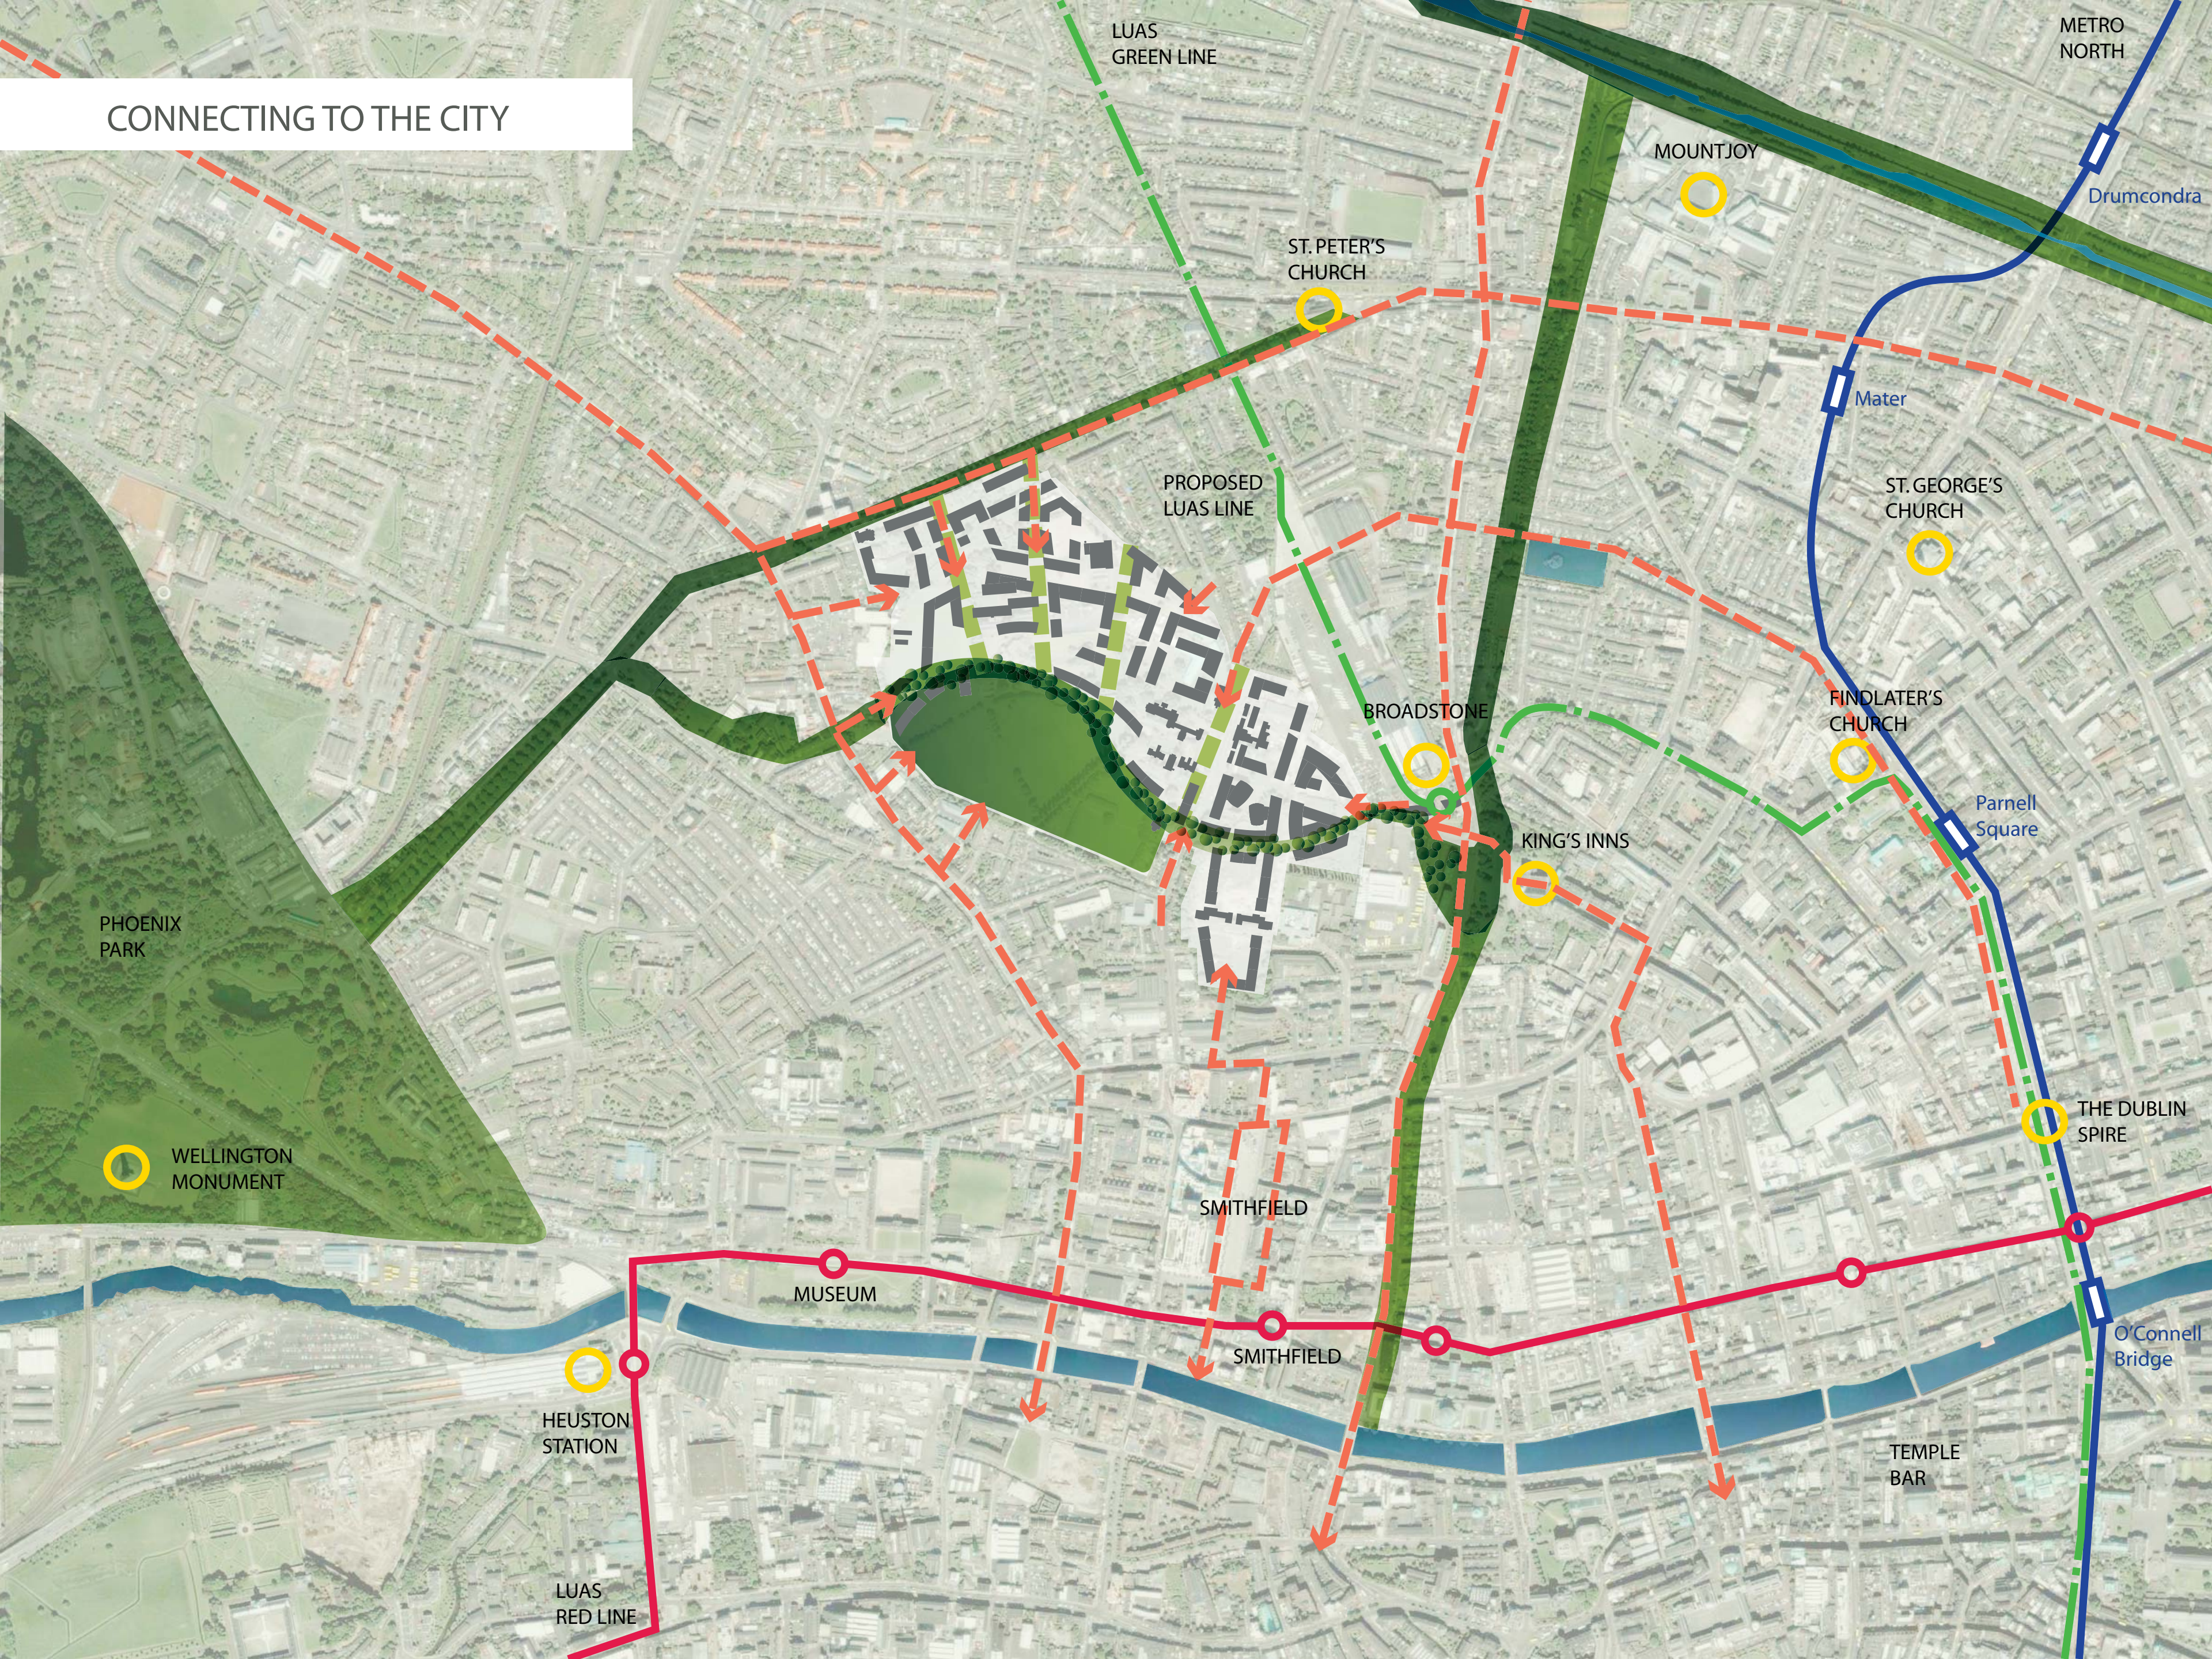

CONNECTING TO THE CITY

LUAS GREEN LINE

METRO NORTH

MOUNTJOY

ST. PETER'S CHURCH

Drumcondra

Mater

ST. GEORGE'S CHURCH

PROPOSED LUAS LINE

BROADSTONE

FINDLATER'S CHURCH

Parnell Square

KING'S INNS

PHOENIX PARK

WELLINGTON MONUMENT

THE DUBLIN SPIRE

SMITHFIELD

MUSEUM

HEUSTON STATION

SMITHFIELD

O'Connell Bridge

LUAS RED LINE

TEMPLE BAR