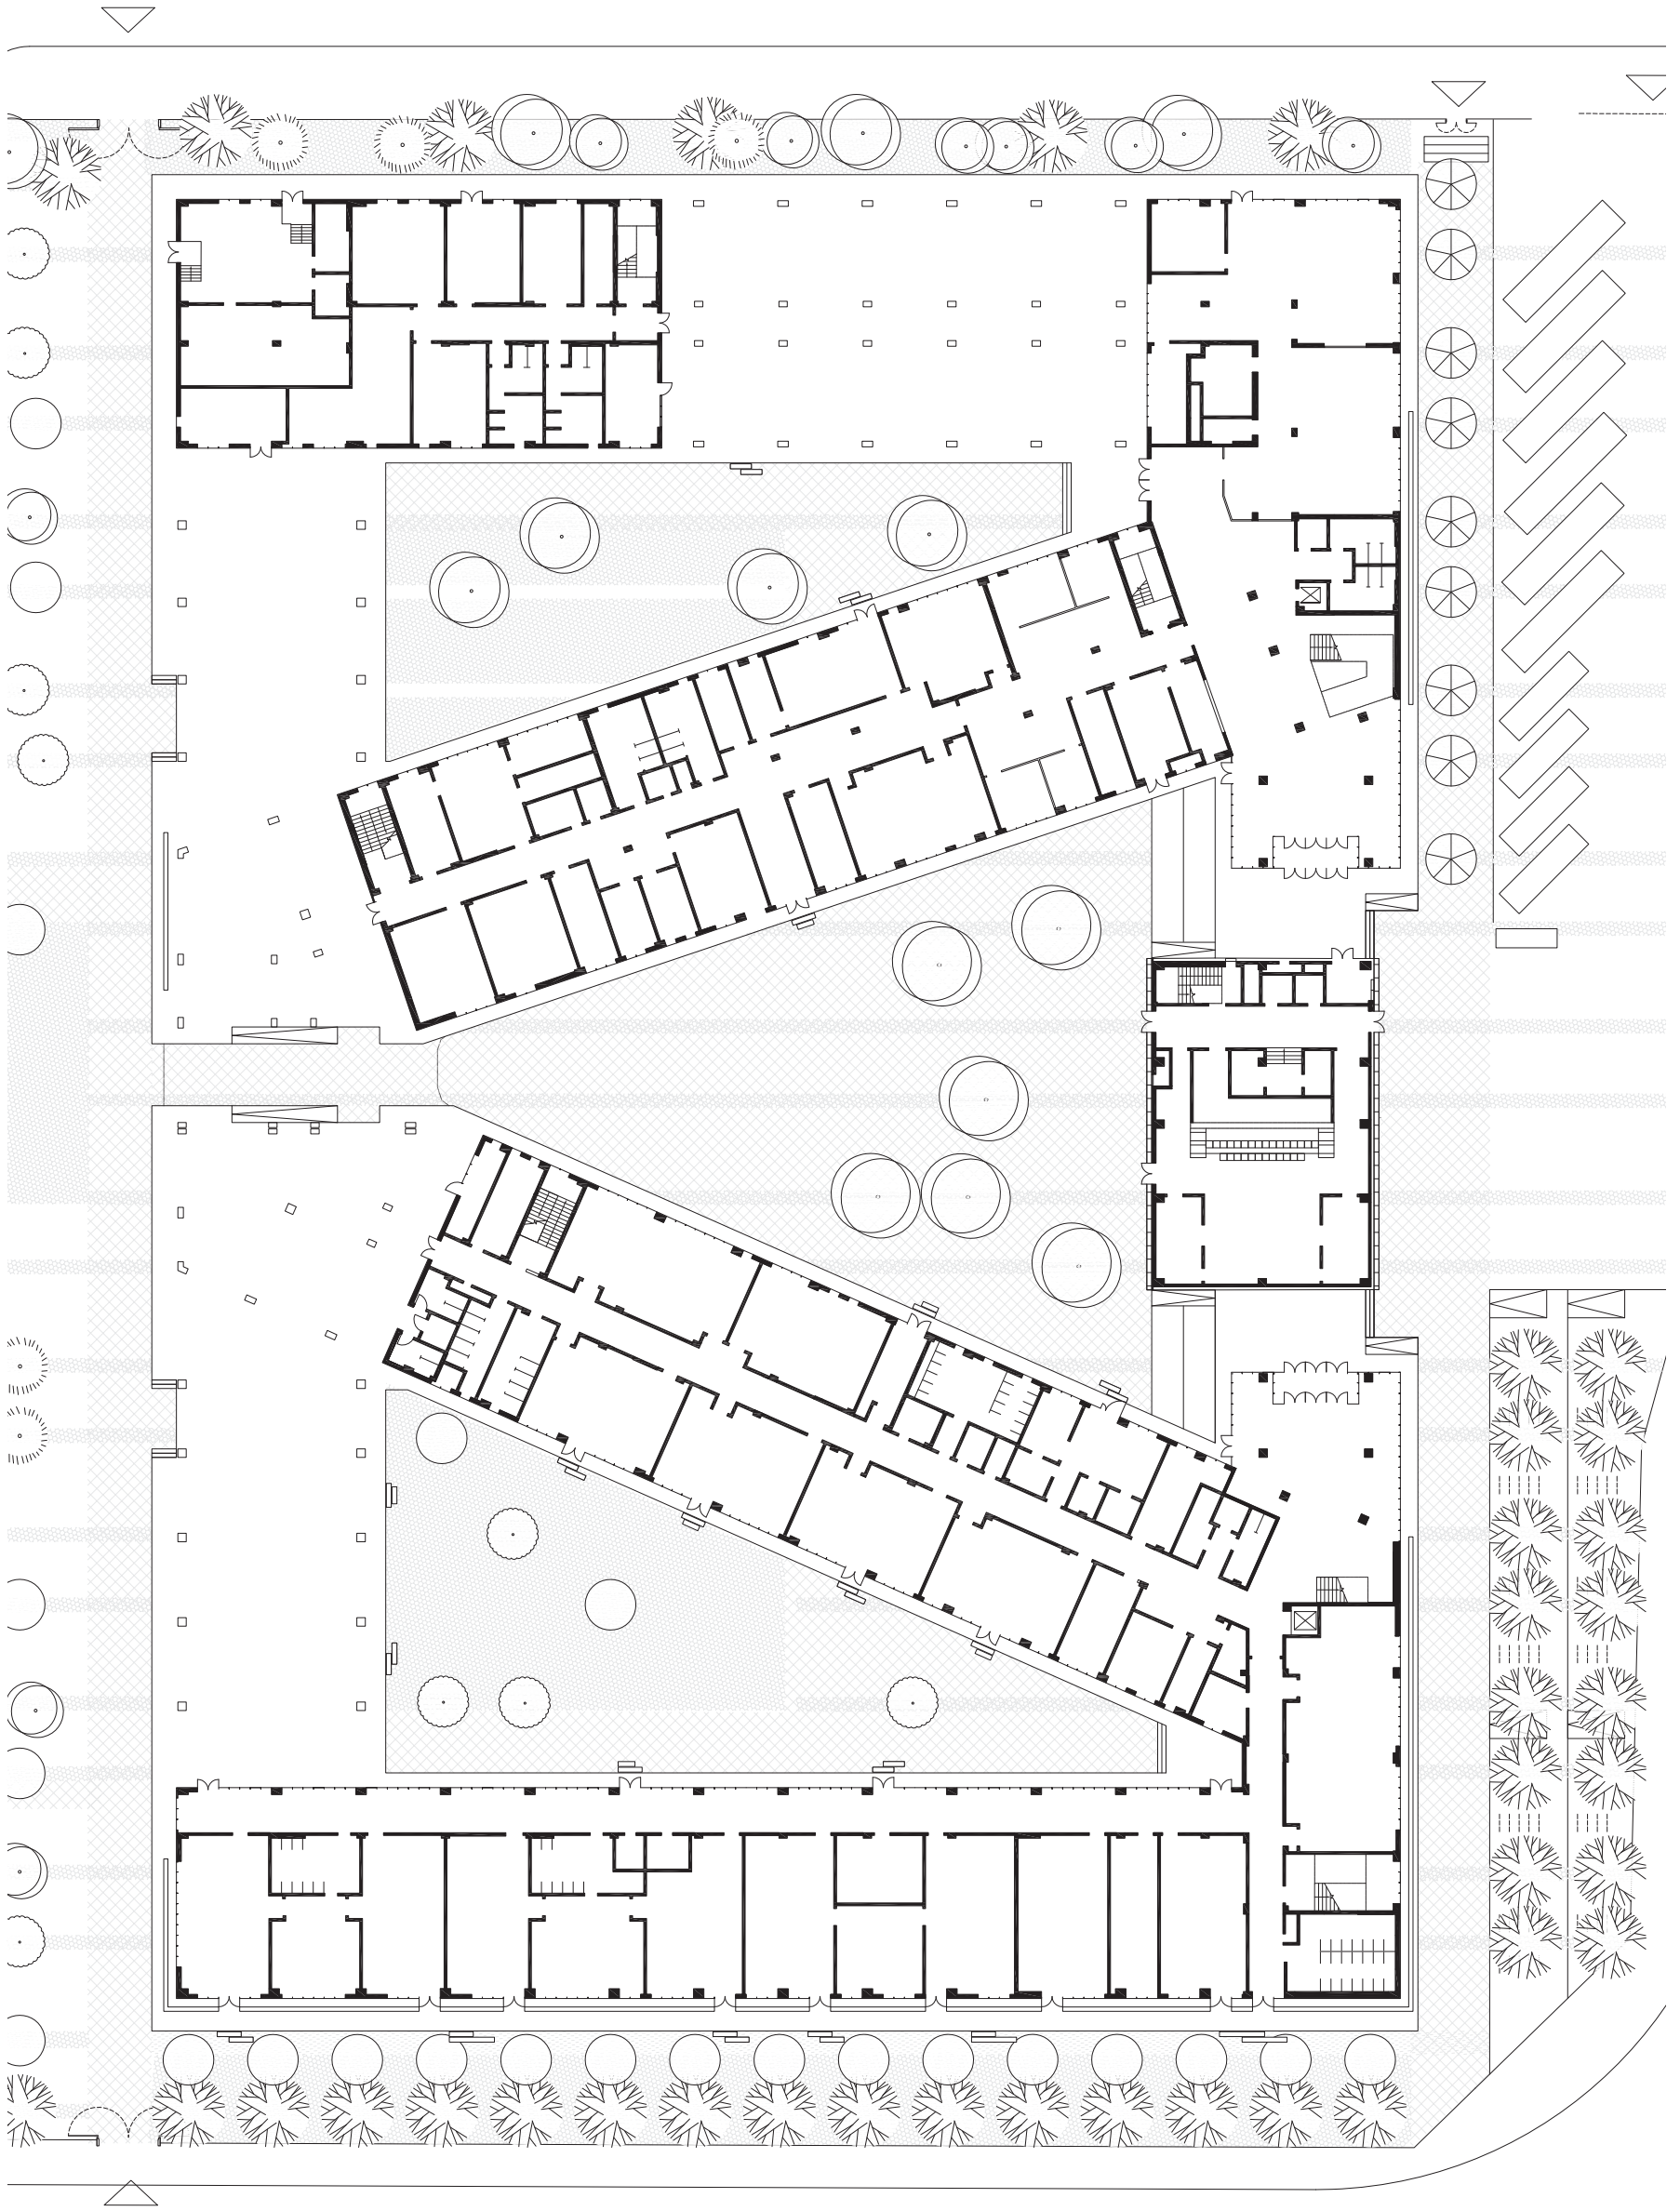

INTERNATIONAL FRENCH SCHOOL OF BEIJING  
GROUND FLOOR

0 5 10  
SCALE 1:500

J JACQUES  
F FERRIER  
A ARCHITECTURE