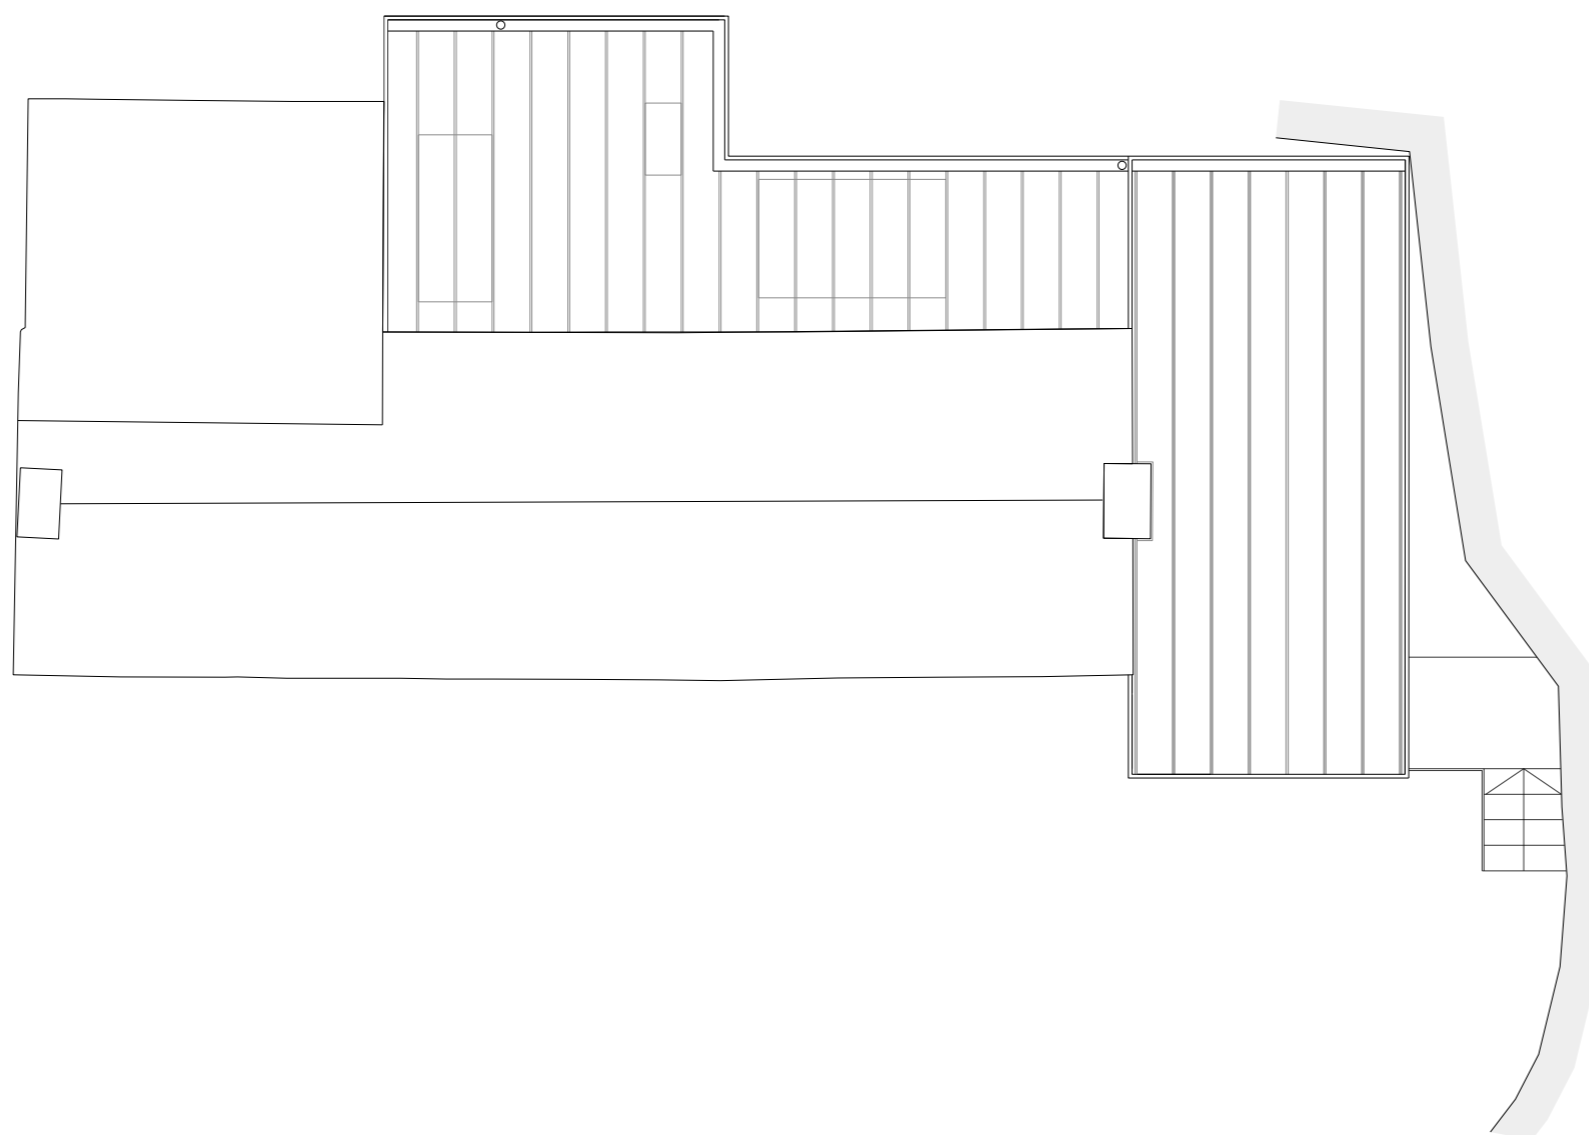

**Notes:**  
All dimensions in millimetres unless otherwise indicated.  
Do not scale from this drawing.  
Drawing is issued for information purposes only.

**Revisions:**

18/10/17 - First Issue

**Studio Weave Ltd**

020 7099 1922  
hello@studioweave.com  
www.studioweave.com

217 Mare Street  
London  
E8 9QE

220\_Sandpitts  
Axminster, EX14 9EX

**Proposed GA Plans - Roof Plan**

1:50 at A1  
1:100 at A3  
drawn: 13/10/17 by: EE  
checked: 13/10/17 by: JA