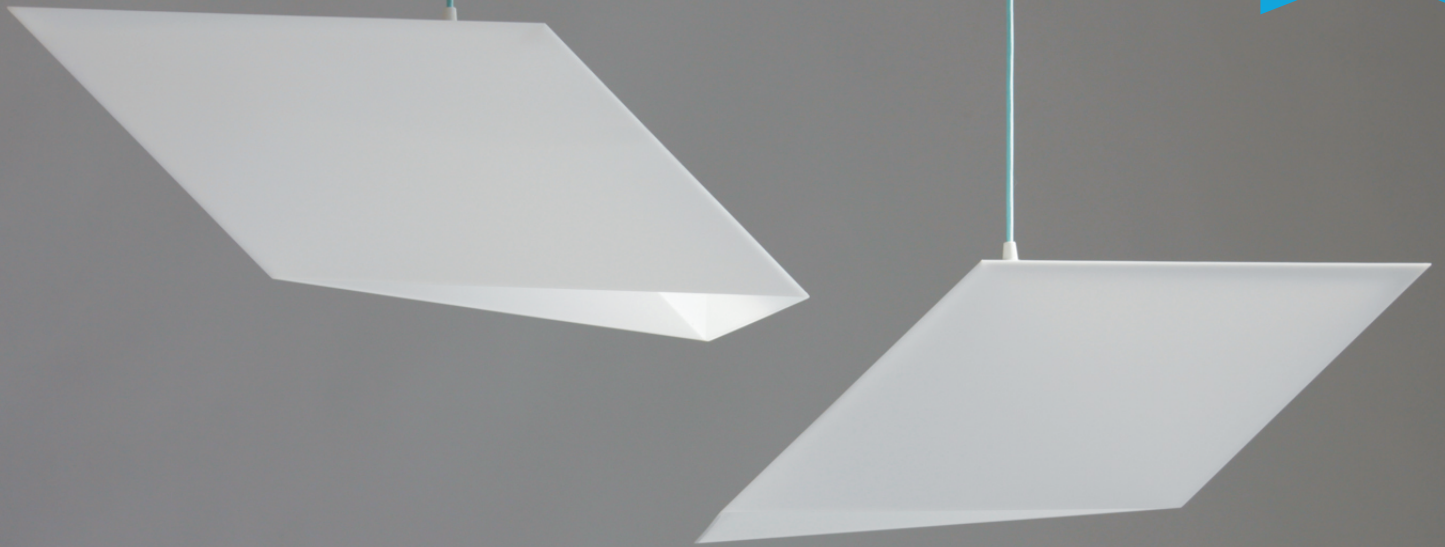

## CONCEPTION

The shape of the lamp is very similar to wedge that aims to blend with the surrounding world. Its linkage at the centre of gravity allows it to “float” properly despite the fact that the sculpture is not symmetrical. Thanks to its multi-view it offers the possibility to create sculpture compositions by using several pieces of the lamp.

## DIMENSION

73x35,5x23cm