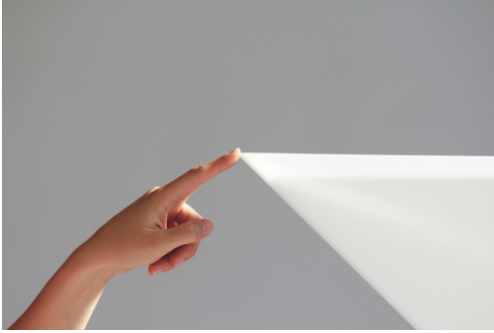

..... THANK YOU FOR VISITING .....

CODOLAGNI
DESIGN
STUDIO

CONTACT

Codolagni Design Studio
furniture & accessories
Győr, Hungary
+36 30 222 1225
kg@codolagni.com

www.codolagni.com