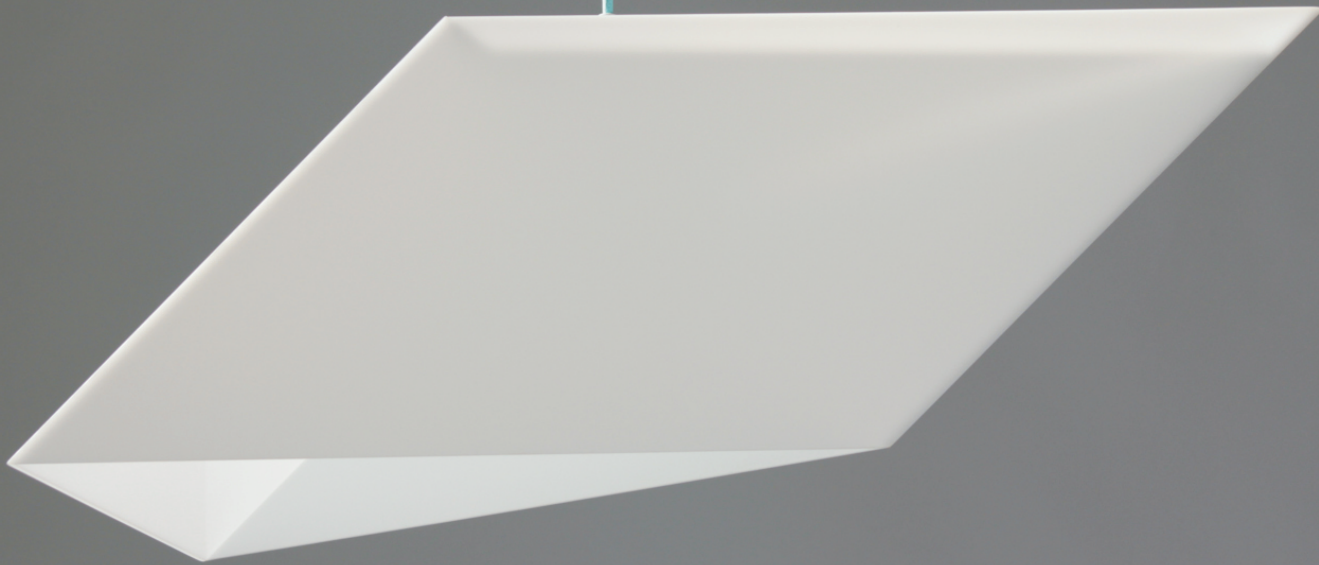

PRODUCT SPECIFICATIONS

Material: white semi transparent PMMA, light blue textile cord cable

Cleaning: using wet cloth after the power is switched off

Warranty: 5 years on the lamp fixture, 3 years on all other fittings

Technical specification: 230V, Max 25 Wat

Fixing: ask for professional help to connect the lamp to the electronic network

The product can only be fitted with compact bulb.