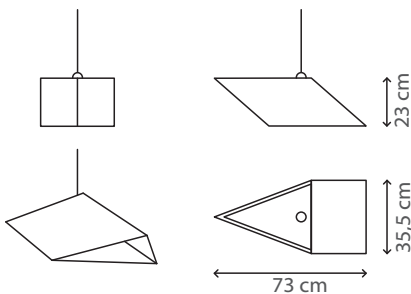

## CONCEPTION

The shape of the lamp is very similar to wedge that aims to blend with the surrounding world. Its linkage at the centre of gravity allows it to “float” properly despite the fact that the sculpture is not symmetrical. Thanks to its multi-view it offers the possibility to create sculpture compositions by using several pieces of the lamp.

## DIMENSION

73x35,5x23cm