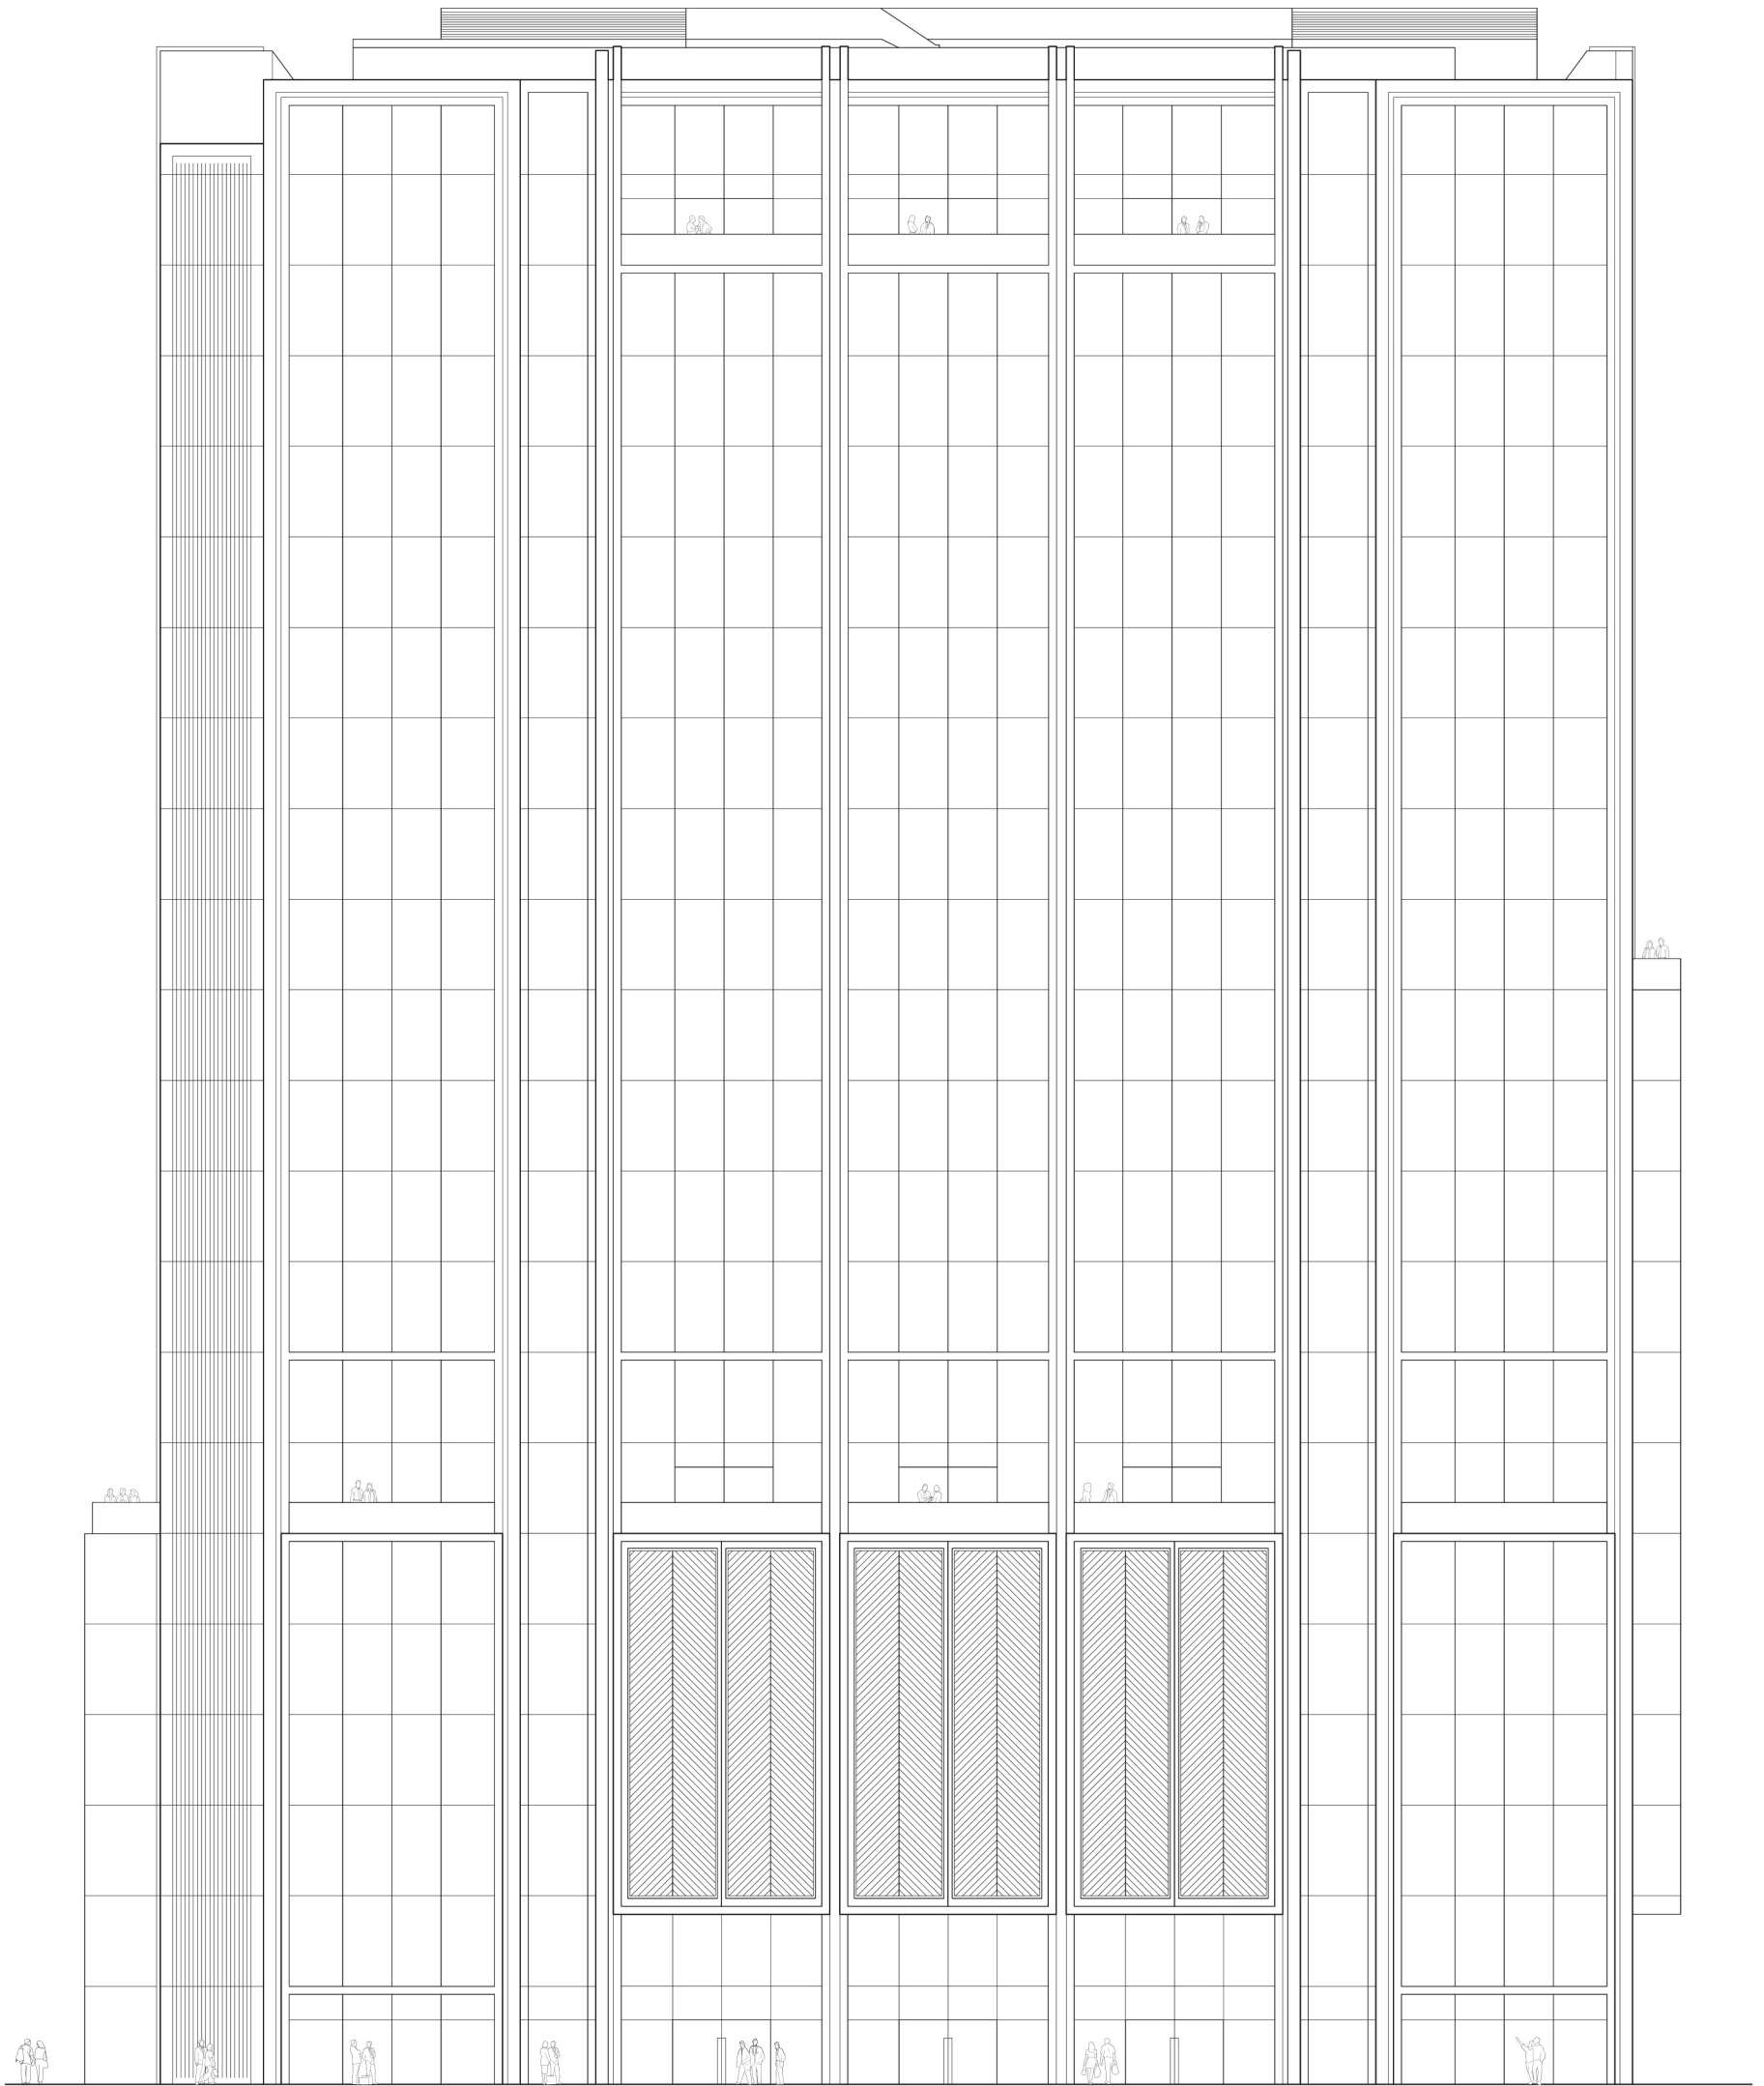

Techcombank Hanoi - Floorplan Groundfloor

0 6m

Techcombank Hanoi - Floorplan Level 02

0 6m

Techcombank Hanoi - Floorplan Level 05

0 6m

Techcombank Hanoi - Floorplan Level 07

0 6m

Techcombank Hanoi - Cross Section

0 10m

Techcombank Hanoi - East Elevation

0 10m

Techcombank Hanoi - East Elevation

0 10m

Techcombank Hanoi - Longitudinal Cross Section

0 10m

Techcombank Hanoi - Site Plan

0 20m

Techcombank Hanoi - South Elevation

0 10m

Techcombank Hanoi - South Elevation

0 10m