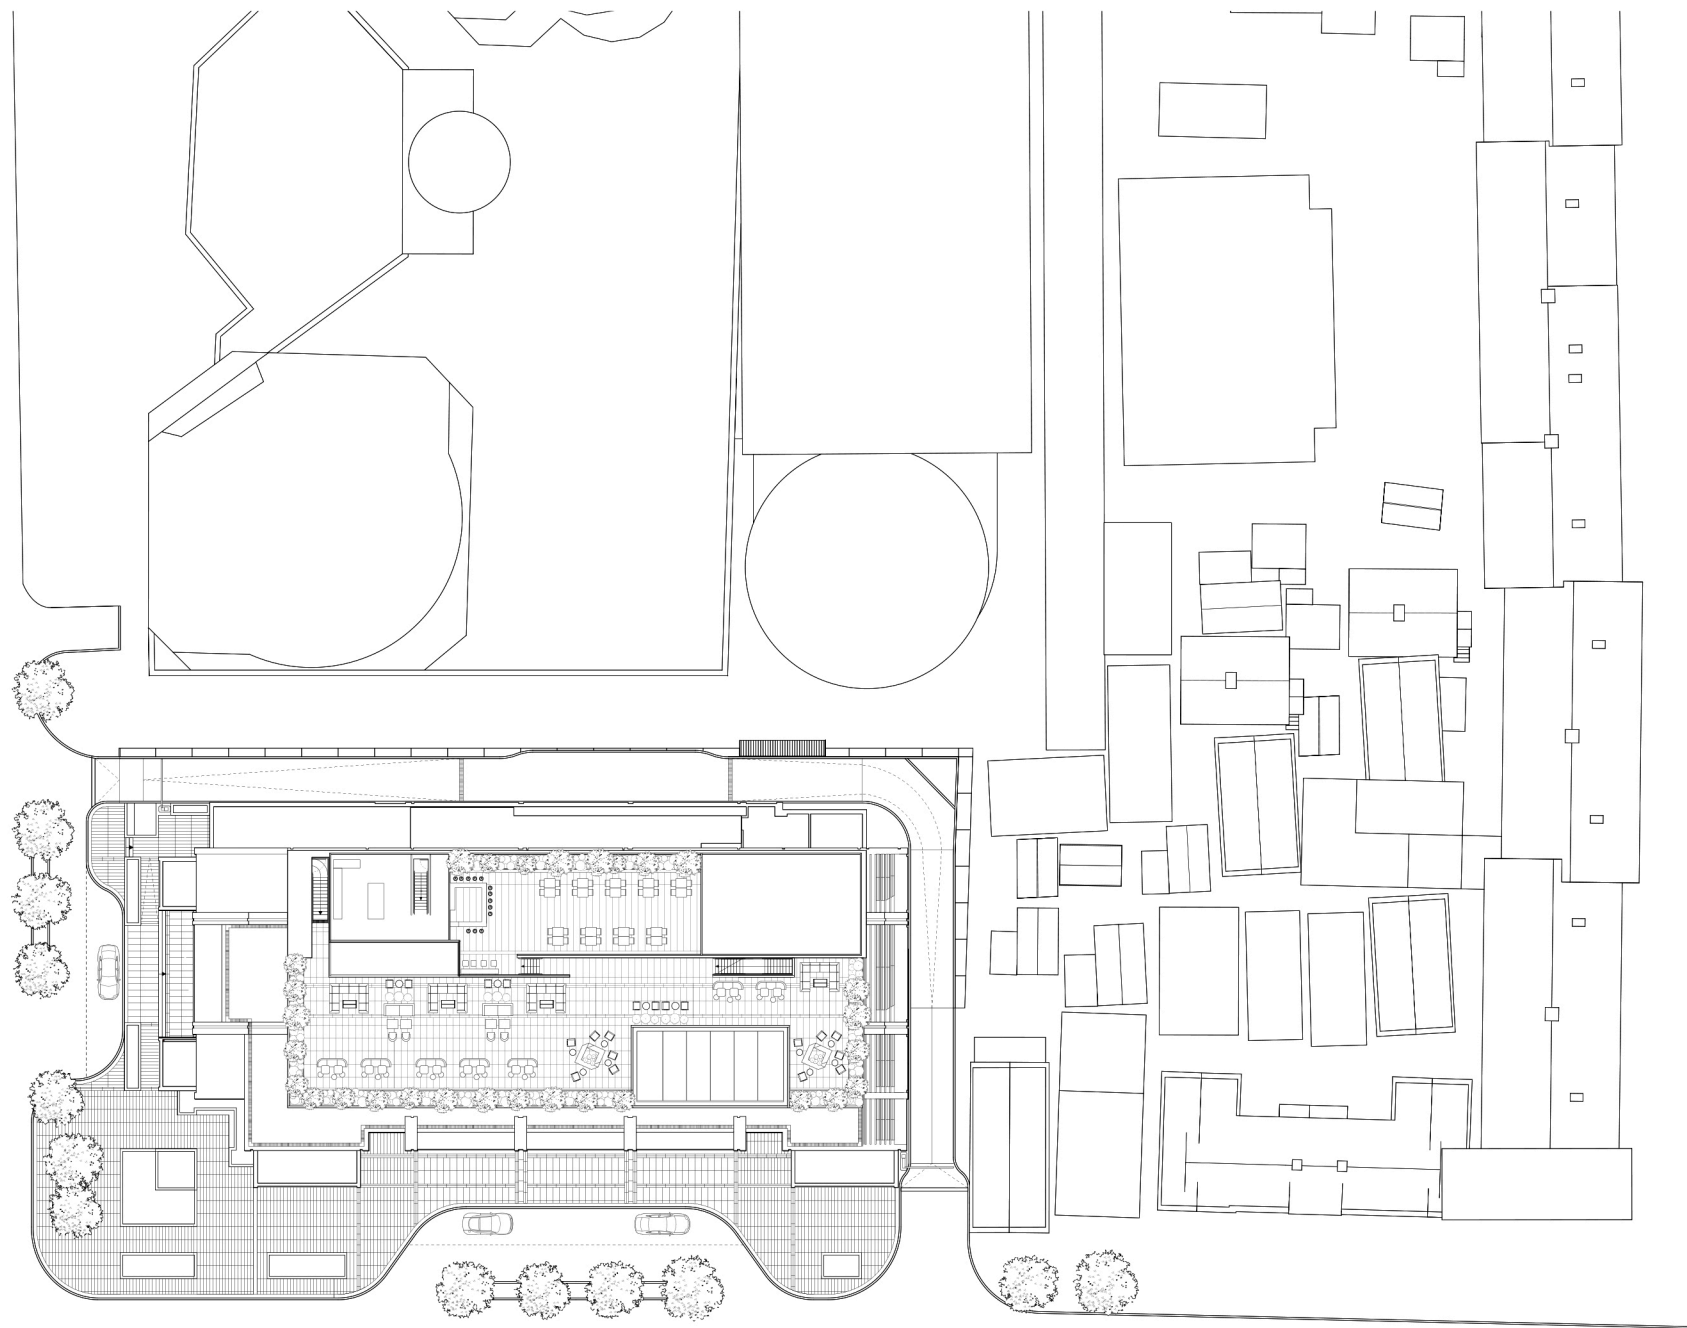

Techcombank Hanoi - Cross Section

0 10m

Techcombank Hanoi - East Elevation

0 10m

Techcombank Hanoi - East Elevation

0 10m

Techcombank Hanoi - Longitudinal Cross Section

0 10m

Techcombank Hanoi - Site Plan

0 20m

Techcombank Hanoi - South Elevation

0 10m

Techcombank Hanoi - South Elevation

0 10m