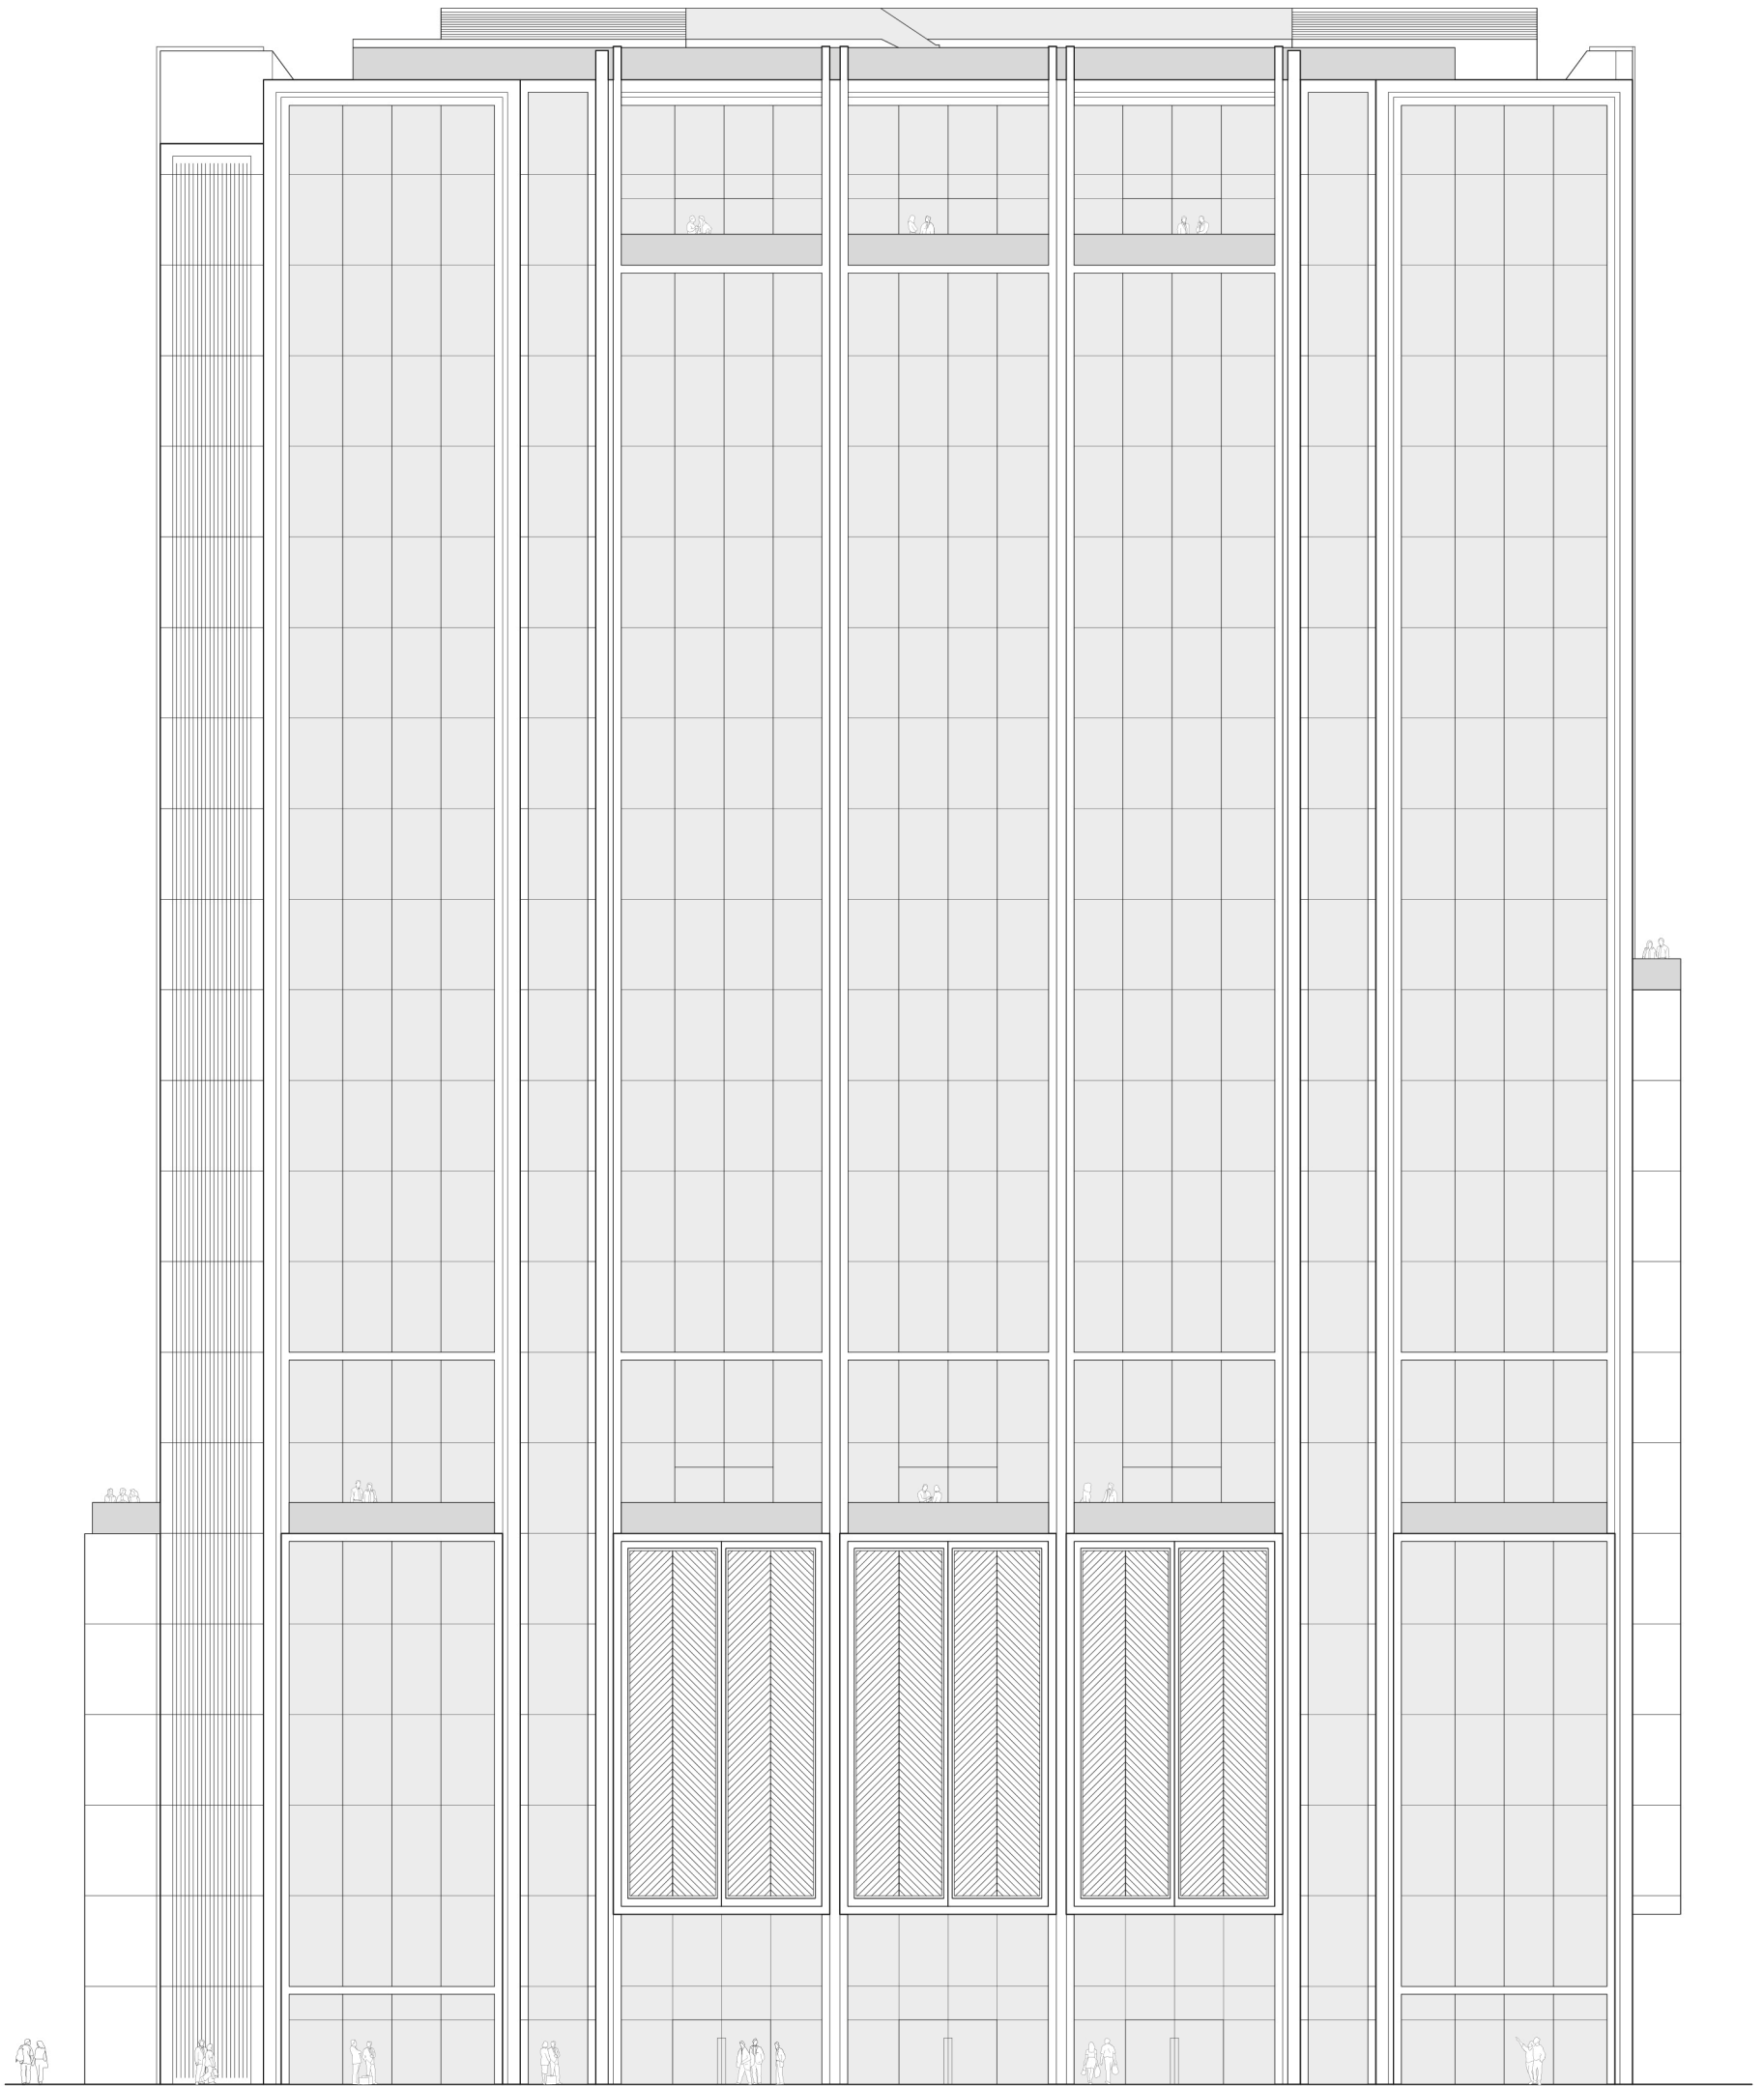

Techcombank Hanoi - Floorplan Groundfloor

0 6m

Techcombank Hanoi - Floorplan Level 02

0 6m

Techcombank Hanoi - Floorplan Level 05

0 6m

Techcombank Hanoi - Floorplan Level 07

0 6m

Techcombank Hanoi - Floorplan Level 09

0 6m

Techcombank Hanoi - Floorplan Level 14 to 20

0 6m

Techcombank Hanoi - Floorplan Level 21

0 6m

Techcombank Hanoi - Floorplan Level 22

0 6m

Techcombank Hanoi - Cross Section

0 10m

Techcombank Hanoi - East Elevation

0 10m

Techcombank Hanoi - East Elevation

0 10m

Techcombank Hanoi - Longitudinal Cross Section

0 10m

Techcombank Hanoi - Site Plan

0 20m

Techcombank Hanoi - South Elevation

0 10m

Techcombank Hanoi - South Elevation

0 10m