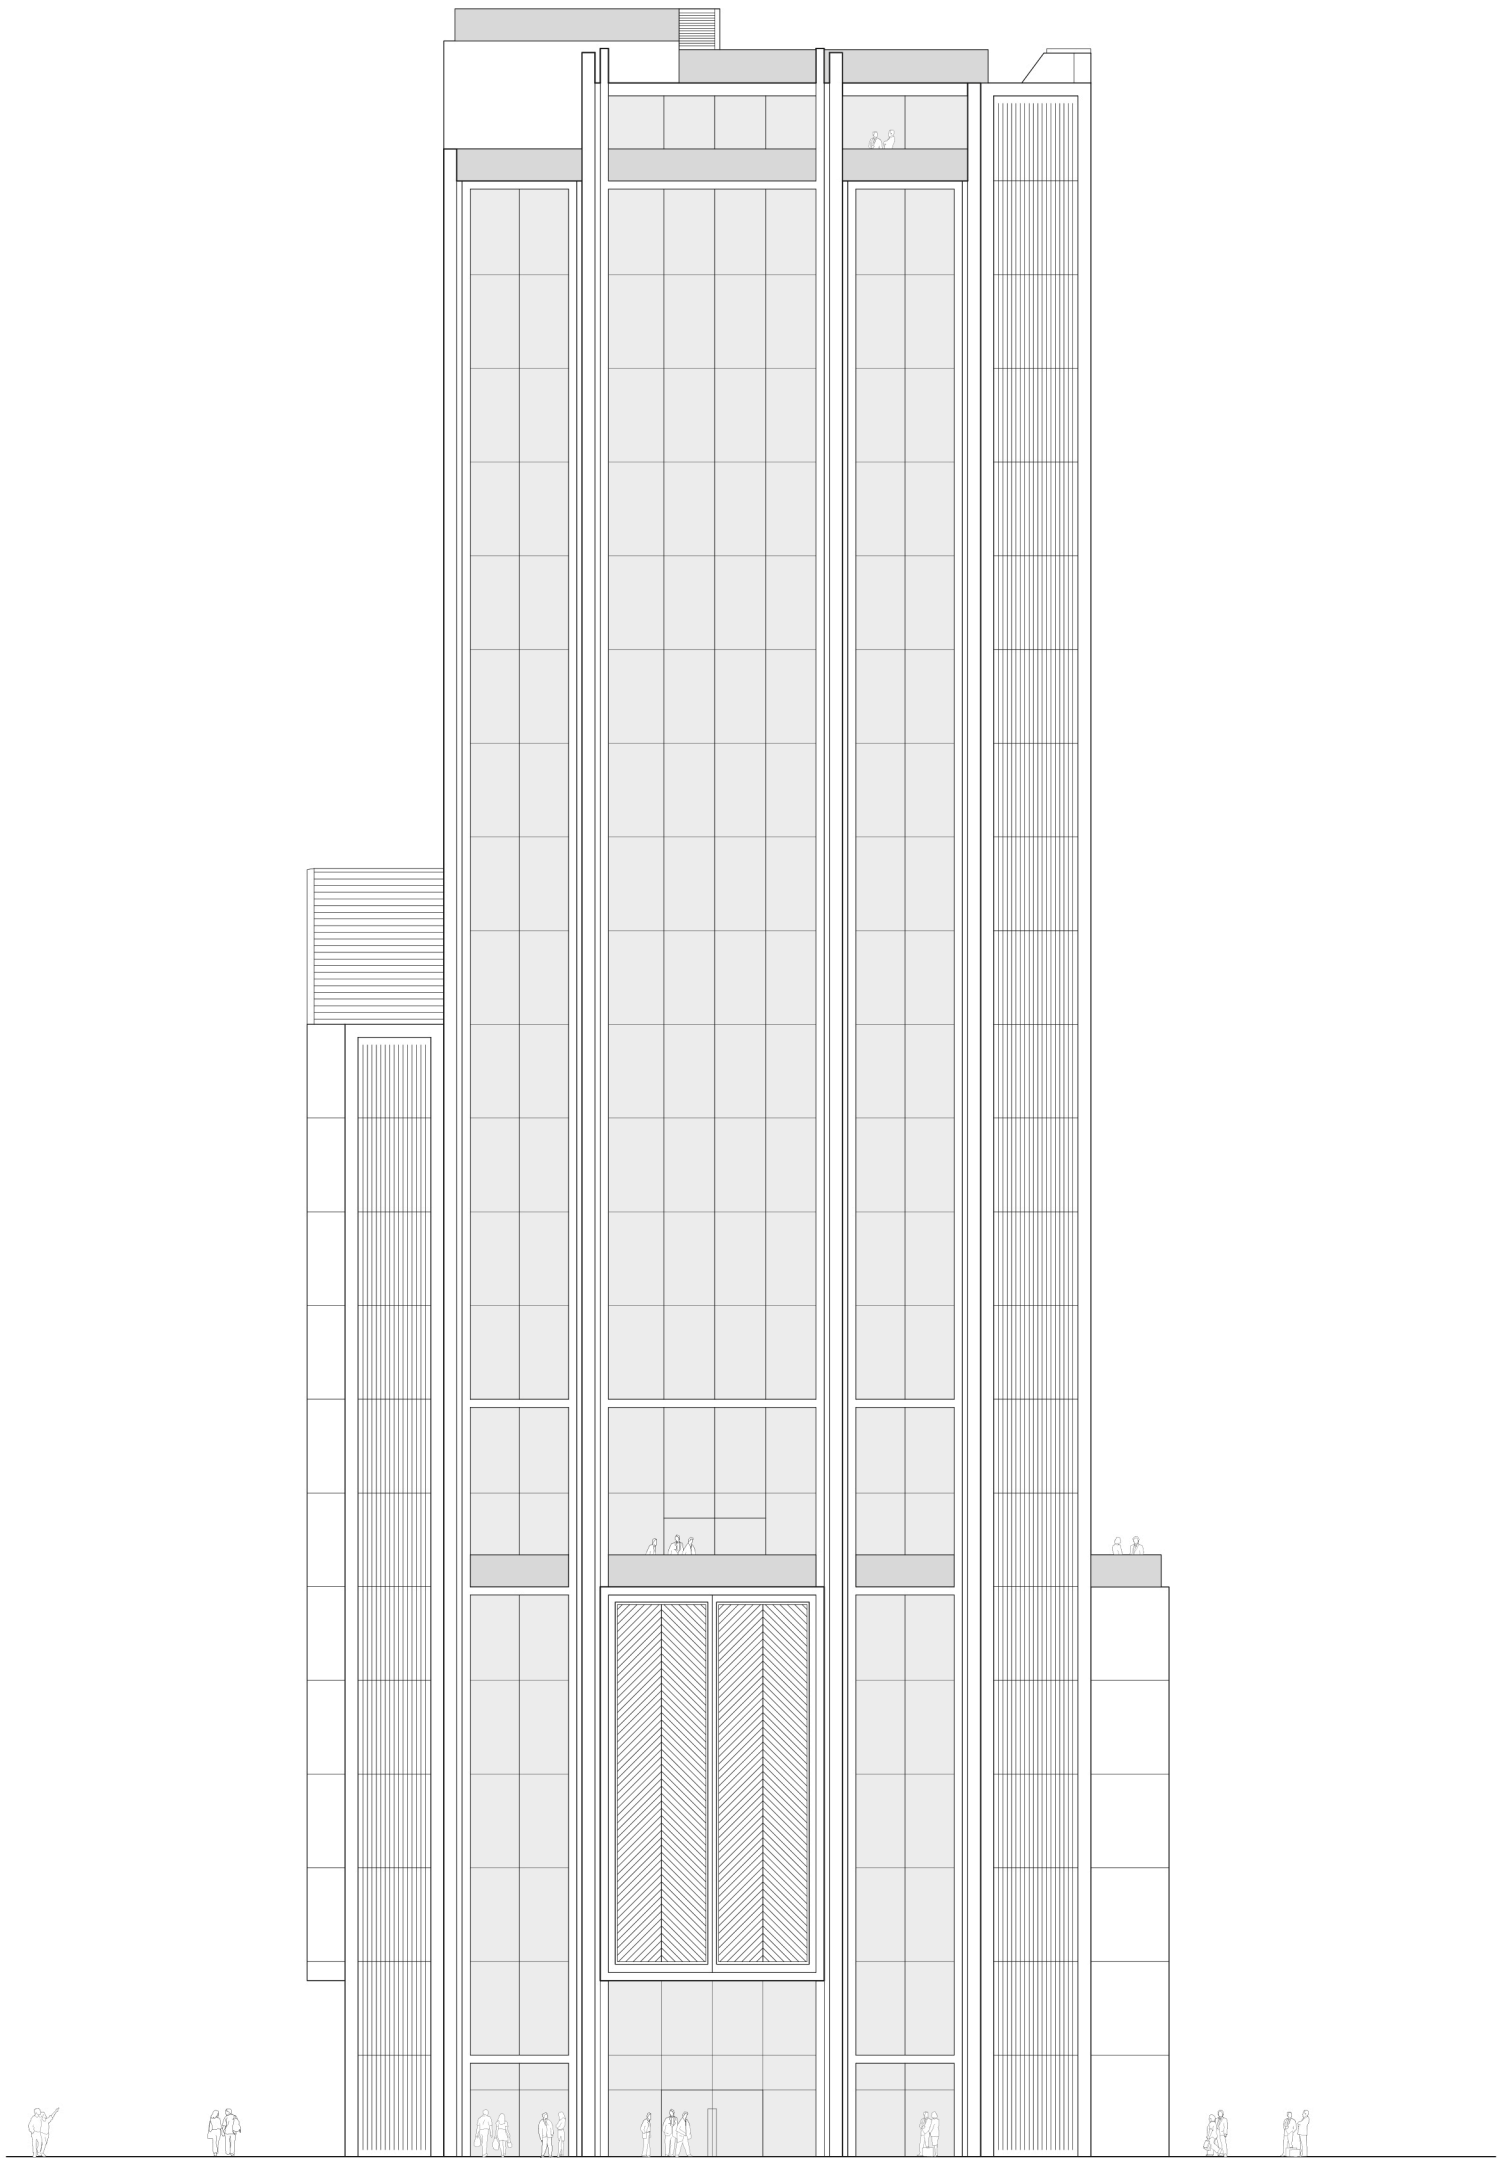

Techcombank Hanoi - Cross Section

0 10m

Techcombank Hanoi - East Elevation

0 10m

Techcombank Hanoi - East Elevation

0 10m

Techcombank Hanoi - Longitudinal Cross Section

0 10m