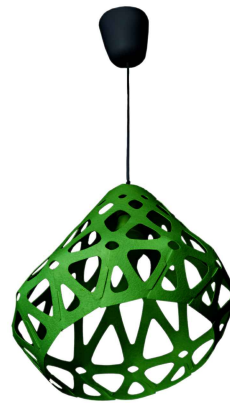

ZAHA LIGHT pendant

ZL wp w

ZL gp w

ZL bp w

ZL dbp w

ZL yp w

ZL op w

ZL rp w

ZL gp w

ZL dgp w

ZAHA LIGHT pendant

ZL wp r

ZL gp b

ZL bp b

ZL dbp b

ZL yp b

ZL op b

ZL rp b

ZL gp b

ZL dgp b

ZAHA LIGHT pendant

Colour:

White, yellow, green.

Dimensions:

Plafond: L, W, H - 33 cm.

Set:

Plafond, mount and a pendant cord 1.8 m,
ceiling hook, instruction

Cost: **45 \$**

ZAHA LIGHT chandelier

ZL wc

ZL gc

ZL dgc