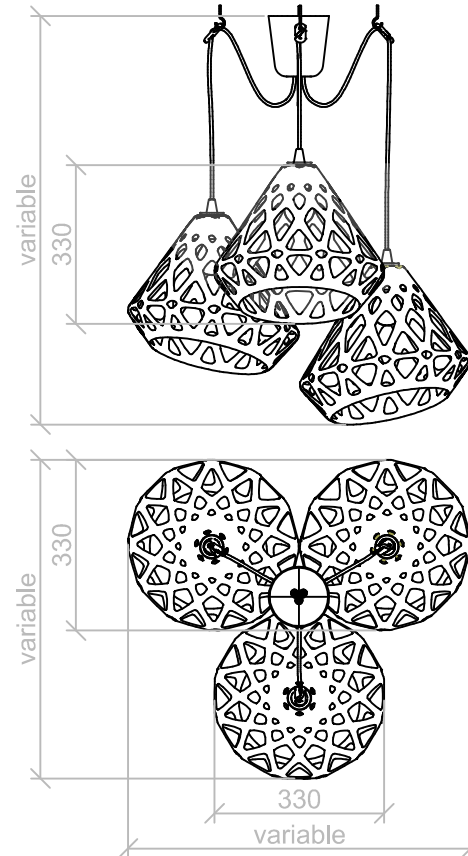

ZAHA LIGHT chandelier.

Colour:

White, yellow, green. three-coloured

Dimensions:

Plafond: L, W, H - 33 cm.

Full dimensions are variable.

Set:

Plafond - 3 pieces, mount and a pendant cord 1.8 m.,
ceiling hooks 3 small & 1 big, instruction

Cost of monophonic chandelier: **110 $**

Cost of three-coloured chandelier: **120 $**