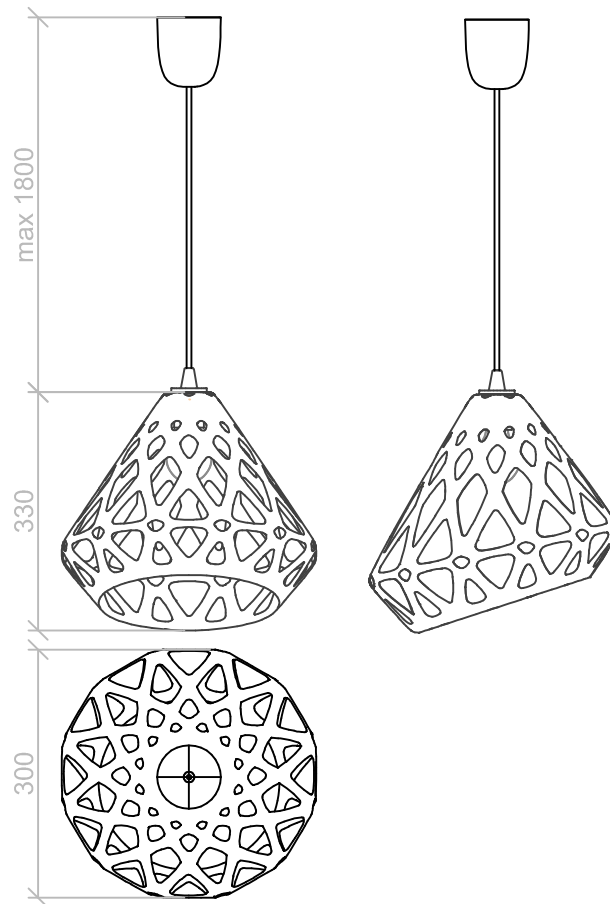

ZL gp w

ZL dgp w

ZAHA LIGHT pendant

ZL wp r

ZL gp b

ZL bp b

ZL dbp b

ZL yp b

ZL op b

ZL rp b

ZL gp b

ZL dgp b

ZAHA LIGHT pendant

Colour:

White, yellow, green.

Dimensions:

Plafond: L, W, H - 33 cm.

Set:

Plafond, mount and a pendant cord 1.8 m,
ceiling hook, instruction

Cost: **45 \$**

ZAHA LIGHT chandelier

ZL wc

ZL gc

ZL dgc

ZAHA LIGHT chandelier

ZL yc

ZL oc

ZL rc

ZAHA LIGHT chandelier

ZL Gc

ZL bc

ZL dbc