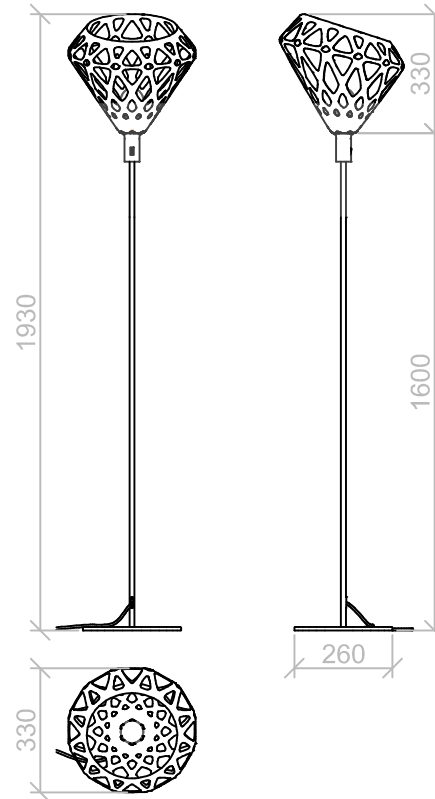

Plafond: L, W, H - 33 cm.

Set:

Plafond, mount and a pendant cord 1.8 m,
ceiling hook, instruction

Cost: **45 \$**

ZAHA LIGHT chandelier

ZL wc

ZL gc

ZL dgc

White, yellow, green. three-coloured

Dimensions:

Plafond: L, W, H - 33 cm.

Full dimensions are variable.

Set:

Plafond - 3 pieces, mount and a pendant cord 1.8 m.,
ceiling hooks 3 small & 1 big, instruction

H= 1.6 m, D basement=26 cm,

Cable lenght: 2.2 m

Plafond: L, W, H - 33 cm.

Set:

Plafond, floor lamp basement, instruction

Cost: **95 \$**

Color palette

Wide color palette range allows you to combine variants suitable to any interior.