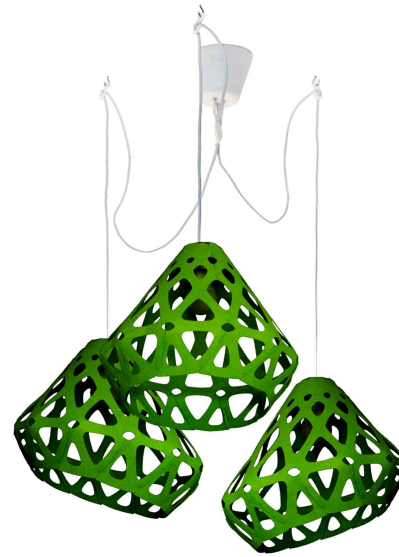

ZL op b

ZL rp b

ZL gp b

ZL dgp b

ZAHA LIGHT pendant

Colour:

White, yellow, green.

Dimensions:

Plafond: L, W, H - 33 cm.

Set:

Plafond, mount and a pendant cord 1.8 m,
ceiling hook, instruction

Cost: **45 \$**

ZAHA LIGHT chandelier

ZL wc

ZL gc

ZL dgc

ZAHA LIGHT chandelier

ZL yc

ZL oc

ZL rc

ZAHA LIGHT chandelier

ZL Gc

ZL bc

ZL dbc

ZAHA LIGHT chandelier

ZL wygc

ZL wyoc

ZL wbyc

ZAHA LIGHT chandelier

ZL wbgc

ZL wgdgc

ZL wdbbc