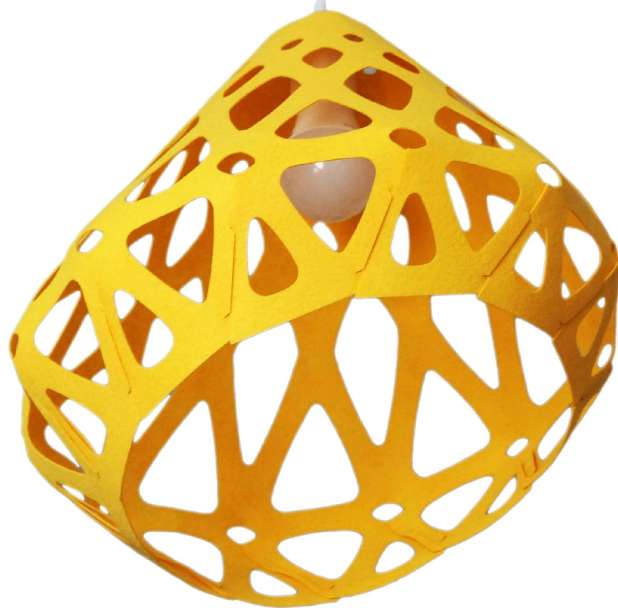

ZAHA LIGHT

exclusive lighting collection

Contents:

- 3-8. Pendant
- 9-18. Chandelier
- 19-21. Torchere
- 22. Color palette
- 23. Advantages
- 24. Autor bio

ZAHA LIGHT pendant

ZAHA LIGHT pendant

ZAHA LIGHT pendant

ZAHA LIGHT pendant

ZL wp w

ZL gp w

ZL bp w

ZL dbp w

ZL yp w

ZL op w

ZL rp w

ZL gp w

ZL dgp w

ZAHA LIGHT pendant

ZL wp r

ZL gp b

ZL bp b

ZL dbp b

ZL yp b

ZL op b

ZL rp b

ZL gp b

ZL dgp b

ZAHA LIGHT pendant

Colour:

White, yellow, green.

Dimensions: