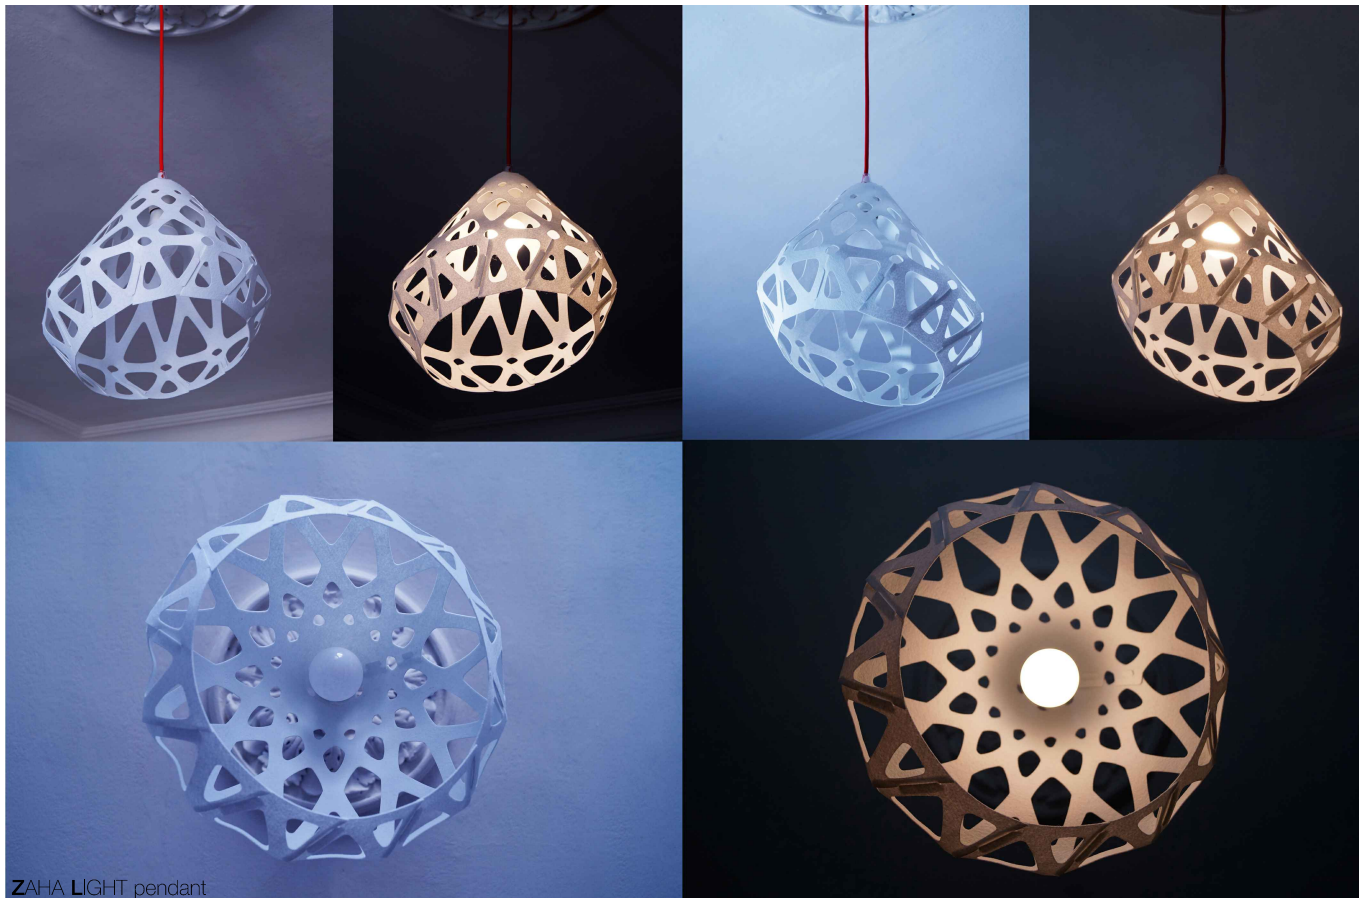

ZAHA LIGHT

exclusive lighting collection

Contents:

- 3-8. Pendant
- 9-18. Chandelier
- 19-21. Torchere
- 22. Color palette
- 23. Advantages
- 24. Autor bio

ZAHA LIGHT pendant

ZAHA LIGHT pendant

ZAHA LIGHT pendant

ZAHA LIGHT pendant

ZL wp w

ZL gp w

ZL bp w

ZL dbp w

ZL yp w

ZL op w

ZL rp w

ZL op b

ZL rp b

ZL gp b

ZL dgp b

ZAHA LIGHT pendant

Colour:

White, yellow, green.

Dimensions: