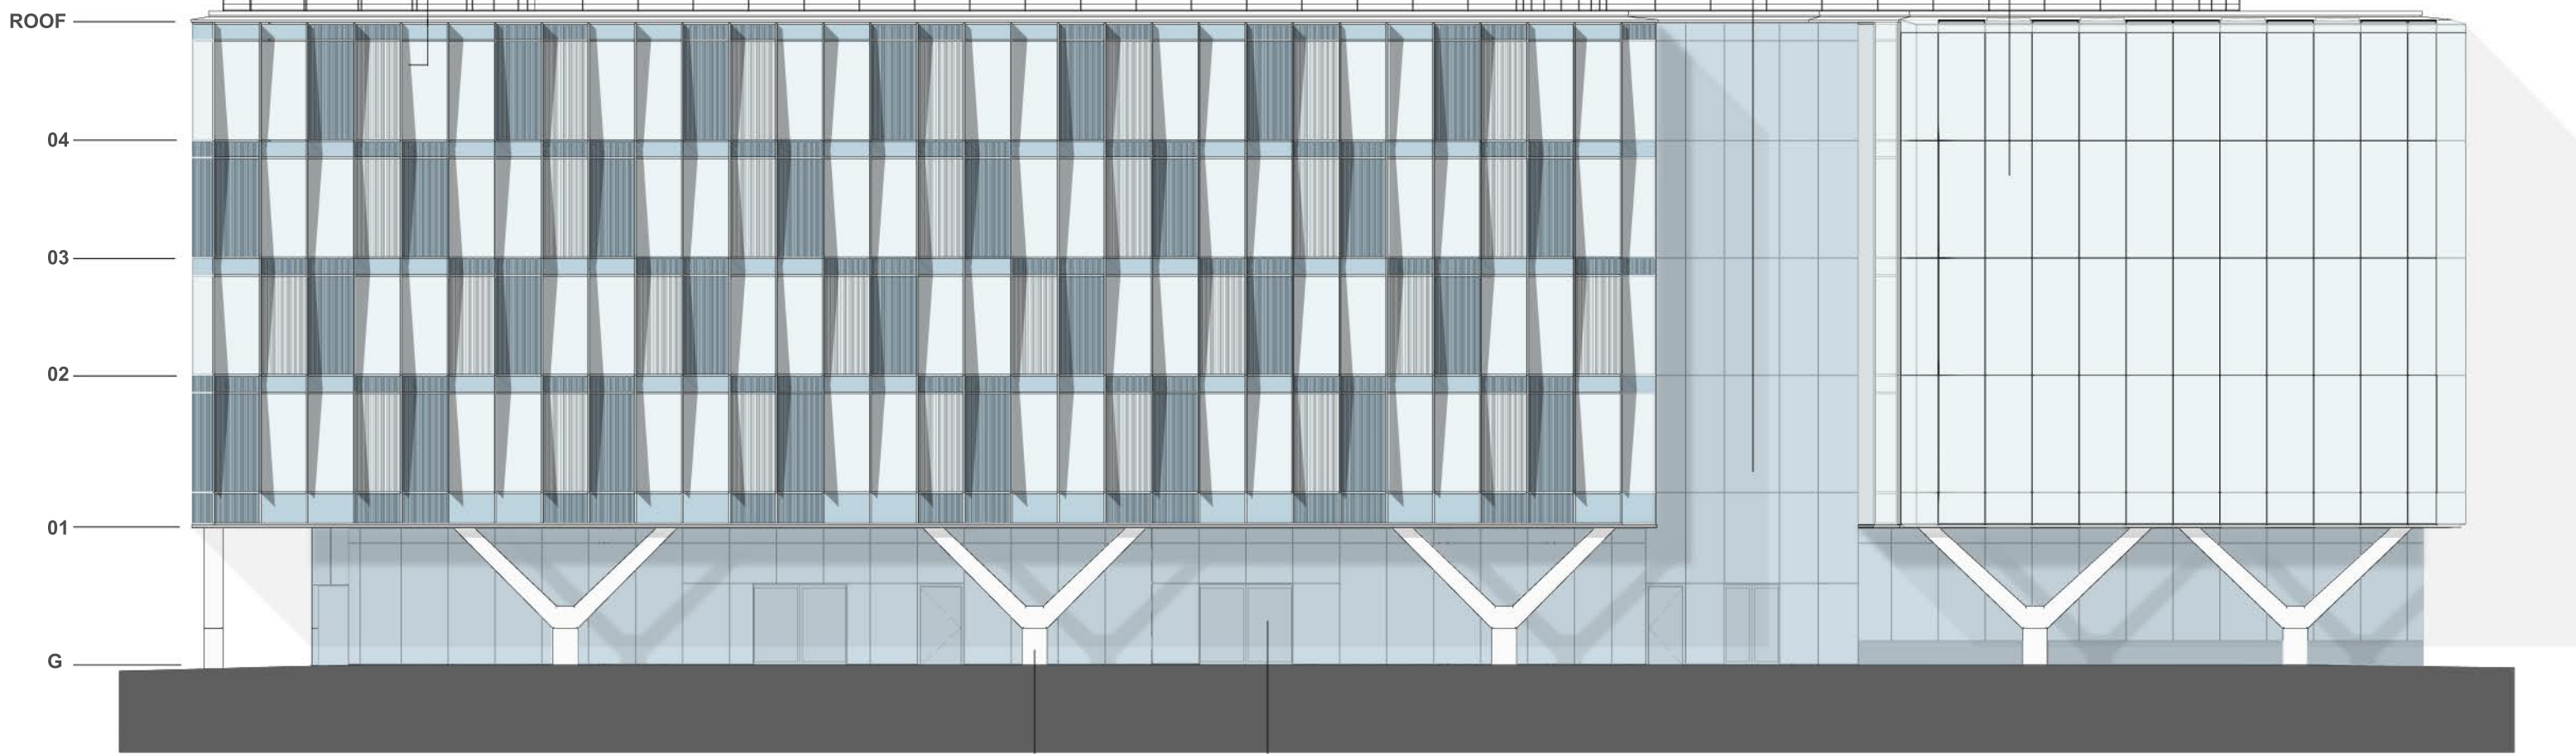

UNDULATING FINS TO SOUTH-WEST & SOUTH-EAST FACADE

FULL HEIGHT ENTRANCE TO COUNCIL OFFICES  
DOUBLE GLAZED SOUTH WEST FACING FACADE HOUSES MEETING ROOMS

STEEL 'Y' COLUMNS  
GROUND FLOOR RETAIL UNITS

**SOUTH WEST ELEVATION**  
**BLACKPOOL COUNCIL OFFICES**  
SCALE 1:200