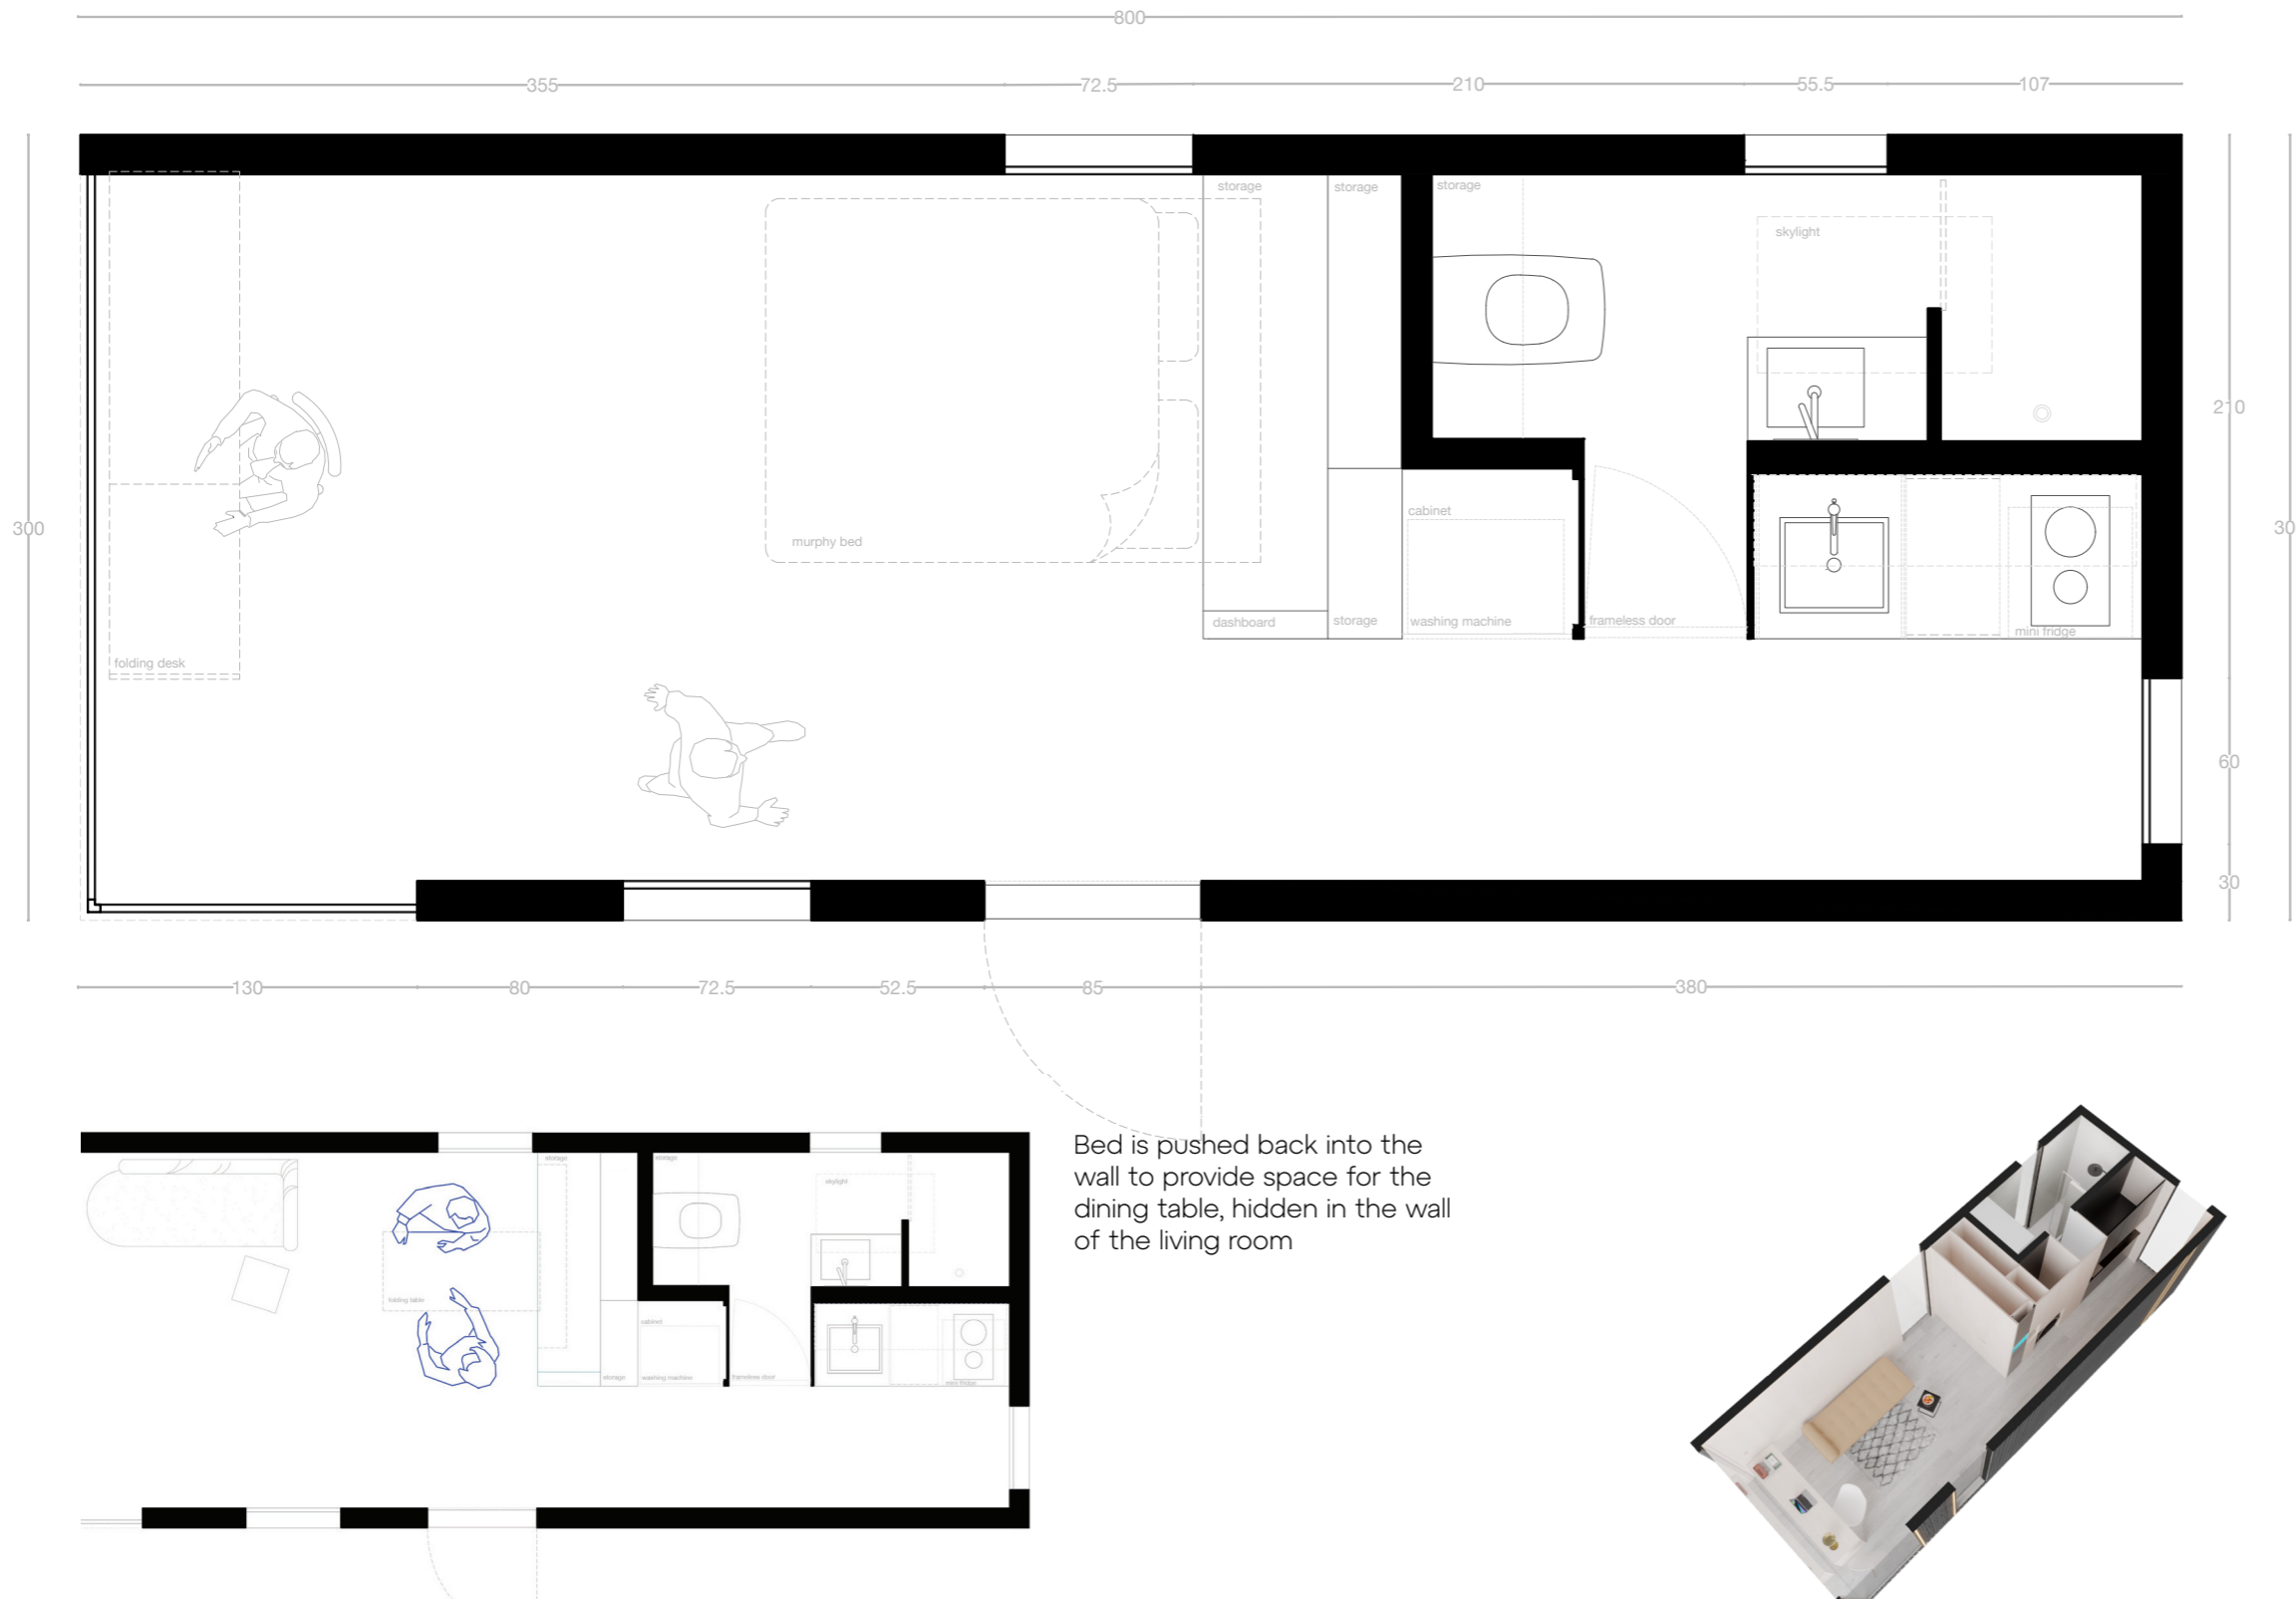

serai
one

“Simplicity boils down to two things: Identify the essential & eliminate the rest”

Serai One is a unique living space designed by the principles of simplicity, necessity and elegance. Our design elements are selected to bring the most with the least amount of material, leaving serene spacious interiors for your everyday living

With large front and side windows, Serai lets daylight fill in our everyday work and rest spaces from three sides, capturing all-day sun for living comfort

Infinite living options in finite spaces

Signature 9m² windows, high ceilings and light interiors - Serai One internal volume is equivalent to a 1-bedroom flat (24m², 192m³). Work desk and dining table fold into Serai One walls

All amenities of one bedroom flats including a washer-dryer, stove and oven combination, a refrigerator and air conditioning are included in Serai One. Temperature of Serai units are regulated by both floor-heating and air-conditioning, centrally managed by the One Dashboard

Floor configuration
Black, pale gray and light oak

Exteriors
Black and natural wood

Transportable anywhere,
deployable everywhere in 8
weeks

Serai One is transported fully as-
sembled and is delivered by land
transport deployed on eight
metal rods elevated on any
ground sur-face. Electricity inlet,
water inlet and outlet are the
only necessities to start living