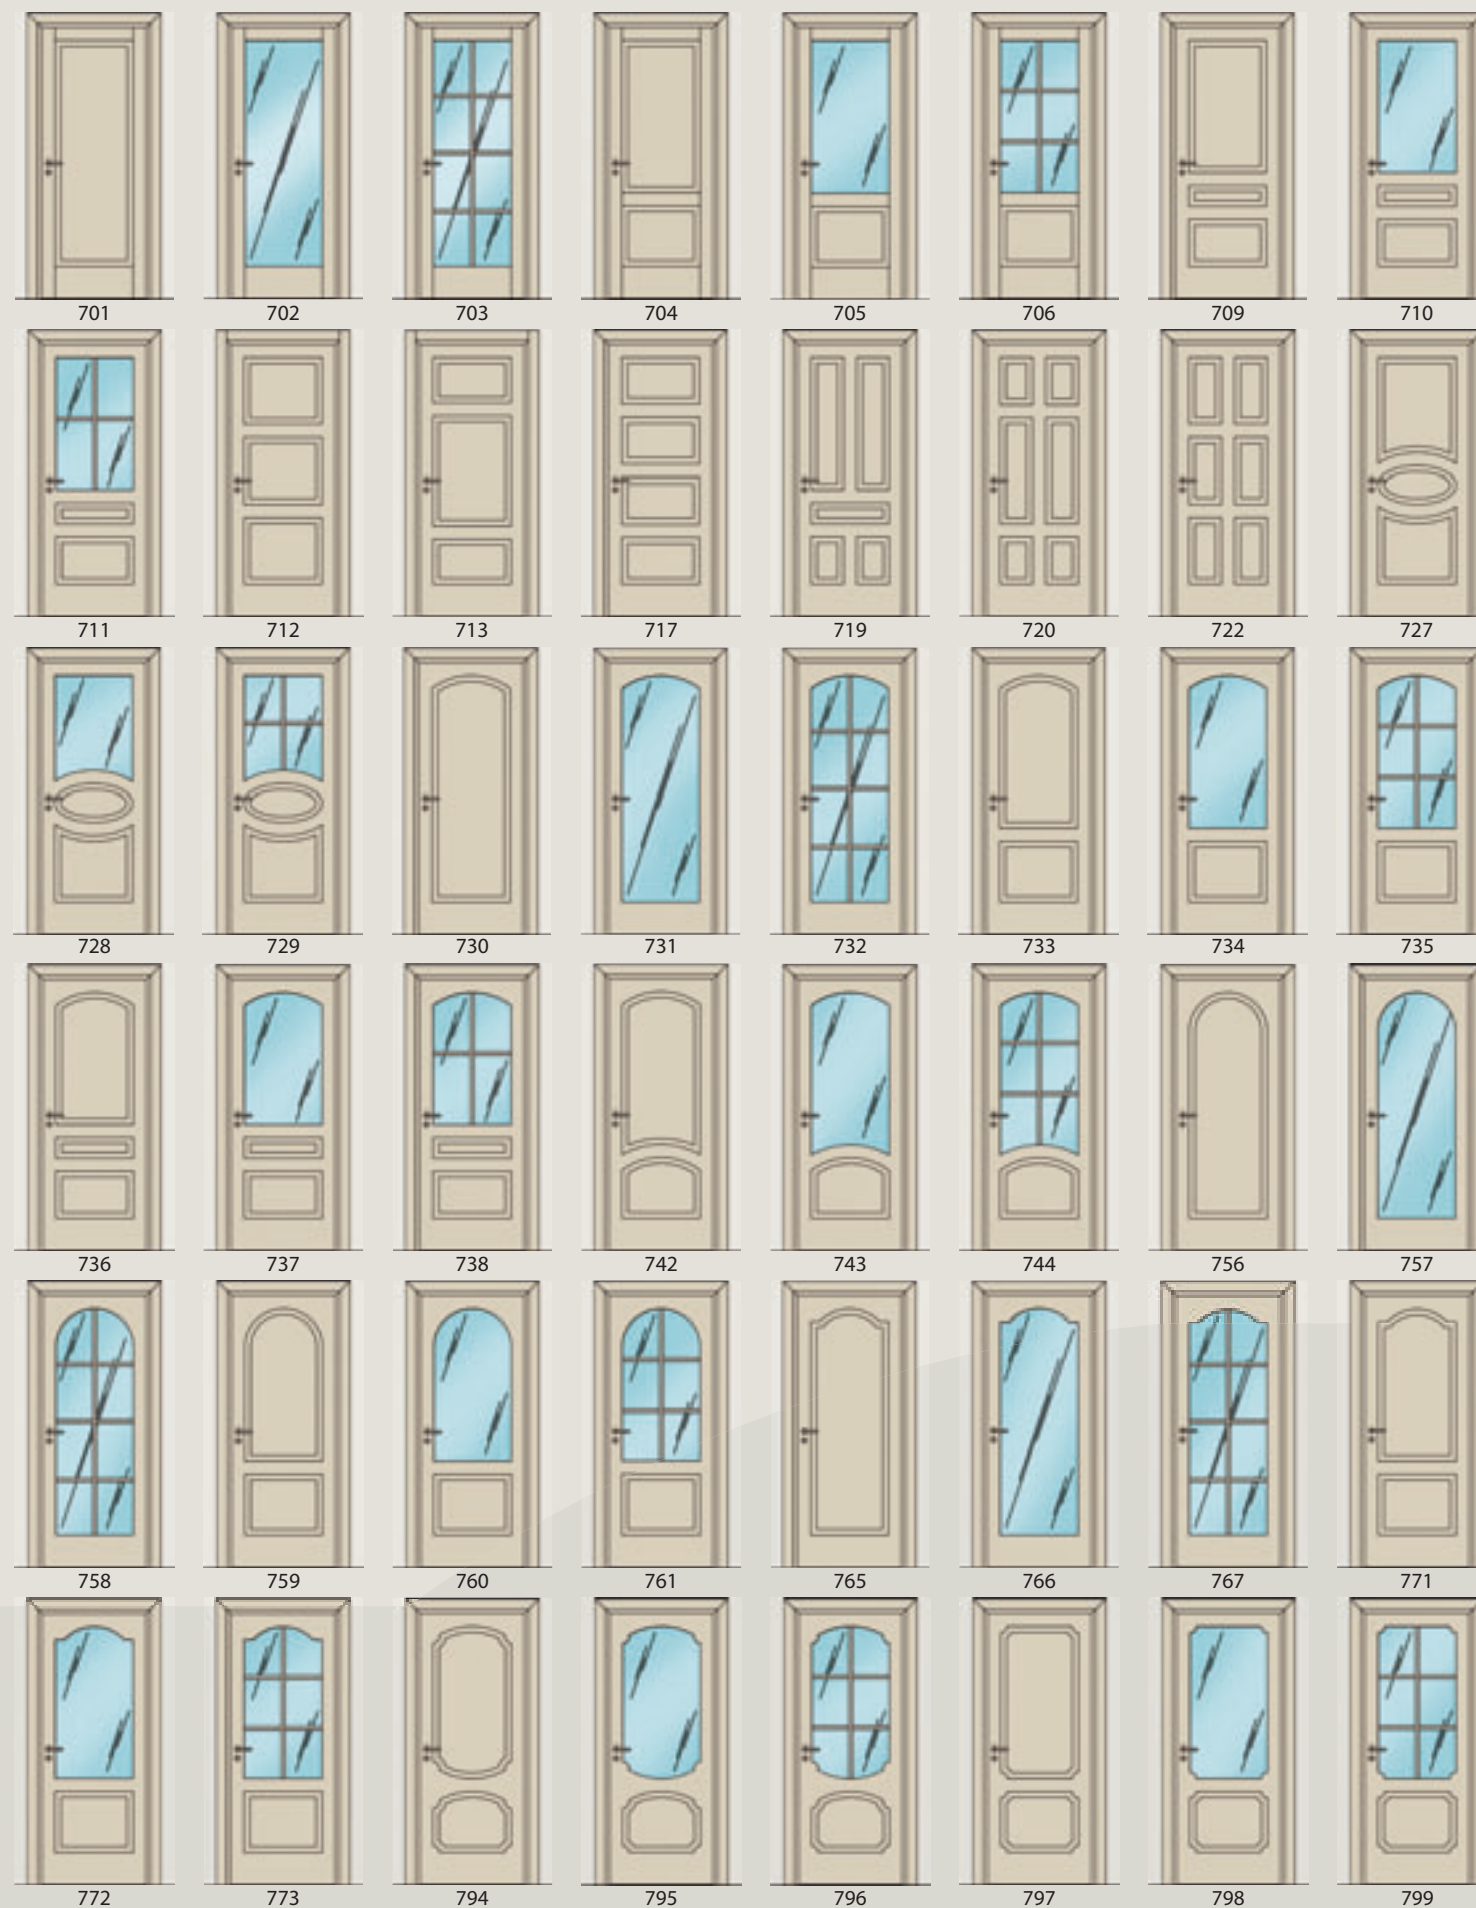

TURANDOT
Modelli
Models
Modèles