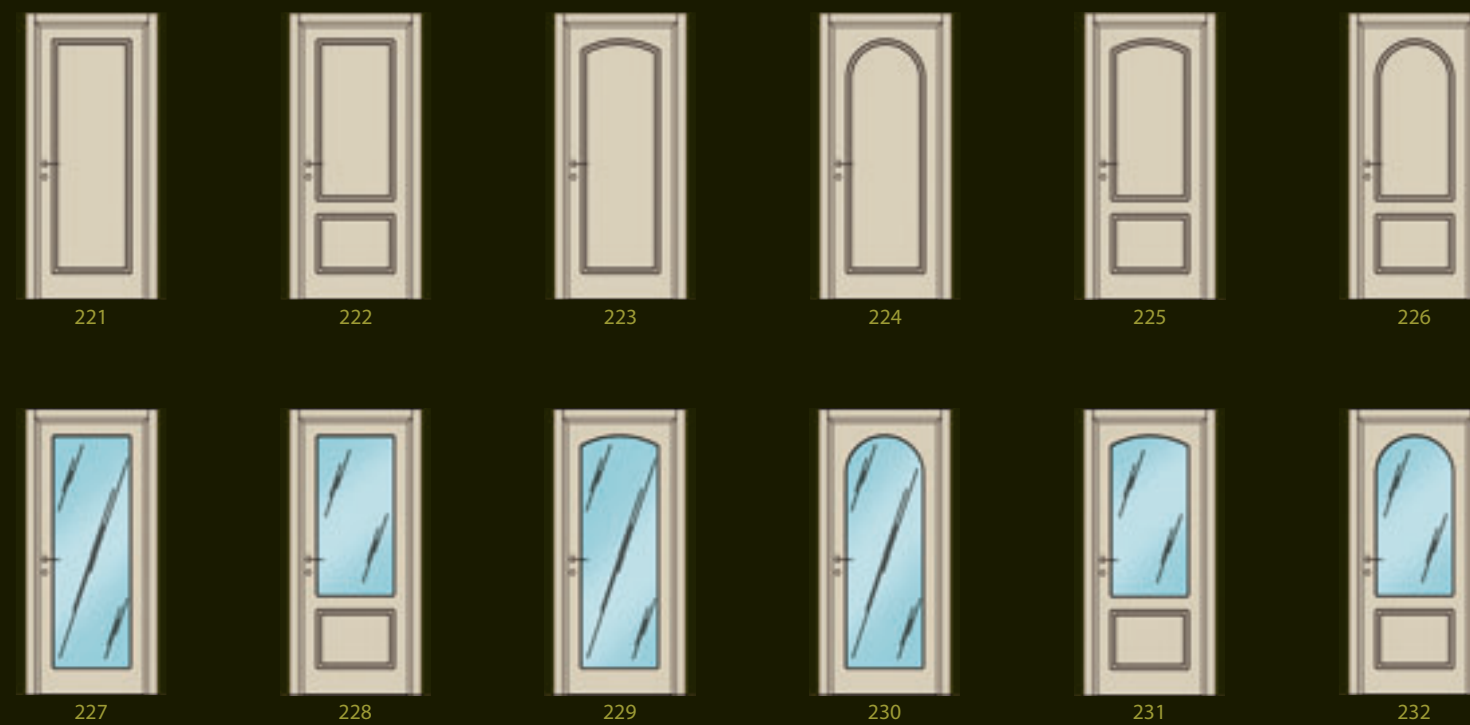

TOSCA
Modelli
Models
Modèles