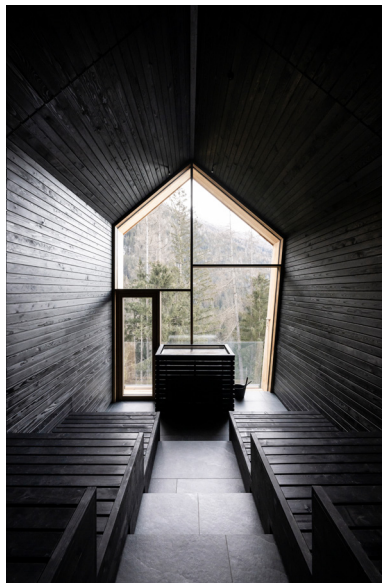

ASKEEN WINDOWS

TERHO, MATER

WRAP WOOD CHAIR, COPIOSA

DAVID GASSER NATURSTEIN

STARPOOL + PROGETTO BAUCER

GABRIELLI & FELIGETTI

WINDOWS

Askeen, South Tyrol