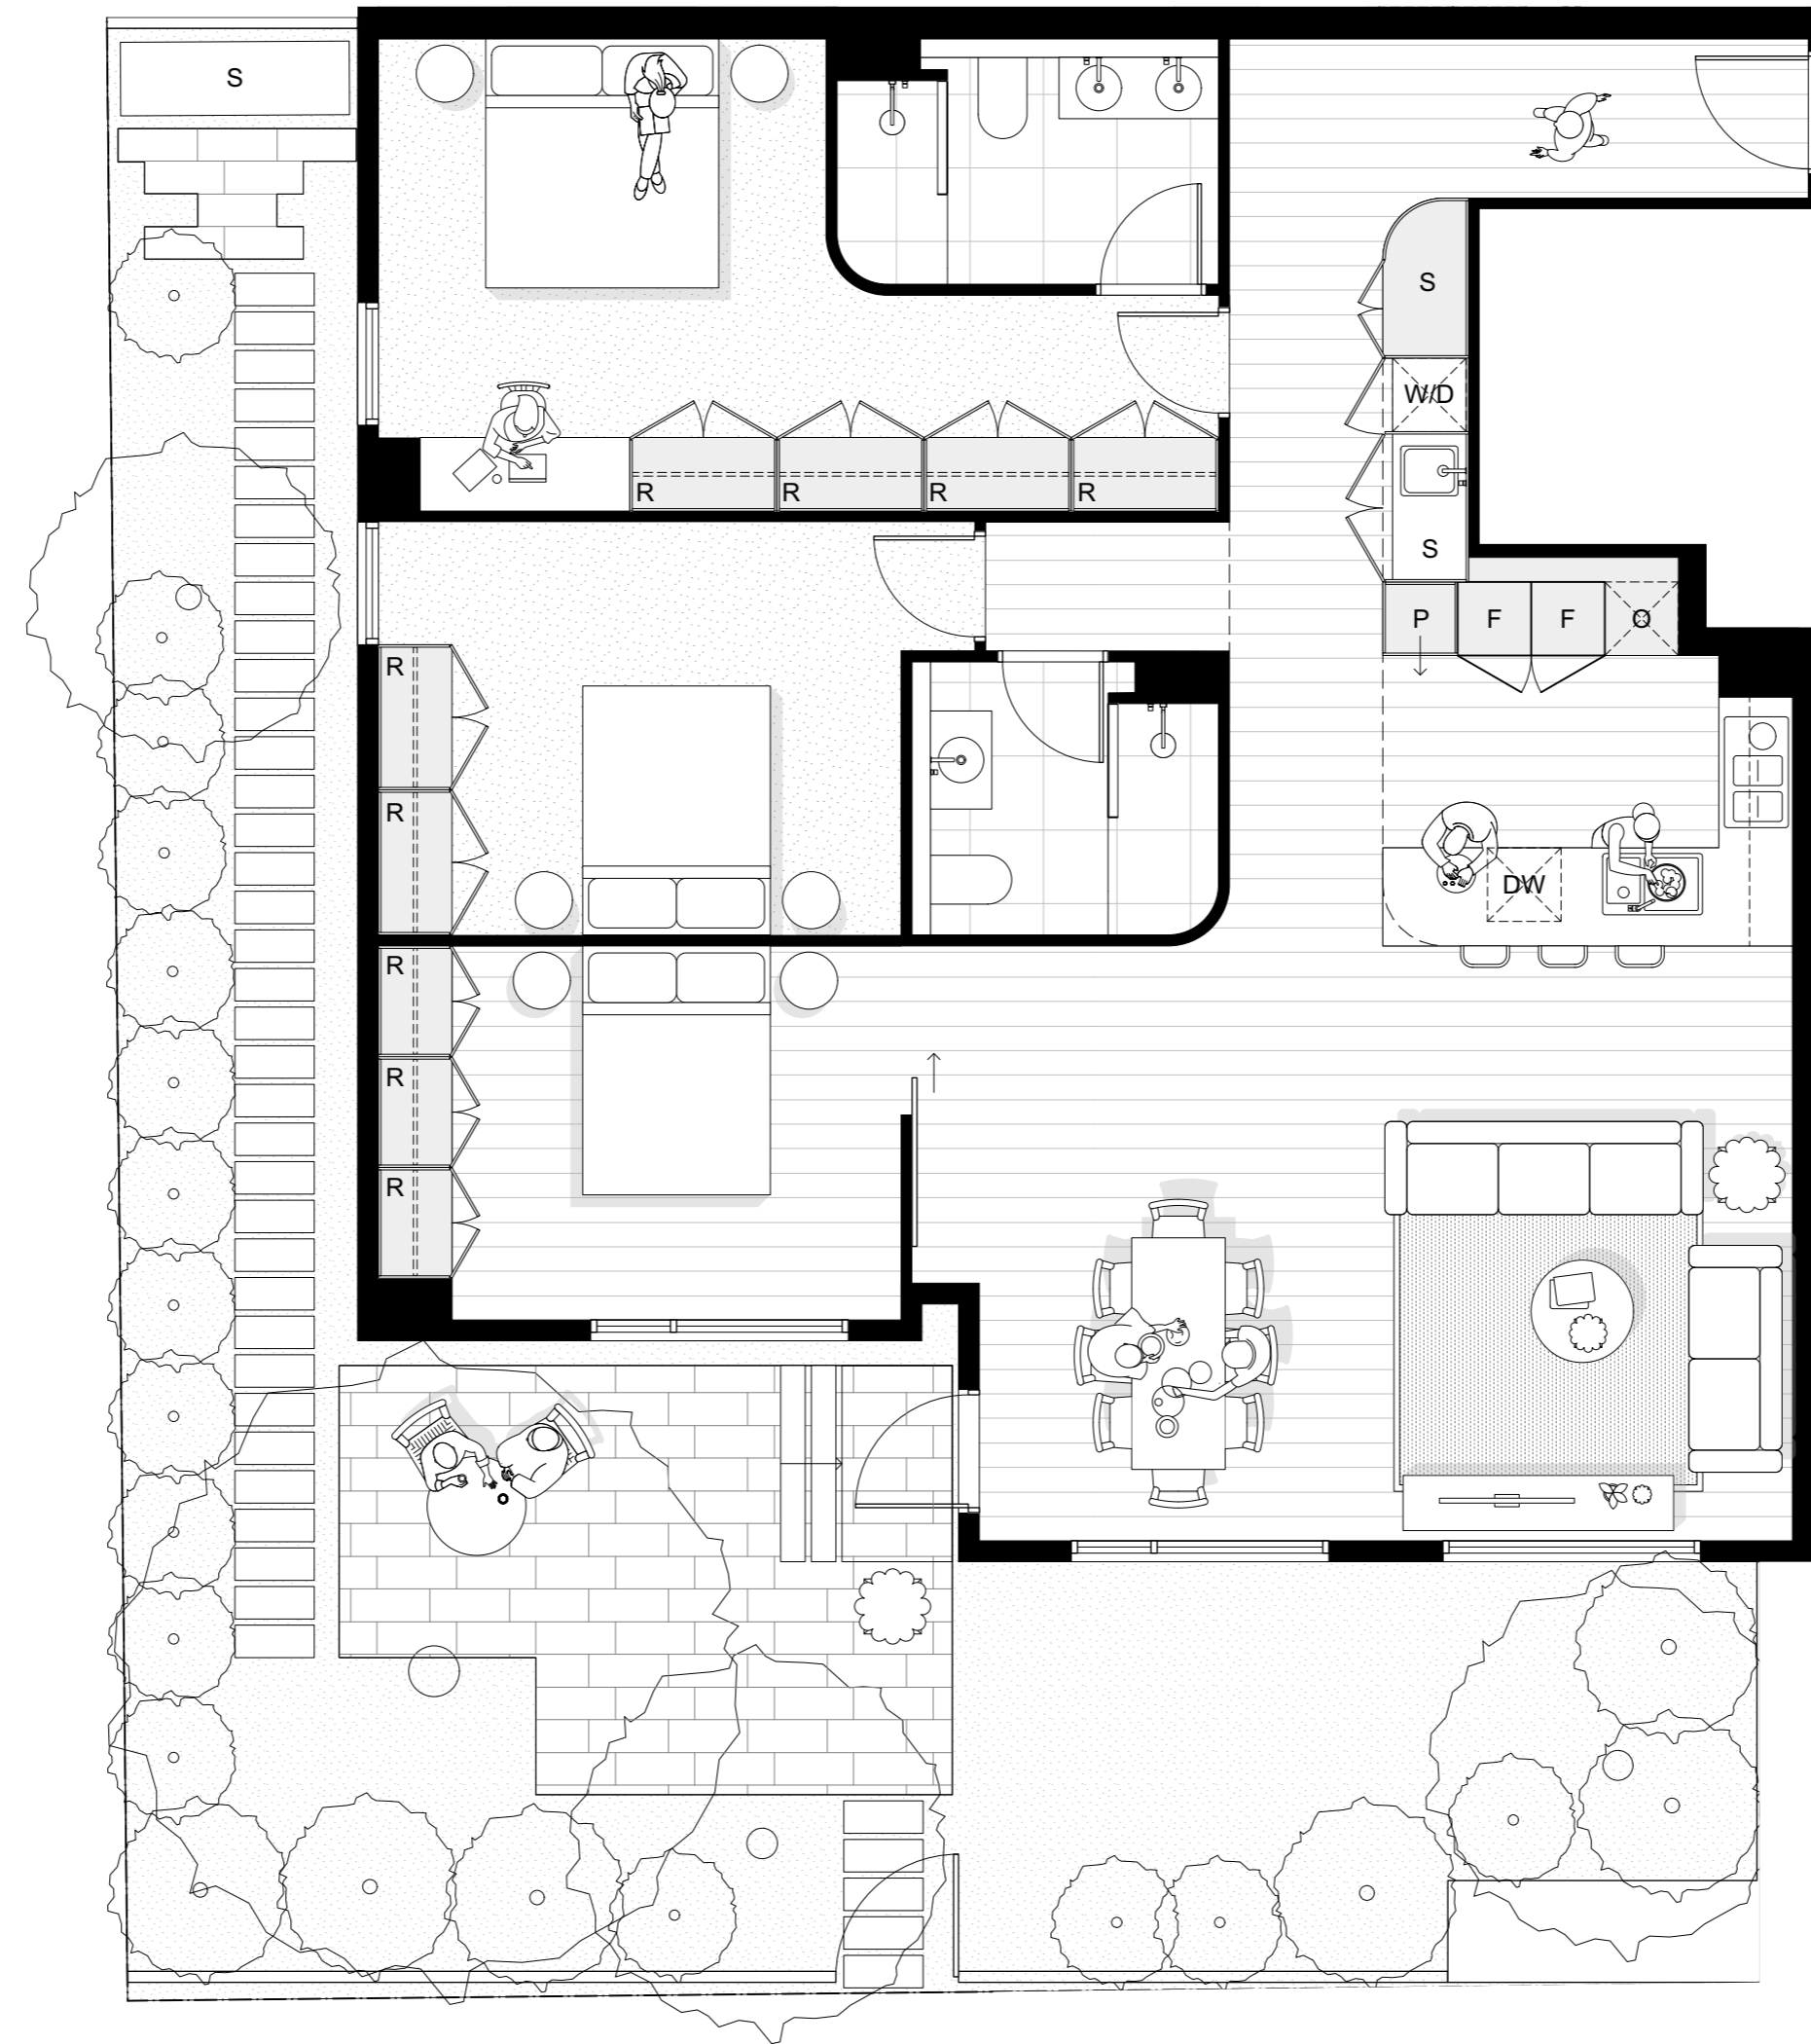

Level G

Apartment G.06

- F** Fridge/Freezer
- P** Pantry
- DW** Dishwasher
- O** Oven
- W/D** Washing Machine + Dryer Stack
- W** Washing Machine
- D** Dryer
- S** Storage
- R** Robe
- RW** Roof Window
- C** Cathedral Ceiling