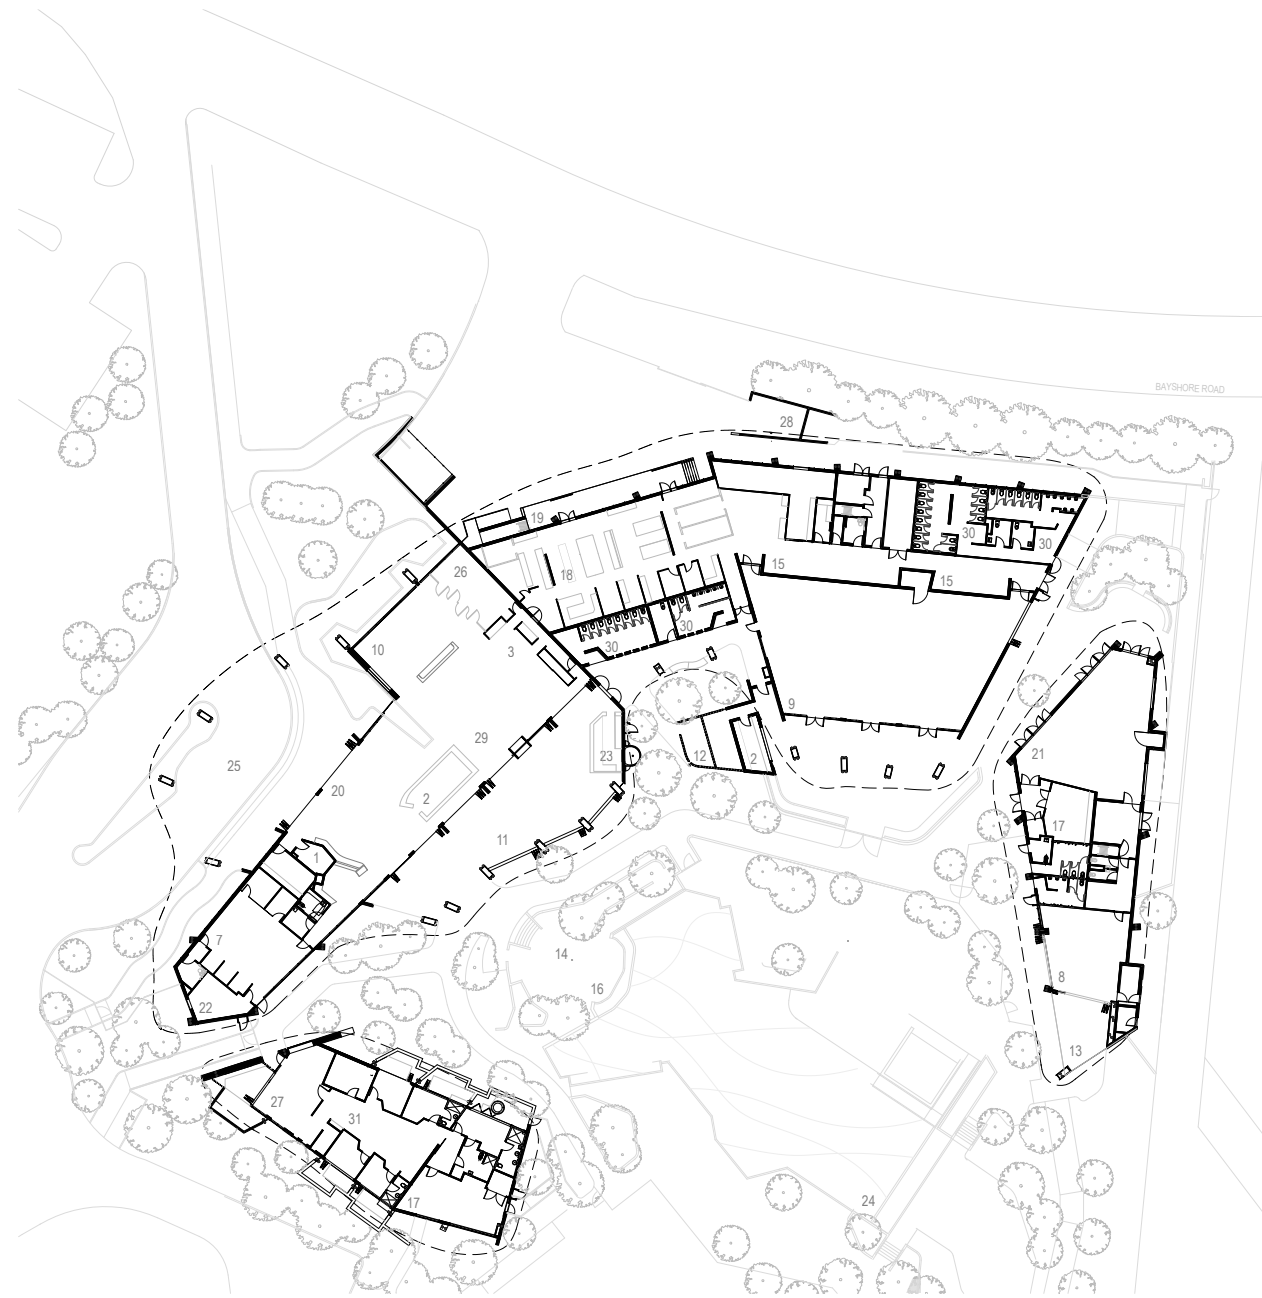

FLOOR PLAN

ROOF PLAN

- LEGEND
- 1 BEDROOM
 - 2 LIVING
 - 3 KITCHEN
 - 4 ENSUITE
 - 5 DECK
 - 6 ROBE

LONG SECTION

SHORT SECTION

ELEVATION A

ELEVATION B

ELEVATION C

ELEVATION B

ELEVATION C

ELEVATION D

- LEGEND
- 1 CENTRAL FACILITIES
 - 2 EXISTING WATERBODY
 - 3 HOUSE KEEPING FACILITIES
 - 4 METAL ROOF
 - 5 RESORT CARPARK

FLOOR PLAN

ROOF PLAN

LEGEND

- 1 ADMIN
- 2 BAR
- 3 BUFFET
- 4 BUILDING 1
- 5 BUILDING 2
- 6 BUILDING 3
- 7 BUSINESS CENTRE
- 8 CAFE
- 9 CONFERENCE ROOM
- 10 DINING
- 11 DINING RESTAURANT TERRACE
- 12 DOSA
- 13 EXTERNAL CAFE DINING
- 14 FIRE PIT
- 15 FURNITURE STORE
- 16 GARDEN DINING
- 17 GYM
- 18 KITCHEN
- 19 LOADING DOCK
- 20 LOBBY
- 21 MEETING ROOM
- 22 OFFICE
- 23 PIZZA BAR
- 24 POOL
- 25 PORTE COCHERE
- 26 PRIVATE DINING AREA
- 27 RECEPTION
- 28 REFUSE
- 29 RESTAURANT
- 30 TOILETS (MALE/FEMALE/PWD)
- 31 SPA

SECTION 1 - THROUGH BUILDING 2 AND POOL

- LEGEND
- 1 BUILDING 1
 - 2 BUILDING 2
 - 3 BUILDING 3
 - 4 DINING RESTAURANT TERRACE
 - 5 EXTERNAL CAFE DINING
 - 6 FIRE PIT
 - 7 GARDEN DINING
 - 8 LOBBY
 - 9 POOL
 - 10 PORTE COCHERE
 - 11 RECEPTION
 - 12 SPA

SECTION 2 - THROUGH BUILDING 1, POOL AND BUILDING 3

EAST ELEVATION

NORTH ELEVATION

SOUTH ELEVATION

WEST ELEVATION