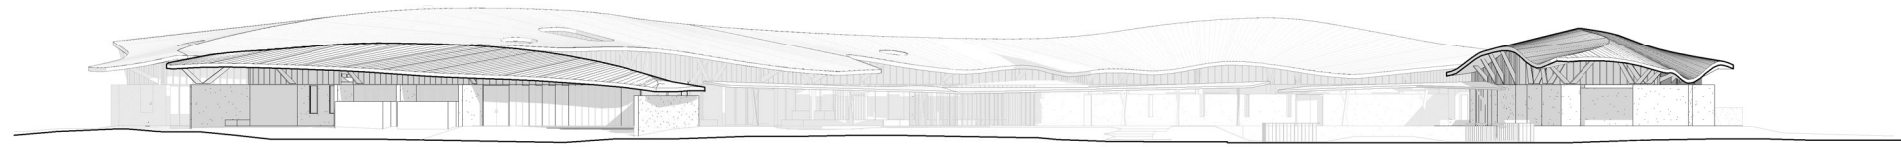

EAST ELEVATION