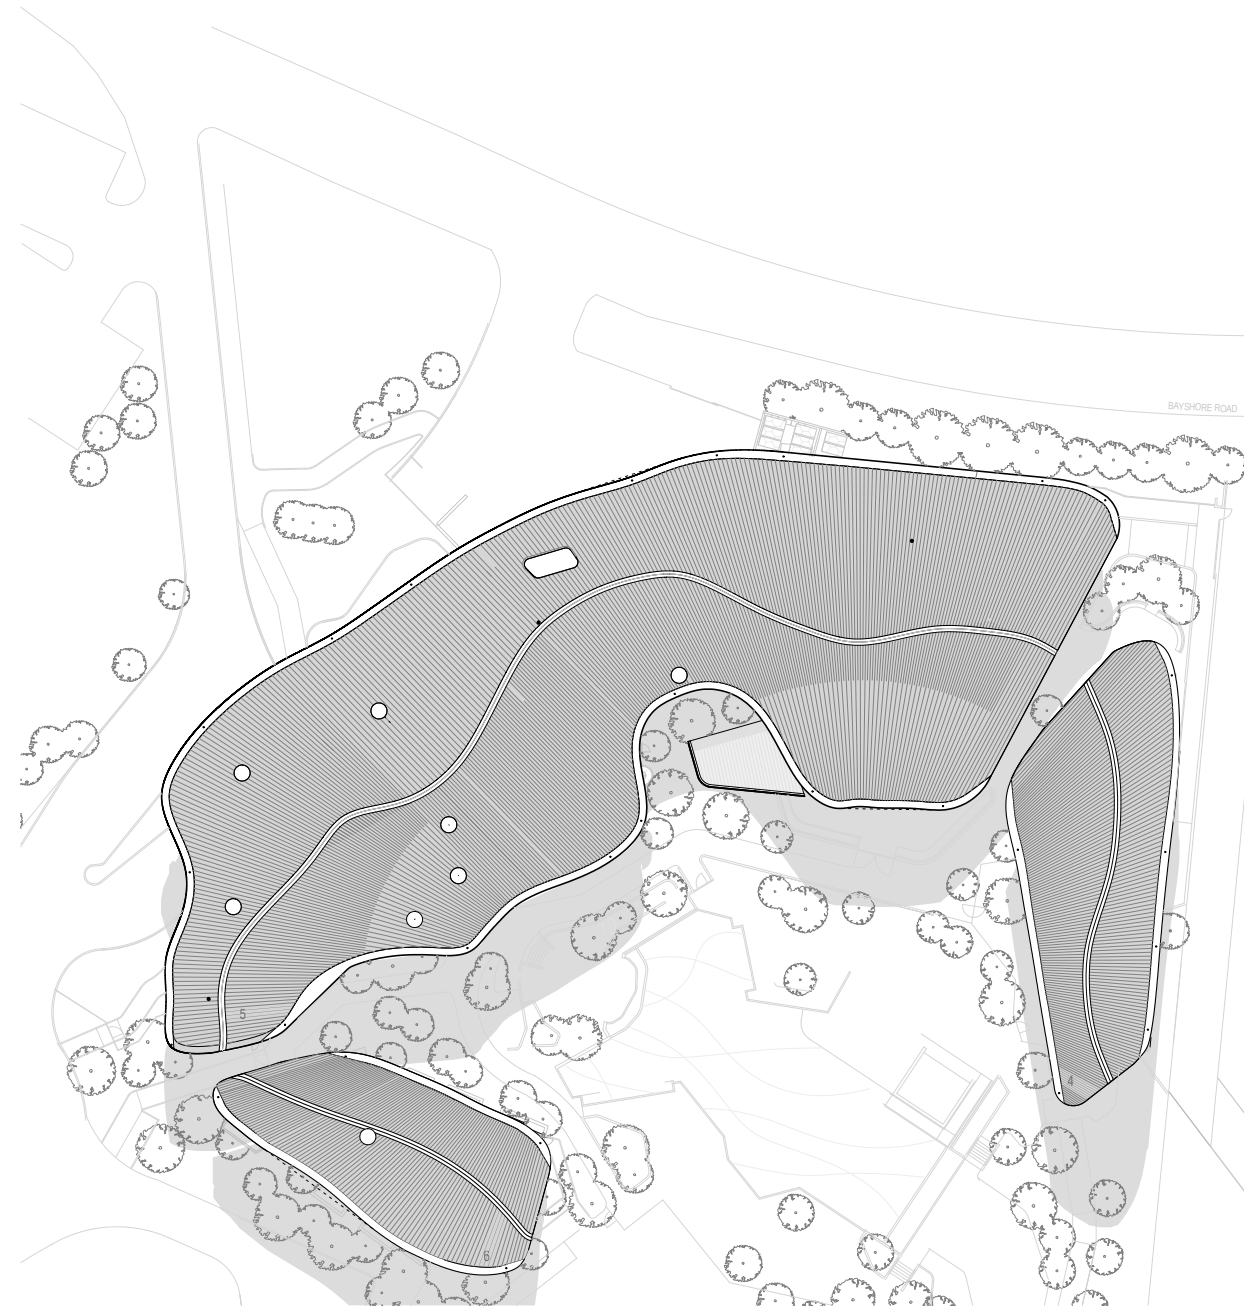

ELEVATION B

ELEVATION C

ELEVATION D

- LEGEND
- 1 CENTRAL FACILITIES
 - 2 EXISTING WATERBODY
 - 3 HOUSE KEEPING FACILITIES
 - 4 METAL ROOF
 - 5 RESORT CARPARK

FLOOR PLAN

ROOF PLAN

LEGEND

- 1 ADMIN
- 2 BAR
- 3 BUFFET
- 4 BUILDING 1
- 5 BUILDING 2
- 6 BUILDING 3
- 7 BUSINESS CENTRE
- 8 CAFE
- 9 CONFERENCE ROOM
- 10 DINING
- 11 DINING RESTAURANT TERRACE
- 12 DOSA
- 13 EXTERNAL CAFE DINING
- 14 FIRE PIT
- 15 FURNITURE STORE
- 16 GARDEN DINING
- 17 GYM
- 18 KITCHEN
- 19 LOADING DOCK
- 20 LOBBY
- 21 MEETING ROOM
- 22 OFFICE
- 23 PIZZA BAR
- 24 POOL
- 25 PORTE COCHERE
- 26 PRIVATE DINING AREA
- 27 RECEPTION
- 28 REFUSE
- 29 RESTAURANT
- 30 TOILETS (MALE/FEMALE/PWD)
- 31 SPA

SECTION 1 - THROUGH BUILDING 2 AND POOL

- LEGEND
- 1 BUILDING 1
 - 2 BUILDING 2
 - 3 BUILDING 3
 - 4 DINING RESTAURANT TERRACE
 - 5 EXTERNAL CAFE DINING
 - 6 FIRE PIT
 - 7 GARDEN DINING
 - 8 LOBBY
 - 9 POOL
 - 10 PORTE COCHERE
 - 11 RECEPTION
 - 12 SPA

SECTION 2 - THROUGH BUILDING 1, POOL AND BUILDING 3

EAST ELEVATION

NORTH ELEVATION

SOUTH ELEVATION

WEST ELEVATION