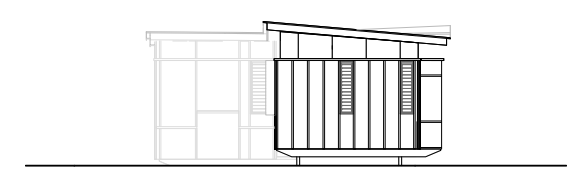

FLOOR PLAN

ROOF PLAN

- LEGEND
- 1 BEDROOM
 - 2 LIVING
 - 3 KITCHEN
 - 4 ENSUITE
 - 5 DECK
 - 6 ROBE

LONG SECTION

SHORT SECTION

ELEVATION A

ELEVATION B

ELEVATION C

ELEVATION D

- LEGEND
- 1 BEDROOM
 - 2 LIVING
 - 3 ENSUITE
 - 4 ROBE

FLOOR PLAN

ROOF PLAN

LONG SECTION

SHORT SECTION

ELEVATION A

ELEVATION B

ELEVATION C

ELEVATION D

FLOOR PLAN

ROOF PLAN

- LEGEND
- 1 BEDROOM
 - 2 LIVING
 - 3 ENSUITE
 - 4 ROBE

LONG SECTION

SHORT SECTION

ELEVATION A

ELEVATION B

ELEVATION C

ELEVATION D

- LEGEND
- 1 CENTRAL FACILITIES
 - 2 EXISTING WATERBODY
 - 3 HOUSE KEEPING FACILITIES
 - 4 METAL ROOF
 - 5 RESORT CARPARK

FLOOR PLAN

ROOF PLAN

LEGEND

- 1 ADMIN
- 2 BAR
- 3 BUFFET
- 4 BUILDING 1
- 5 BUILDING 2
- 6 BUILDING 3
- 7 BUSINESS CENTRE
- 8 CAFE
- 9 CONFERENCE ROOM
- 10 DINING
- 11 DINING RESTAURANT TERRACE
- 12 DOSA
- 13 EXTERNAL CAFE DINING
- 14 FIRE PIT
- 15 FURNITURE STORE
- 16 GARDEN DINING
- 17 GYM
- 18 KITCHEN
- 19 LOADING DOCK
- 20 LOBBY
- 21 MEETING ROOM
- 22 OFFICE
- 23 PIZZA BAR
- 24 POOL
- 25 PORTE COCHERE
- 26 PRIVATE DINING AREA
- 27 RECEPTION
- 28 REFUSE
- 29 RESTAURANT
- 30 TOILETS (MALE/FEMALE/PWD)
- 31 SPA