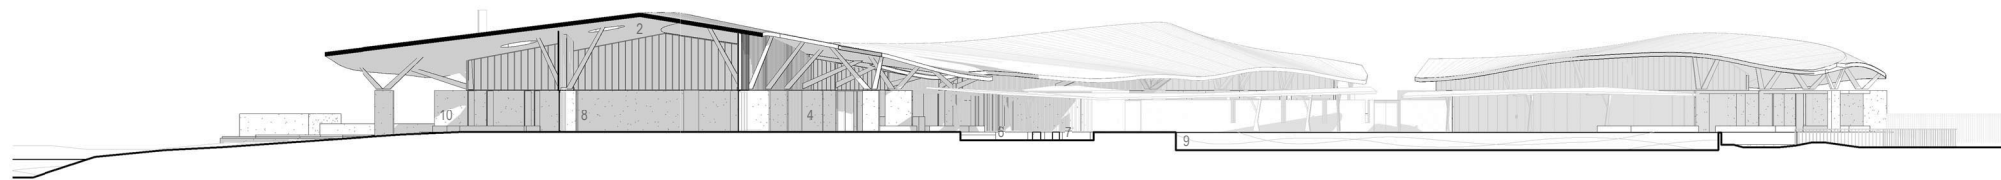

ELEVATION B

ELEVATION C

ELEVATION D

- LEGEND
- 1 CENTRAL FACILITIES
 - 2 EXISTING WATERBODY
 - 3 HOUSE KEEPING FACILITIES
 - 4 METAL ROOF
 - 5 RESORT CARPARK

FLOOR PLAN

ROOF PLAN

LEGEND

- 1 ADMIN
- 2 BAR
- 3 BUFFET
- 4 BUILDING 1
- 5 BUILDING 2
- 6 BUILDING 3
- 7 BUSINESS CENTRE
- 8 CAFE
- 9 CONFERENCE ROOM
- 10 DINING
- 11 DINING RESTAURANT TERRACE
- 12 DOSA
- 13 EXTERNAL CAFE DINING
- 14 FIRE PIT
- 15 FURNITURE STORE
- 16 GARDEN DINING
- 17 GYM
- 18 KITCHEN
- 19 LOADING DOCK
- 20 LOBBY
- 21 MEETING ROOM
- 22 OFFICE
- 23 PIZZA BAR
- 24 POOL
- 25 PORTE COCHERE
- 26 PRIVATE DINING AREA
- 27 RECEPTION
- 28 REFUSE
- 29 RESTAURANT
- 30 TOILETS (MALE/FEMALE/PWD)
- 31 SPA

SECTION 2 - THROUGH BUILDING 1, POOL AND BUILDING 3

EAST ELEVATION

NORTH ELEVATION

SOUTH ELEVATION

WEST ELEVATION