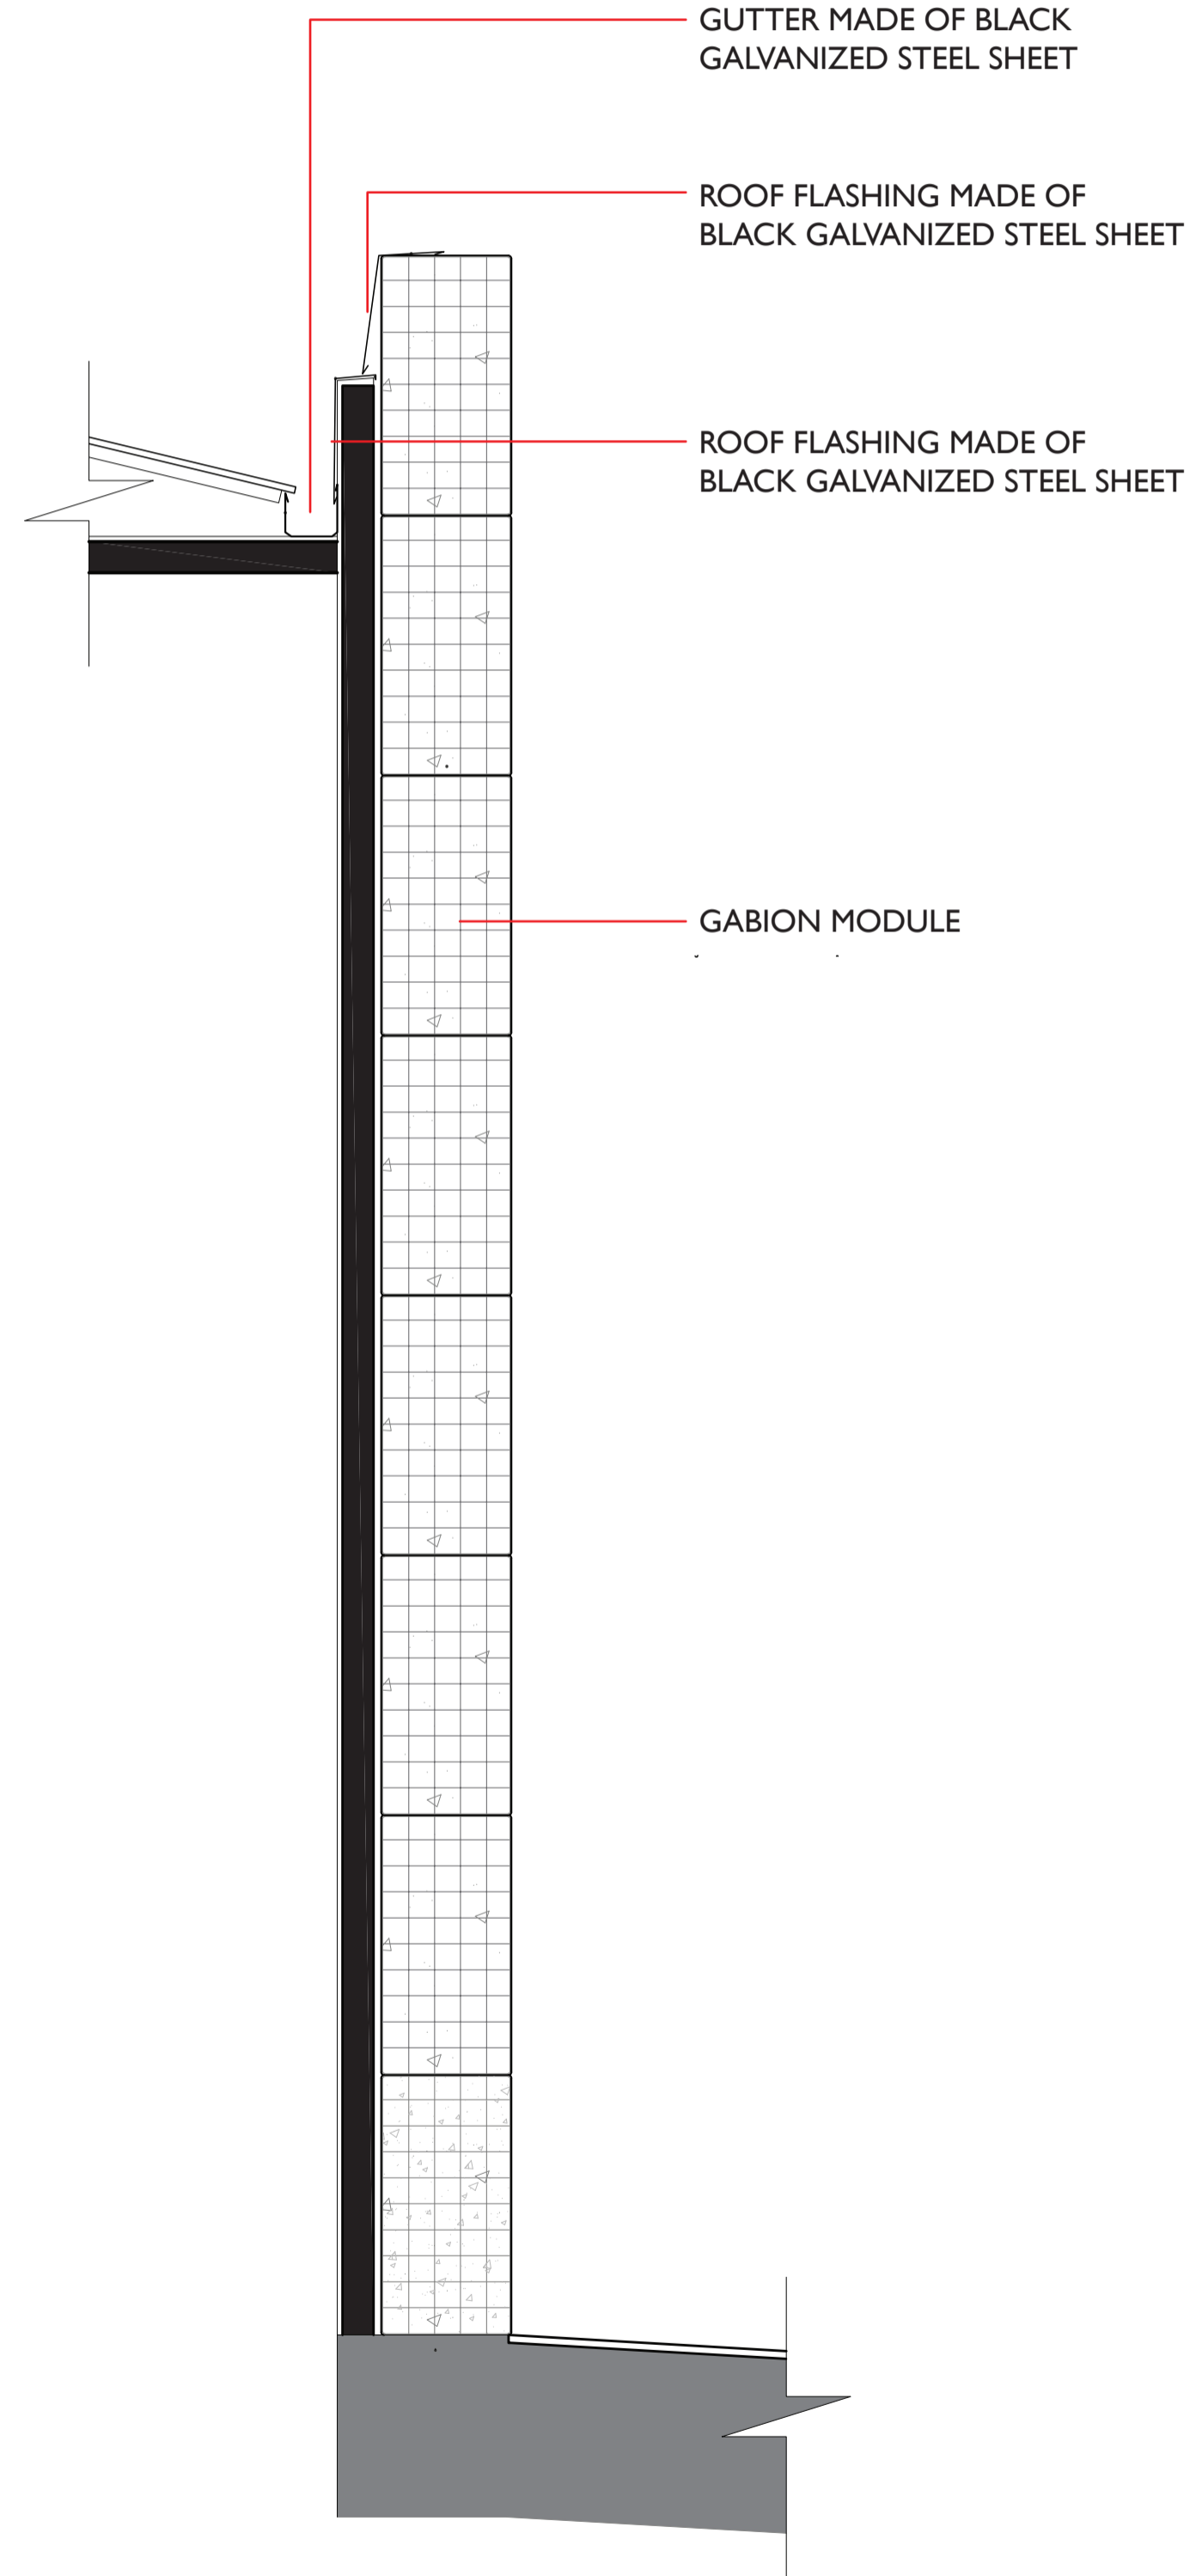

FAÇADE - PLAN
0 0.5 1 2

BACKLIGHT LOGO

GABION MODULE

FAÇADE - VIEW
0 0.5 1 2

GUTTER MADE OF BLACK GALVANIZED STEEL SHEET

ROOF FLASHING MADE OF BLACK GALVANIZED STEEL SHEET

ROOF FLASHING MADE OF BLACK GALVANIZED STEEL SHEET

GABION MODULE

FAÇADE - SECTION
0 0.5 1 2