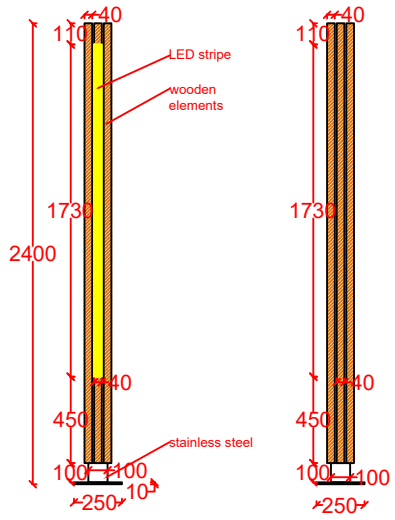

I-light scale 1:100

Front view

Side view

Top view

Base plate view

Sketch view

Light element (waterproof)