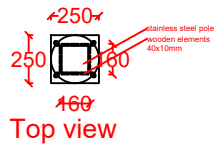

I-light scale 1:100

Front view

Side view

Top view

Base plate view

Sketch view

Light element (waterproof)