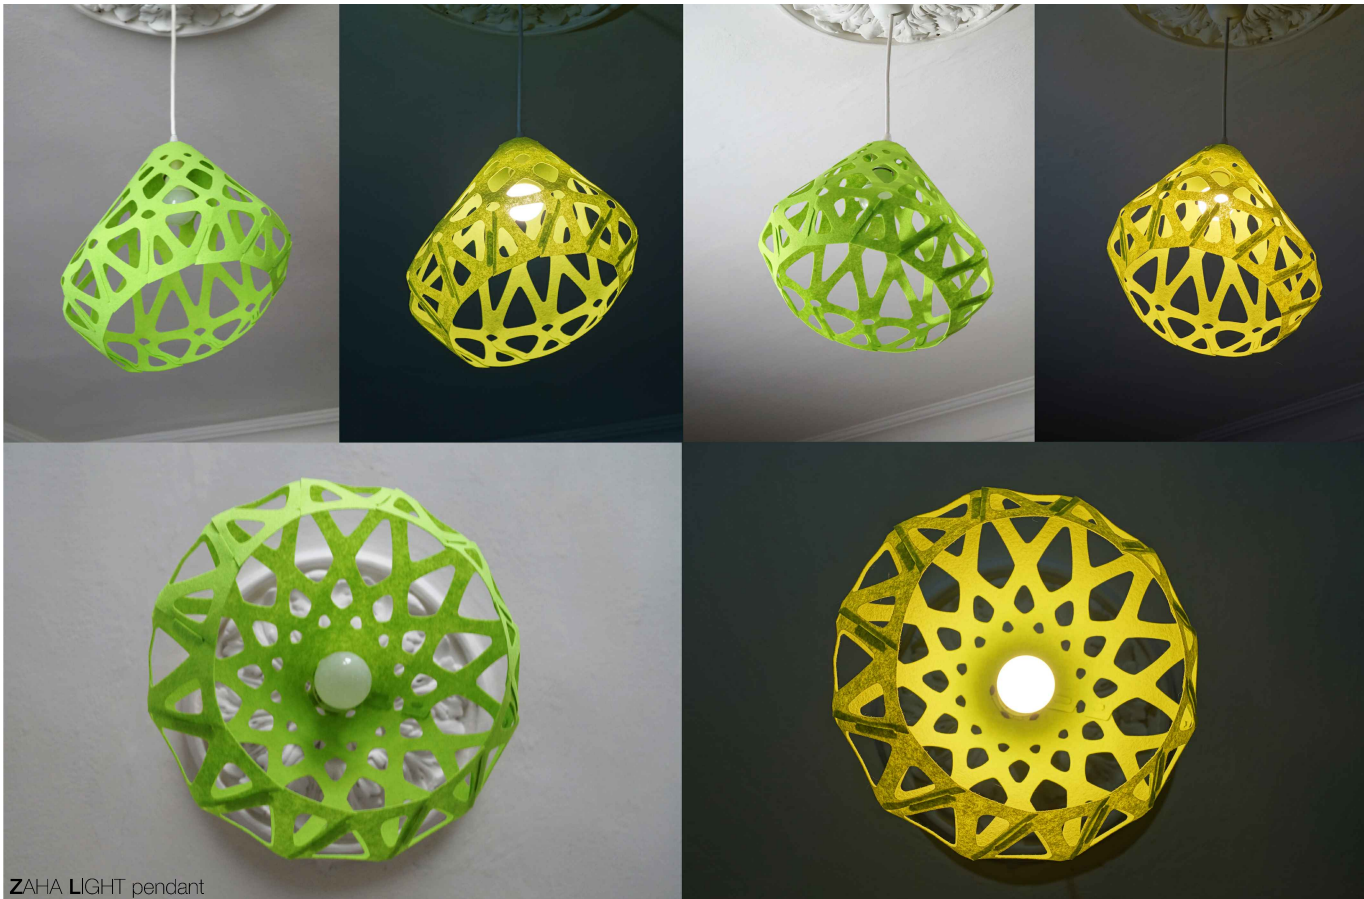

ZAHA LIGHT

exclusive lighting collection

Contents:

- 3-8. Pendant
- 9-18. Chandelier
- 19-21. Torchere
- 22. Color palette
- 23. Advantages
- 24. Autor bio

ZAHA LIGHT pendant

ZAHA LIGHT pendant

ZAHA LIGHT pendant

ZAHA LIGHT pendant

ZL wp w

ZL gp w

ZL bp w

ZL dbp w

ZL yp w

ZL op w

ZL rp w

ZL op b

ZL rp b

ZL gp b

ZL dgp b

ZAHA LIGHT pendant

Colour:

White, yellow, green.

Dimensions: