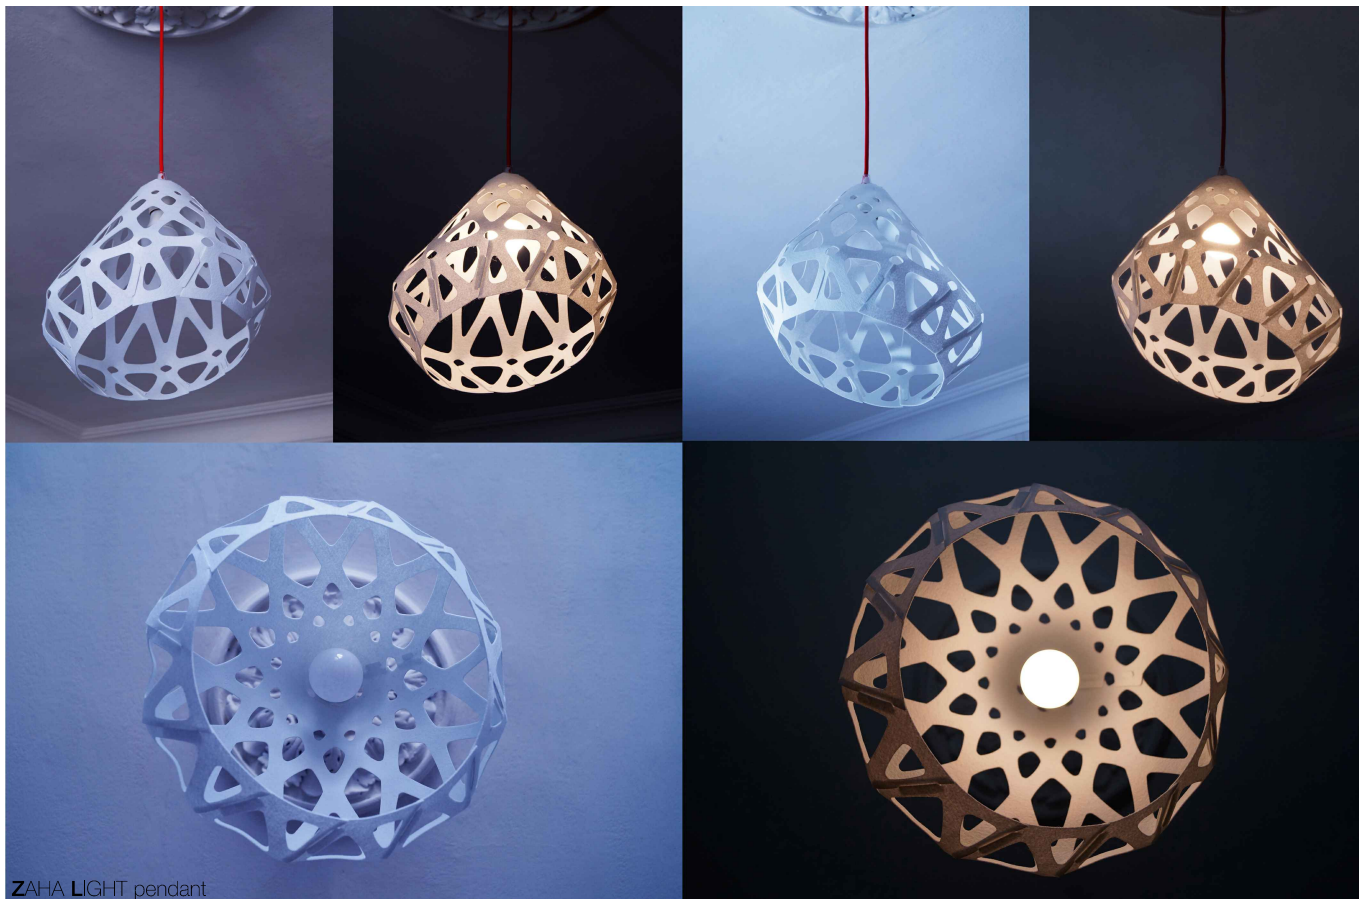

ZAHA LIGHT

exclusive lighting collection

Contents:

- 3-8. Pendant
- 9-18. Chandelier
- 19-21. Torchere
- 22. Color palette
- 23. Advantages
- 24. Autor bio

ZAHA LIGHT pendant

ZAHA LIGHT pendant

ZAHA LIGHT pendant

ZAHA LIGHT pendant

ZL wp w

ZL gp w

ZL bp w

ZL dbp w

ZL yp w

ZL op w

ZL rp w

ZL op b

ZL rp b

ZL gp b

ZL dgp b

ZAHA LIGHT pendant

Colour:

White, yellow, green.

Dimensions: