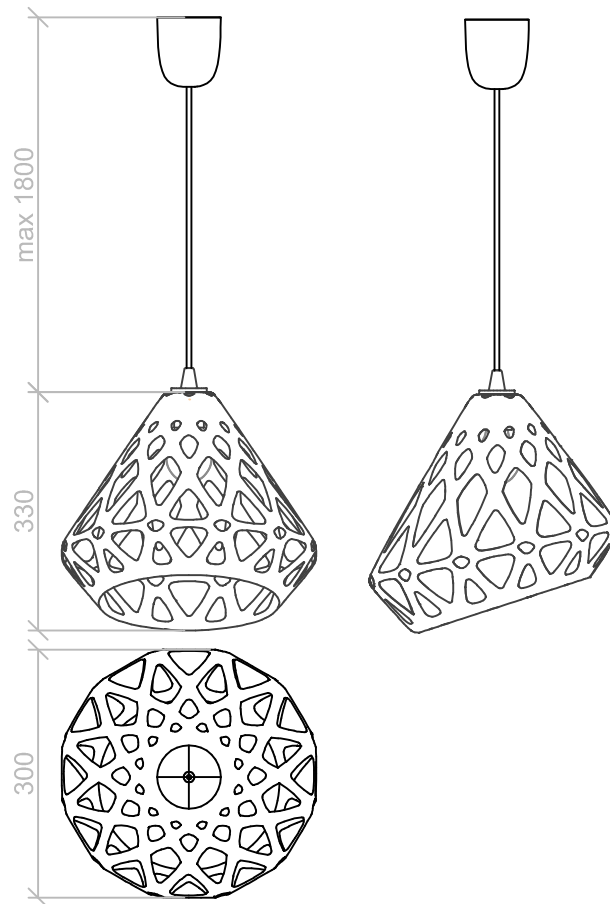

ZL gp w

ZL dgp w

ZAHA LIGHT pendant

ZL wp r

ZL gp b

ZL bp b

ZL dbp b

ZL yp b

ZL op b

ZL rp b

ZL gp b

ZL dgp b

ZAHA LIGHT pendant

Colour:

White, yellow, green.

Dimensions:

Plafond: L, W, H - 33 cm.

Set:

Plafond, mount and a pendant cord 1.8 m,
ceiling hook, instruction

ZAHA LIGHT chandelier

ZL wc

ZL gc

ZL dgc

ZAHA LIGHT chandelier

ZAHA LIGHT torchere

Colour:

White, yellow, green.

Dimensions:

H= 1.6 m, D basement=26 cm,

Cable length: 2.2 m

Plafond: L, W, H - 33 cm.

Set: