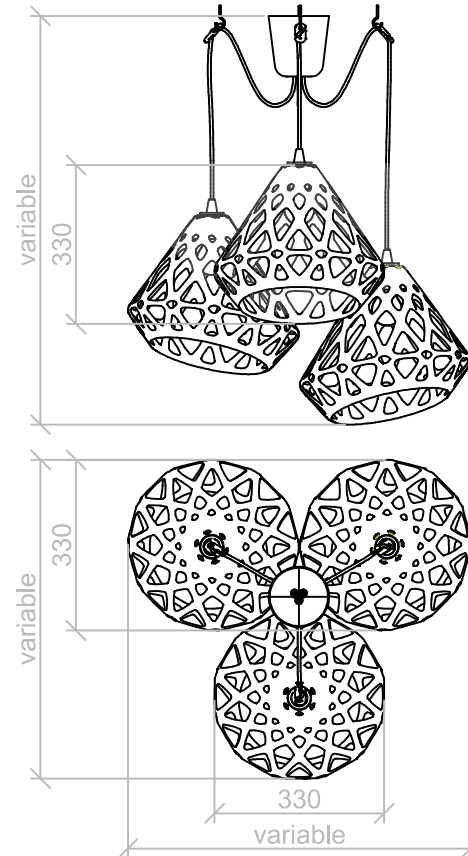

Plafond: L, W, H - 33 cm.

Set:

Plafond, mount and a pendant cord 1.8 m,
ceiling hook, instruction

ZAHA LIGHT chandelier

ZL wc

ZL gc

ZL dgc

ZAHA LIGHT chandelier

ZL wydbc

ZL yorc

ZL wodbc

ZAHA LIGHT chandelier

ZL wyGc

ZL wGoc

ZL wGrc

ZAHA LIGHT chandelier

Dimensions:

Plafond: L, W, H - 33 cm.

Full dimensions are variable.

Set:

Plafond - 3 pieces, mount and a pendant cord 1.8 m.,
ceiling hooks 3 small & 1 big, instruction

ZAHA LIGHT torchere

ZAHA LIGHT torchere

ZAHA LIGHT torchere

Colour:

White, yellow, green.

Dimensions:

H= 1.6 m, D basement=26 cm,

Cable length: 2.2 m

Plafond: L, W, H - 33 cm.

Set: