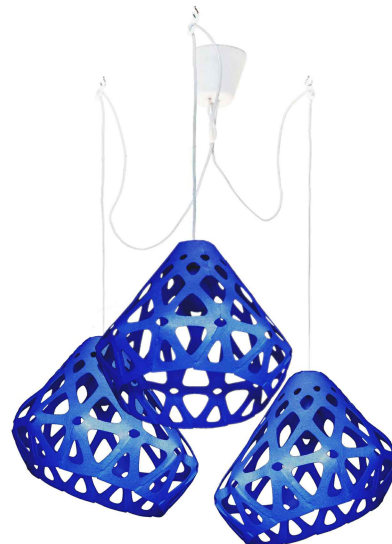

Plafond: L, W, H - 33 cm.

Set:

Plafond, mount and a pendant cord 1.8 m,
ceiling hook, instruction

ZAHA LIGHT chandelier

ZL wc

ZL gc

ZL dgc

ZAHA LIGHT chandelier

ZL yc

ZL oc

ZL rc

ZAHA LIGHT chandelier

ZL Gc

ZL bc

ZL dbc

ZAHA LIGHT chandelier

ZL wygc

ZL wyoc

ZL wbyc

ZAHA LIGHT chandelier

ZL wbgc

ZL wgdgc

ZL wdbbc

ZAHA LIGHT chandelier

ZL wydbc

ZL yorc

ZL wodbc

ZAHA LIGHT chandelier

ZL wyGc

ZL wGoc

ZL wGrc

ZAHA LIGHT chandelier