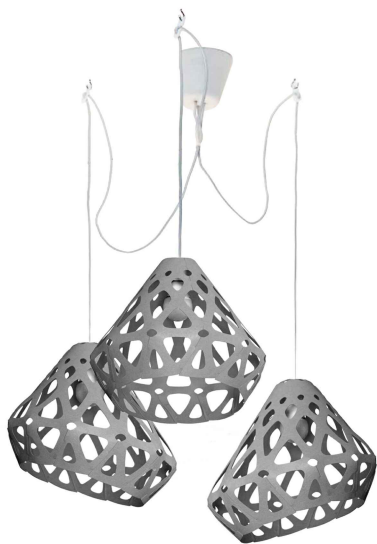

Plafond: L, W, H - 33 cm.

Set:

Plafond, mount and a pendant cord 1.8 m,
ceiling hook, instruction

ZAHA LIGHT chandelier

ZL wc

ZL gc

ZL dgc

ZAHA LIGHT chandelier

ZL yc

ZL oc

ZL rc

ZAHA LIGHT chandelier

ZL Gc

ZL bc

ZL dbc

ZAHA LIGHT chandelier

ZL wygc

ZL wyoc

ZL wbyc

ZAHA LIGHT chandelier

ZL wbgc

ZL wgdgc

ZL wdbbc

ZAHA LIGHT chandelier

ZL wydbc

ZL yorc

ZL wodbc

ZAHA LIGHT chandelier

ZL wyGc

ZL wGoc

ZL wGrc

ZAHA LIGHT chandelier