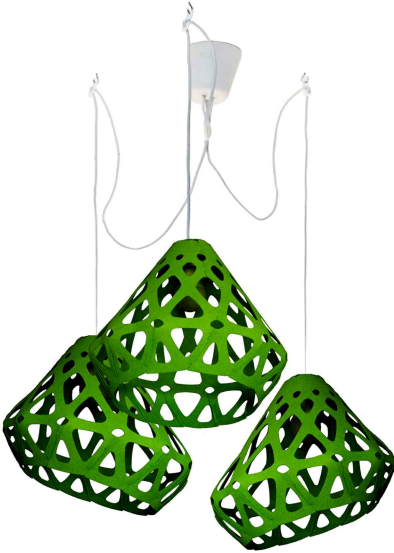

ZL op b

ZL rp b

ZL gp b

ZL dgp b

ZAHA LIGHT pendant

Colour:

White, yellow, green.

Dimensions:

Plafond: L, W, H - 33 cm.

Set:

Plafond, mount and a pendant cord 1.8 m,
ceiling hook, instruction

ZAHA LIGHT chandelier

ZL wc

ZL gc

ZL dgc

ZAHA LIGHT chandelier

ZL yc

ZL oc

ZL rc

ZAHA LIGHT chandelier

ZL Gc

ZL bc

ZL dbc

ZAHA LIGHT chandelier

ZL wygc

ZL wyoc

ZL wbyc

ZAHA LIGHT chandelier

ZL wbgc

ZL wgdgc

ZL wdbbc

ZAHA LIGHT chandelier