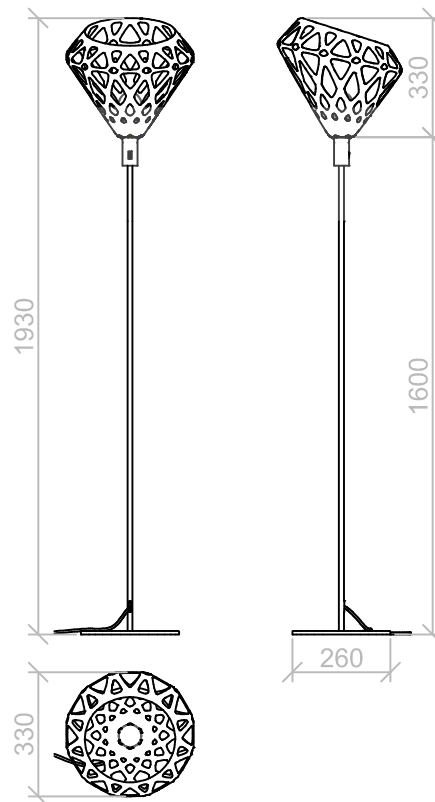

ZAHA LIGHT torchere

Colour:

White, yellow, green.

Dimensions:

H= 1.6 m, D basement=26 cm,

Cable length: 2.2 m

Plafond: L, W, H - 33 cm.

Set:

Plafond, floor lamp basement, instruction