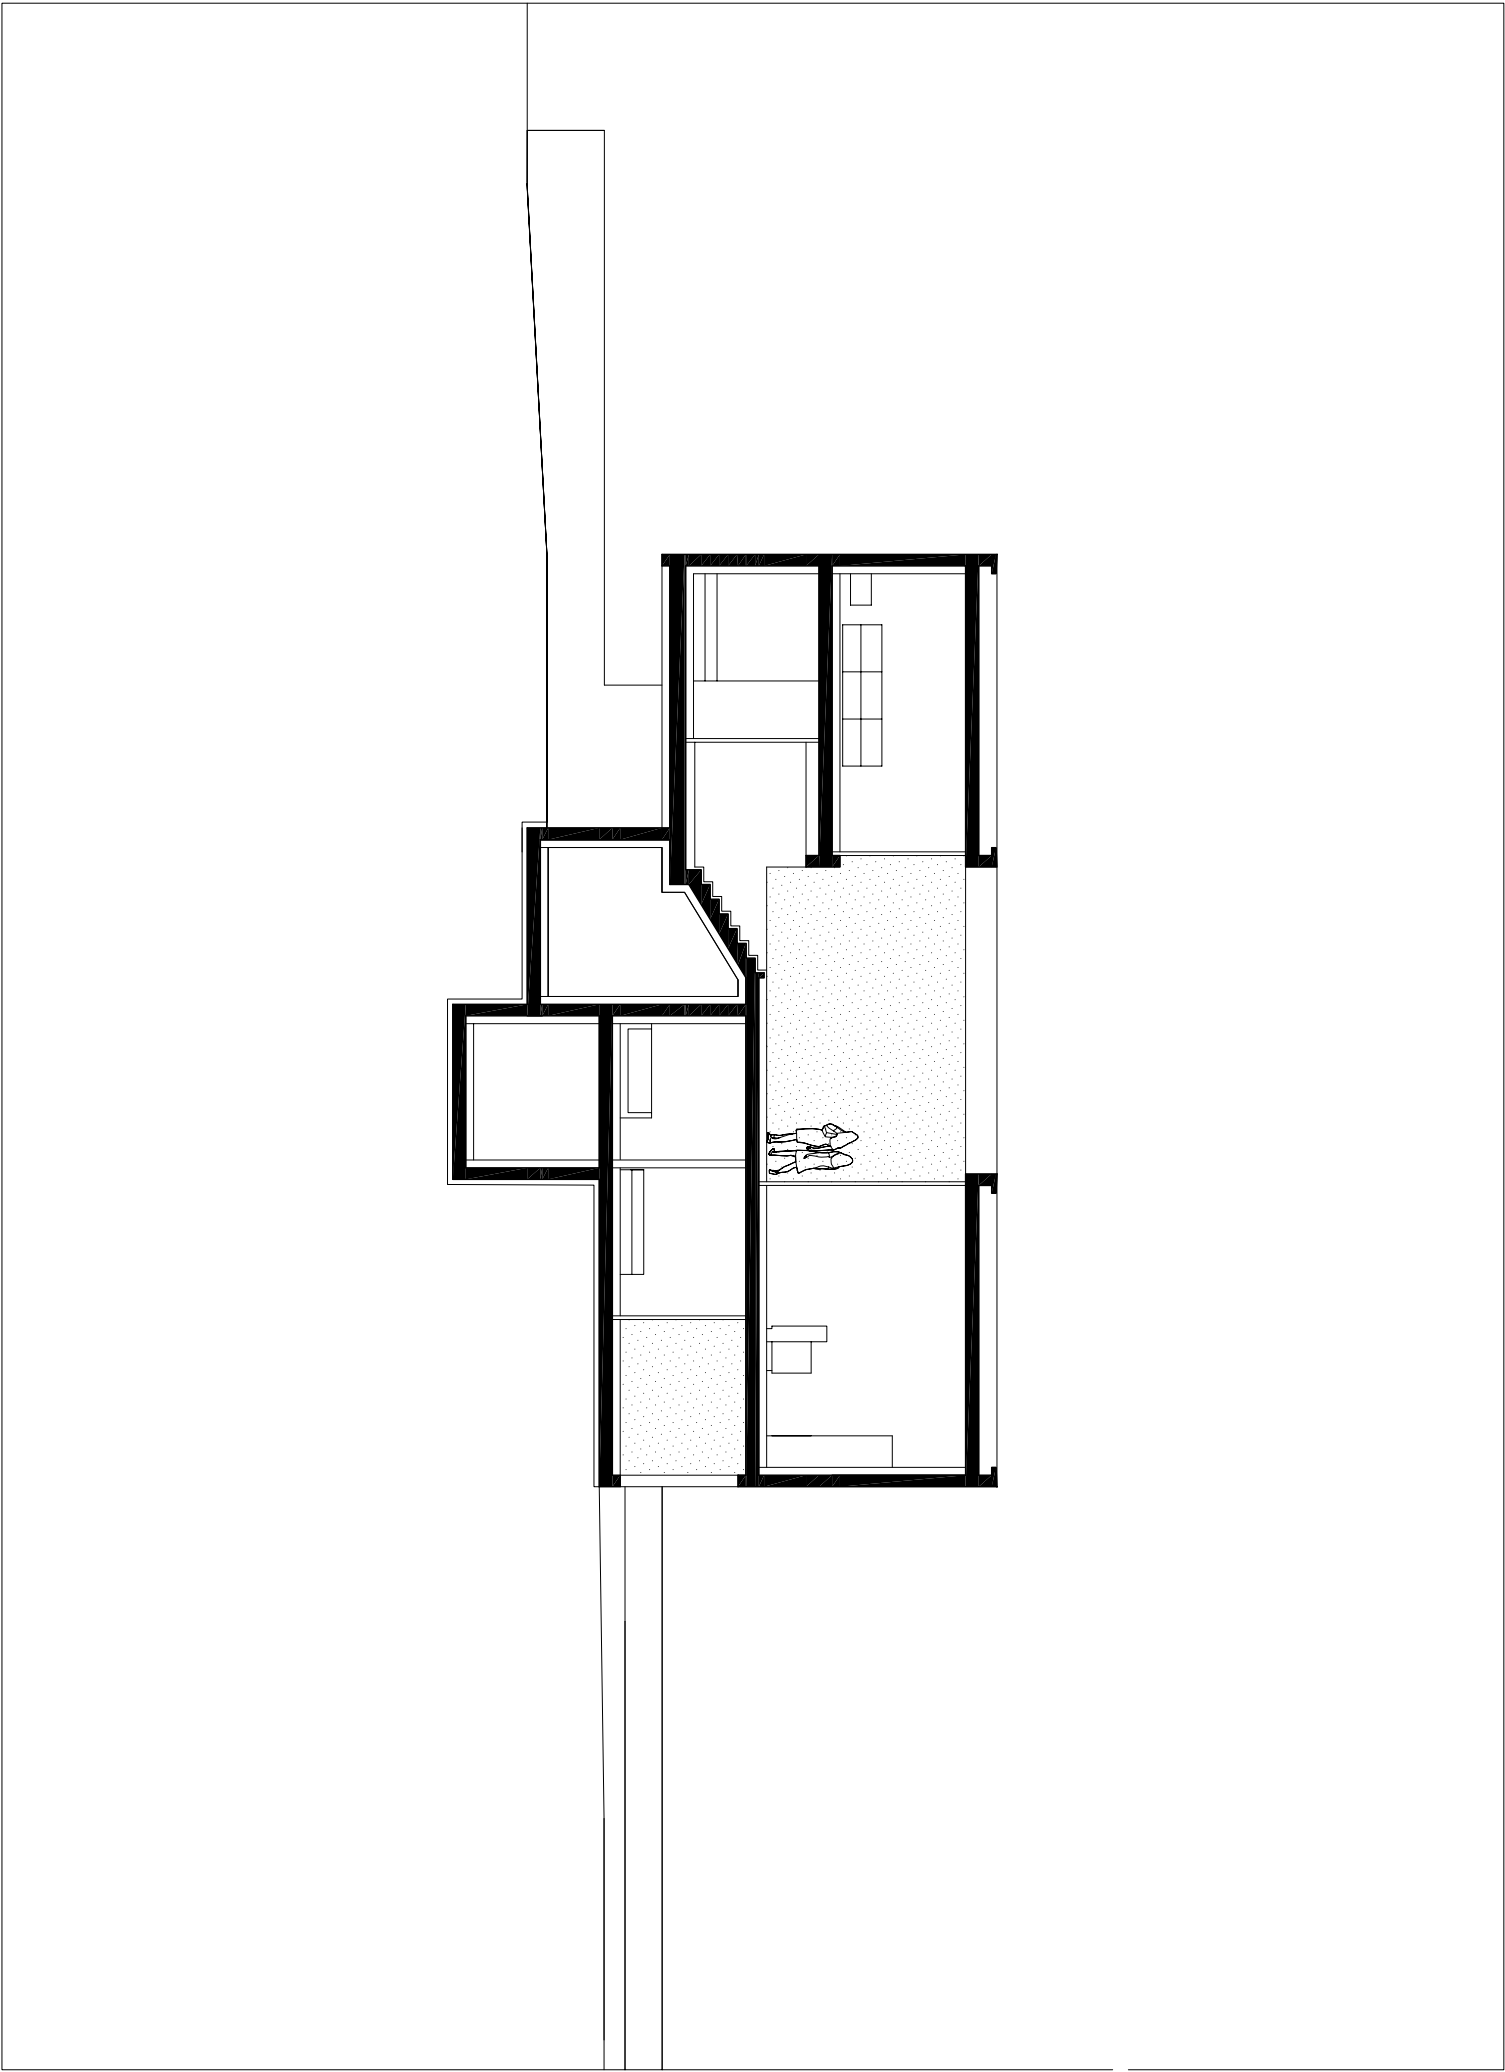

SECTION B-B

HOUSE IN LUMINO
TICINO - SWITZERLAND

DAVIDE MACULLO ARCHITECTS