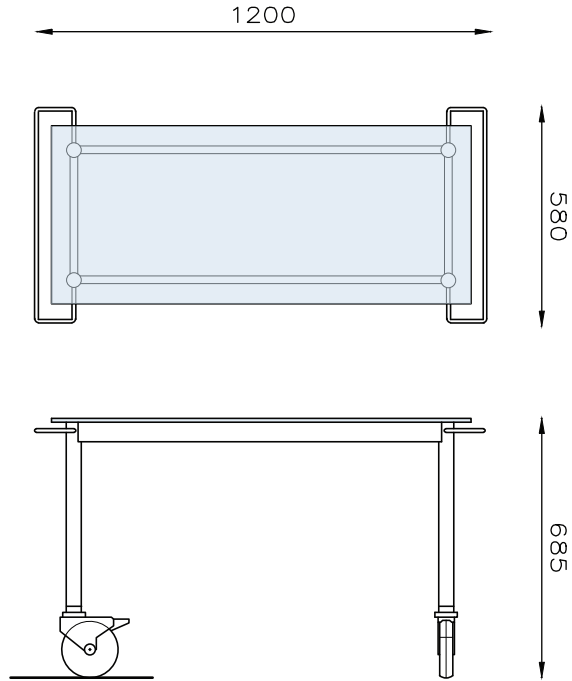

TABLE TROLLEY

CORIAN COLOUR RANGE