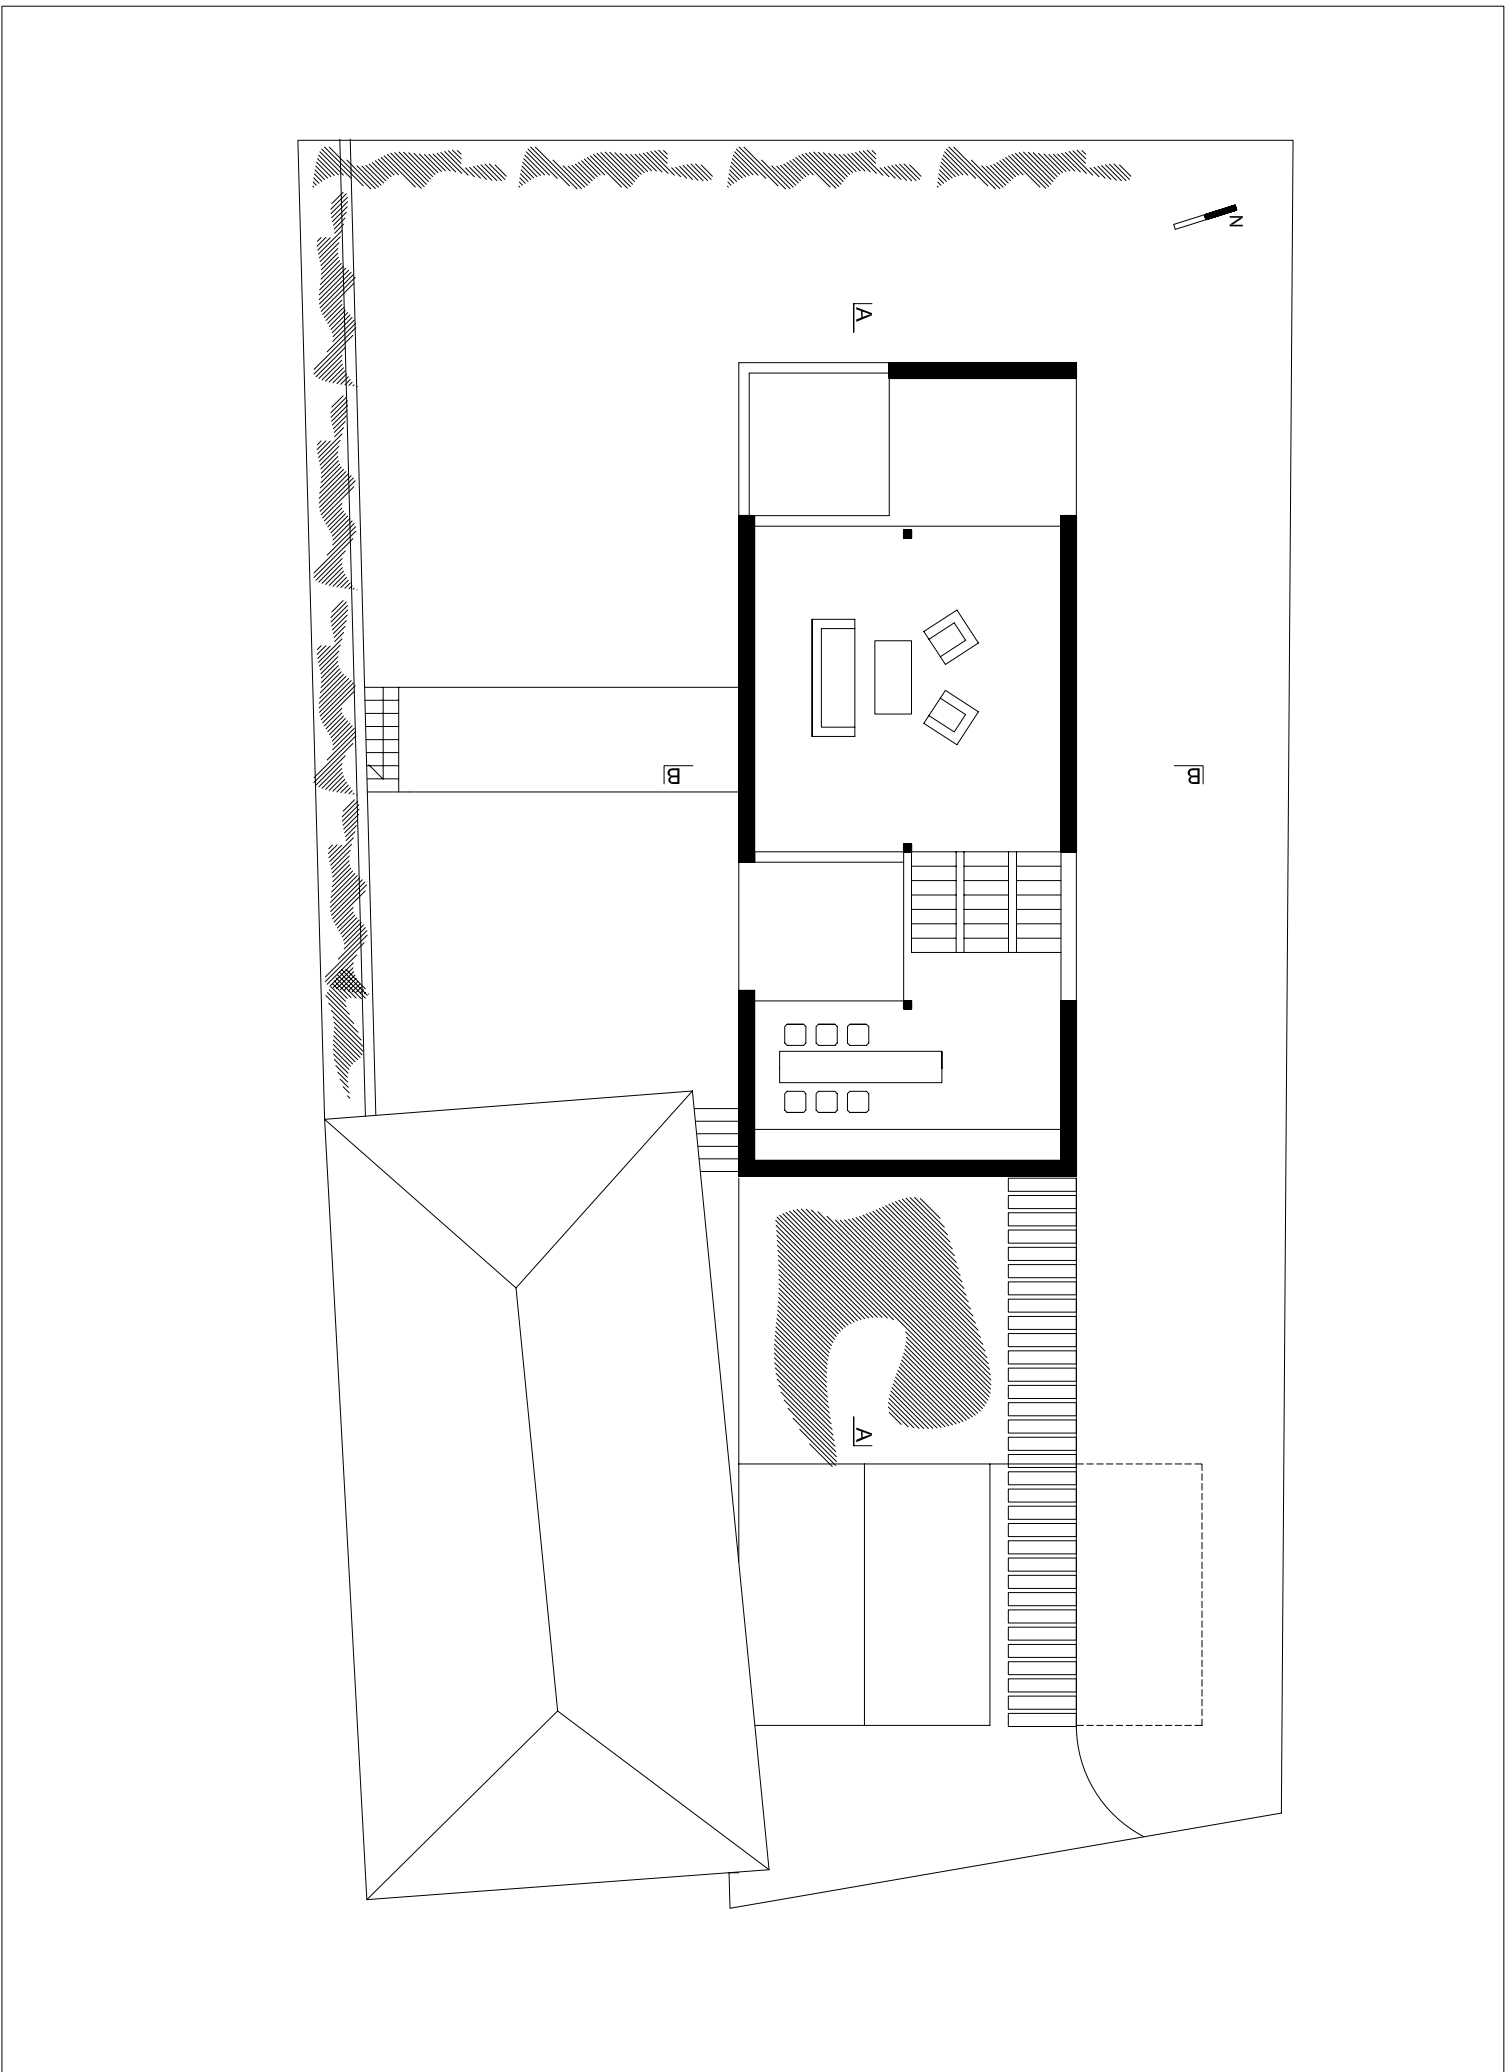

LEVEL +4.11 LEVEL +2.74

0 1m 2m 5m 10m

HOUSE IN GORDUNO
TICINO - SWITZERLAND

DAVIDE MACULLO ARCHITECT