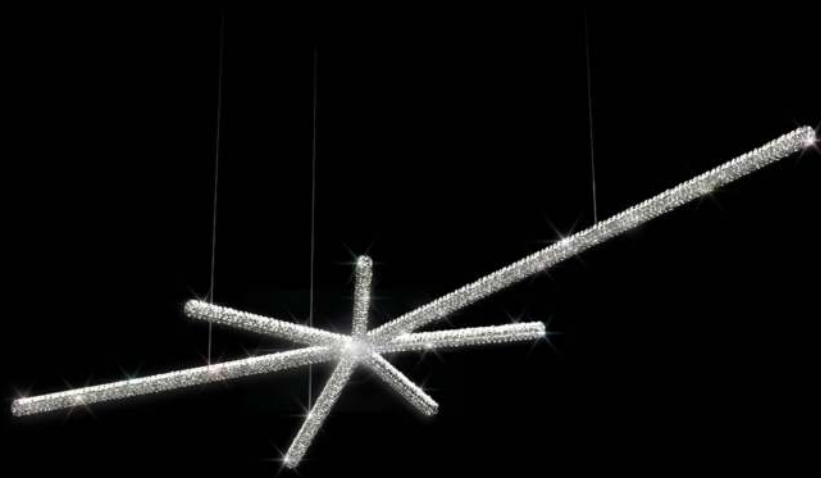

Polished stainless steel with Swarovski® crystals.

50 4 4

Light source: 2700 K, LED incl.

75 4 4

FINE LINE

FINE LINE STAR

Born as an extravagant extension of Fine Line's sophisticated shape, Fine Line Star reflects the light source of our Universe.