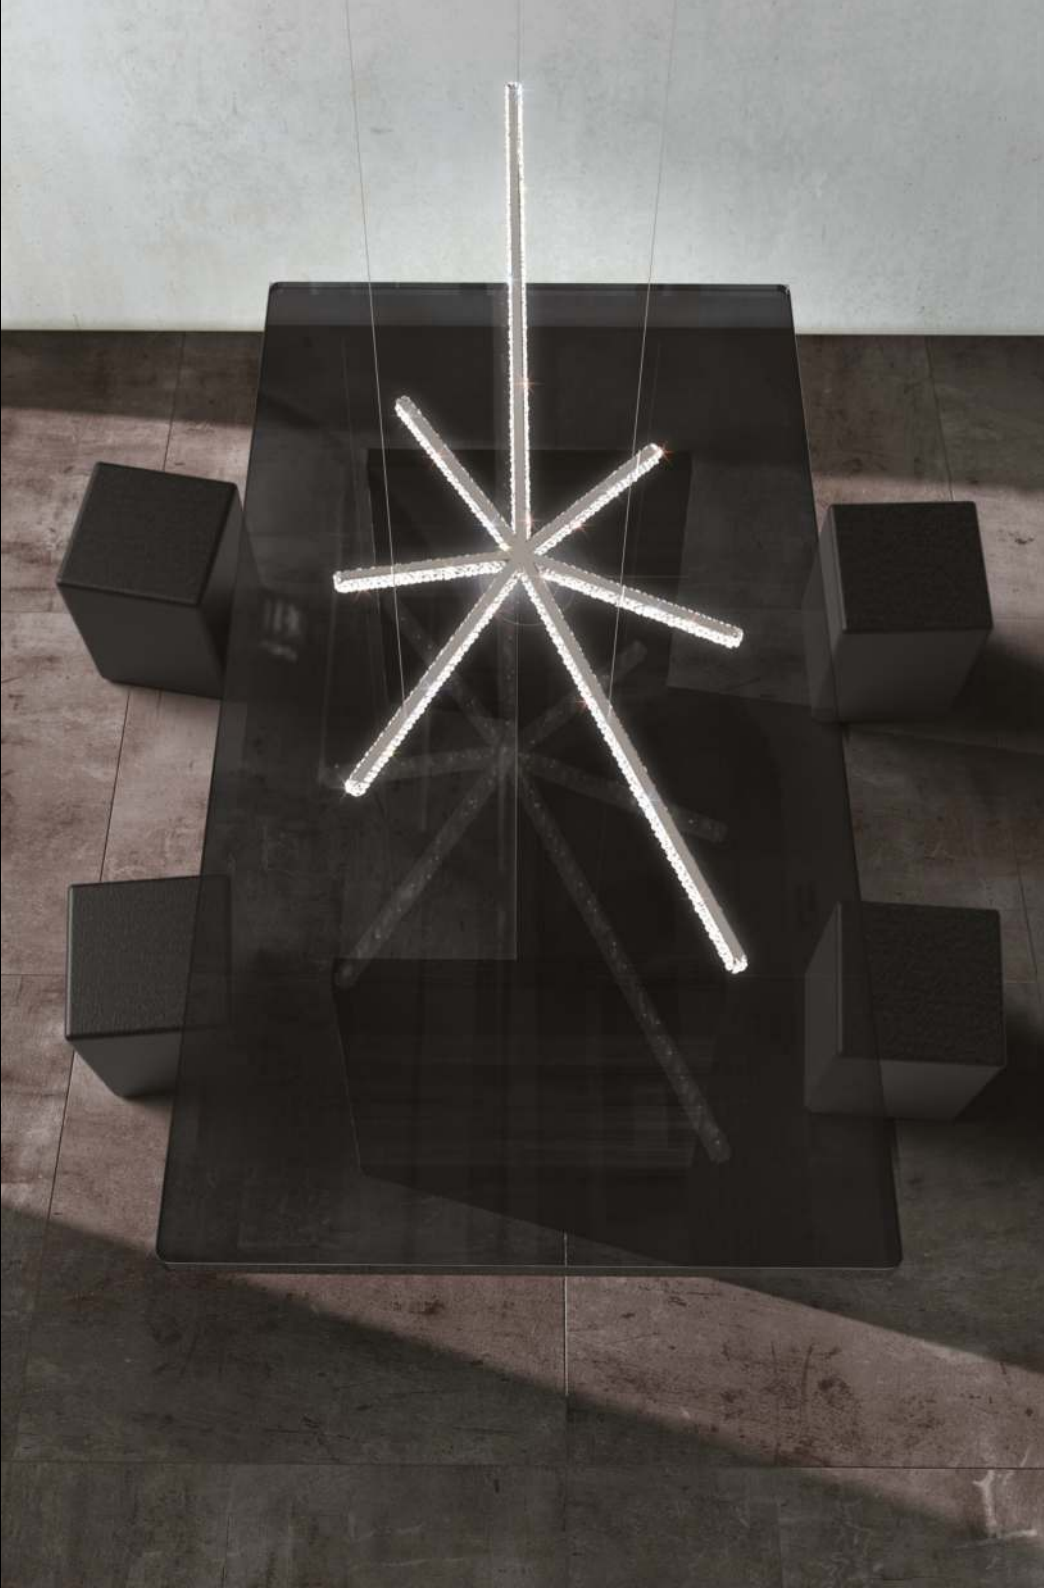

ORIGO

Compact sized contemporary crystal pendant, created to add warmth and glamour into the interior. Provides the possibility of infinite arrangements of various clusters, but can be also used as a single pendant. Skillfully handcrafted, polished copper lampshade with Swarovski® crystals.

Refined to the smallest details, Fine Line embodies the pure quintessence of light. With its delicate and sophisticated shape, it brings an ultimate sparkle into the interior.

Fine Line sizes in cm

L W H

Polished stainless steel with Swarovski® crystals.

50 4 4

Light source: 2700 K, LED incl.

75 4 4

FINE LINE

FINE LINE STAR

Born as an extravagant extension of Fine Line's sophisticated shape, Fine Line Star reflects the light source of our Universe.

Fine Line Star *sizes in cm*

L W H

*Polished stainless steel with Swarovski® crystals.
Light source: 2700 K, LED incl.*

180 58 4

INFINITY

Designed by János Héder, Infinity crystal chandelier awakes the power of eternity with its never ending loops, symbolises empowerment and everlasting positiveness. It offers a playful and dynamic illumination concept to any setting.