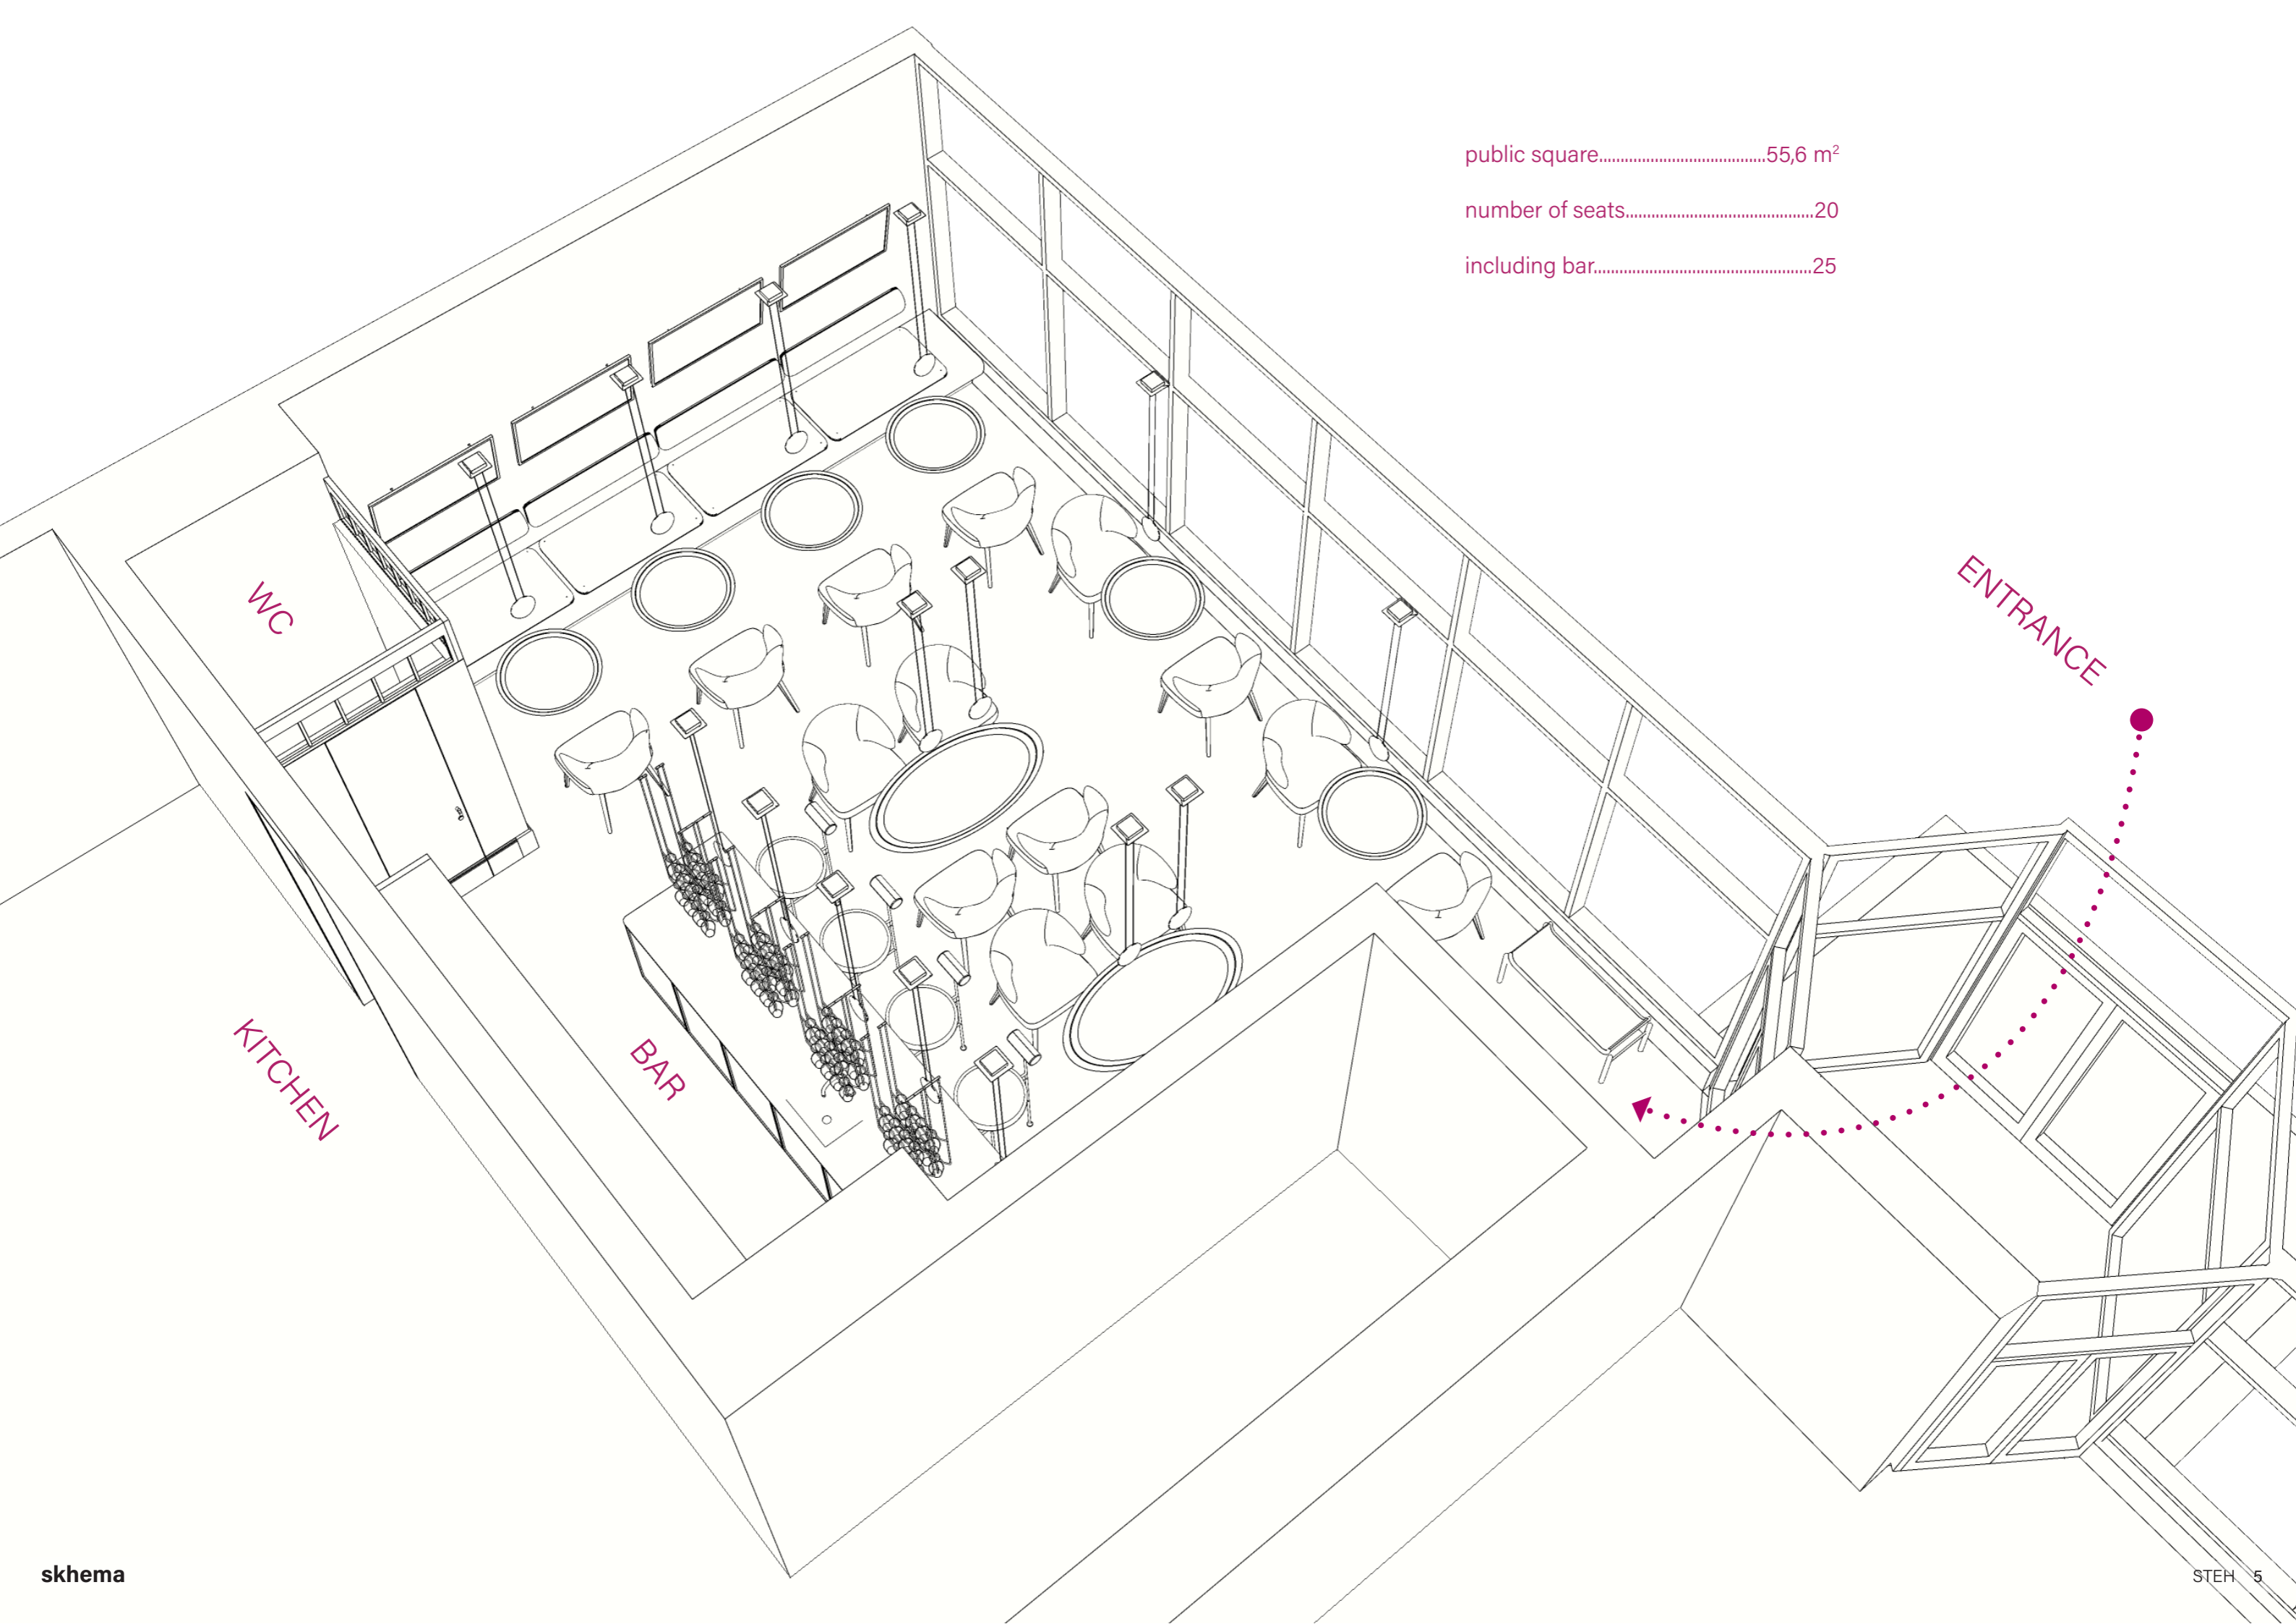

natural stone

tile

green accents

plaster

vintage mirror

brass

wood

public square.....55,6 m²
 number of seats.....20
 including bar.....25

public square.....55,6 m²
number of seats.....20
including bar.....25

ENTRANCE

WC

KITCHEN

BAR

Thank You

design@steh.space

+7 916 324 00 34

<https://steh.space/>