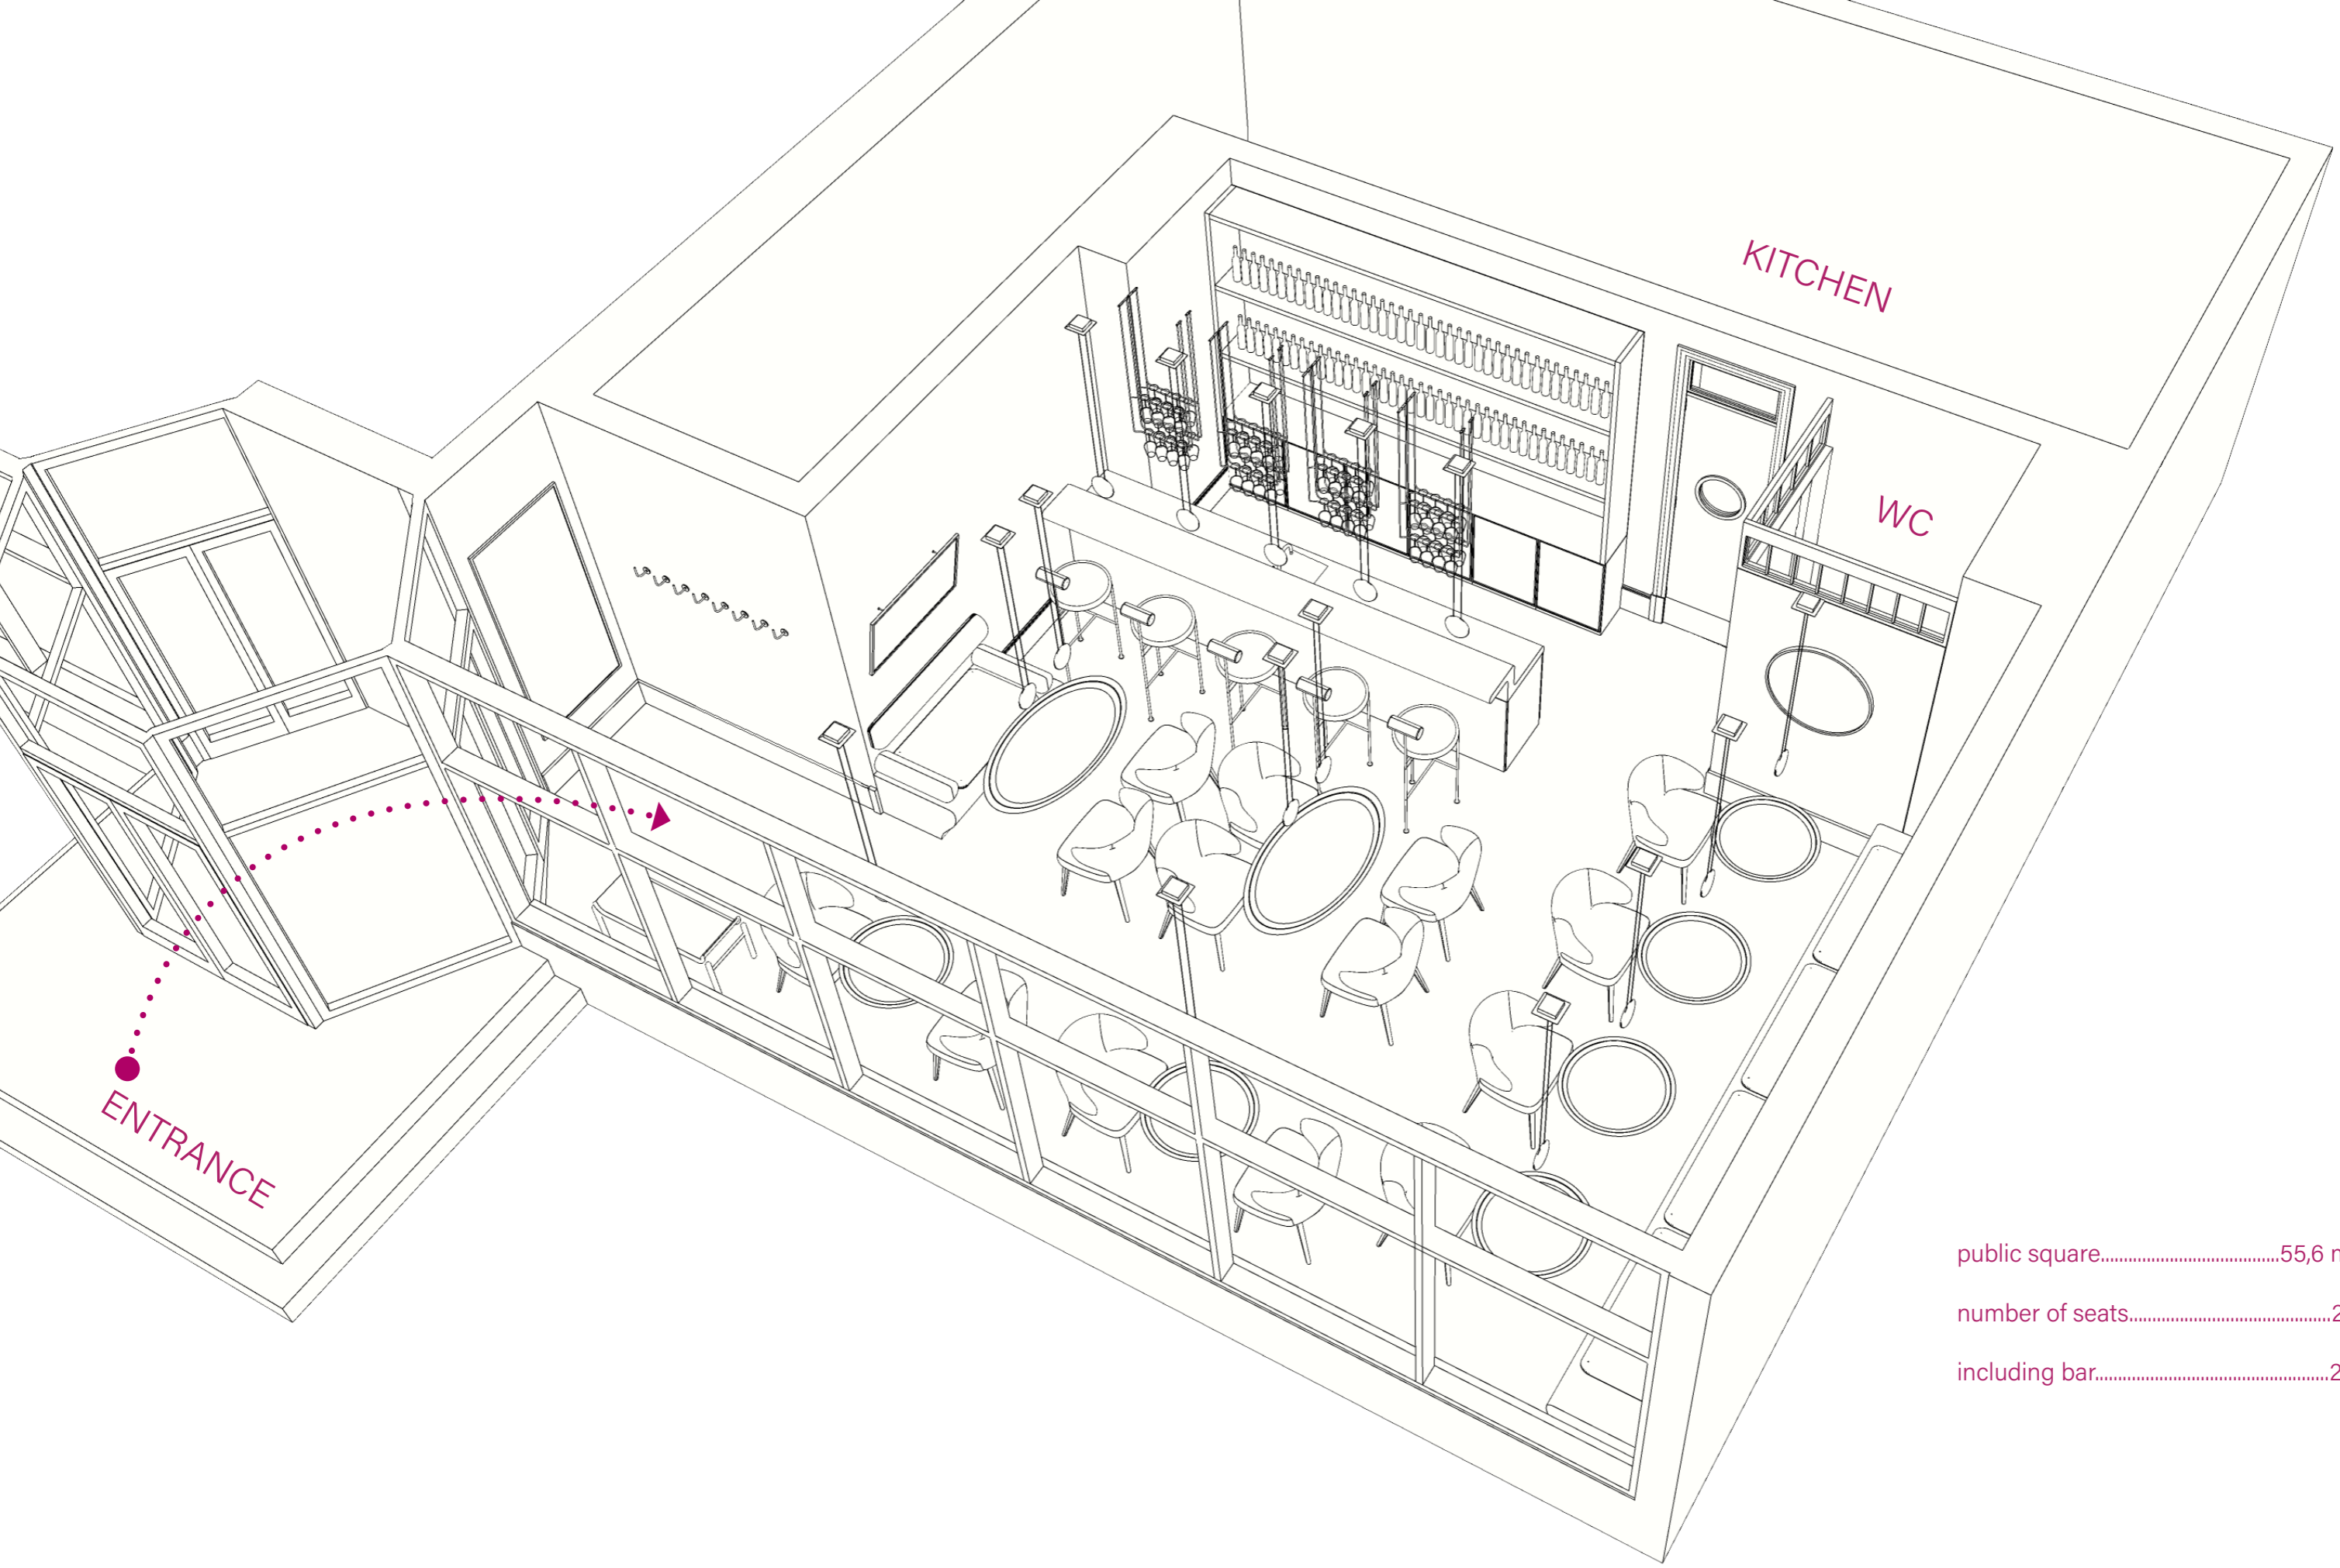

natural stone

tile

green accents

plaster

vintage mirror

brass

wood

public square.....55,6 m²
 number of seats.....20
 including bar.....25

public square.....55,6 m²
number of seats.....20
including bar.....25

ENTRANCE

WC

KITCHEN

BAR

Thank You

design@steh.space

+7 916 324 00 34