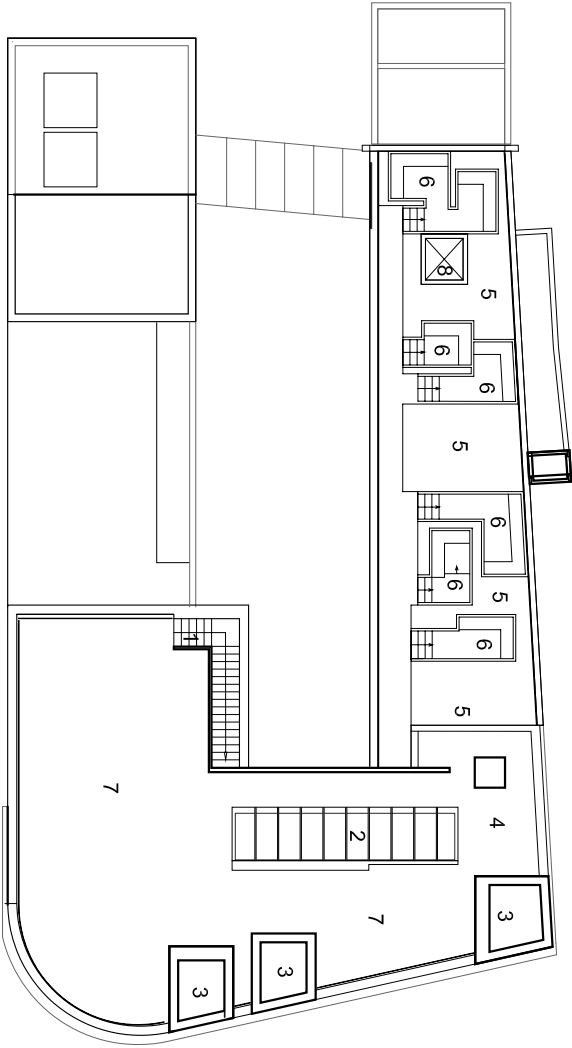

THE WATERHOUSE boutique hotel
ROOF PLAN

- 1 stair to roof bar
- 2 skylight
- 3 periscope
- 4 bar
- 5 sunken garden
- 6 seating pocket
- 7 seating area
- 8 void to guest room

north