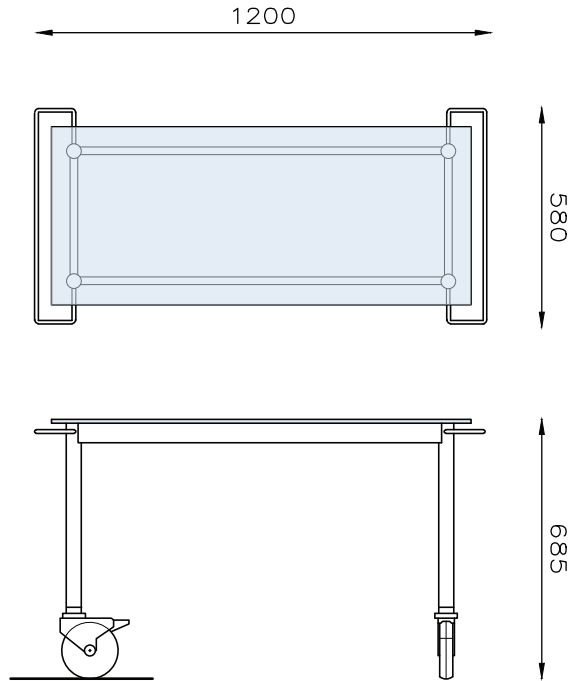

TABLE TROLLEY

CORIAN COLOUR RANGE