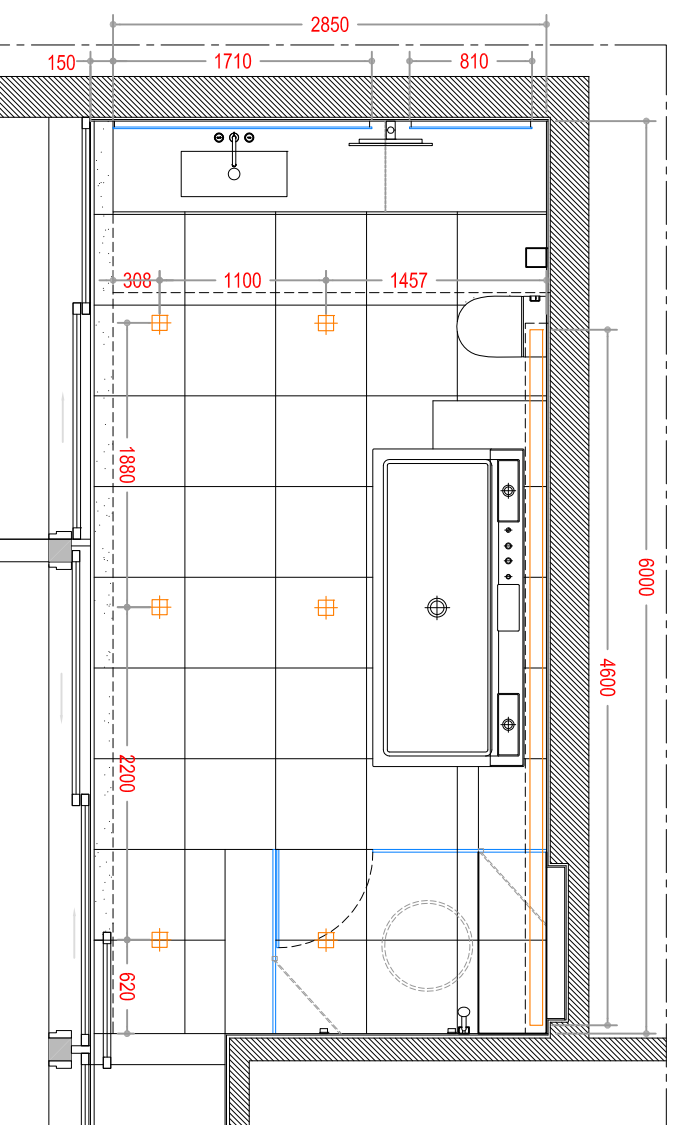

Mirror with concealed Lighting "Spio" by Antonio Lupi  
dim. 170x75 - 80x75

"In Tank" New Meridian by Roca

Bathub:whirlpool "Nahho" by Duravit. dim.210x100 cm.

⊞ Recessed down light

▭ Fluorescent light

Wall: Calacatta Marble  
customized size cut

Floor: Calacatta marble 60x60cm.

Shower taps: "Savoy" by Zucchetti

Sink taps: "Savoy" by Zucchetti

Undercounter sink 70x33cm. "universale" by Boffi

Accessories: "Savoy" by Zucchetti