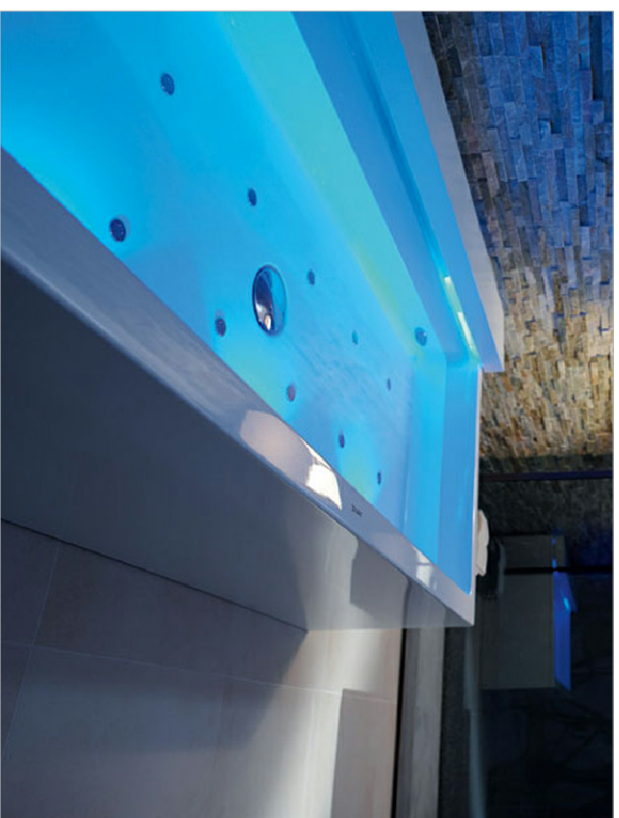

Mirror with concealed Lighting "Spio" by Antonio Lupi  
dim. 170x75 - 80x75

"In Tank" New Meridian by Roca

Bathub:whirlpool "Nahho" by Duravit. dim.210x100 cm.

⊞ Recessed down light

▭ Fluorescent light

Wall: Calacatta Marble  
customized size cut

Floor: Calacatta marble 60x60cm.

Shower taps: "Savoy" by Zucchetti

Sink taps: "Savoy" by Zucchetti

Undercounter sink 70x33cm. "universale" by Boffi

Accessories: "Savoy" by Zucchetti