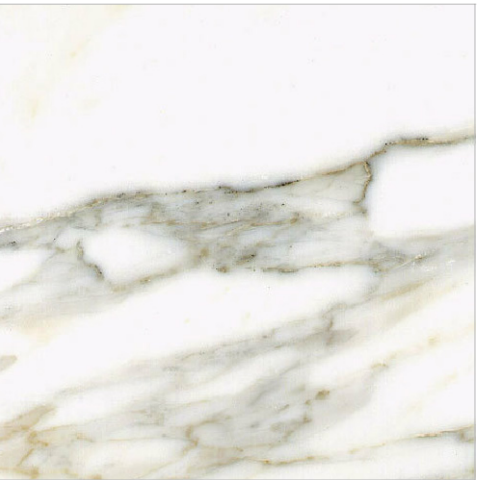

Mirror with concealed Lighting "Spio" by Antonio Lupi  
dim. 170x75 - 80x75

"In Tank" New Meridian by Roca

Bathub:whirlpool "Nahho" by Duravit. dim.210x100 cm.

⊞ Recessed down light

▭ Fluorescent light

Wall: Calacatta Marble  
customized size cut

Floor: Calacatta marble 60x60cm.

Shower taps: "Savoy" by Zucchetti

Sink taps: "Savoy" by Zucchetti

Undercounter sink 70x33cm. "universale" by Boffi

Accessories: "Savoy" by Zucchetti