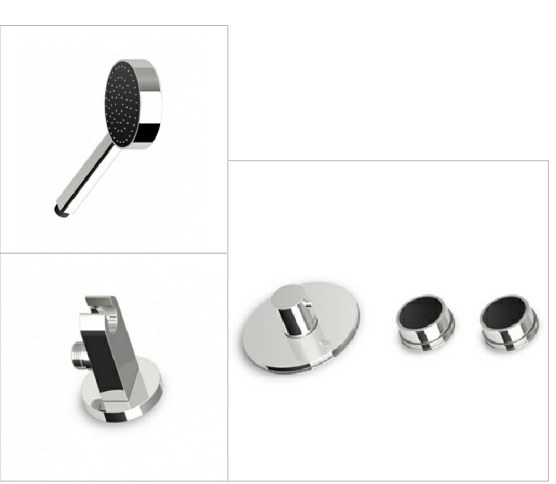

Mirror with concealed Lighting "Spio" by Antonio Lupi  
dim. 170x75 - 80x75

"In Tank" New Meridian by Roca

Bathub:whirlpool "Nahho" by Duravit. dim.210x100 cm.

⊞ Recessed down light

▭ Fluorescent light

Wall: Calacatta Marble  
customized size cut

Floor: Calacatta marble 60x60cm.

Shower taps: "Savoy" by Zucchetti

Sink taps: "Savoy" by Zucchetti

Undercounter sink 70x33cm. "universale" by Boffi

Accessories: "Savoy" by Zucchetti