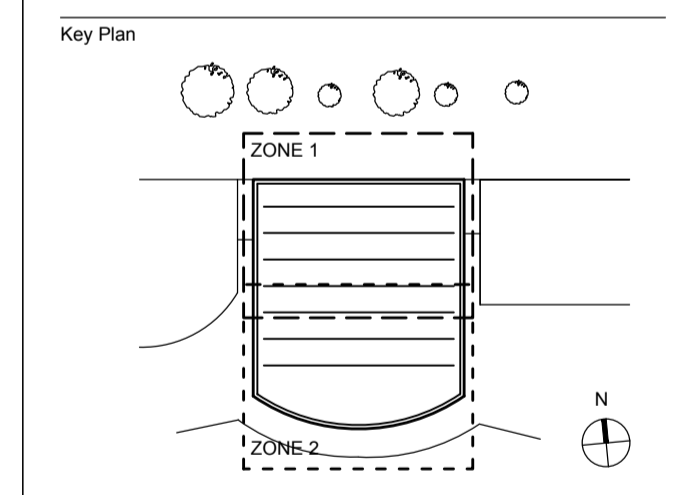

Client
UNIVERSITY OF CAMBRIDGE
BUILDING AND ESTATES DEPARTMENT

Job Title
University of Cambridge
Sports Centre
Phase 1

Drawing Title
Detailed Arrangement
Internal Fitout & General Joinery
Wall Finishes
MainHall Low Level

Scale at A1 1:10

Discipline Architecture

Job No 216638-00 Drawing Status Publicity

Drawing No W-43-709 Issue

G:\Jobs\216638-00 University of Cambridge Sports Centre Phase 1\43 Drawing\43-01-02 Arch\A1 PUBLICITY DRAWINGS\MainHall-W-43-709.dwg 30 Oct 2013 11:20:28 by 254F5B95-EACT-460C-87C1-BB66-ACC3F50 admin.msh