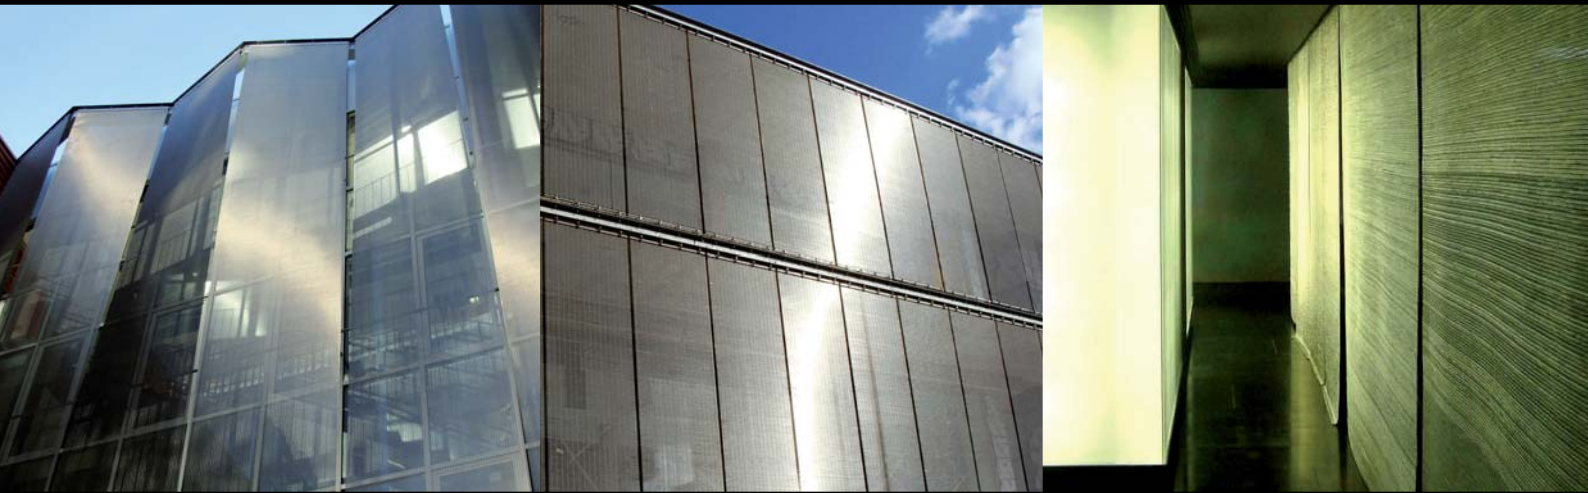

the inox in color

ARCHITECTURAL & DECORATIVE
STAINLESS STEEL

www.theinoxincolor.com

THE INOX IN COLOR

Ctra. C-16c km 3,450 · 08272 SANT FRUITÓS DE BAGES (Barcelona) SPAIN

T. (+34) 93 876 01 15 · F. (+34) 93 876 00 73

info@theinoxincolor.com · www.theinoxincolor.com