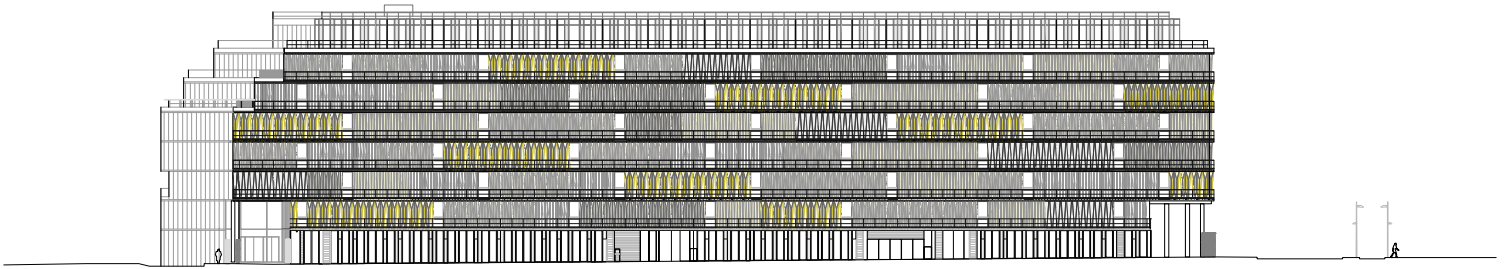

DFA | DIETMAR FEICHTINGER ARCHITECTES - AUBERVILLIERS - VEOLIA HEADQUARTERS - WEST ELEVATION

DFA | DIETMAR FEICHTINGER ARCHITECTES - AUBERVILLIERS - VEOLIA HEADQUARTERS - WEST ELEVATION