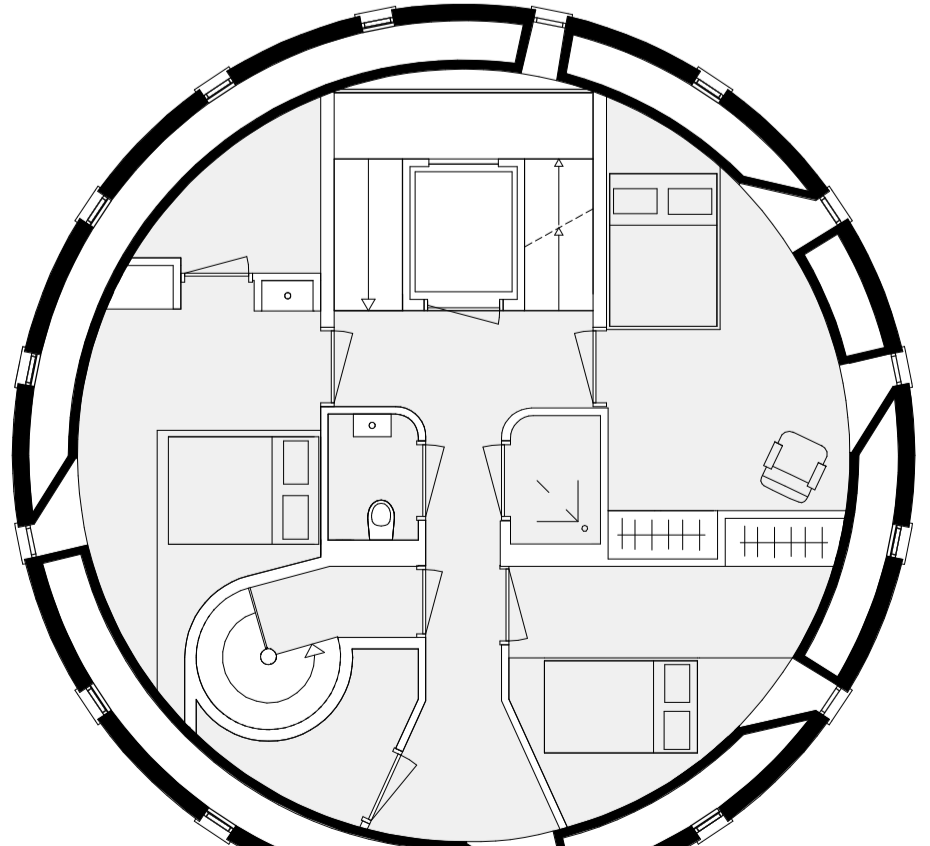

5e Verdieping

TV room - private concert hall
Watertower Penthouse
5th floor (in formal reservoir)

dakaanzicht

Rooftopview

4e Verdieping

entrance - cloakroom
Watertower Penthouse
4th floor

9e Verdieping

Living - 360 view
Watertower Penthouse
9th floor

Studio boven

mezzanine apartment
1st floor +
2nd floor +
3rd floor +

8e Verdieping

Kitchen - diningroom
Watertower Penthouse
8th floor (in formal reservoir)

Studio onder

Appartment
1st floor
2nd floor
3rd floor

7e Verdieping

Master bedroom, cloakroom, bathroom
loggia
Watertower Penthouse
7th floor (in formal reservoir)

begane grond

Café
Ground level - street

6e Verdieping

Guestrooms
Watertower Penthouse
6th floor (in formal reservoir)