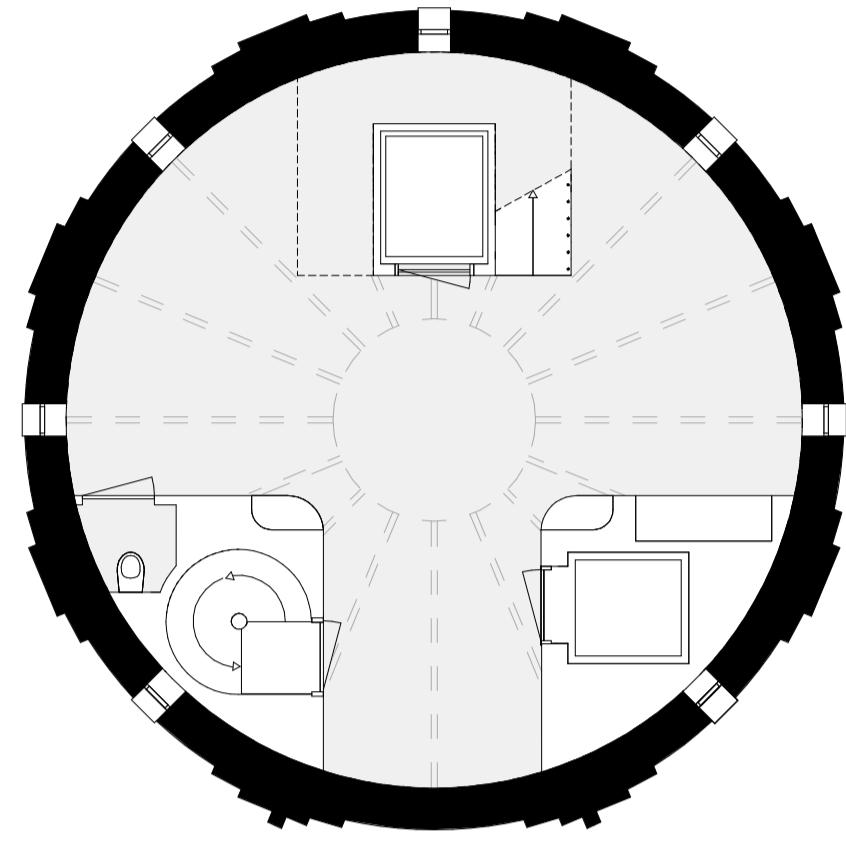

5e Verdieping

TV room - private concert hall
Watertower Penthouse
5th floor (in formal reservoir)

dakaanzicht

Rooftopview

4e Verdieping

entrance - cloakroom
Watertower Penthouse
4th floor

9e Verdieping

Living - 360 view
Watertower Penthouse
9th floor

Studio boven

mezzanine apartment
1st floor +
2nd floor +
3rd floor +

8e Verdieping

Kitchen - diningroom
Watertower Penthouse
8th floor (in formal reservoir)

Studio onder

Appartment
1st floor
2nd floor
3rd floor

7e Verdieping

Master bedroom, cloakroom, bathroom
loggia
Watertower Penthouse
7th floor (in formal reservoir)

begane grond

Café
Ground level - street

6e Verdieping

Guestrooms
Watertower Penthouse
6th floor (in formal reservoir)