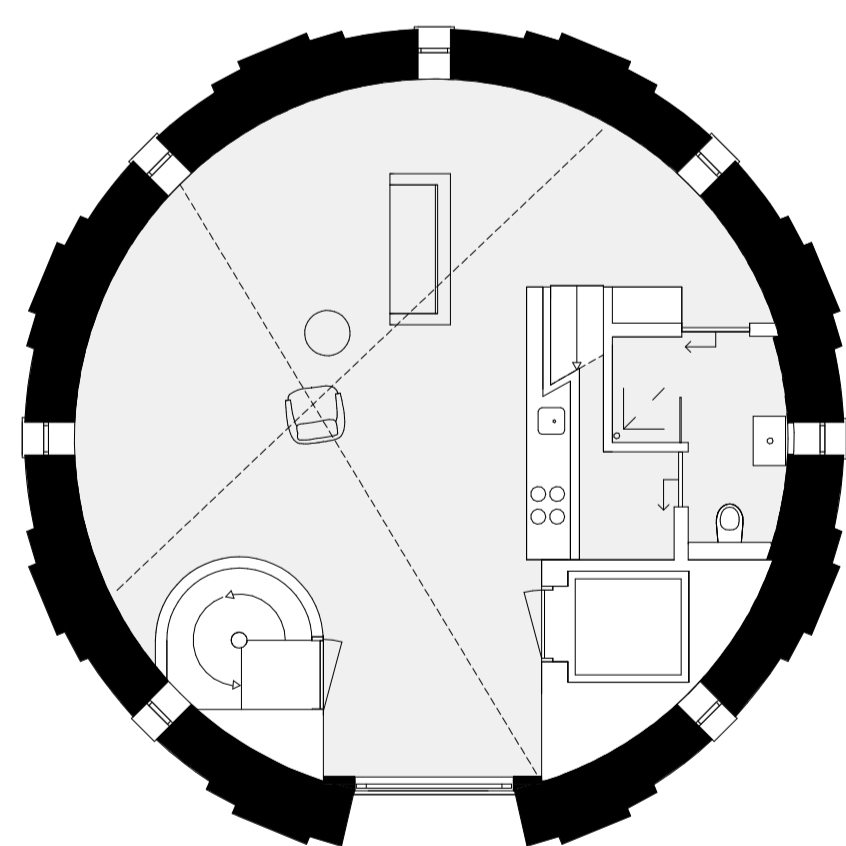

5e Verdieping

TV room - private concert hall
Watertower Penthouse
5th floor (in formal reservoir)

dakaanzicht

Rooftopview

4e Verdieping

entrance - cloakroom
Watertower Penthouse
4th floor

9e Verdieping

Living - 360 view
Watertower Penthouse
9th floor

Studio boven

mezzanine apartment
1st floor +
2nd floor +
3rd floor +

8e Verdieping

Kitchen - diningroom
Watertower Penthouse
8th floor (in formal reservoir)

Studio onder

Appartment
1st floor
2nd floor
3rd floor

7e Verdieping

Master bedroom, cloakroom, bathroom
loggia
Watertower Penthouse
7th floor (in formal reservoir)

begane grond

Café
Ground level - street

6e Verdieping

Guestrooms
Watertower Penthouse
6th floor (in formal reservoir)