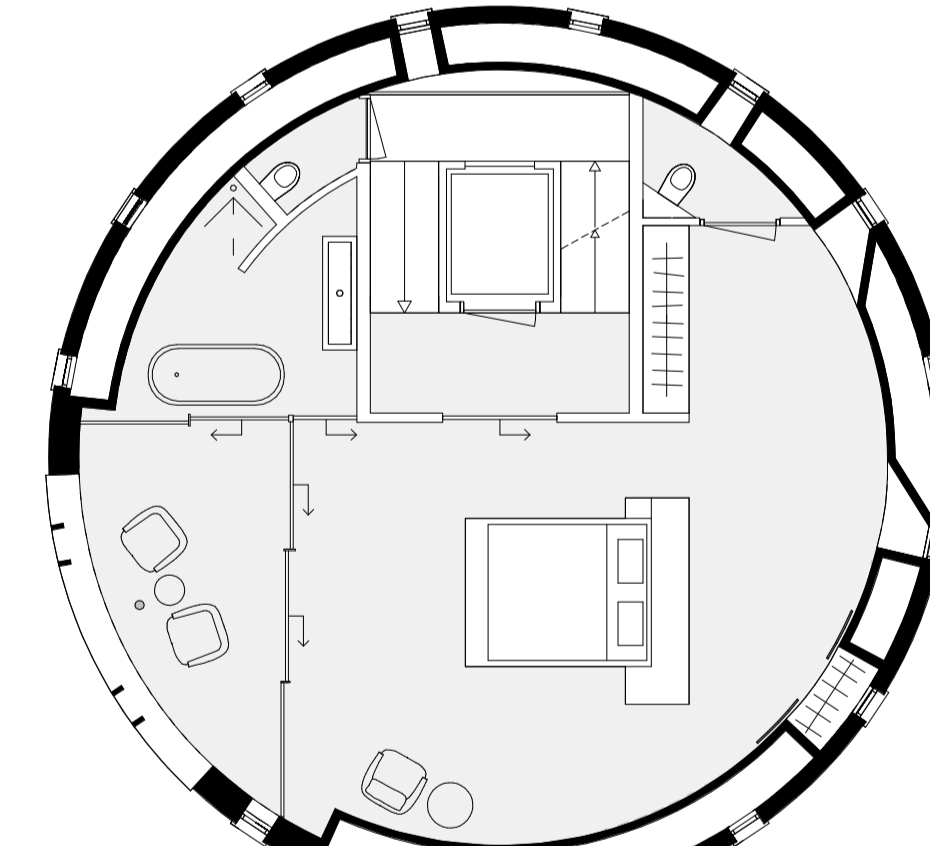

5e Verdieping

TV room - private concert hall
Watertower Penthouse
5th floor (in formal reservoir)

dakaanzicht

Rooftopview

4e Verdieping

entrance - cloakroom
Watertower Penthouse
4th floor

9e Verdieping

Living - 360 view
Watertower Penthouse
9th floor

Studio boven

mezzanine apartment
1st floor +
2nd floor +
3rd floor +

8e Verdieping

Kitchen - diningroom
Watertower Penthouse
8th floor (in formal reservoir)

Studio onder

Appartment
1st floor
2nd floor
3rd floor

7e Verdieping

Master bedroom, cloakroom, bathroom
loggia
Watertower Penthouse
7th floor (in formal reservoir)

begane grond

Café
Ground level - street

6e Verdieping

Guestrooms
Watertower Penthouse
6th floor (in formal reservoir)