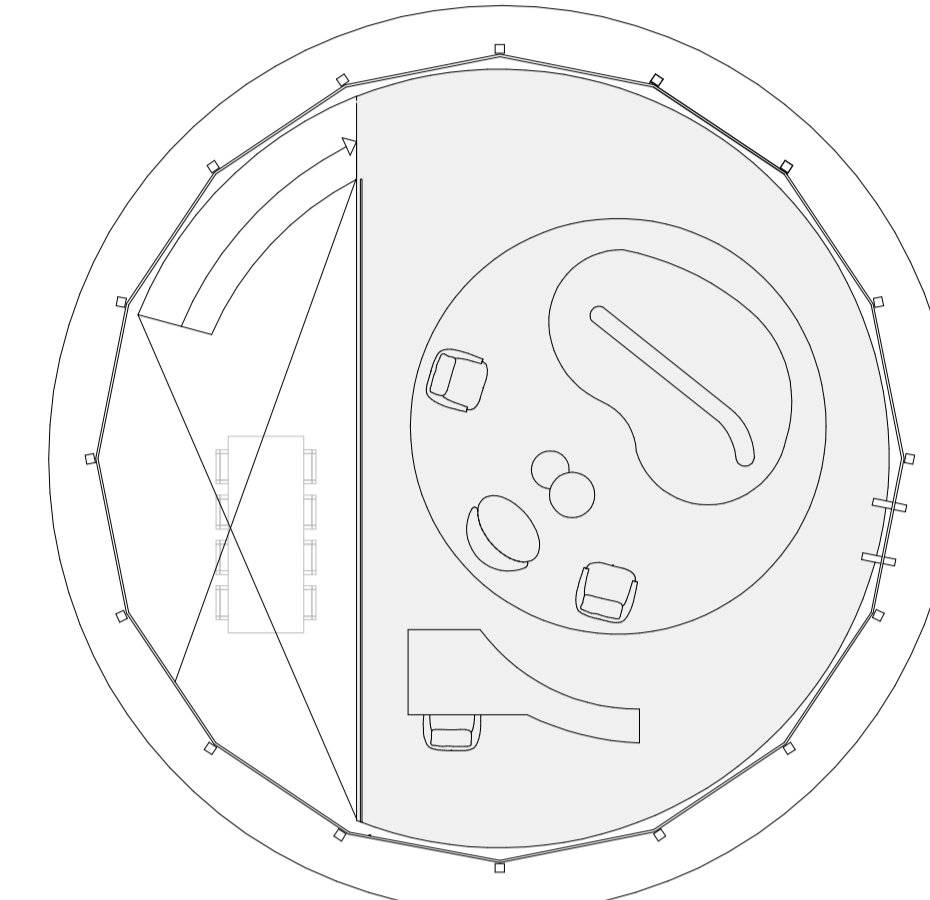

5e Verdieping

TV room - private concert hall
Watertower Penthouse
5th floor (in formal reservoir)

dakaanzicht

Rooftopview

4e Verdieping

entrance - cloakroom
Watertower Penthouse
4th floor

9e Verdieping

Living - 360 view
Watertower Penthouse
9th floor

Studio boven

mezzanine apartment
1st floor +
2nd floor +
3rd floor +

8e Verdieping

Kitchen - diningroom
Watertower Penthouse
8th floor (in formal reservoir)

Studio onder

Appartment
1st floor
2nd floor
3rd floor