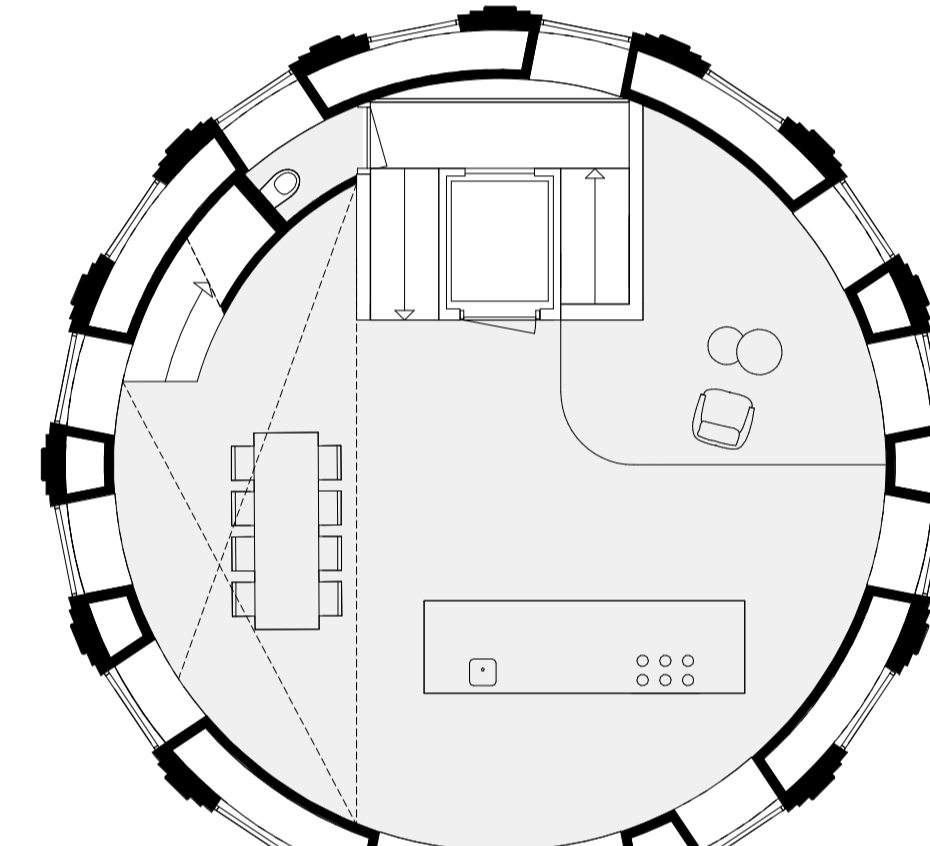

5e Verdieping

TV room - private concert hall
Watertower Penthouse
5th floor (in formal reservoir)

dakaanzicht

Rooftopview

4e Verdieping

entrance - cloakroom
Watertower Penthouse
4th floor

9e Verdieping

Living - 360 view
Watertower Penthouse
9th floor

Studio boven

mezzanine apartment
1st floor +
2nd floor +
3rd floor +

8e Verdieping

Kitchen - diningroom
Watertower Penthouse
8th floor (in formal reservoir)

Studio onder

Appartment
1st floor
2nd floor
3rd floor

7e Verdieping

Master bedroom, cloakroom, bathroom
loggia
Watertower Penthouse
7th floor (in formal reservoir)

begane grond

Café
Ground level - street

6e Verdieping

Guestrooms
Watertower Penthouse
6th floor (in formal reservoir)