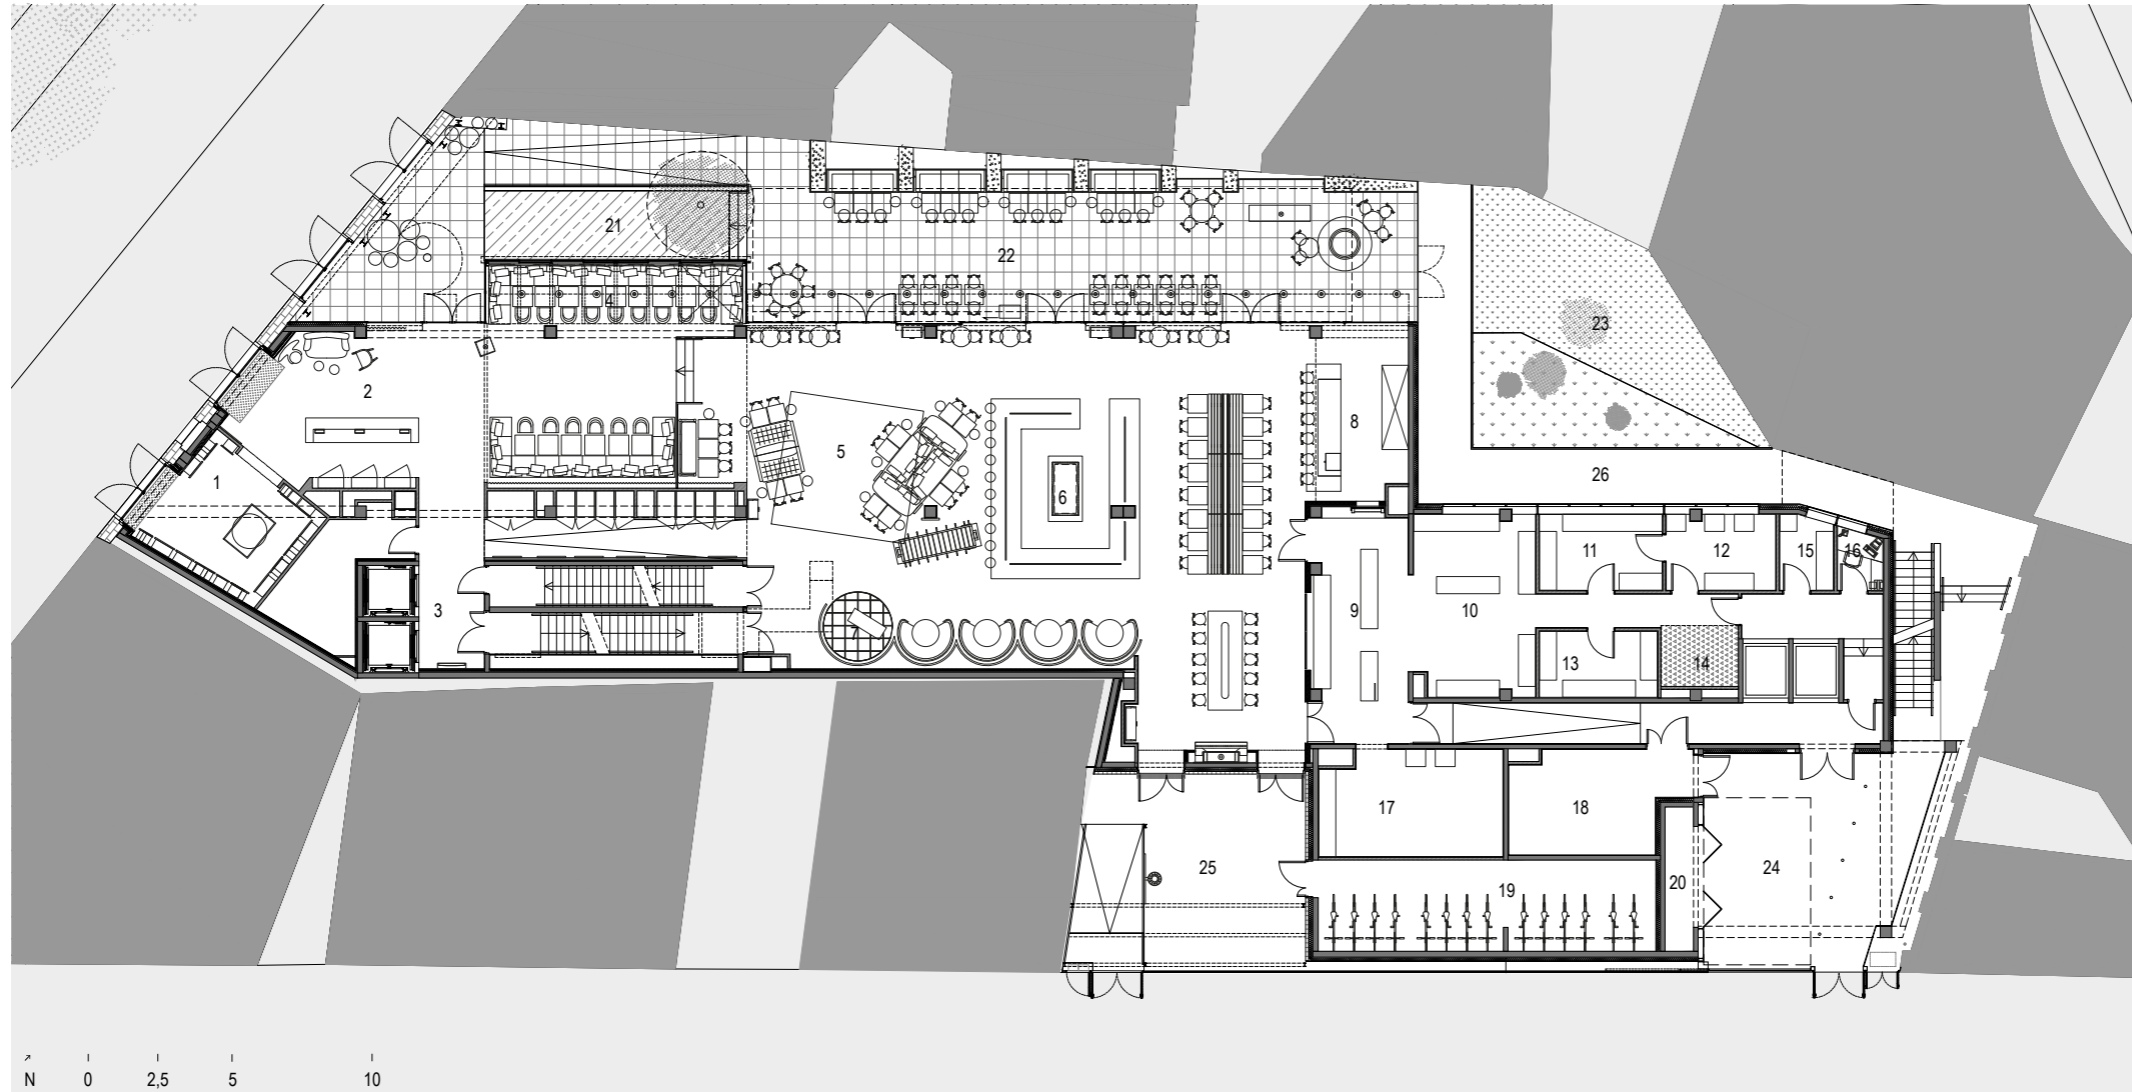

Mama Shelter Toulouse

indoor public spaces

- 1 — shop
- 2 — reception
- 3 — ground floor landing
- 4 — bow window
- 5 — restaurant
- 6 — bar
- 7 — stage
- 8 — grill area

private indoor spaces

- 9 — office
- 10 — cooking area
- 11 — cold preparation
- 12 — banquet preparation
- 13 — pastry preparation
- 14 — cold room
- 15 — vegetable storage
- 16 — office

- 17 — laundry
- 18 — bine store
- 19 — bike store
- 20 — refrigeration area

outdoor areas

- 21 — boules pitch
- 22 — ground floor terrace
- 23 — planted slope
- 24 — delivery area
- 25 — secondary terrace
- 26 — emergency exit