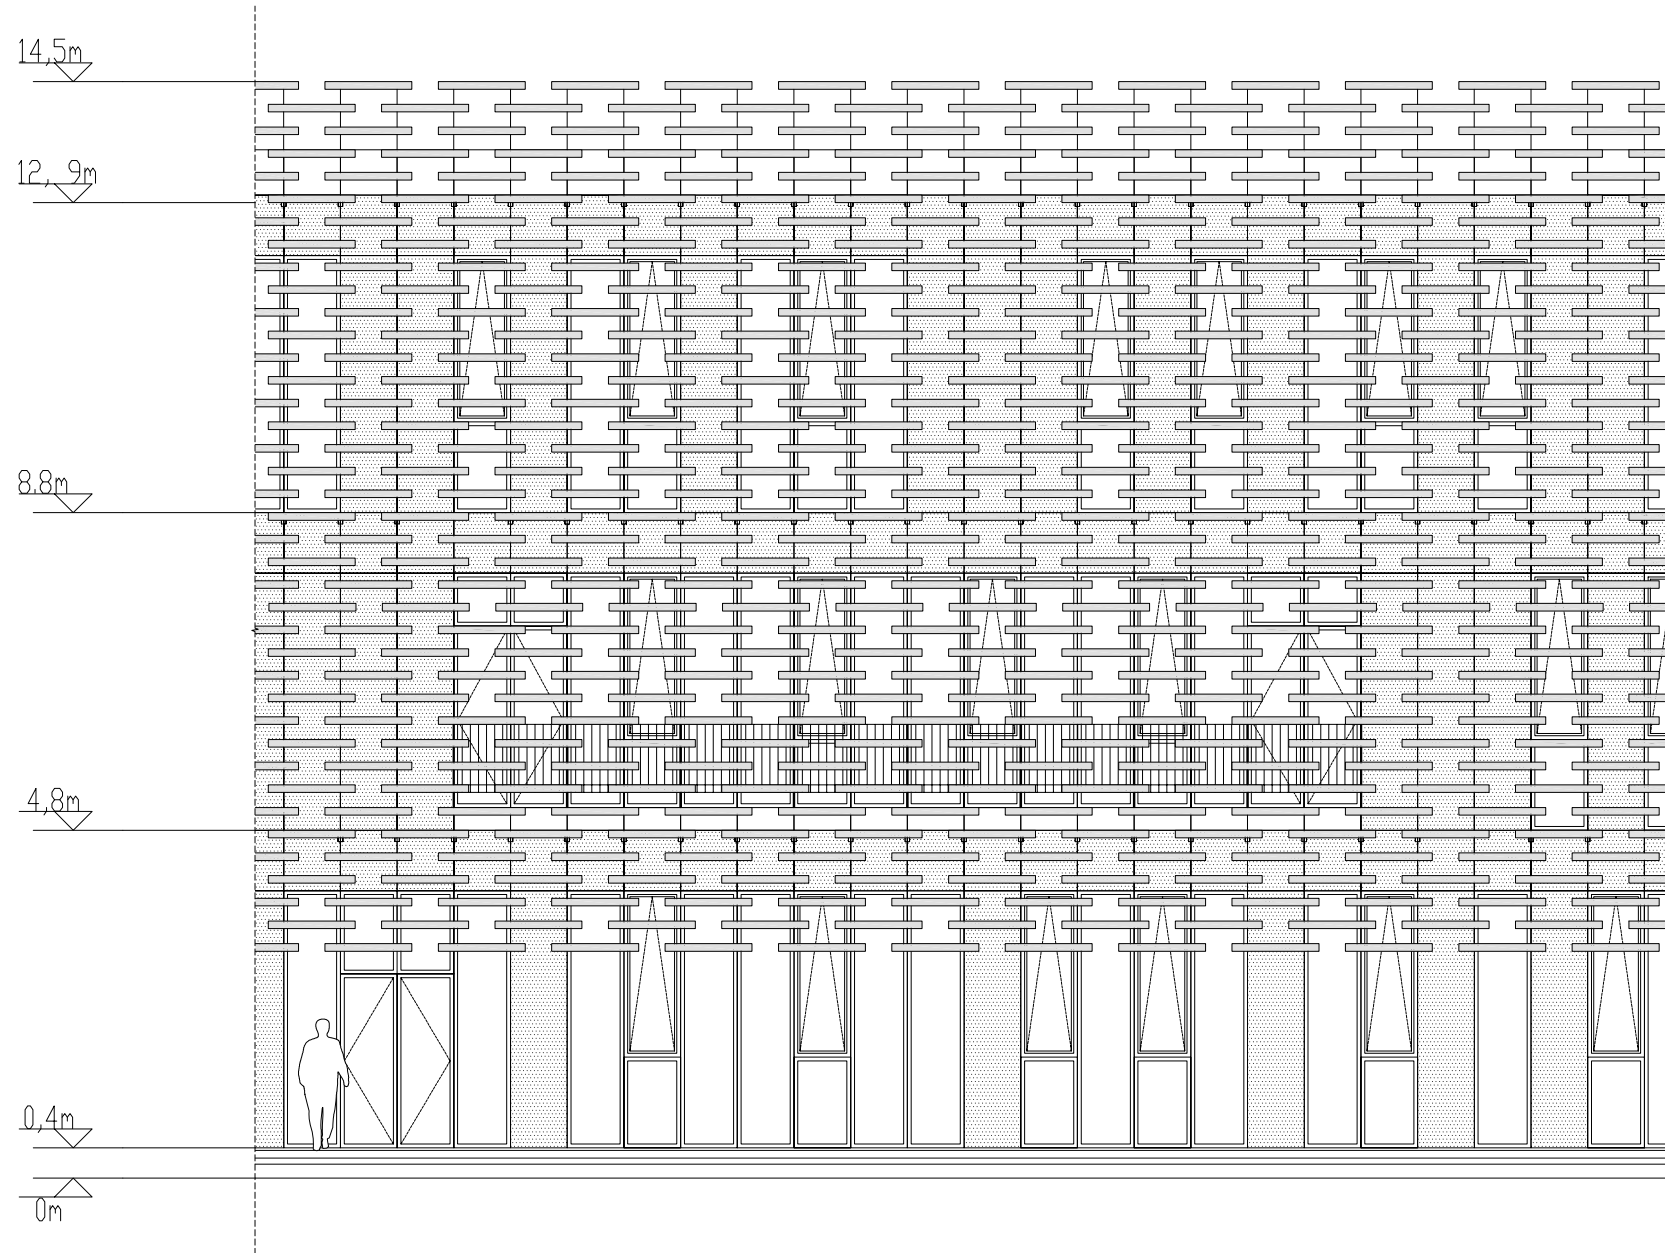

INTERNATIONAL FRENCH SCHOOL OF BEIJING
ELEVATION DETAIL

SCALE 1:100

J JACQUES
F FERRIER
A ARCHITECTURE