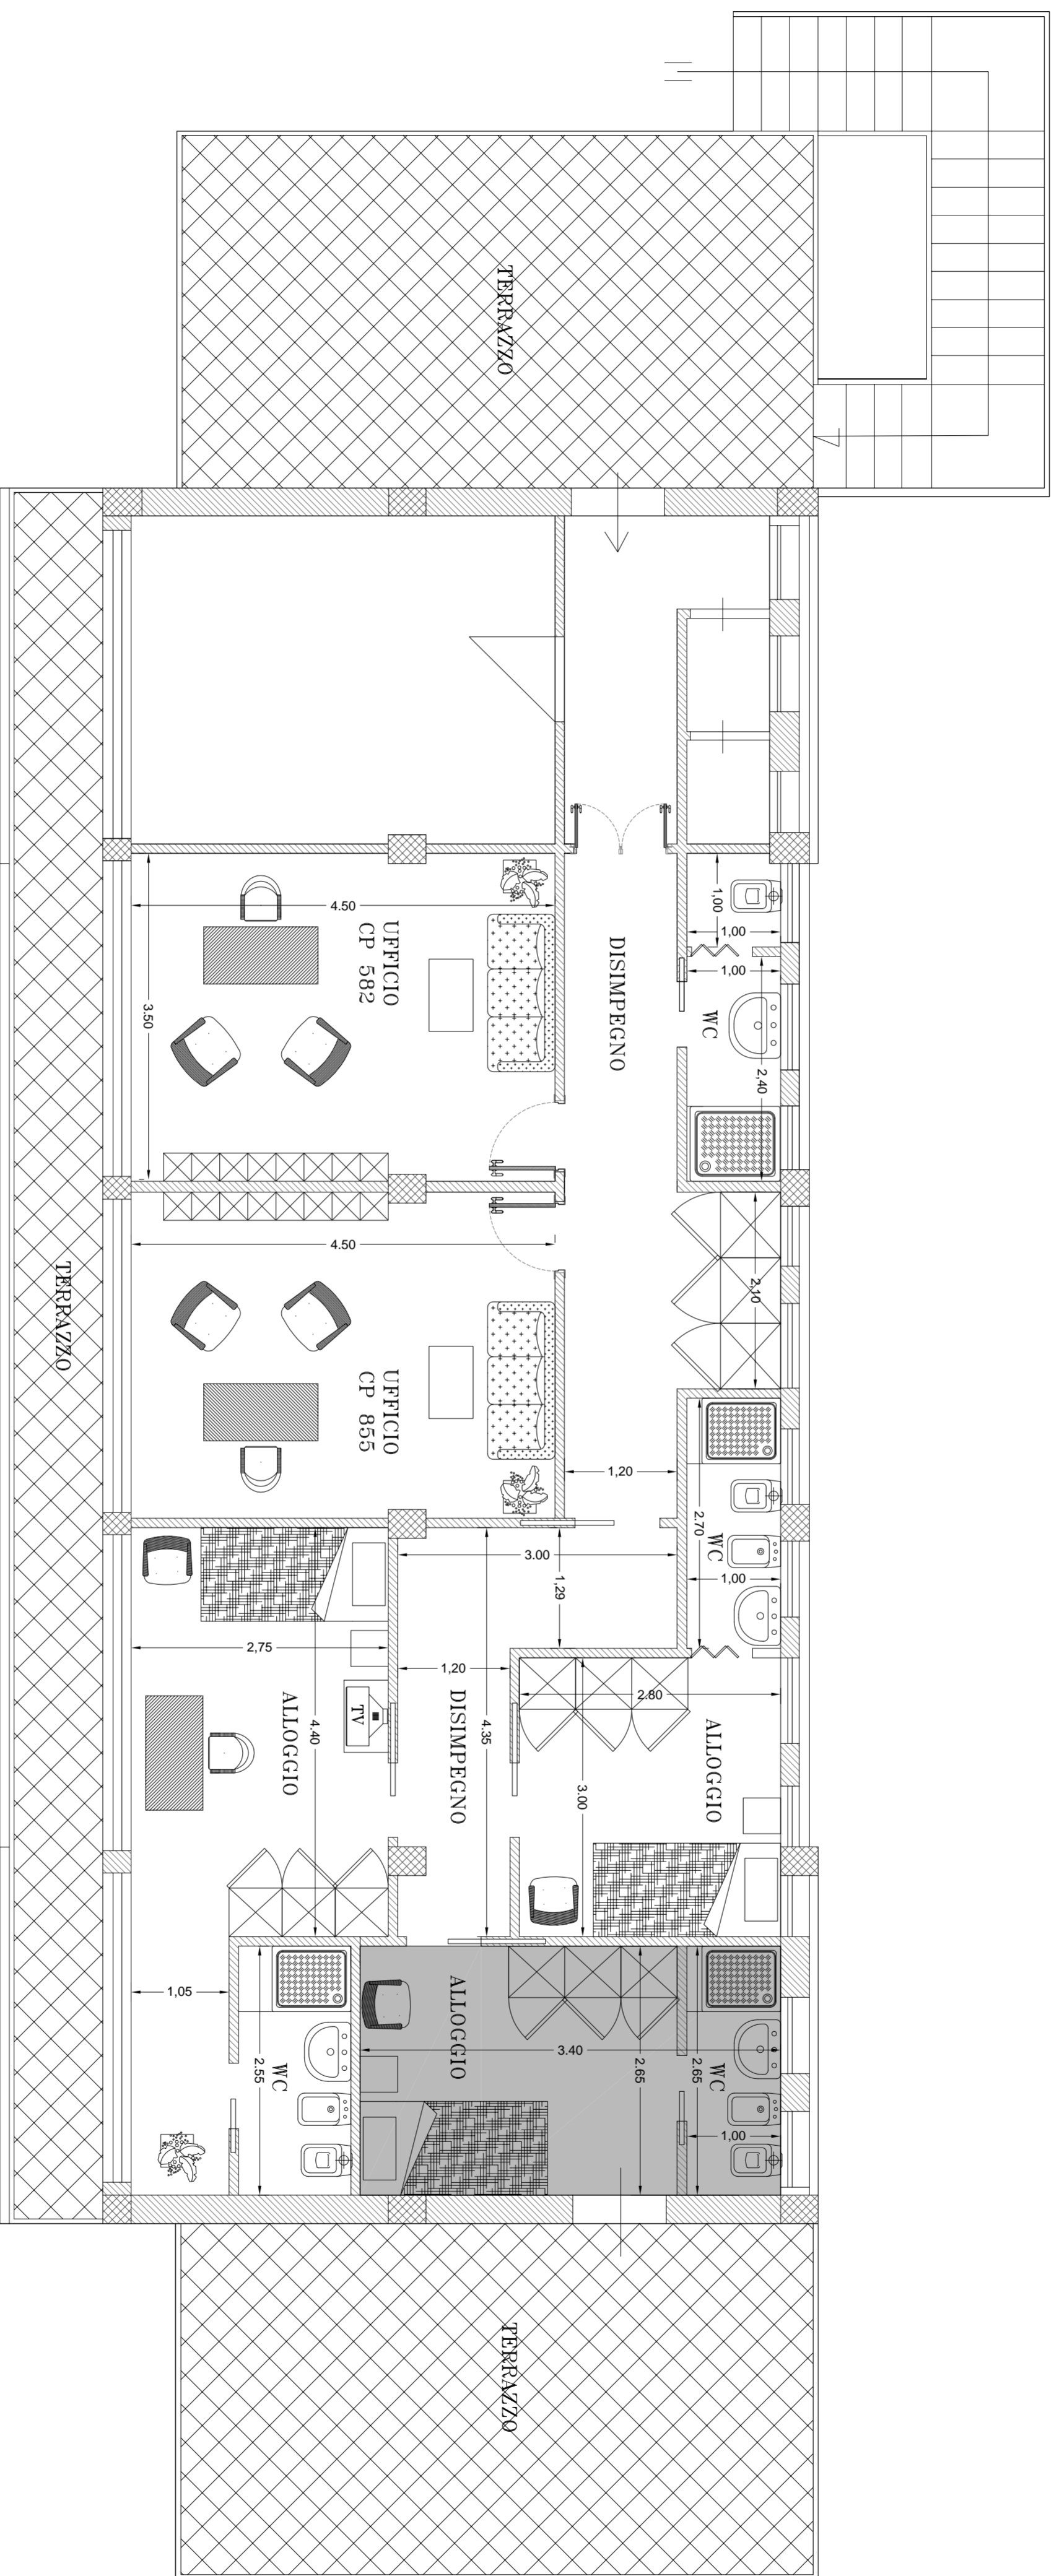

# PIANTA rapp. 1:50

ZONA RIALZATA

This document was created with Win2PDF available at <http://www.win2pdf.com>.  
The unregistered version of Win2PDF is for evaluation or non-commercial use only.  
This page will not be added after purchasing Win2PDF.