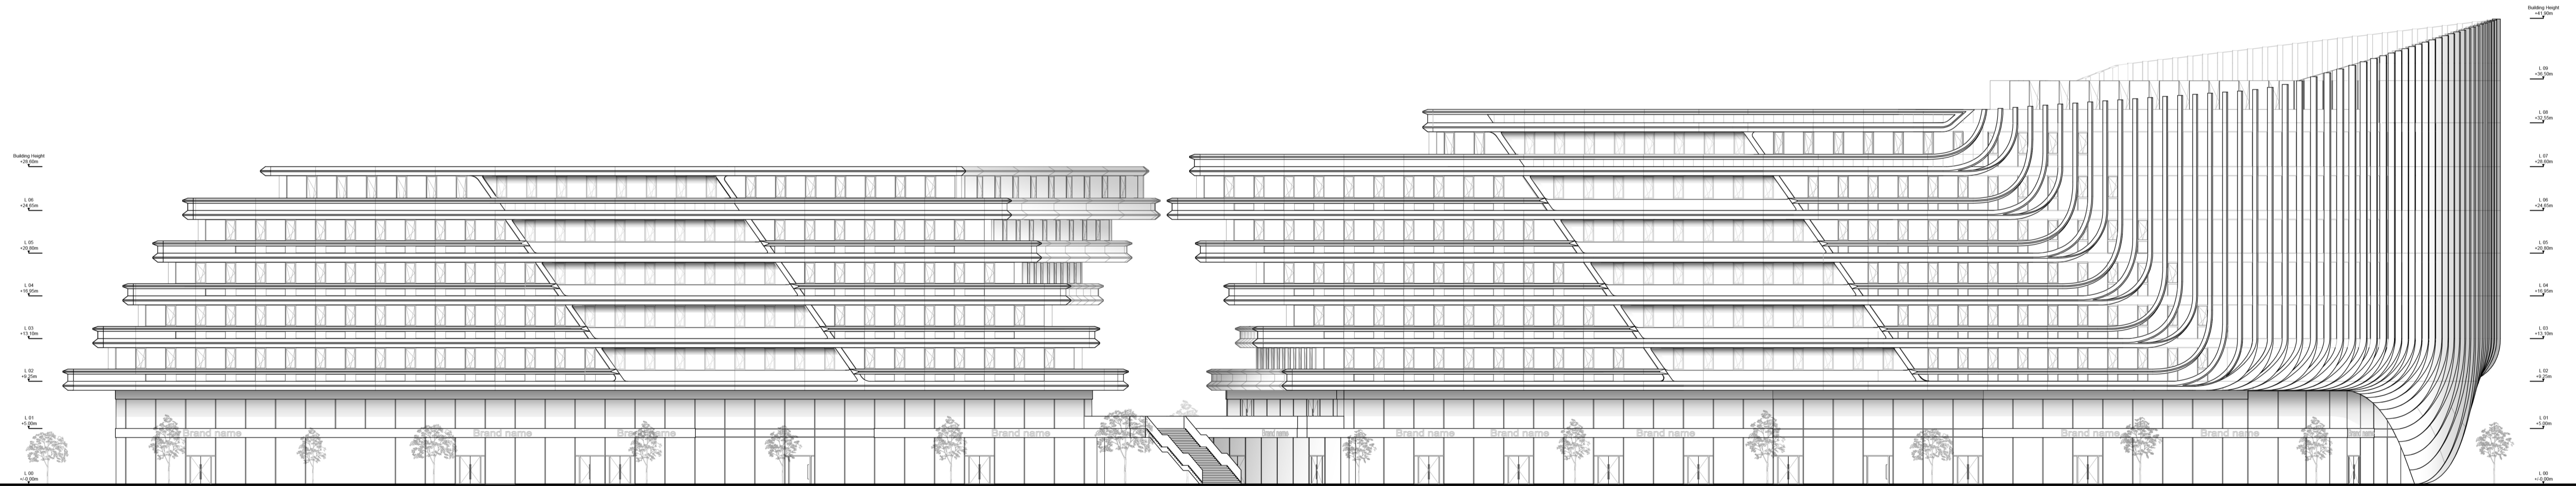

1 SOUTH ELEVATION
Scale: 1/300

2 NORTH ELEVATION
Scale: 1/300

Masaryčka Building
Zaha Hadid Architects