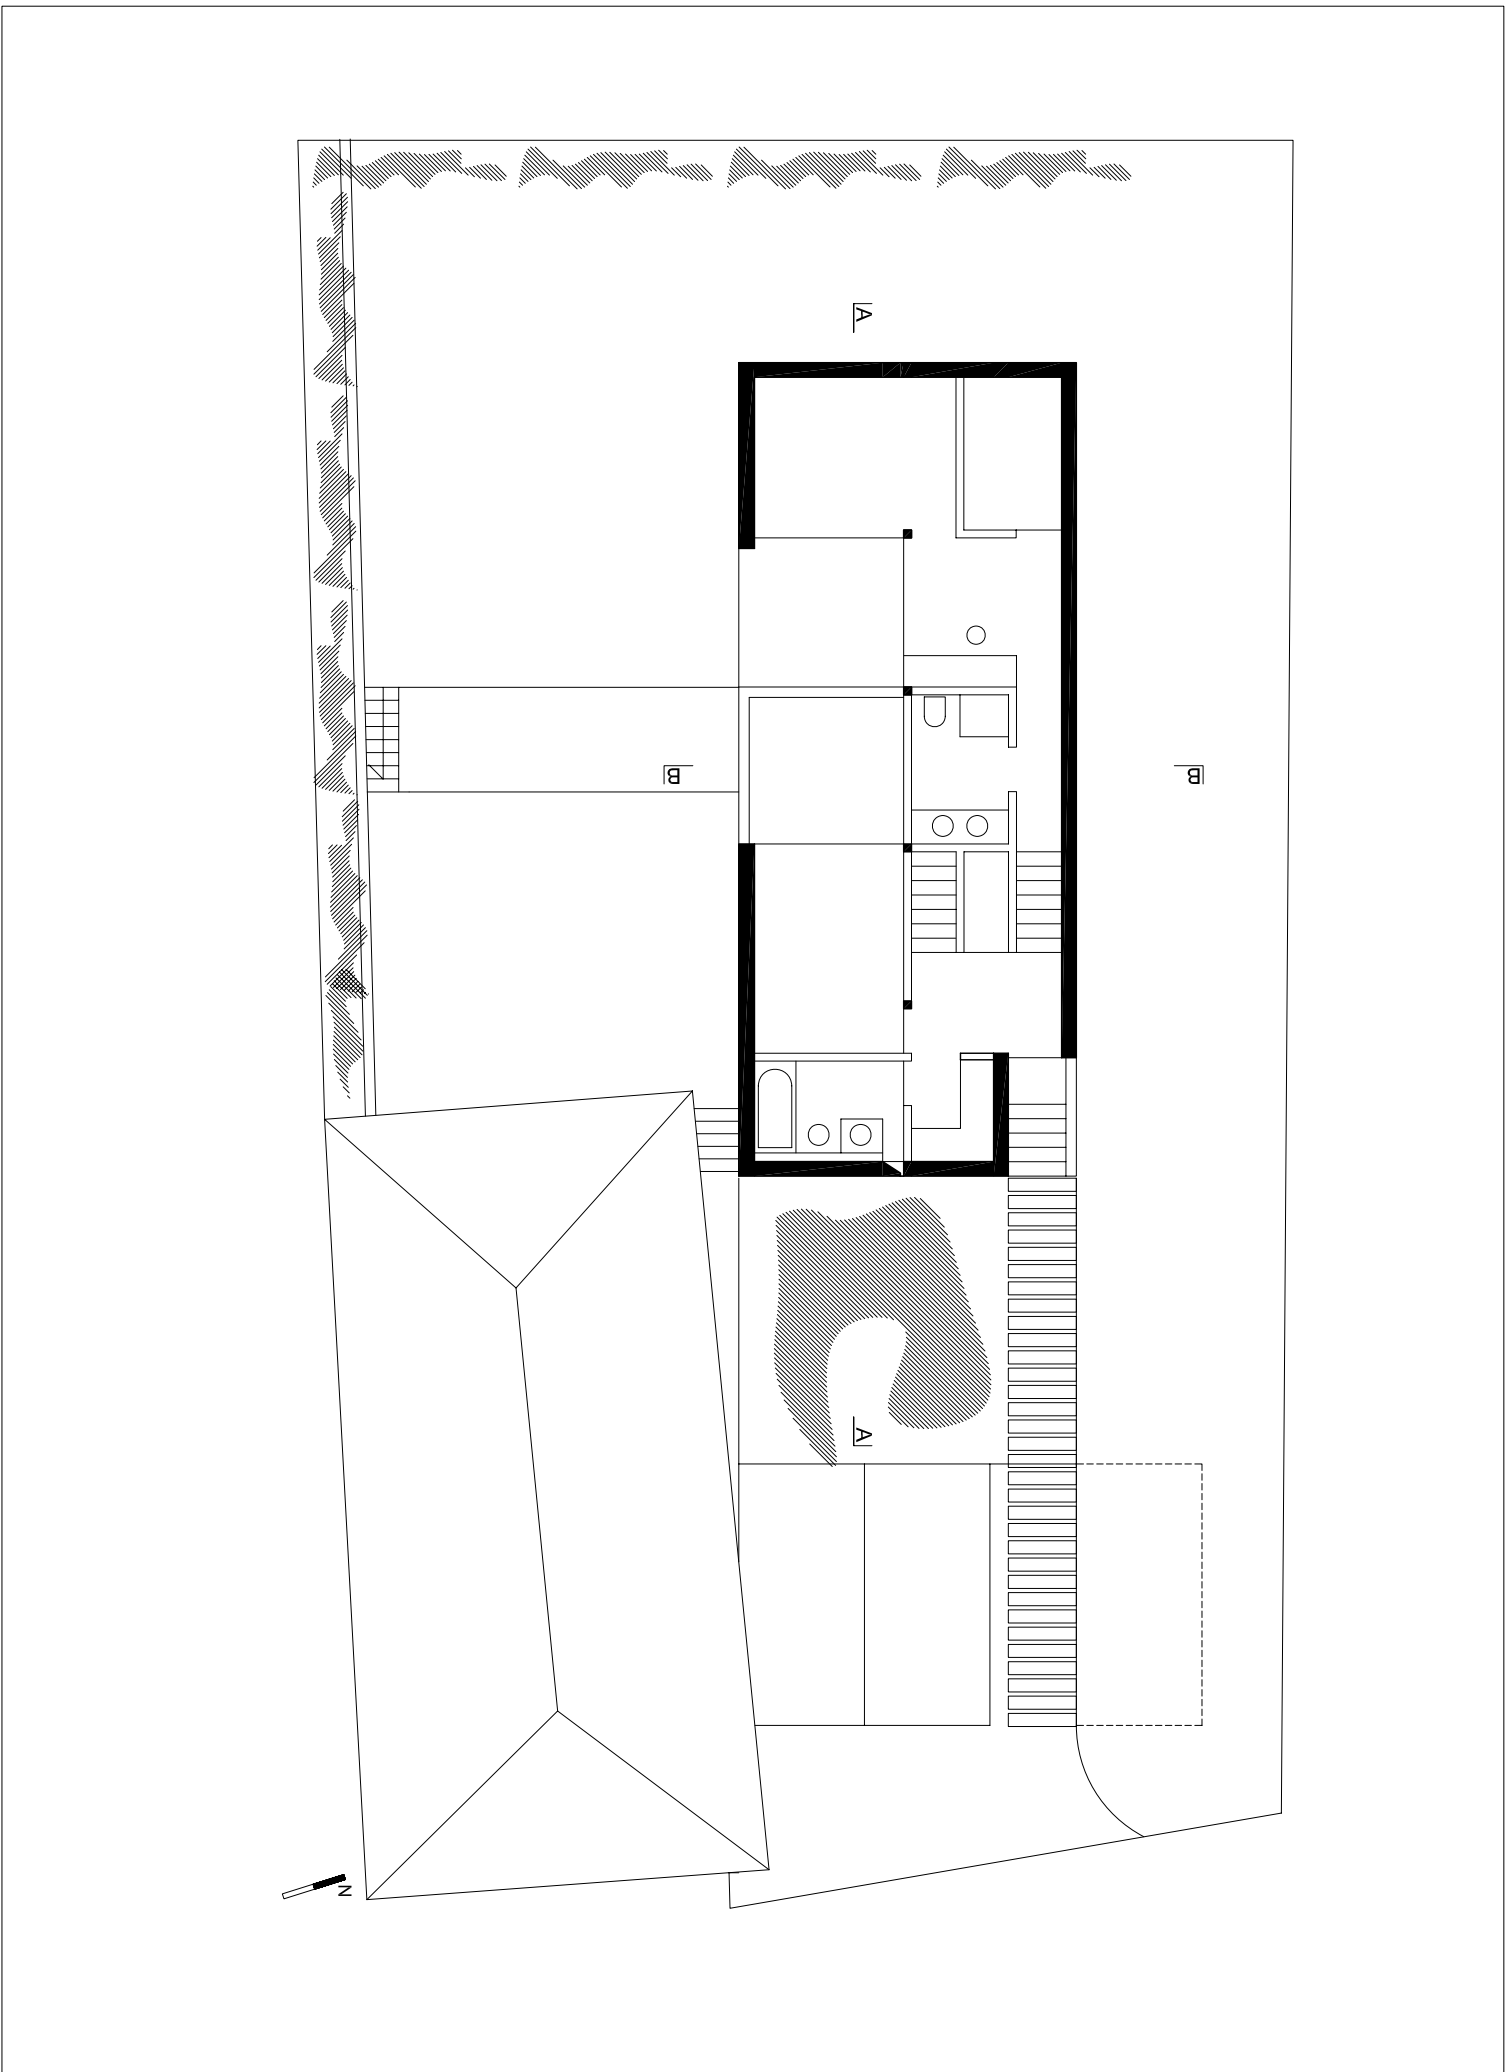

LEVEL -1.37    LEVEL +0.00

0    1m    2m    5m    10m

HOUSE IN GORDUNO  
TICINO - SWITZERLAND

DAVIDE MACULLO ARCHITECT