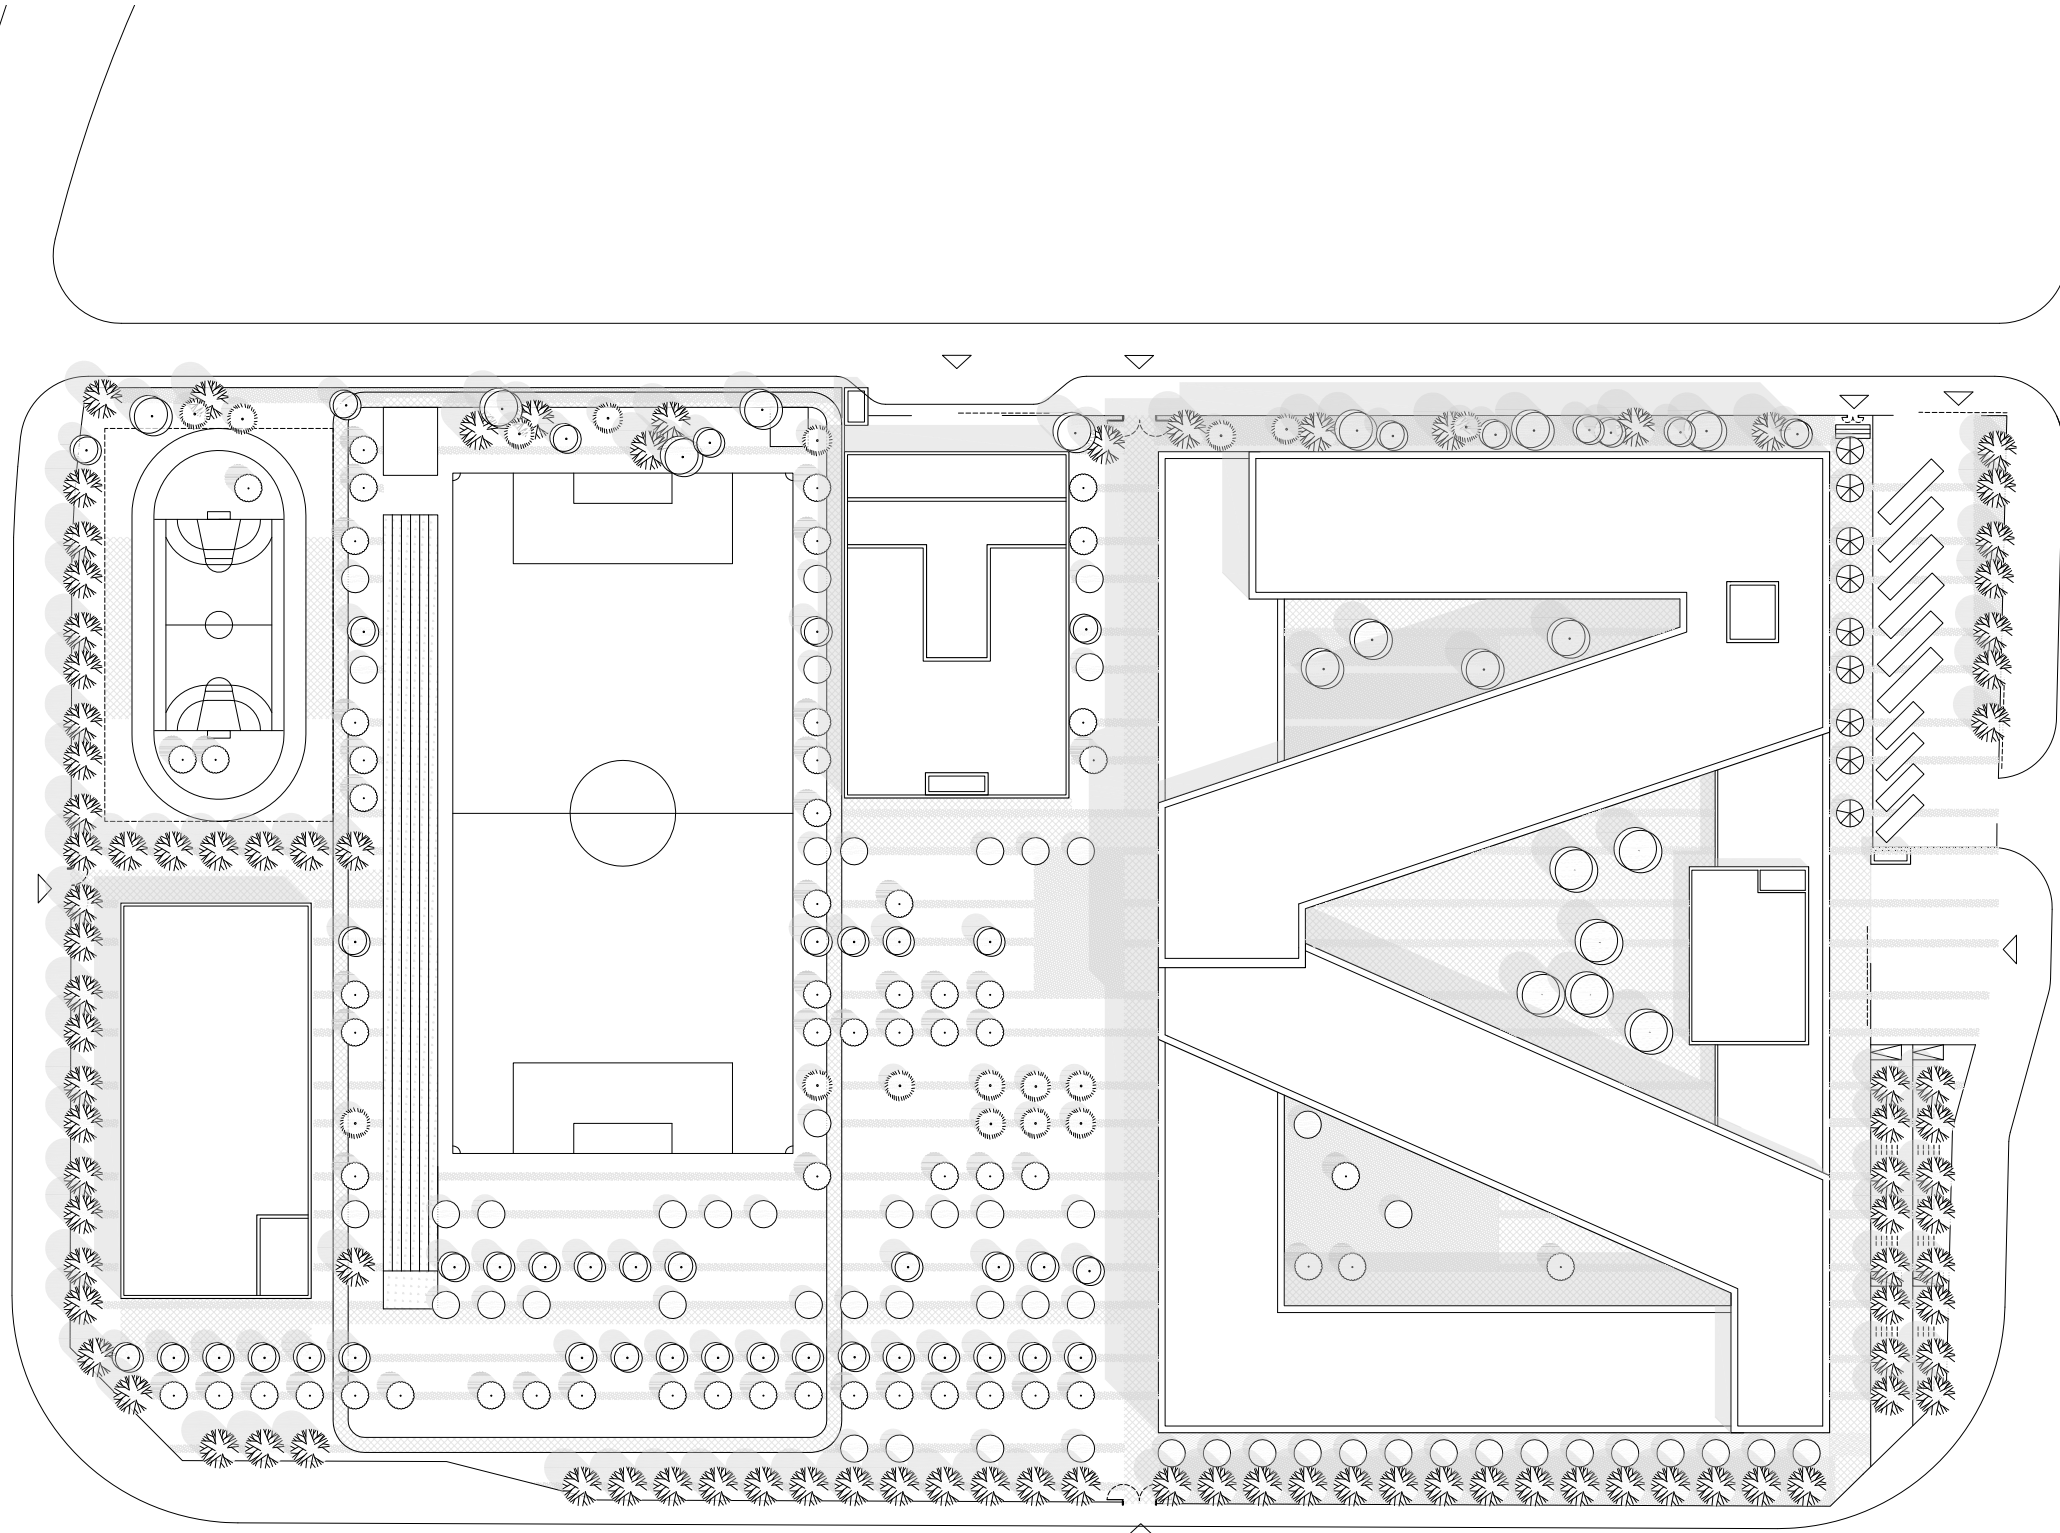

INTERNATIONAL FRENCH SCHOOL OF BEIJING  
SITE PLAN

0 2 10 20  
SCALE 1:1000

J JACQUES  
F FERRIER  
A ARCHITECTURE