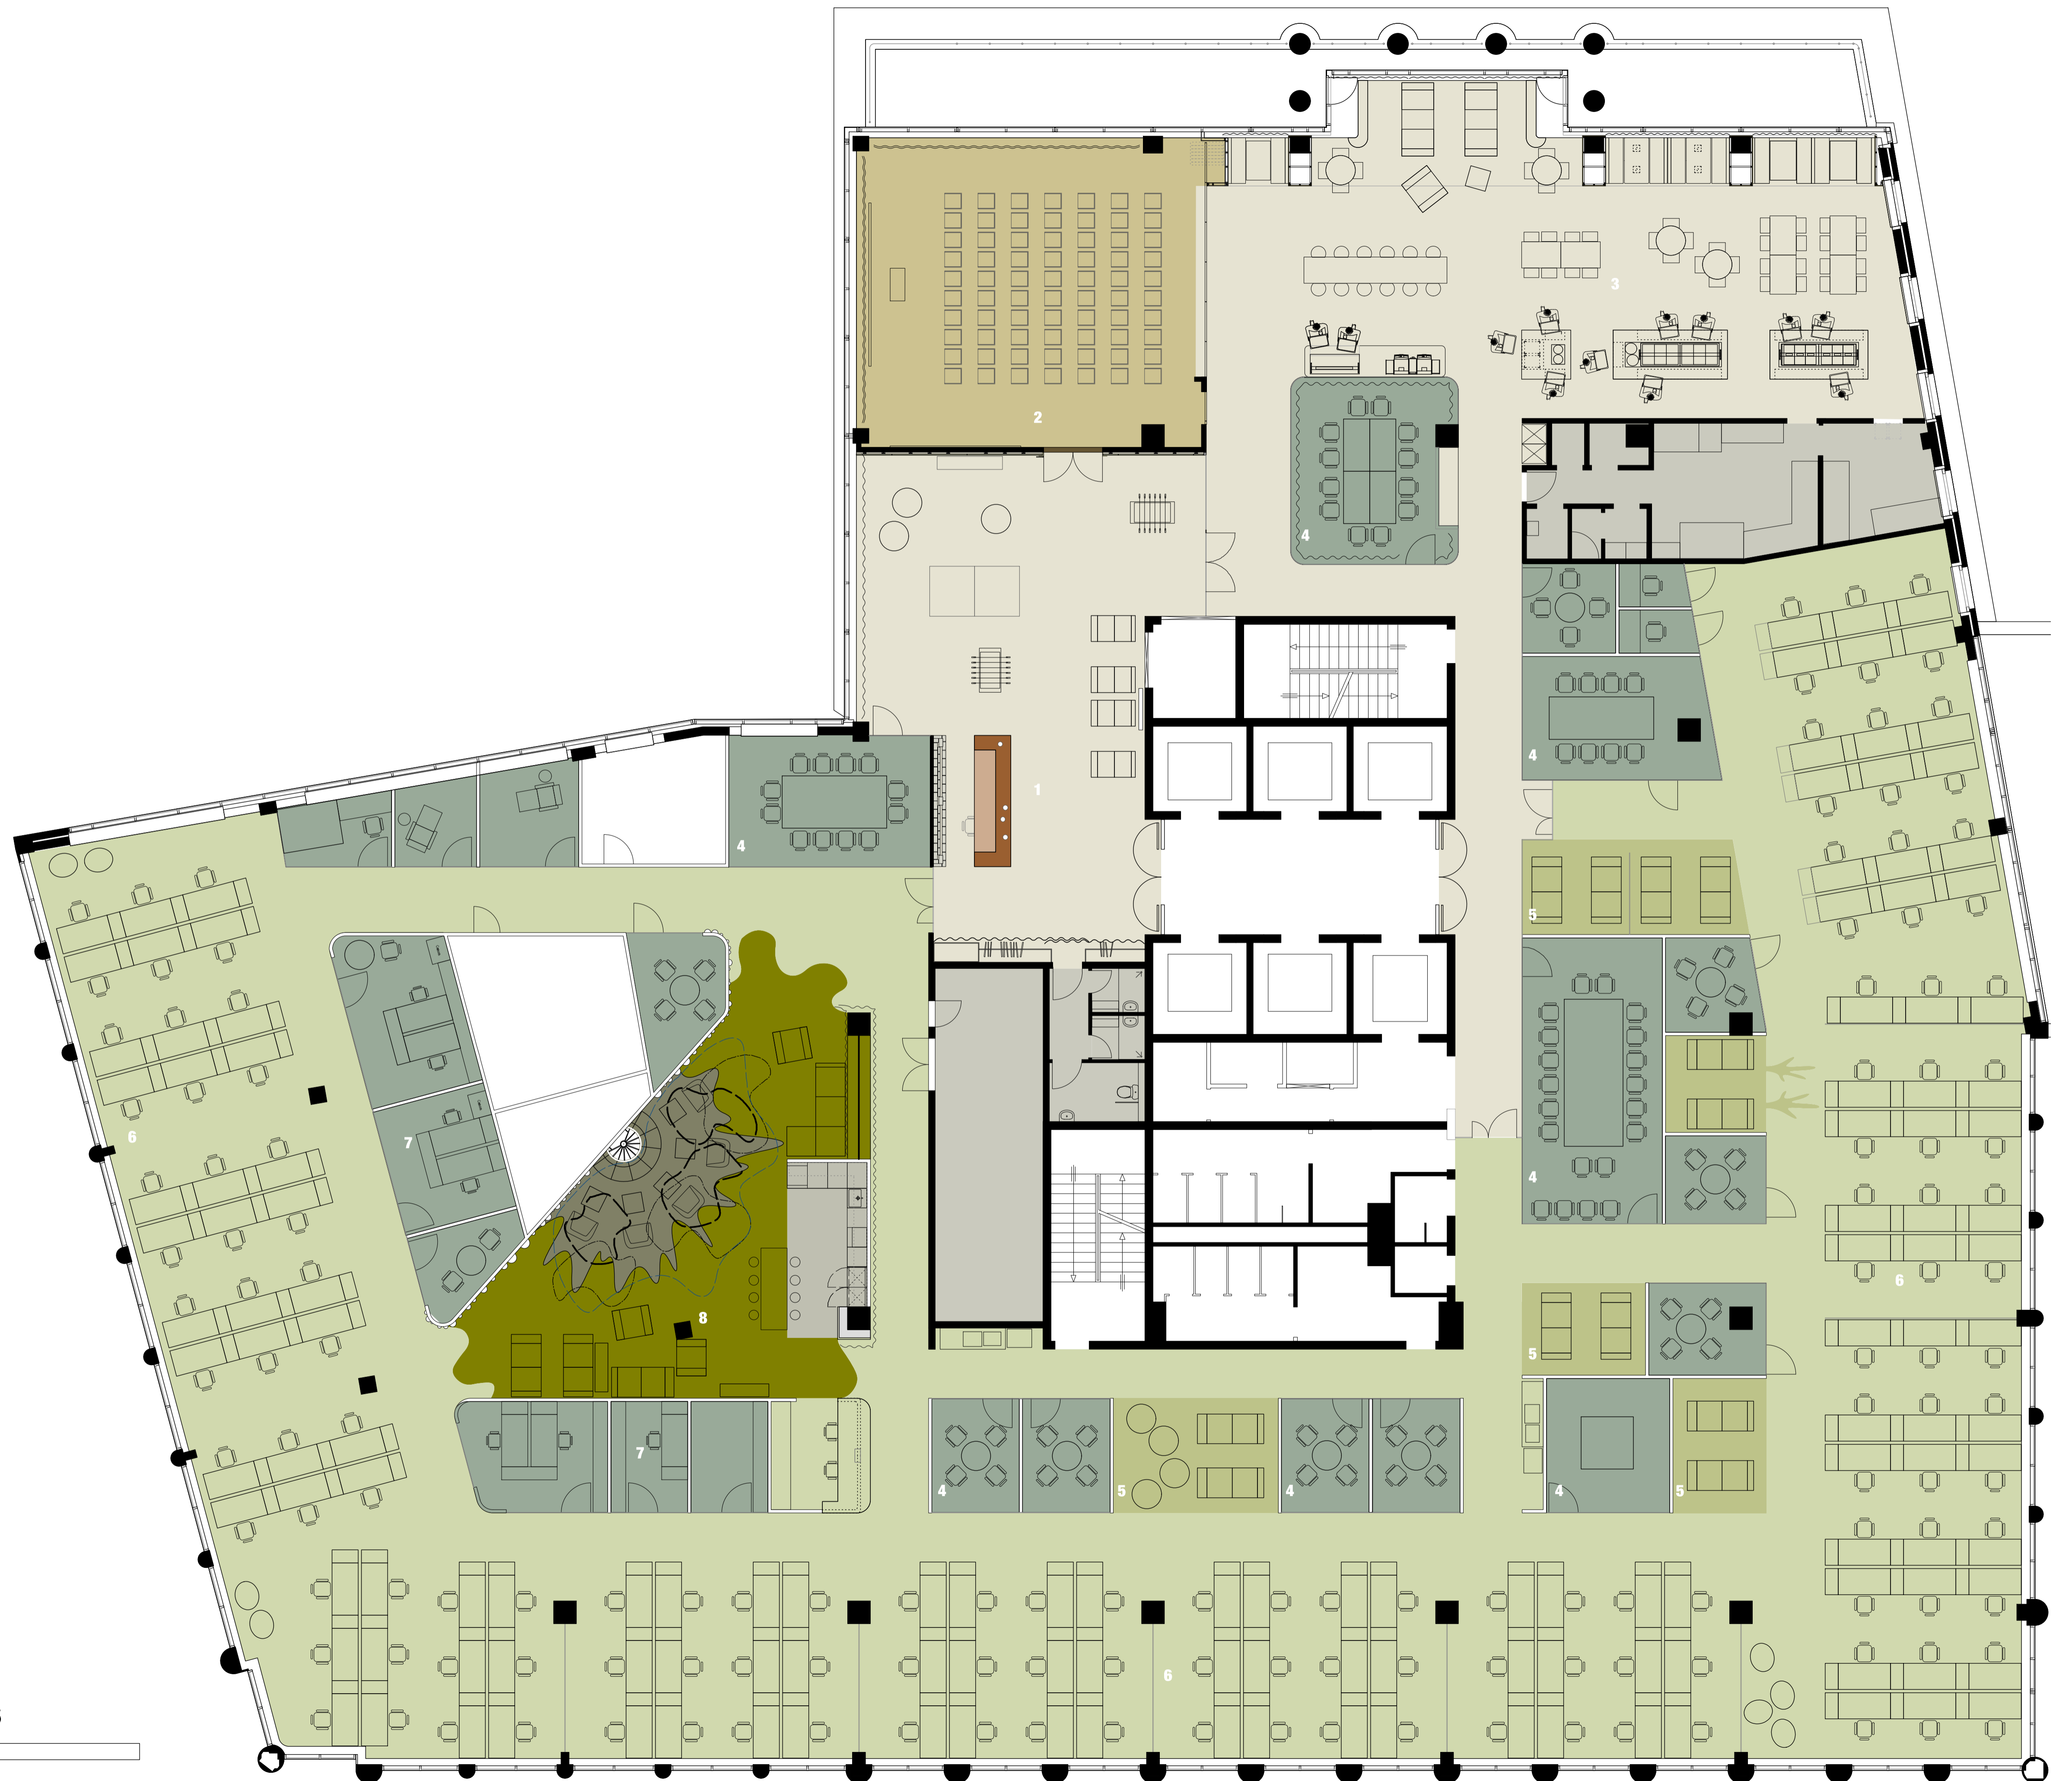

**Google Home Moscow**

**Balchug Plaza - Level 4**

Space Concept

## Balchug Plaza - Level 4

Scale 1:100

- 1 Entrance / Reception
- 2 Tech Talk
- 3 Cafeteria
- 4 Meeting Area
- 5 Informal Discussion Area
- 6 Office
- 7 Private Office
- 8 Magic Forest / Micro Kitchen