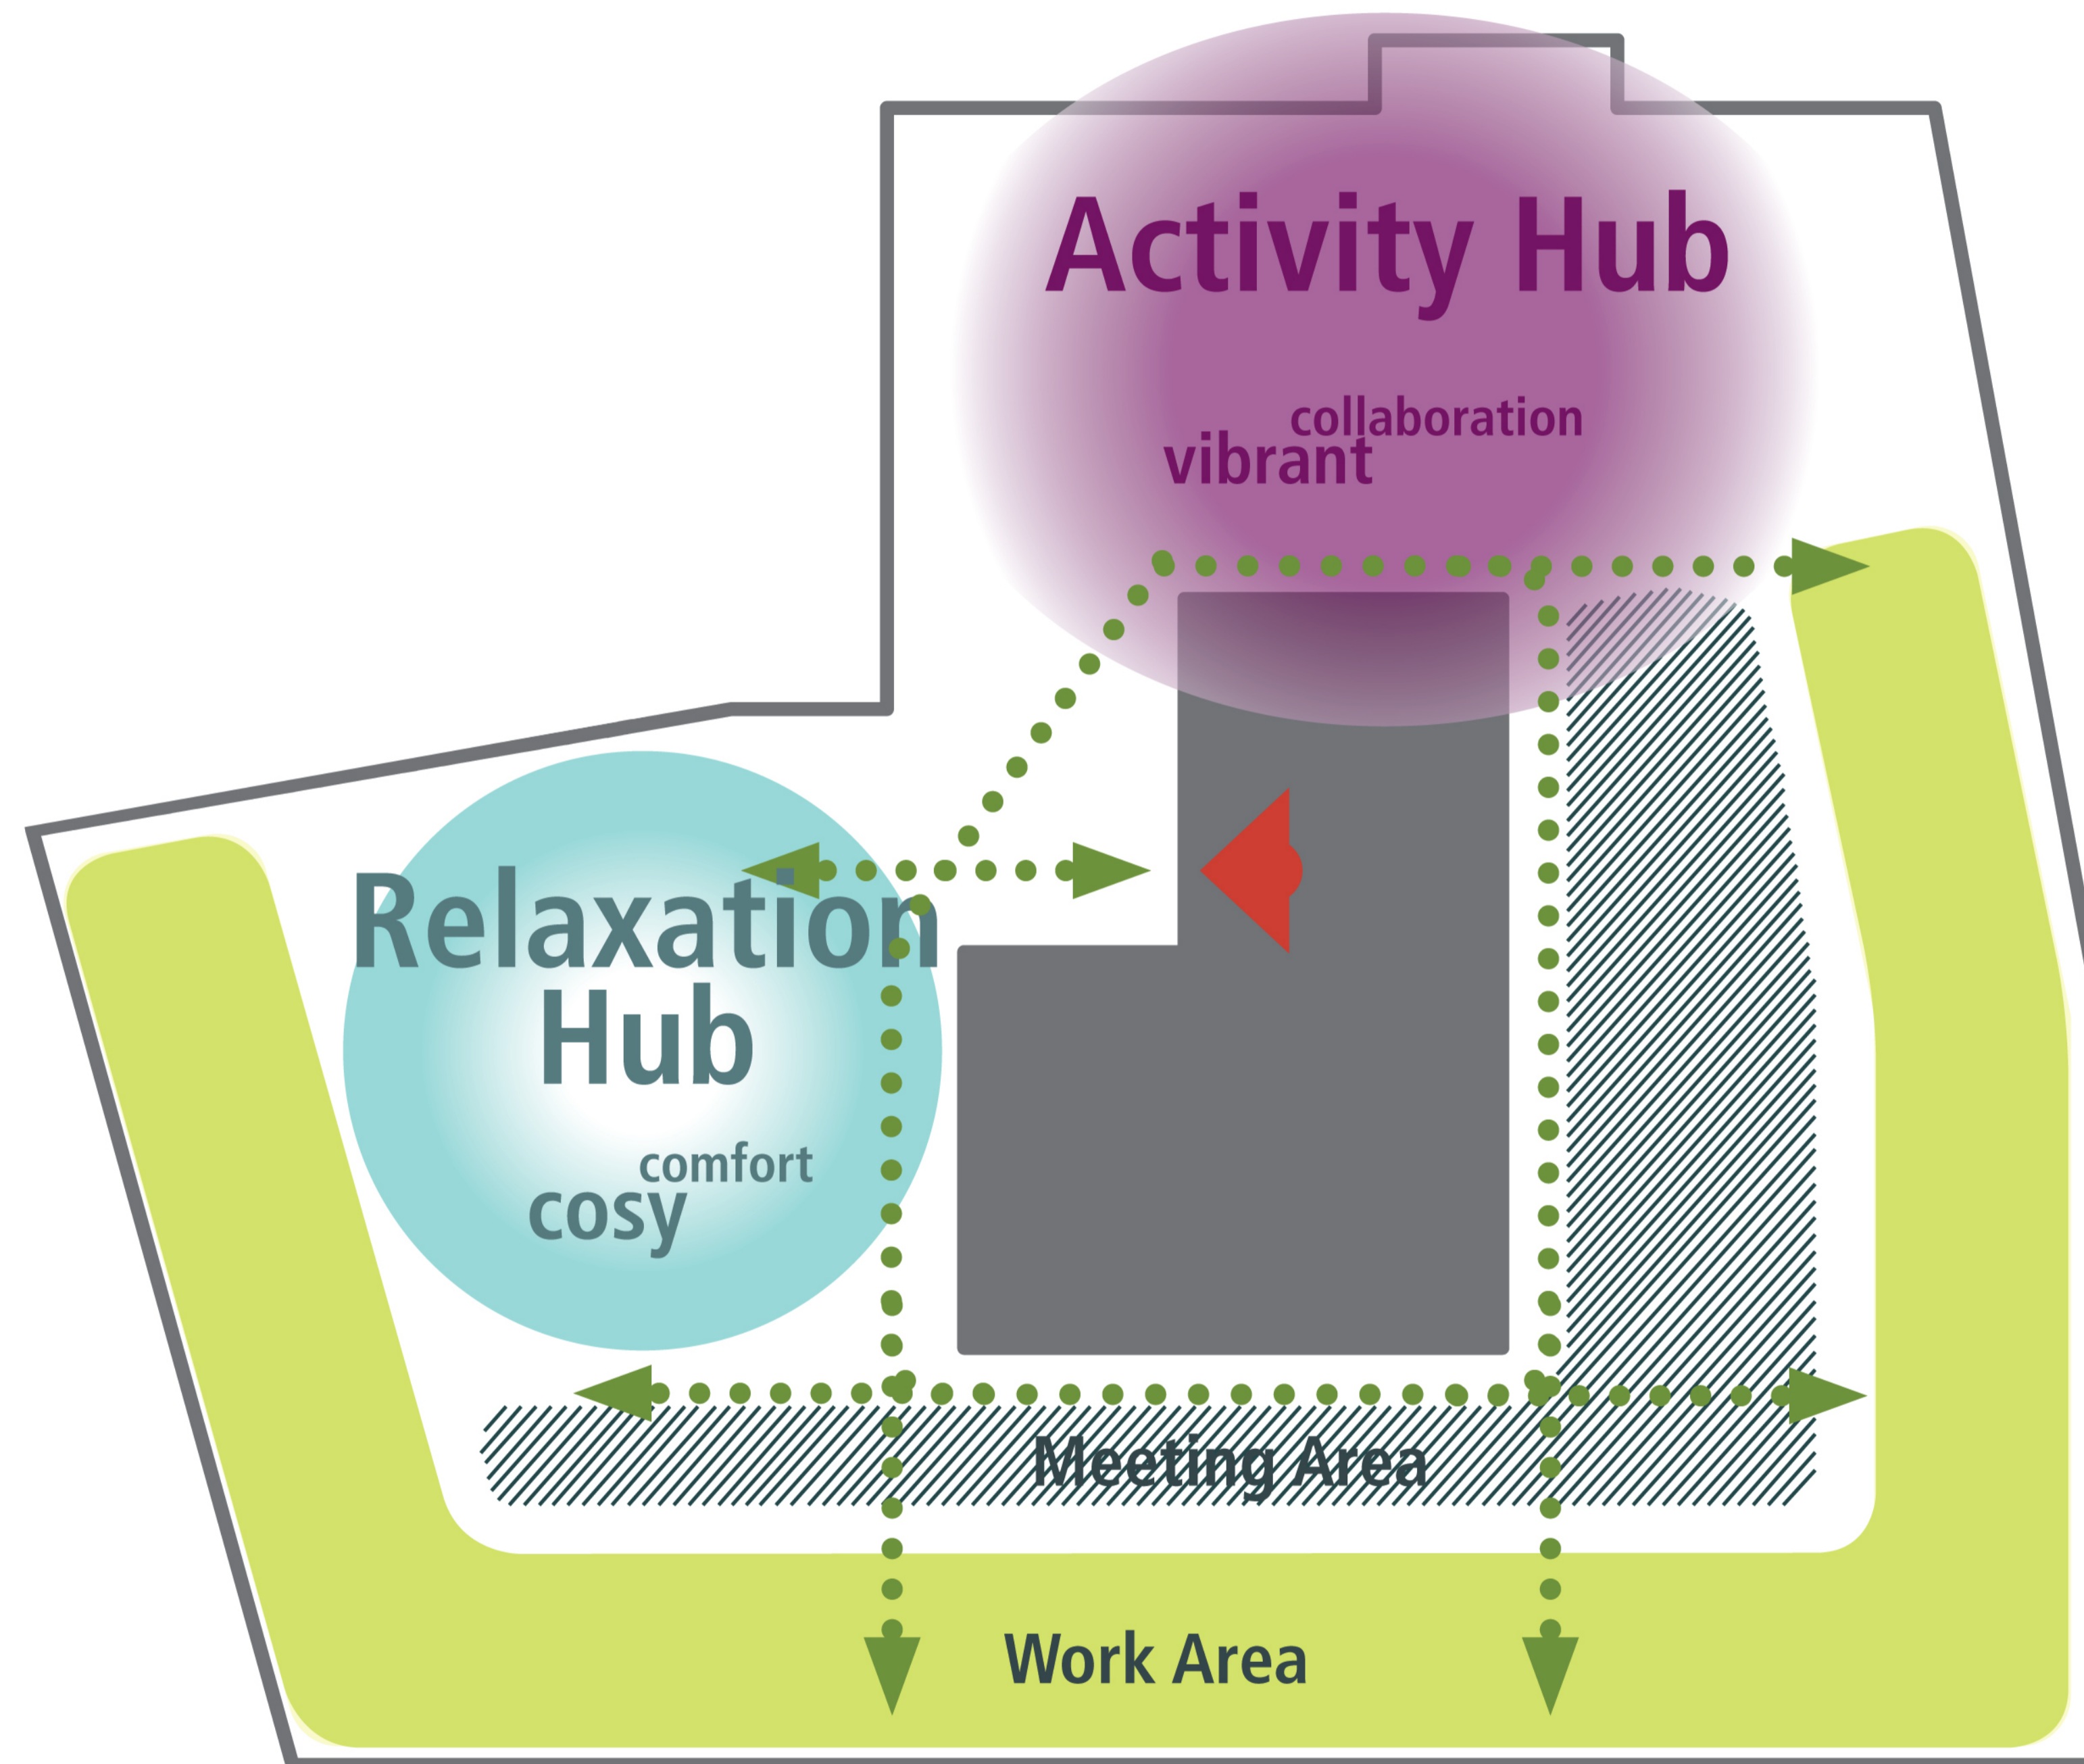

**Google Home Moscow**

**Balchug Plaza - Level 4**

Space Concept

## Balchug Plaza - Level 4

Scale 1:100

- 1 Entrance / Reception
- 2 Tech Talk
- 3 Cafeteria
- 4 Meeting Area
- 5 Informal Discussion Area
- 6 Office
- 7 Private Office
- 8 Magic Forest / Micro Kitchen