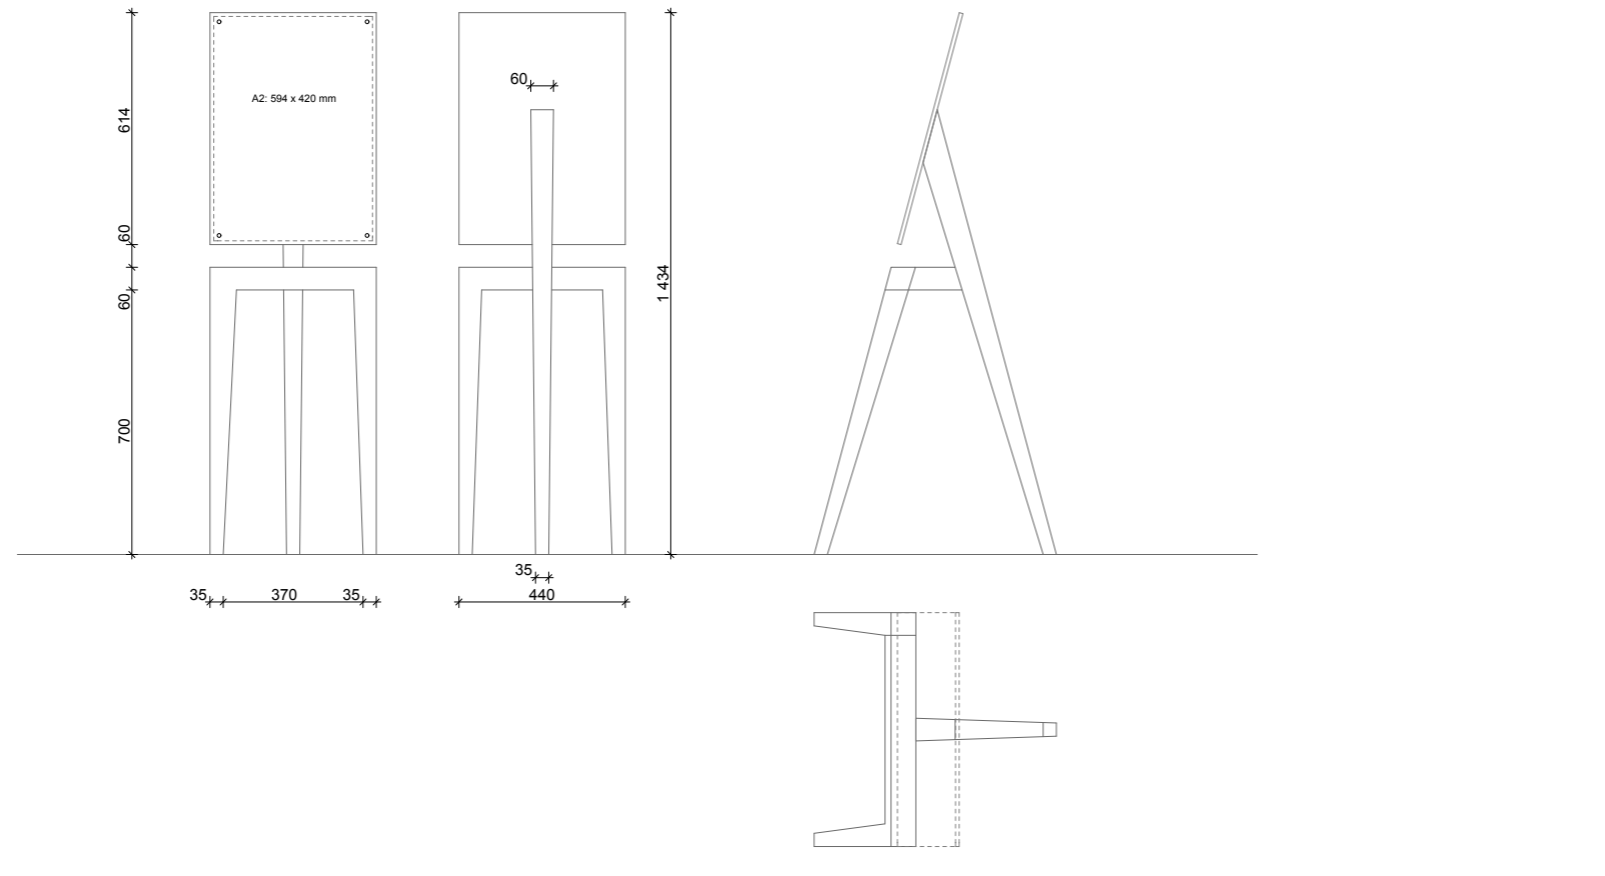

Menu Easel

Revisjon	Dato	Tegnet av:	Endringer
x	x	x	x

Titelshaver Nordic Choice	Målestokk 1:20	Titel Staffeli	
Prosjekt Quality Hotel Expo	Tegnet av: / Kontrollert av: NB	Dato 23.03.2012	Tegningsnummer 02
<small>Do not scale. Use figured dimensions only. All dimensions to be verified on site prior to the commencement of any work or the production of any shop drawing. This drawing is to be read in conjunction with all related Architect's and Engineer's drawings and any other relevant information.</small>			