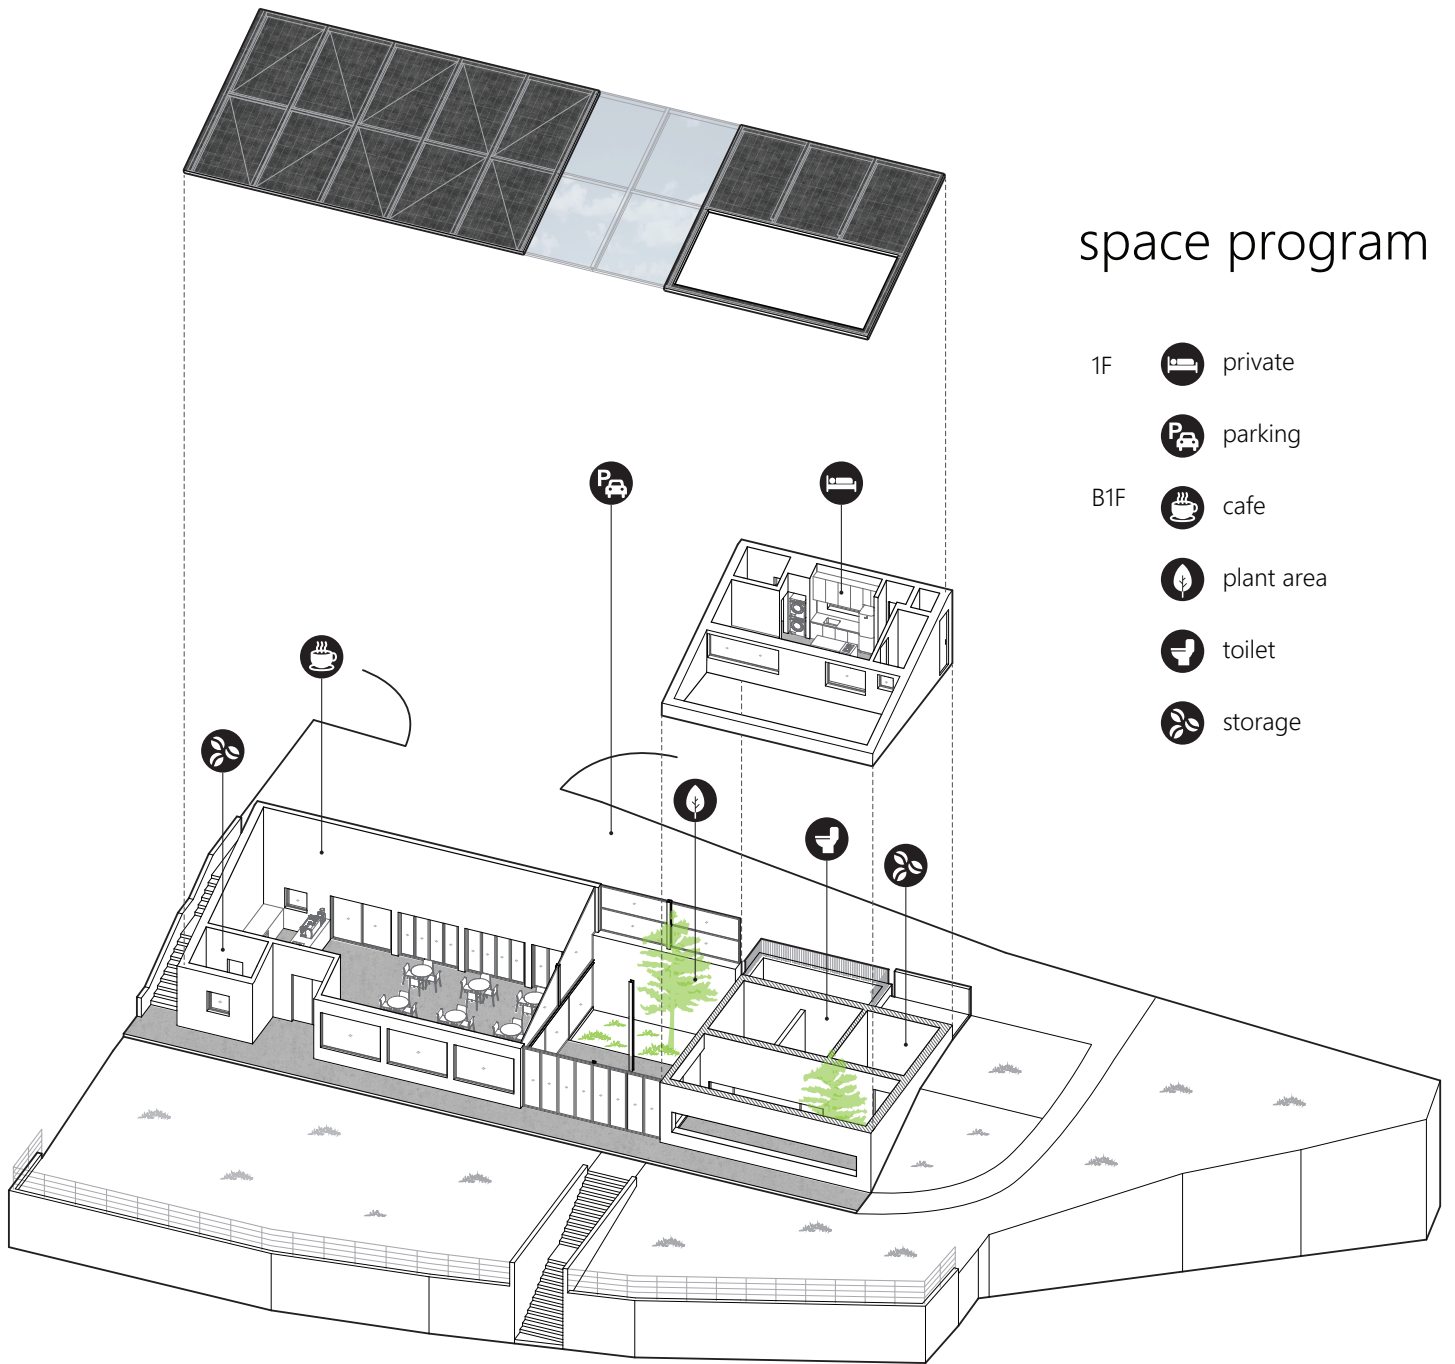

space program

1F  private

 parking

B1F  cafe

 plant area

 toilet

 storage