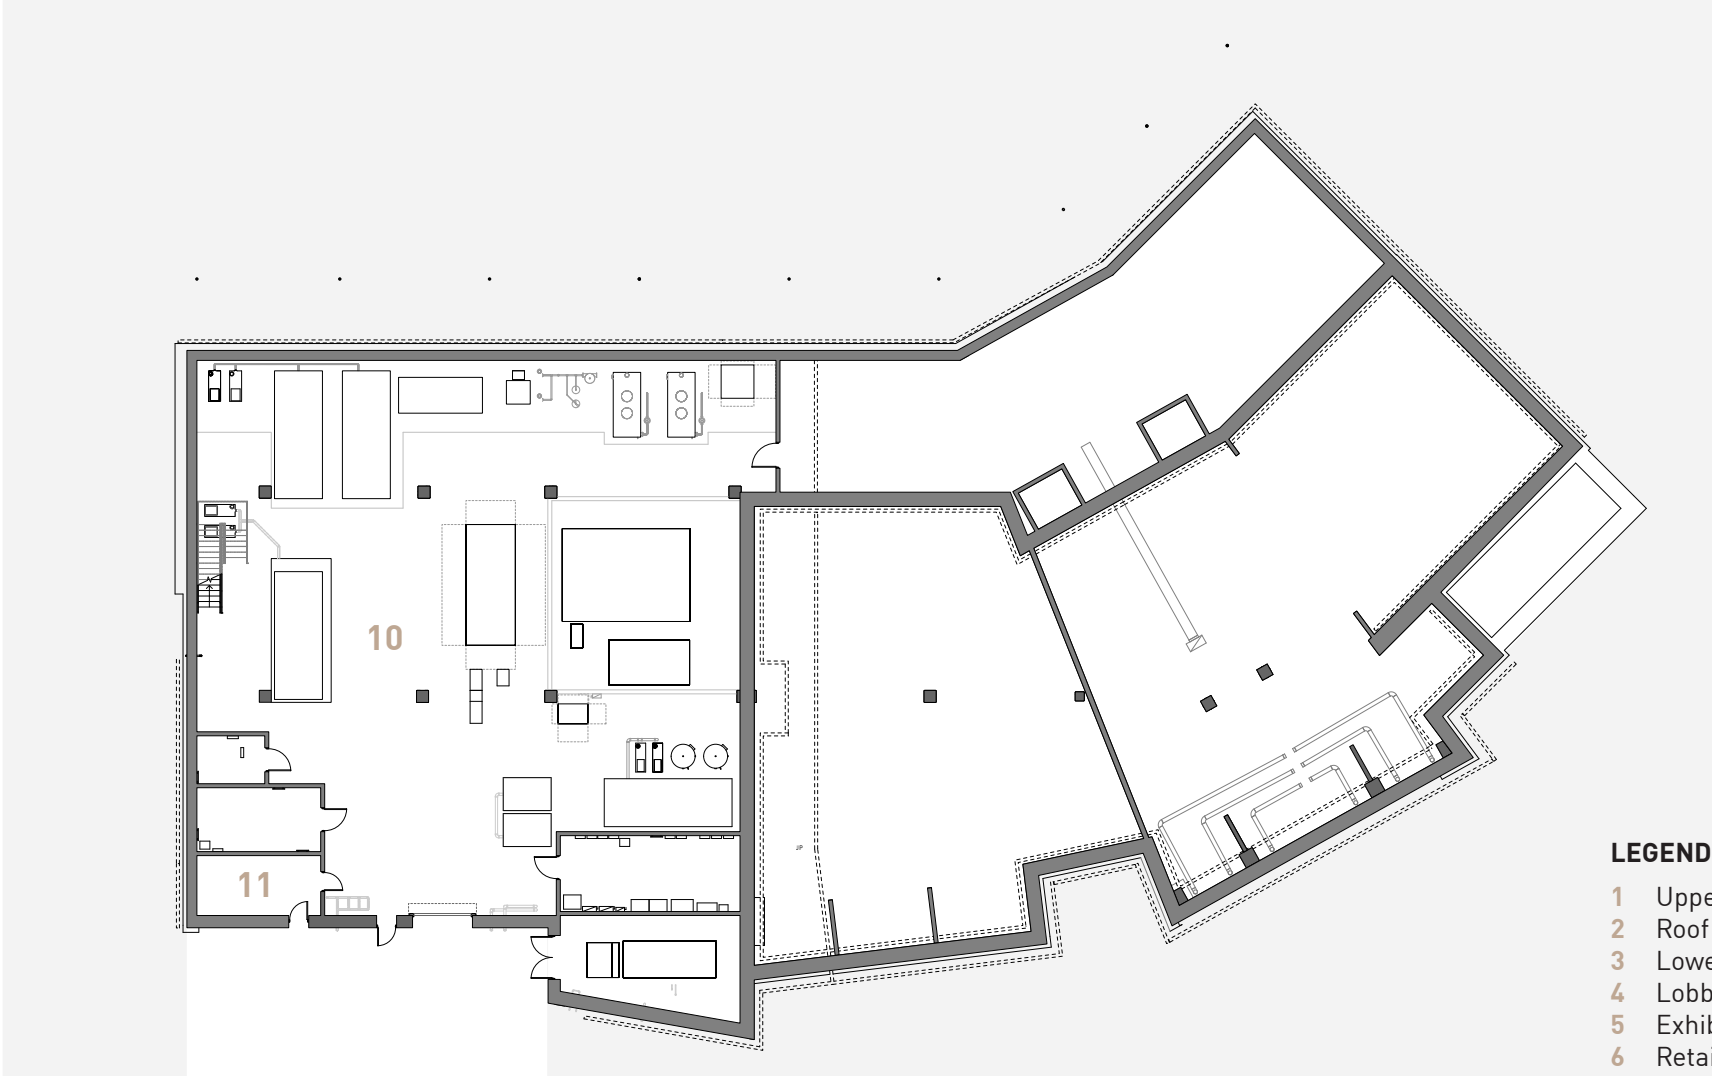

LOWER LEVEL

- LEGEND**
- 1 Upper Entry
 - 2 Roof Plaza
 - 3 Lower Entry
 - 4 Lobby
 - 5 Exhibit
 - 6 Retail
 - 7 Dining
 - 8 Kitchen
 - 9 Admin
 - 10 Mechanical
 - 11 Shelter

Scale: 1/32" = 1'-0"

NORTH