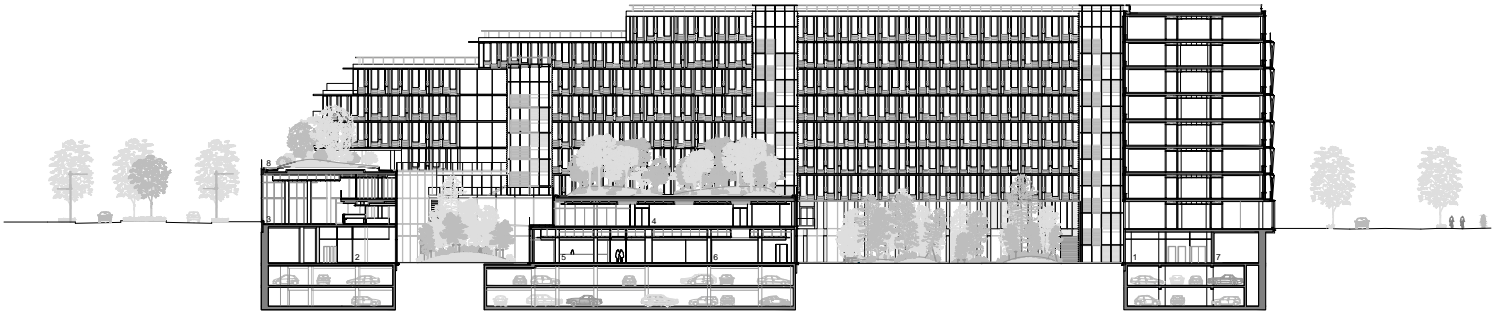

- 1 OFFICES
- 2 REUNION ROOM
- 3 HALL
- 4 FOYER
- 5 CAFETERIA
- 6 RESTAURANT
- 7 TECHNICAL ROOM
- 8 BELVEDERE

DFA | DIETMAR FEICHTINGER ARCHITECTES - AUBERVILLIERS - VEOLIA HEADQUARTERS - SECTION C-C

- 1 OFFICES
- 2 REUNION ROOM
- 3 HALL
- 4 FOYER
- 5 CAFETERIA
- 6 RESTAURANT
- 7 TECHNICAL ROOM
- 8 BELVEDERE