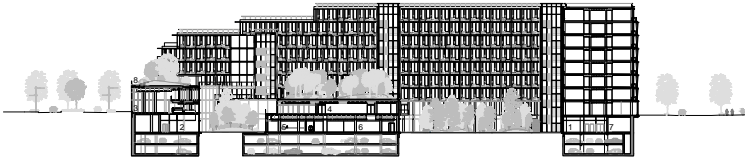

- 1 OFFICES
- 2 REUNION ROOM
- 3 HALL
- 4 FOYER
- 5 CAFETERIA
- 6 RESTAURANT
- 7 TECHNICAL ROOM
- 8 BELVEDERE

DFA | DIETMAR FEICHTINGER ARCHITECTES - AUBERVILLIERS - VEOLIA HEADQUARTERS - SECTION C-C

- 1 OFFICES
- 2 REUNION ROOM
- 3 HALL
- 4 FOYER
- 5 CAFETERIA
- 6 RESTAURANT
- 7 TECHNICAL ROOM
- 8 BELVEDERE