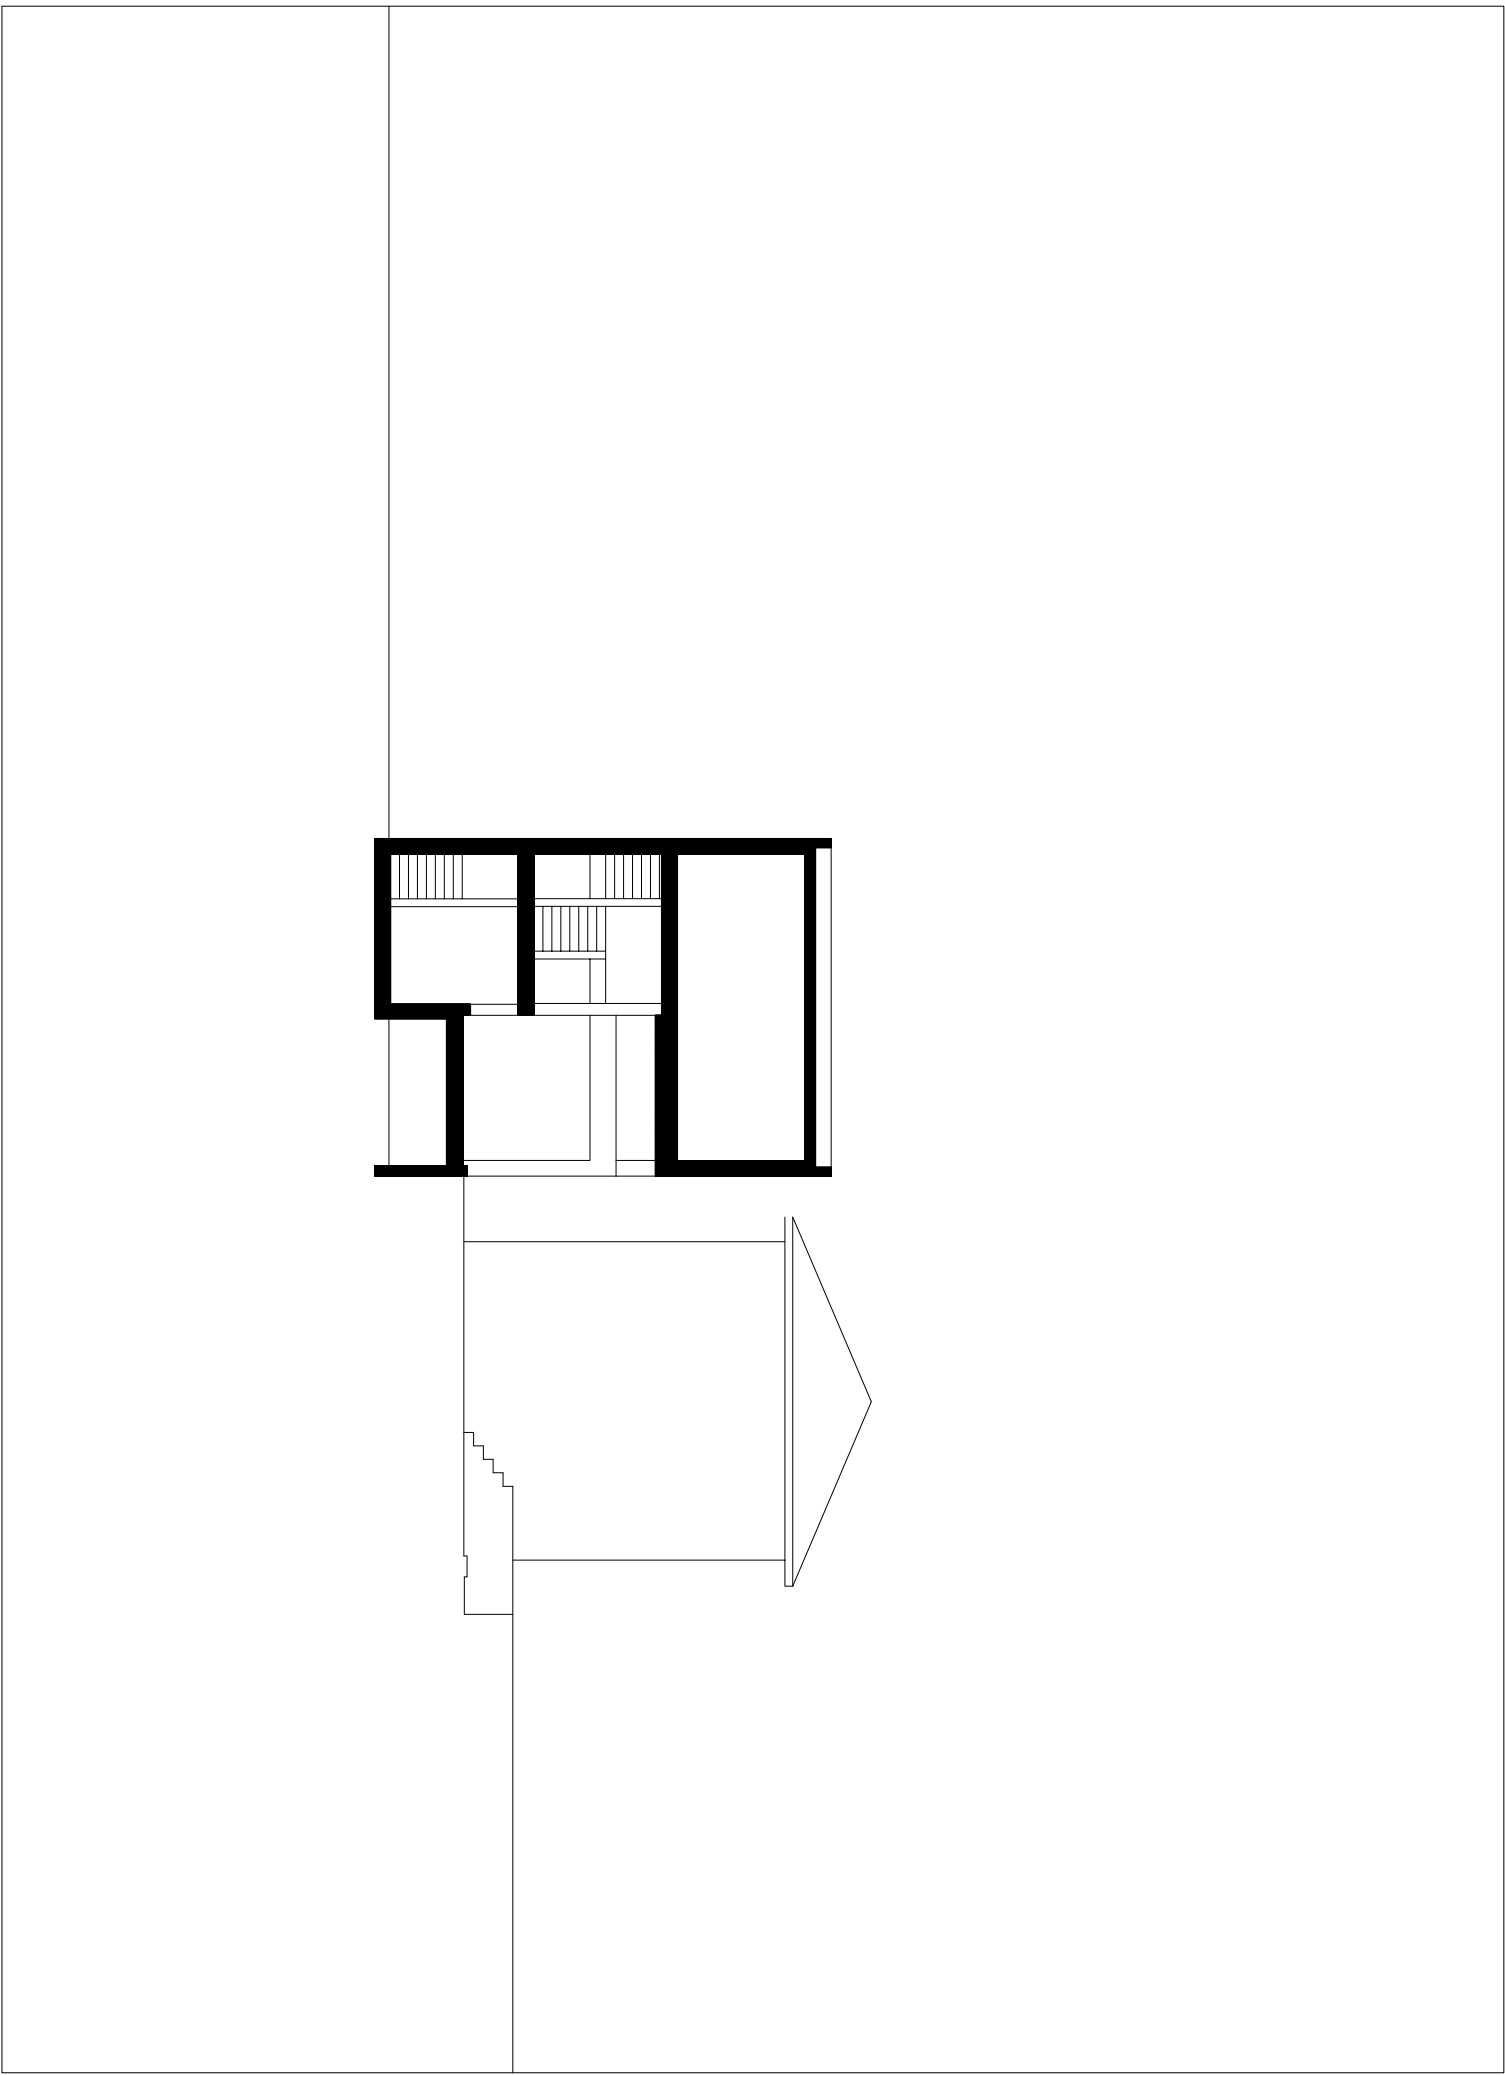

SECTION B

0
1m
2m
5m
10m

HOUSE IN GORDUNO
TICINO - SWITZERLAND

DAVIDE MACULLO ARCHITECT