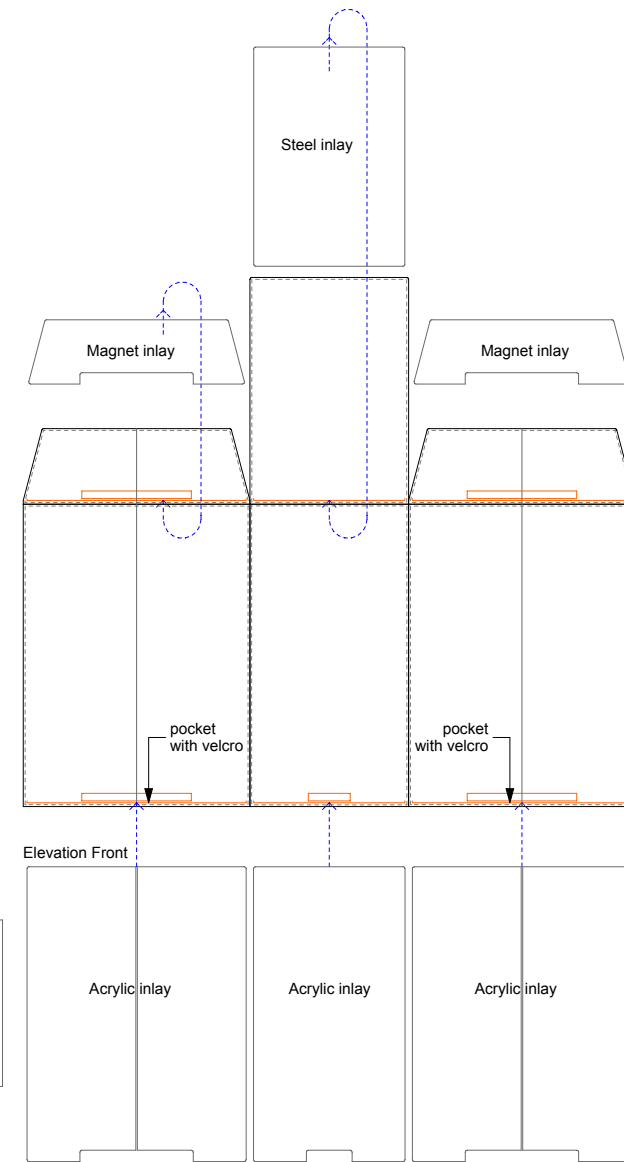

Dispenser Cozy

Dispenser Cozy
 Slip cover for juice-, coffee and milk dispensers. Teflon treated or water retardant quilted fabric.
 Acrylic inlays for stiffness, magnetic- and metal inlays for locking structure.
 Inlays easily slide in and out for washing/cleaning/maintenance of cover fabric.
 Estimated amount: 25 covers.

Revisjon	Dato	Tegnet av:	Endringer
x	x	x	x

Titelshaver Nordic Choice	Målestokk 1:20	Titel Dispenser Cozy
Prosjekt Quality Hotel Expo	Tegnet av: / Kontrollert av: NB	Dato 23.03.2012
		Tegningsnummer 01

Do not scale. Use figured dimensions only. All dimensions to be verified on site prior to the commencement of any work or the production of any shop drawing. This drawing is to be read in conjunction with all related Architect's and Engineer's drawings and any other relevant information.