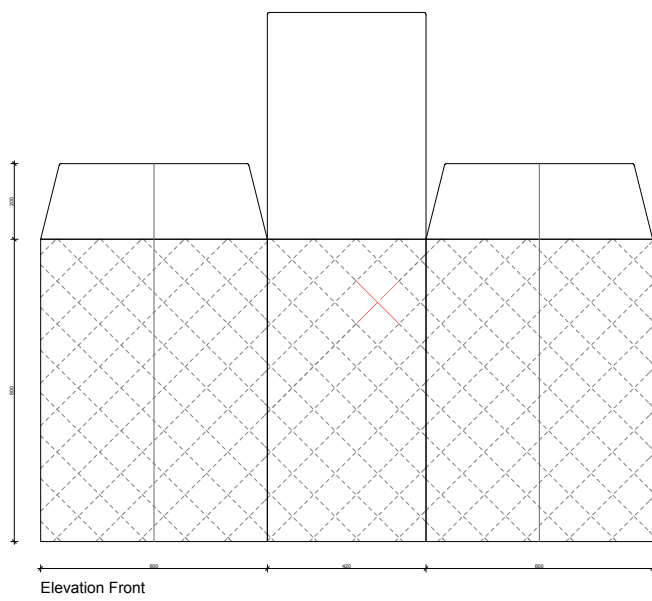

Dispenser Cozy

Dispenser Cozy
 Slip cover for juice-, coffee and milk dispensers. Teflon treated or water retardant quilted fabric.
 Acrylic inlays for stiffness, magnetic- and metal inlays for locking structure.
 Inlays easily slide in and out for washing/cleaning/maintenance of cover fabric.
 Estimated amount: 25 covers.

Revisjon	Dato	Tegnet av:	Endringer
x	x	x	x

Titelshaver Nordic Choice	Målestokk 1:20	Titel Dispenser Cozy
Prosjekt Quality Hotel Expo	Tegnet av: / Kontrollert av: NB	Dato 23.03.2012
		Tegningsnummer 01

Do not scale. Use figured dimensions only. All dimensions to be verified on site prior to the commencement of any work or the production of any shop drawing. This drawing is to be read in conjunction with all related Architect's and Engineer's drawings and any other relevant information.