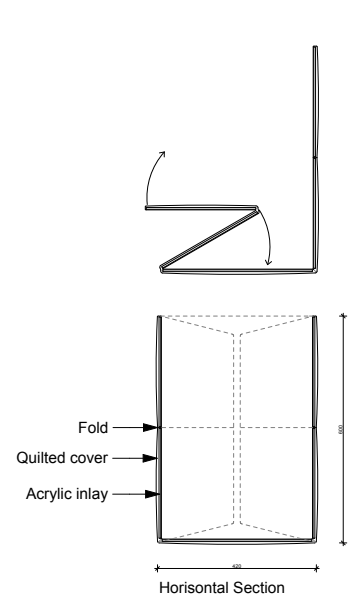

Dispenser Cozy

Dispenser Cozy
 Slip cover for juice-, coffee and milk dispensers. Teflon treated or water retardant quilted fabric.
 Acrylic inlays for stiffness, magnetic- and metal inlays for locking structure.
 Inlays easily slide in and out for washing/cleaning/maintenance of cover fabric.
 Estimated amount: 25 covers.

Revisjon	Dato	Tegnet av:	Endringer
x	x	x	x

Titelshaver Nordic Choice	Målestokk 1:20	Titel Dispenser Cozy
Prosjekt Quality Hotel Expo	Tegnet av: / Kontrollert av: NB	Dato 23.03.2012
		Tegningsnummer 01

Do not scale. Use figured dimensions only. All dimensions to be verified on site prior to the commencement of any work or the production of any shop drawing. This drawing is to be read in conjunction with all related Architect's and Engineer's drawings and any other relevant information.