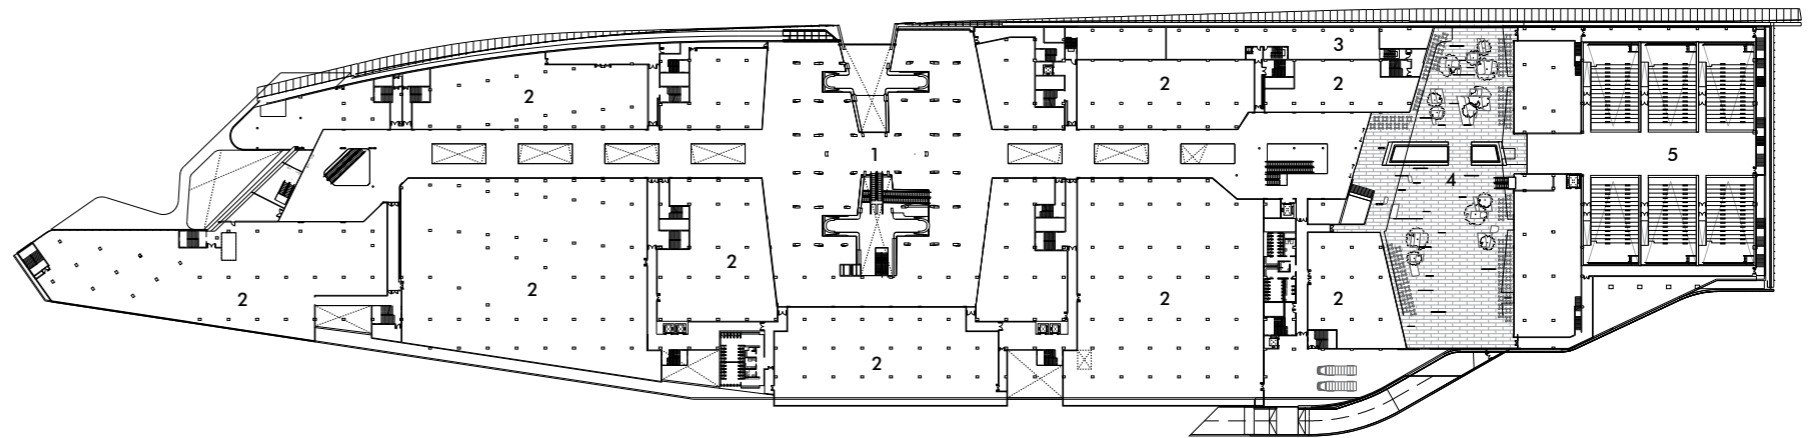

PLAN 02 - UPPER COMMERCIAL

VIALIA ESTACIÓN DE VIGO

100m |

| 01

MAIN ATRIUM	1
RETAIL	2
OFFICES	3
OUTDOOR TERRACE	4
THEATRES	5

UPPER COMMERCIAL

- MAIN ATRIUM 1
- RETAIL 2
- OFFICES 3
- OUTDOOR TERRACE 4
- THEATRES 5

UPPER COMMERCIAL

PLAN 02 - UPPER COMMERCIAL

VIALIA ESTACIÓN DE VIGO

100m |

|

|

01

N