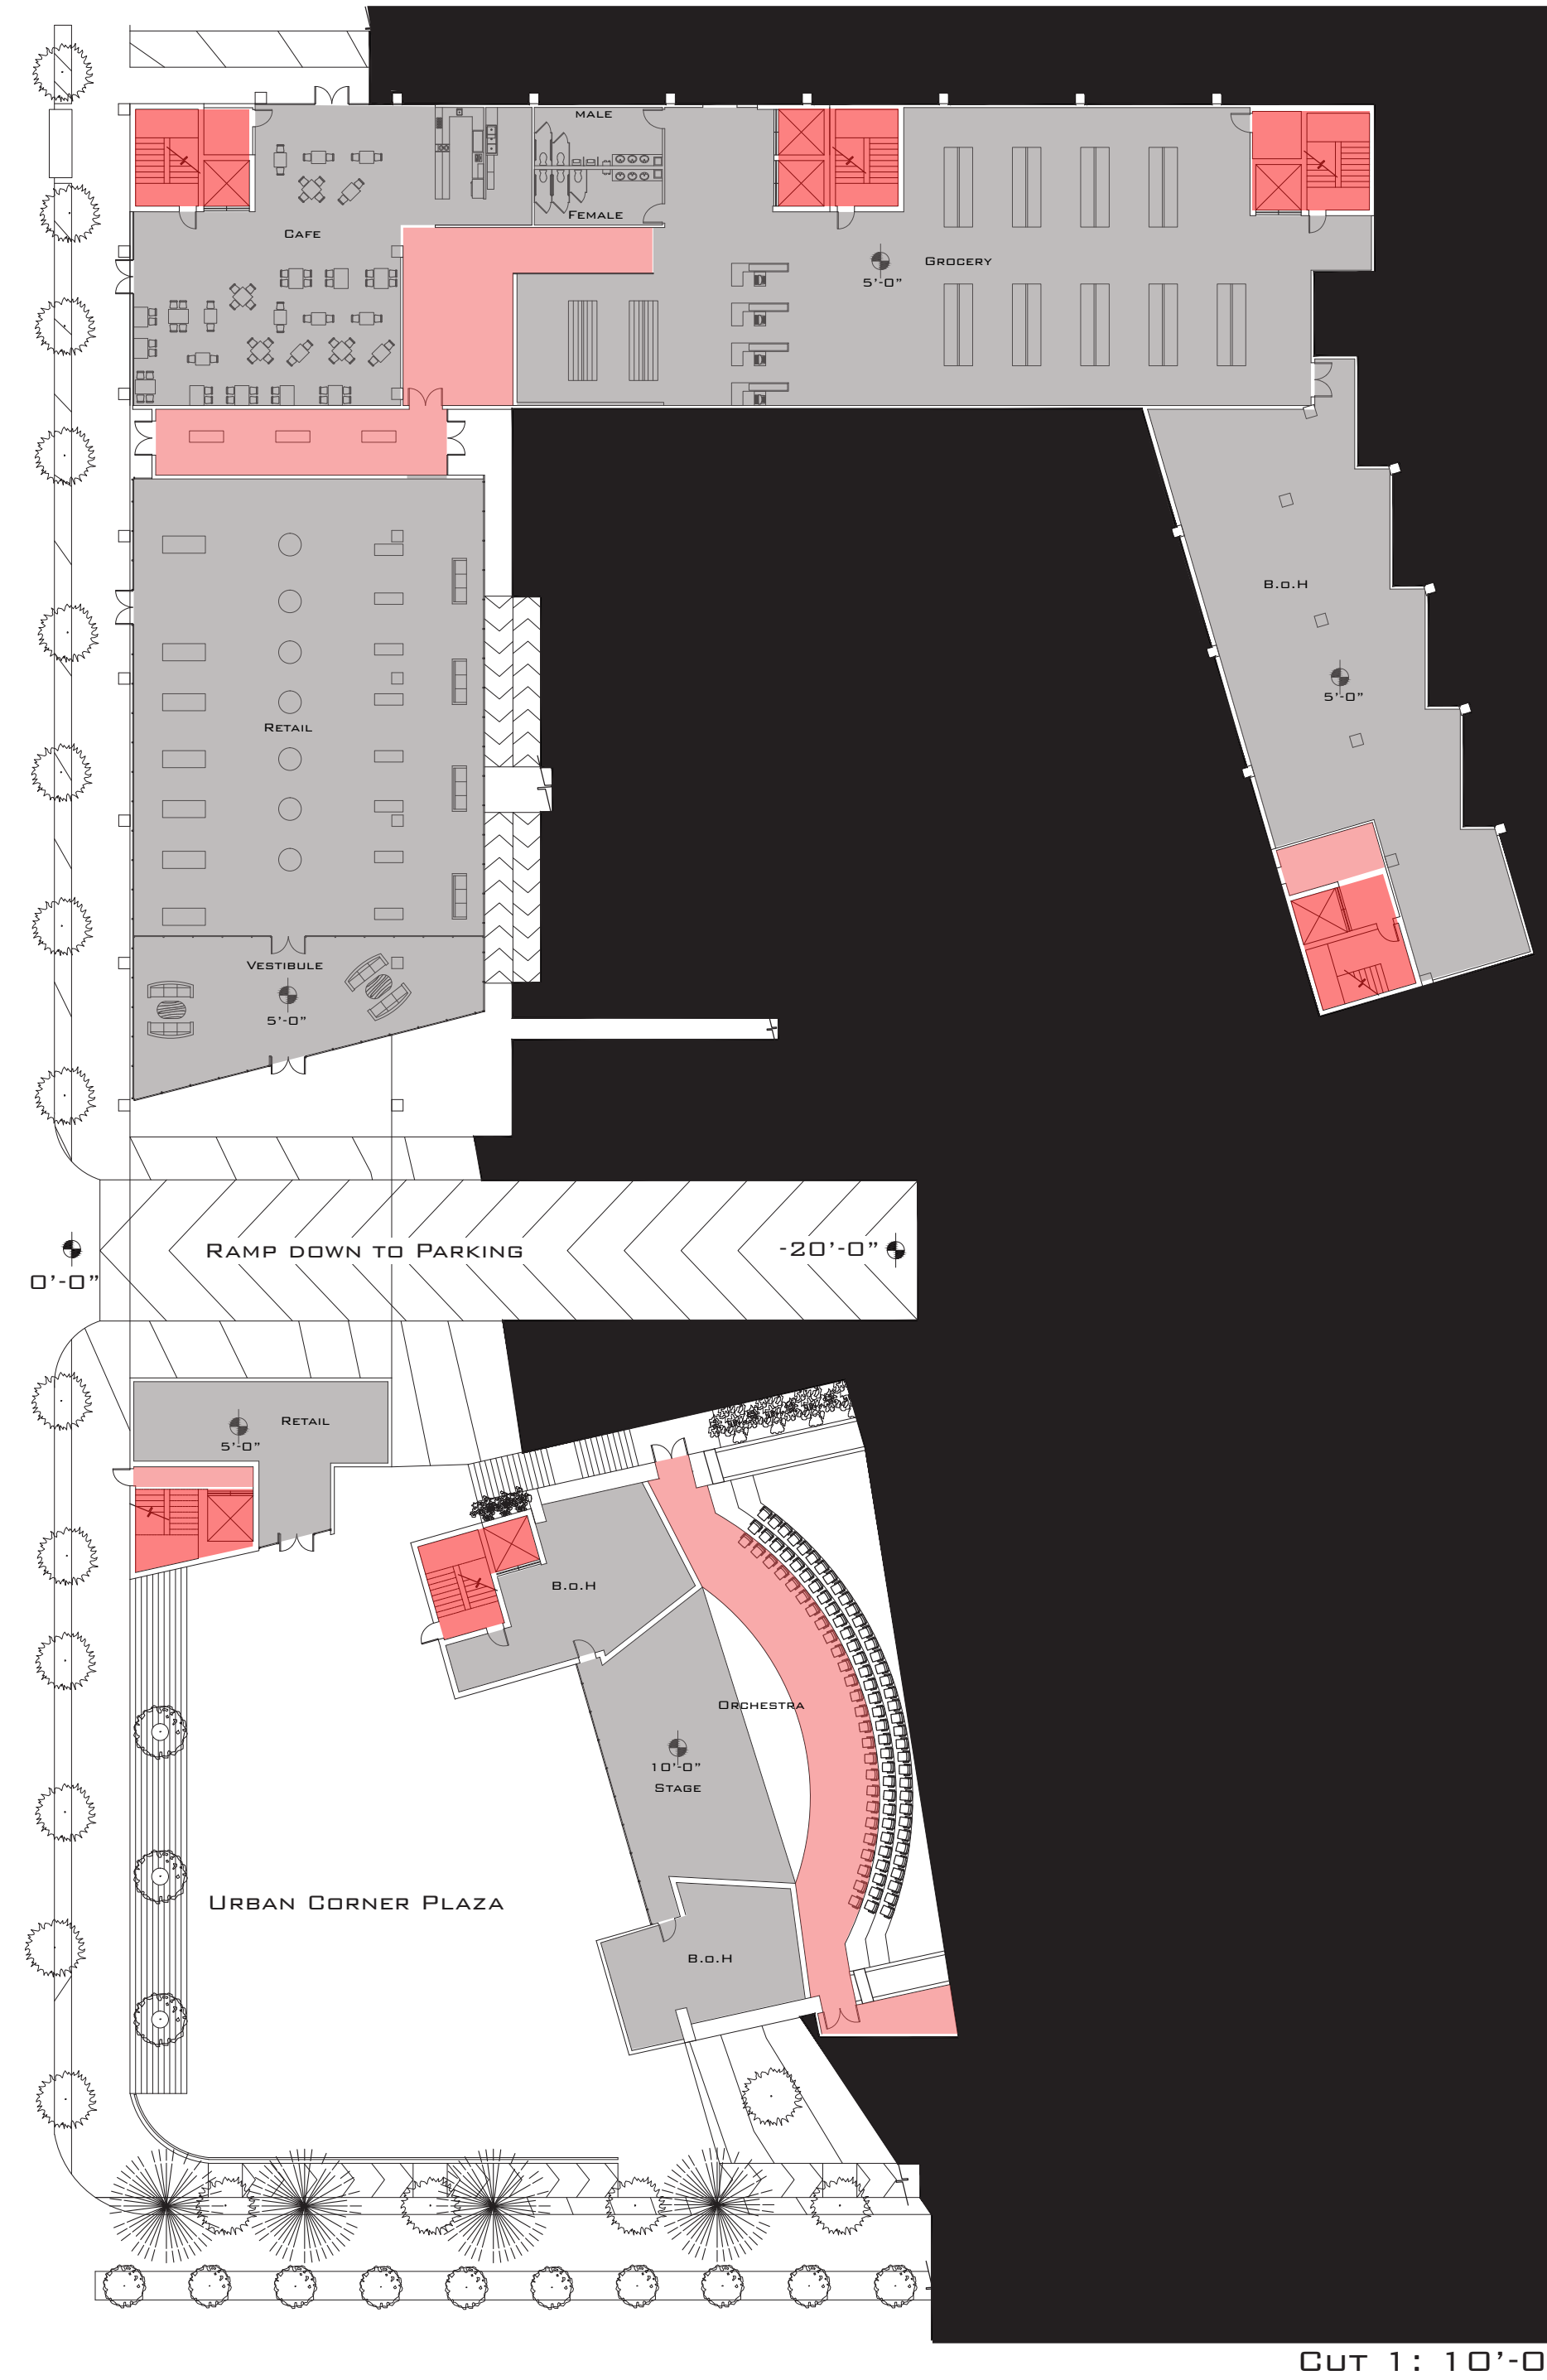

Biophilic BRONX

SPOFFARD AVE AND TIFFANY STREET AT NIGHT

CISTERS CREATE PRIVACY FOR RESIDENTIAL COURTYARD