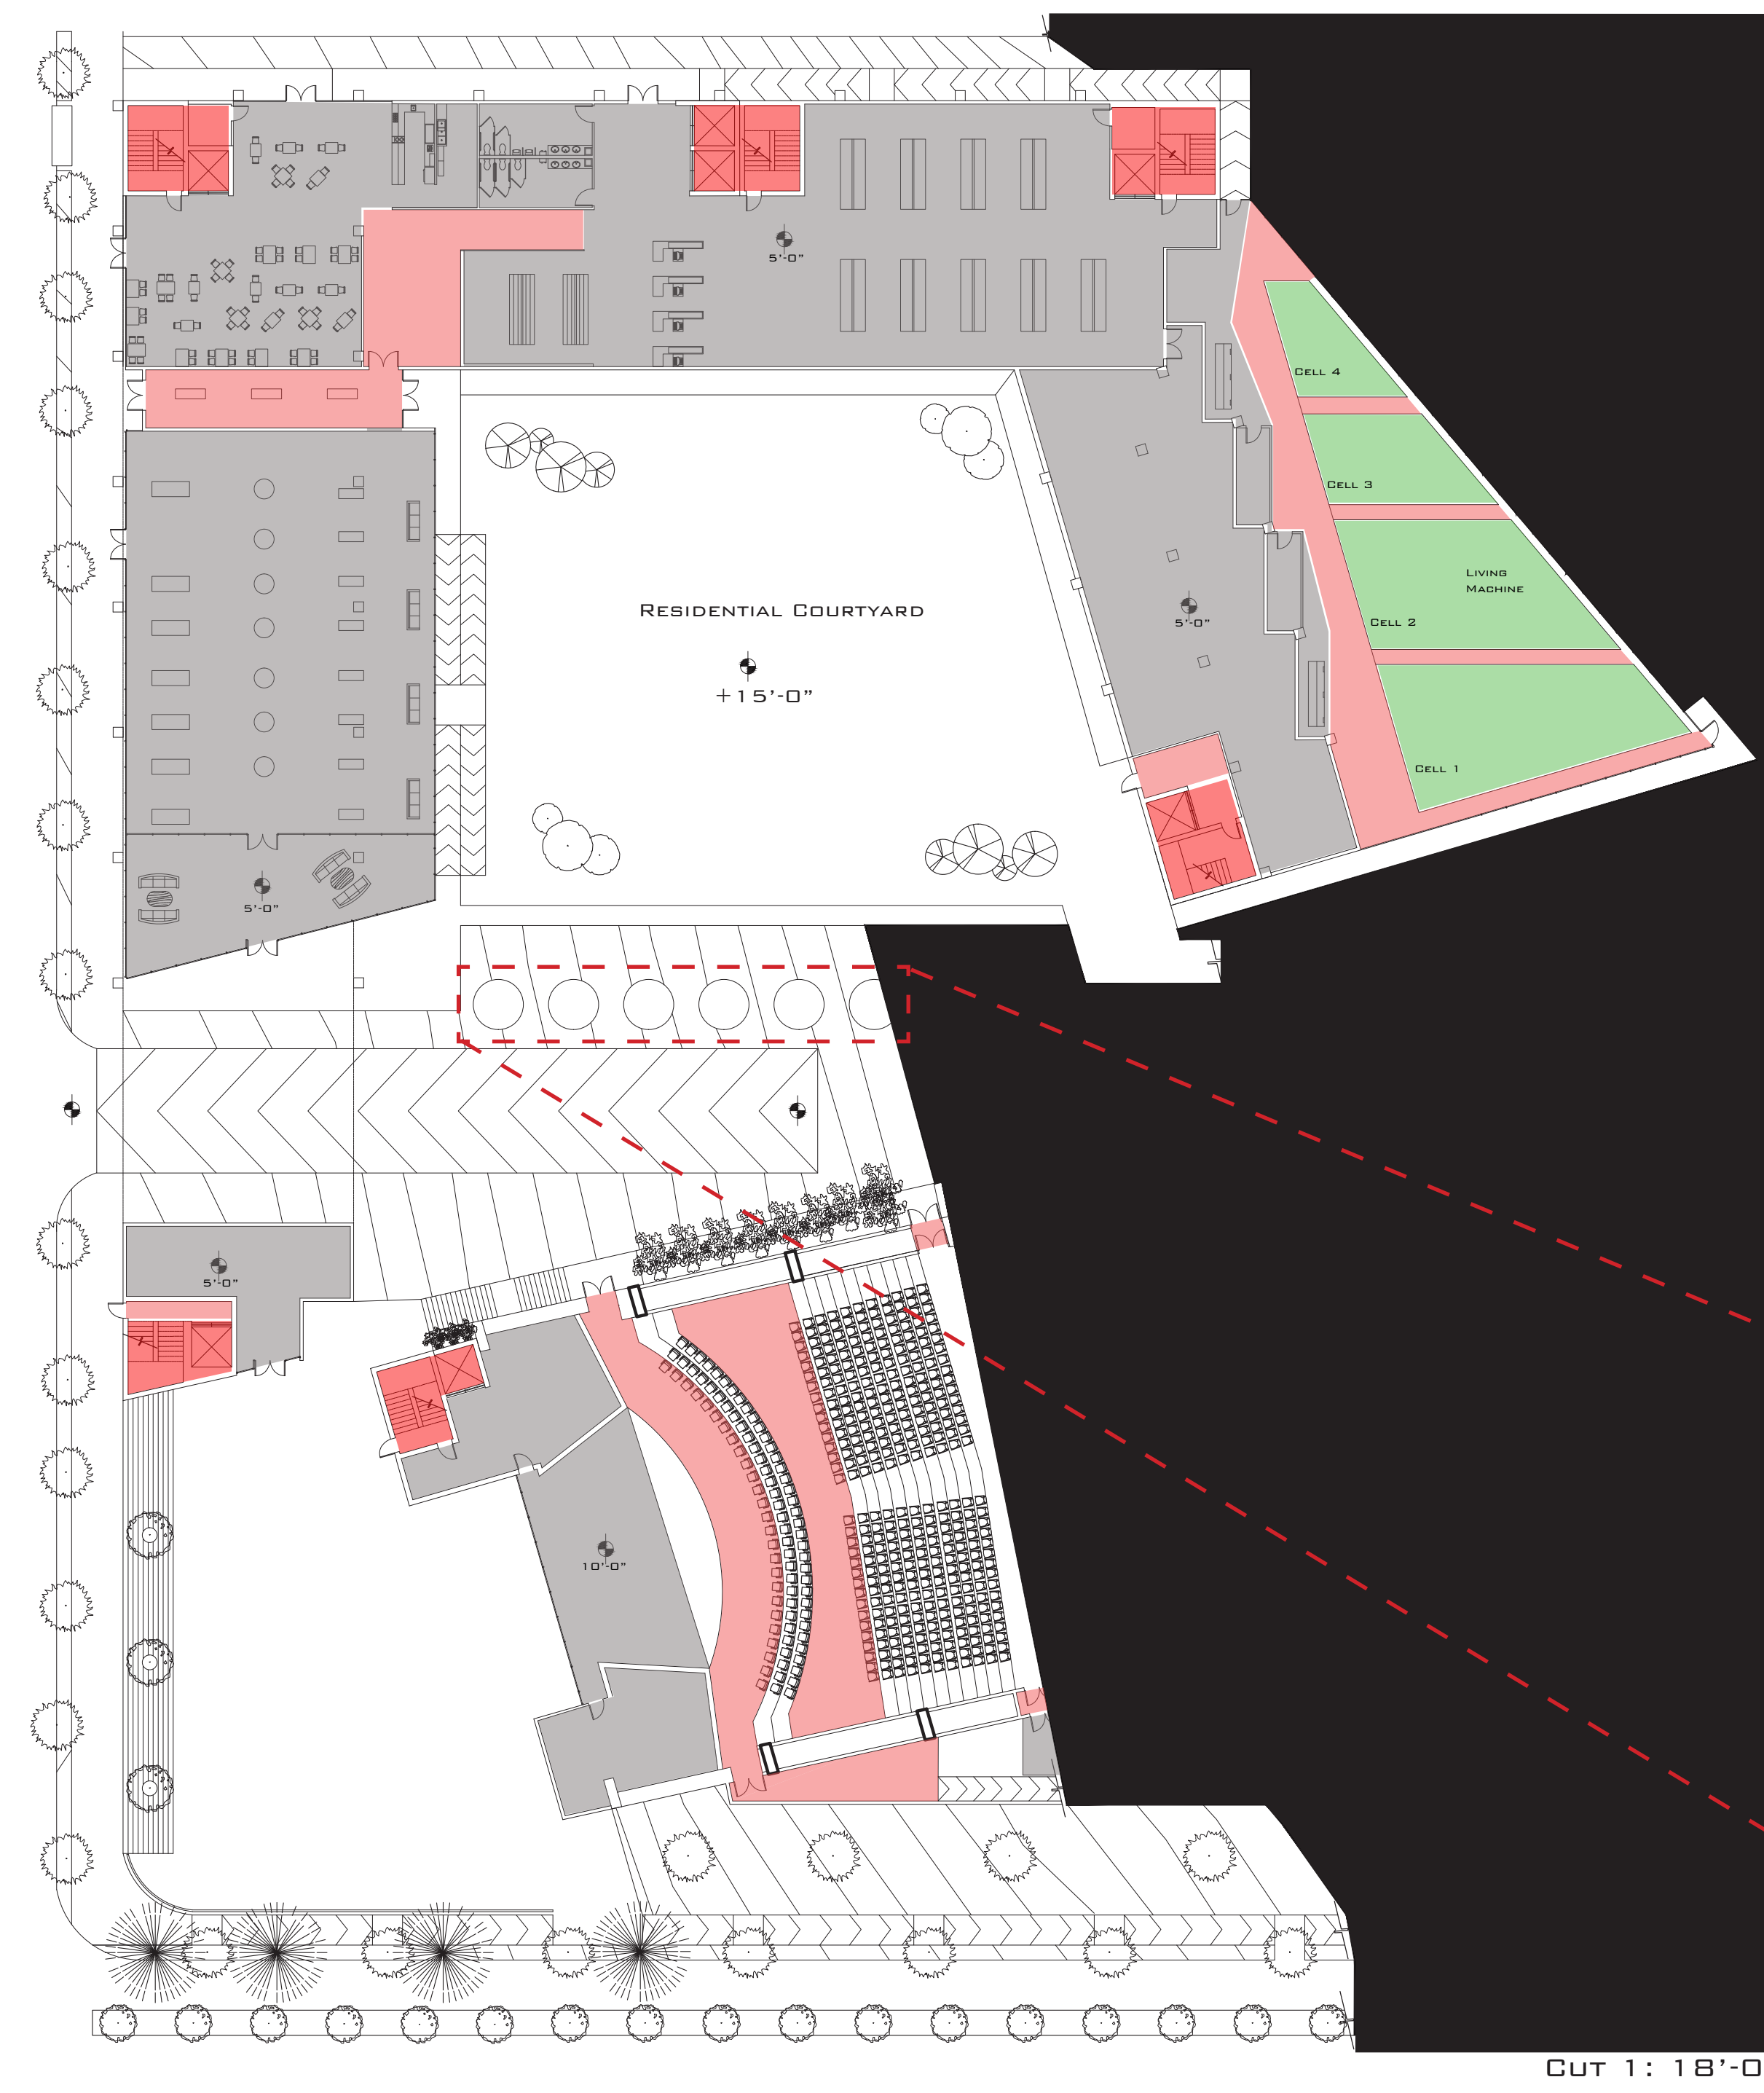

Biophilic BRONX

SPOFFARD AVE AND TIFFANY STREET AT NIGHT

CISTERS CREATE PRIVACY FOR RESIDENTIAL COURTYARD