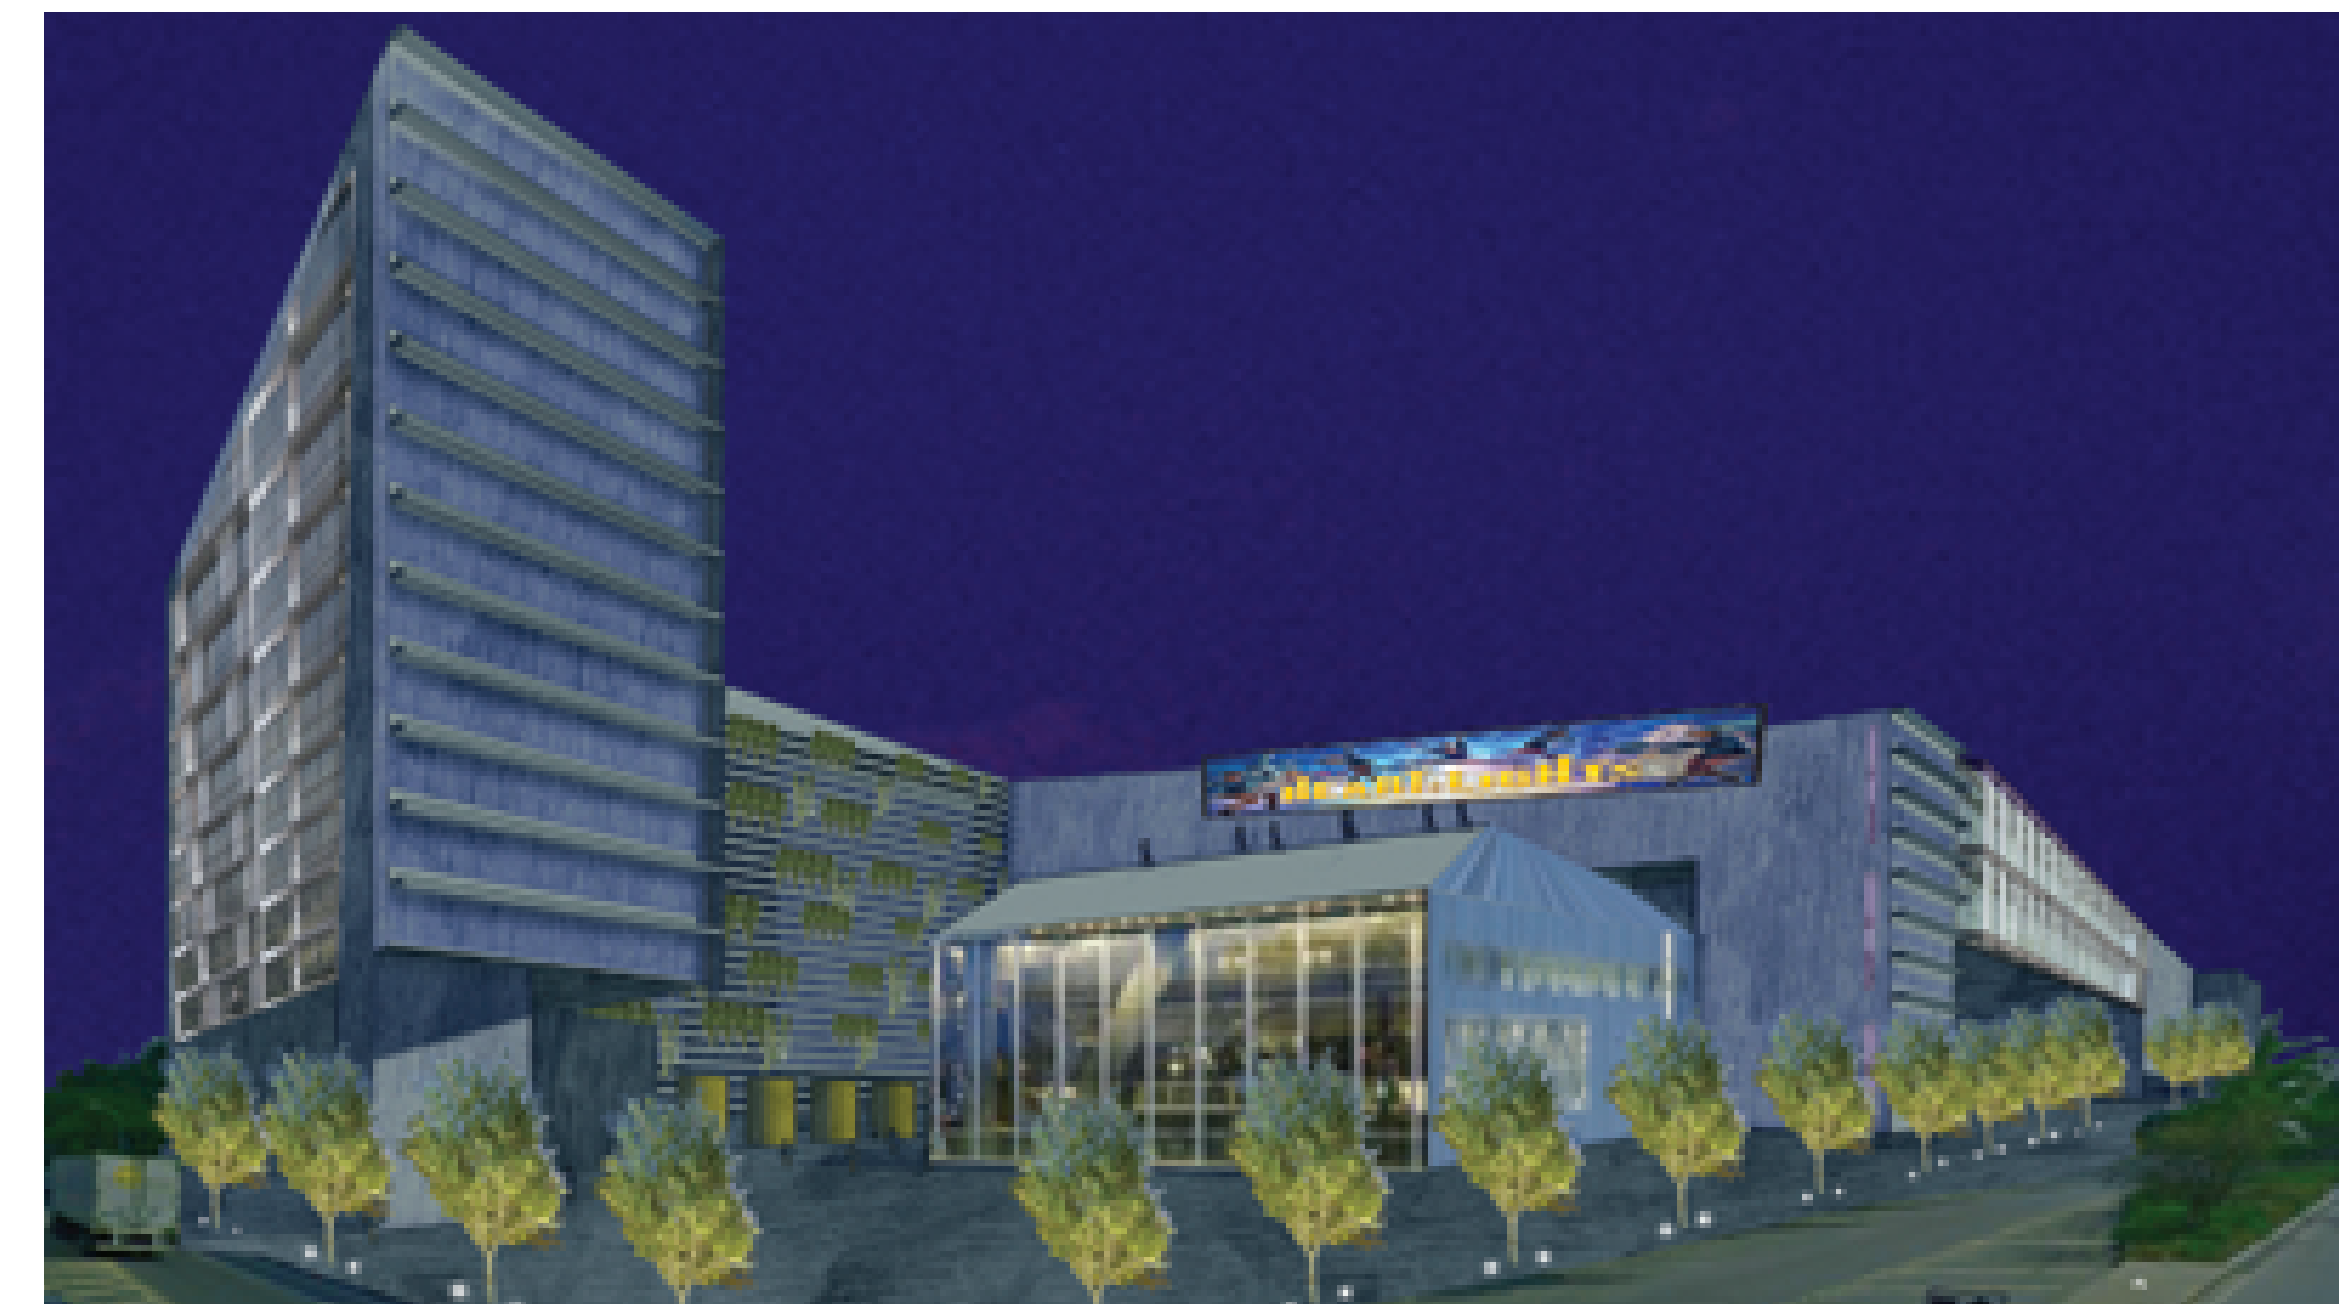

Biophilic BRONX

SPOFFARD AVE AND TIFFANY STREET AT NIGHT

CISTERS CREATE PRIVACY FOR RESIDENTIAL COURTYARD