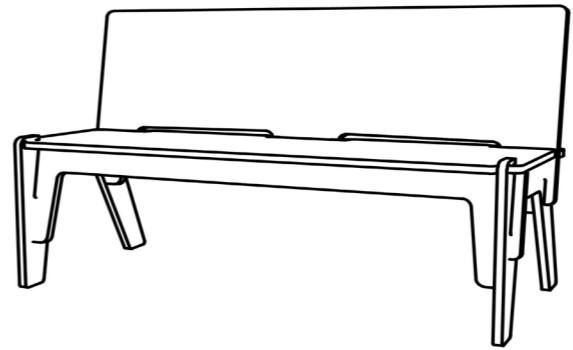

SOFA FUNC TWO