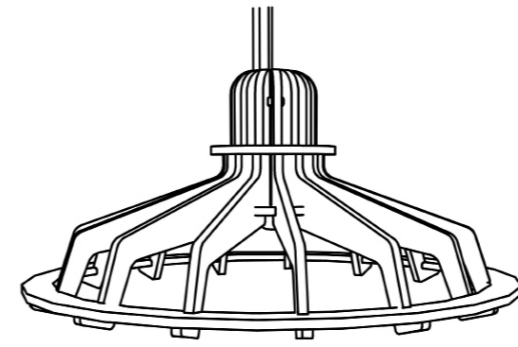

SIDETABLE CIR

SIDETABLE TRI

SIDETABLE RECT

CUPBOARD

LOCKER

WALL CABINET BASE SET

EXTENSION 40

EXTENSION 80

CORNER ELEMENT

Lamp Usine white, Stool black and white

LAMP DISQUE

LAMP USINE

SLIDE SOUND

VINO12

VINO20

DECO LADDER