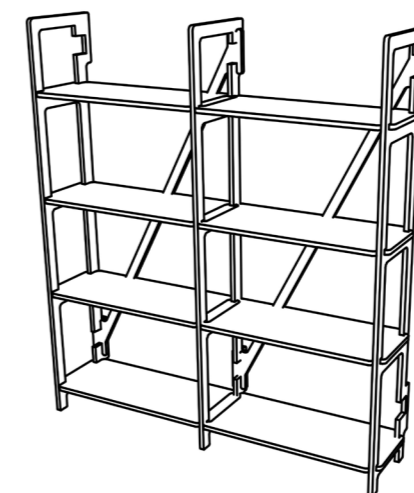

WALL CABINET KIDS 2