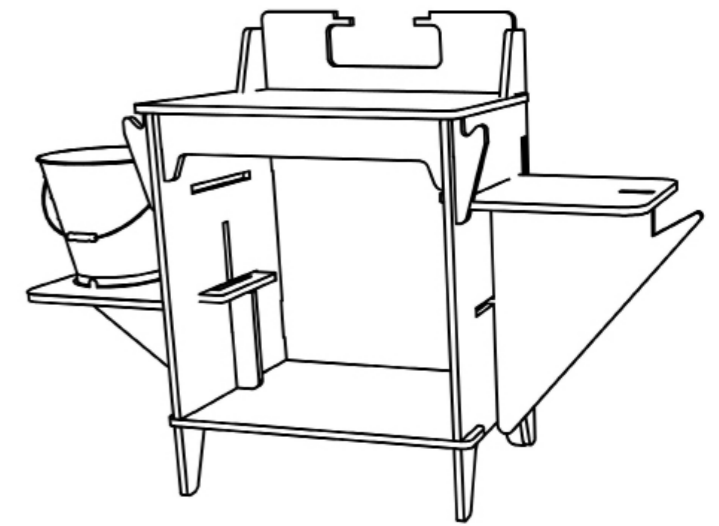

BBQ BUTLER BUCK