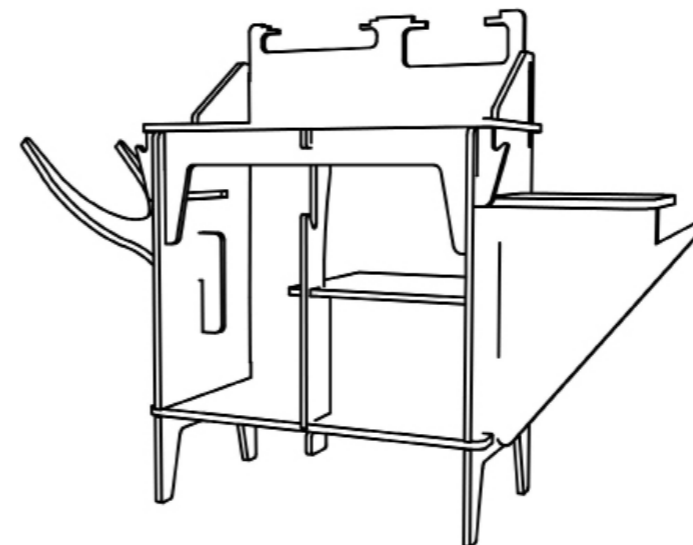

BBQ BUTLER BIG