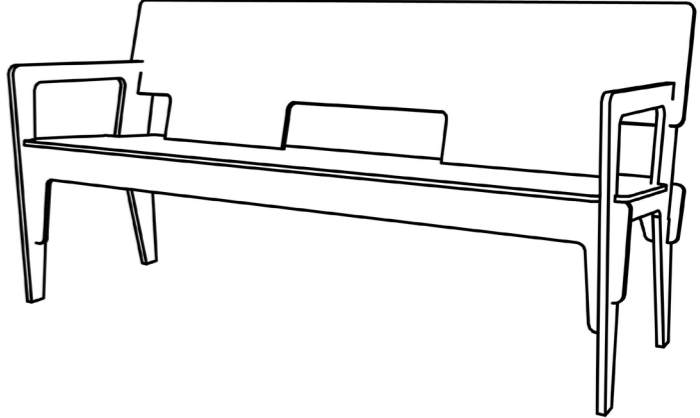

DESIGN IS ART FOR LOSERS
designed by studio Boot
WERKPLAATS VOOR BEELD & TIPOGRAFIE

SOFA THREE