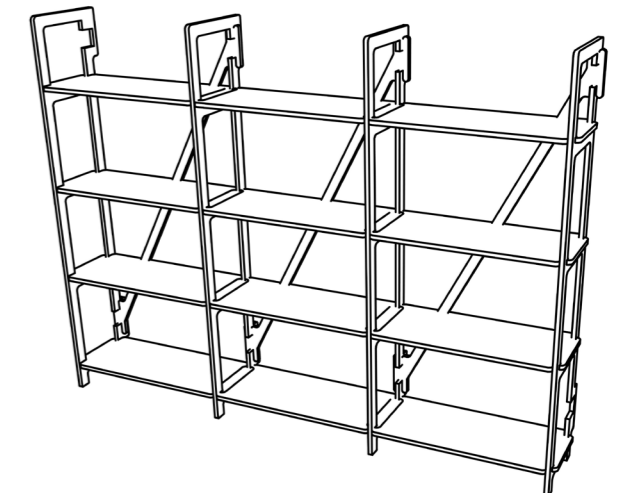

BED

Desk EVO white, Chair KIDS white

WALL CABINET KIDS 1

WALL CABINET KIDS 2

WALL CABINET KIDS 3

SLIDEART

Sacharovstraat 12
7575 EA Oldenzaal
The Netherlands

+31 (0)6 533 589 06
info@slide-art.com