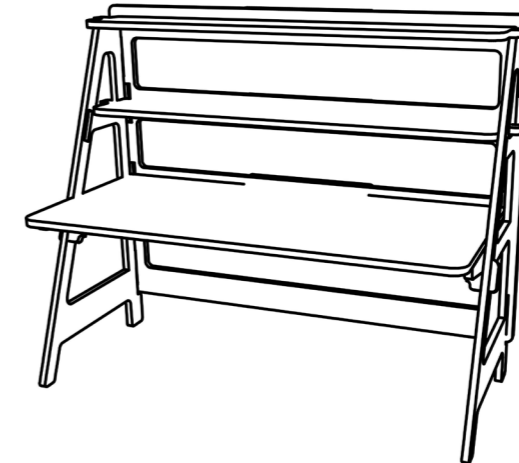

Deco Ladder fine varnished

BBQ BUTLER BIG

BBQ BUTLER BUCK

Chair KIDS white, Table KIDS 60x60 top white chassis fine varnished, Sofa Two KIDS white

CHAIR KIDS

SOFA TWO KIDS

TABLE KIDS

DESK EVO