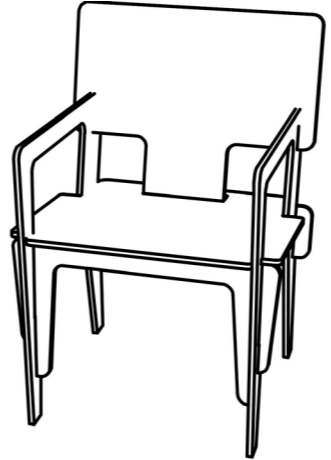

Cupboard 220 white

DESIGN IS ART FOR LOSERS
designed by studio Boot
WERKPLAATS VOOR BEELD & TIPOGRAFIE

Table 90x180 chassis natural, Chair FUNC white and fine varnished

CHAIR ORI

CHAIR FUNC

STOOL

BARSTOOL

ROCKING CHAIR