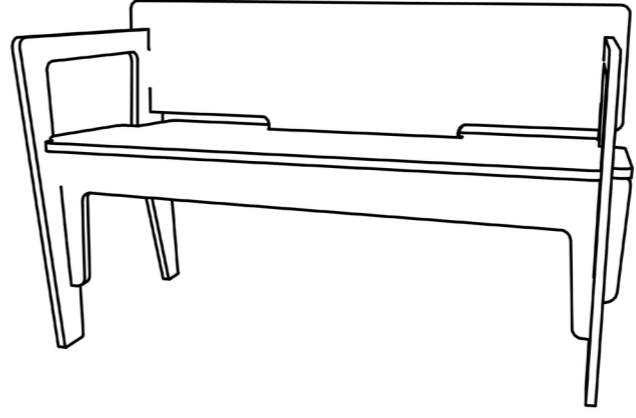

DESIGN IS ART FOR LOSERS
designed by studio Boot
WERKPLAATS VOOR BEELD & TIPOGRAFIE

SOFA TWO