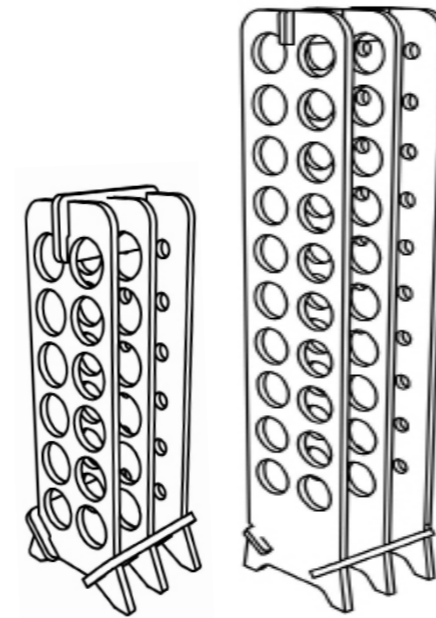

SIDETABLE CIR

SIDETABLE TRI

SIDETABLE RECT

CUPBOARD

LOCKER

WALL CABINET BASE SET

EXTENSION 40

EXTENSION 80

CORNER ELEMENT

Lamp Usine white, Stool black and white

LAMP DISQUE

LAMP USINE

SLIDE SOUND

VINO12

VINO20

DECO LADDER