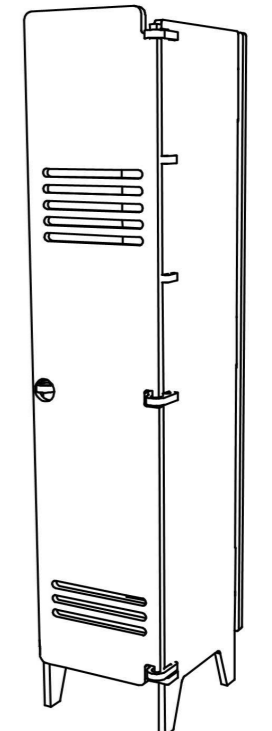

Cupboard 220 white

DESIGN IS ART FOR LOSERS
designed by studio Boot
WERKPLAATS VOOR BEELD & TIPOGRAFIE

Table 90x180 chassis natural, Chair FUNC white and fine varnished

CHAIR ORI

CHAIR FUNC

STOOL

BARSTOOL

ROCKING CHAIR

ROCKING SOFA

SOFA TWO

SOFA THREE

SOFA FUNC TWO

SOFA FUNC THREE

Desk EVO white, Chair FUNC white

TABLE

DESK EVO

SIDETABLE CIR

SIDETABLE TRI

SIDETABLE RECT

CUPBOARD

LOCKER

WALL CABINET BASE SET

EXTENSION 40

EXTENSION 80

CORNER ELEMENT

Lamp Usine white, Stool black and white

LAMP DISQUE

LAMP USINE

SLIDE SOUND

VINO12

VINO20

DECO LADDER