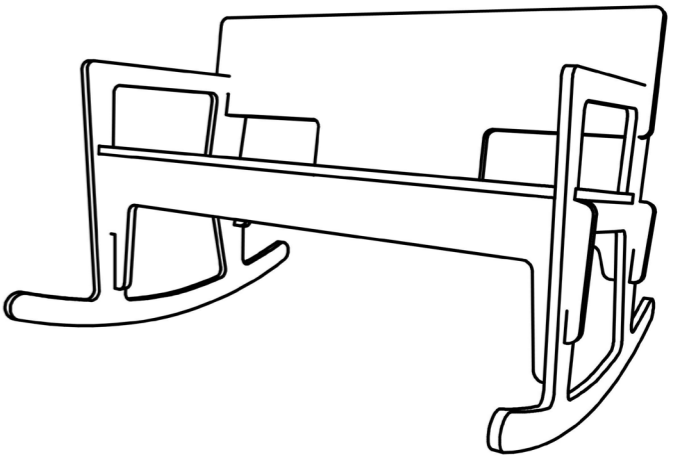

Cupboard 220 white

DESIGN IS ART FOR LOSERS
designed by studio Boot
WERKPLAATS VOOR BEELD & TIPOGRAFIE

Table 90x180 chassis natural, Chair FUNC white and fine varnished

CHAIR ORI

CHAIR FUNC

STOOL

BARSTOOL

ROCKING CHAIR