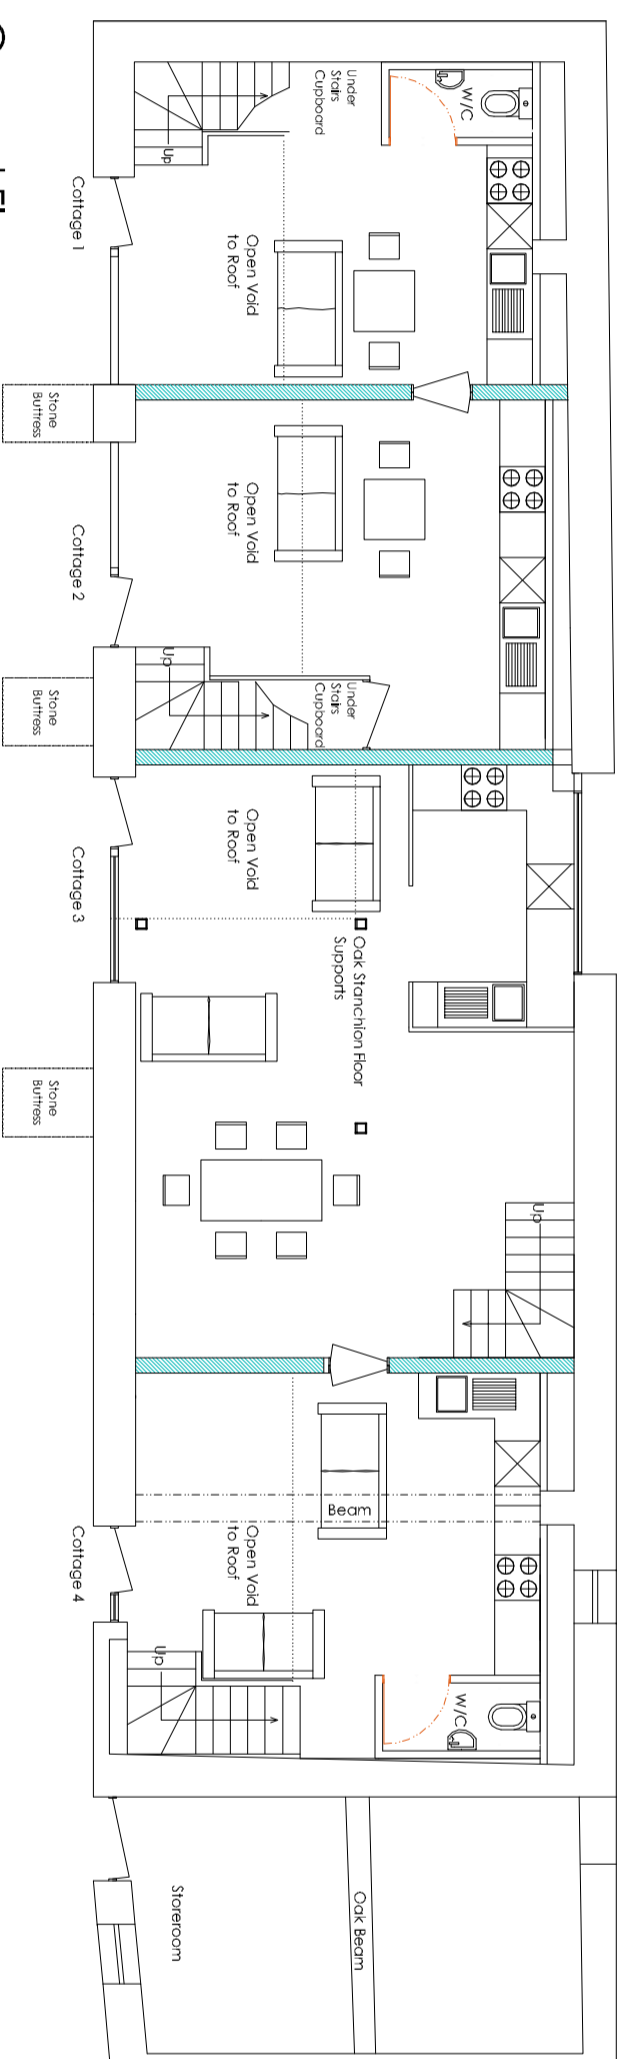

South

Slate Roof
Wooden Windows and Doors
Stone Wall
Valux Roof Lights

East

North

Slate Roof
Wooden Windows and Doors
Stone Wall
Valux Roof Lights

West

Ground Floor

First Floor

CLIENT	Mr Cumm
ADDRESS	Okehampton Devon
DRAWING	Proposed
DATE	Date
DRAWING #	1
SCALE	1:100
JOB #	
NOTES	

ARCHITECTURAL SERVICES

EXTENSIONS CONVERSIONS NEW BUILDS
PLANNING & BUILDING REGULATIONS/PERMITS/CONDS
RICHARD ARCHER RT 1987
simon@architectural-services.org