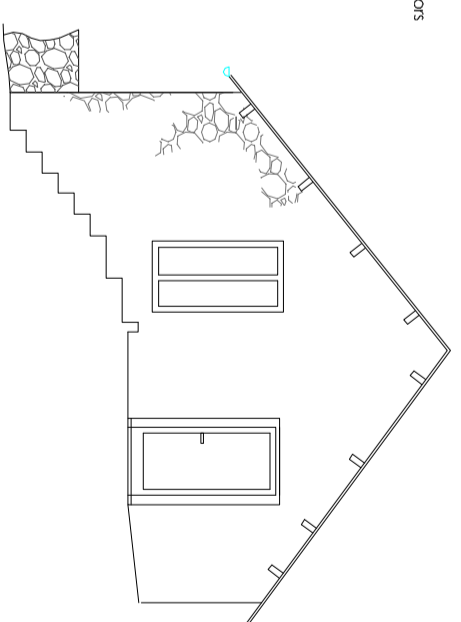

South

Slate Roof
Wooden Windows and Doors
Stone Wall
Valux Roof Lights

East

North

Slate Roof
Wooden Windows and Doors
Stone Wall
Valux Roof Lights

West

Ground Floor

First Floor

CLIENT	Mr Cumm
ADDRESS	Okehampton Devon
DRAWING	Proposed
DATE	Date
DRAWING #	1
SCALE	1:100
JOB #	
NOTES	

ARCHITECTURAL SERVICES

EXTENSIONS CONVERSIONS NEW BUILDS
PLANNING & BUILDING REGULATIONS/PERMITS/CONDS
RICHARD ARCHER RT 1987
simon@architectural-services.org