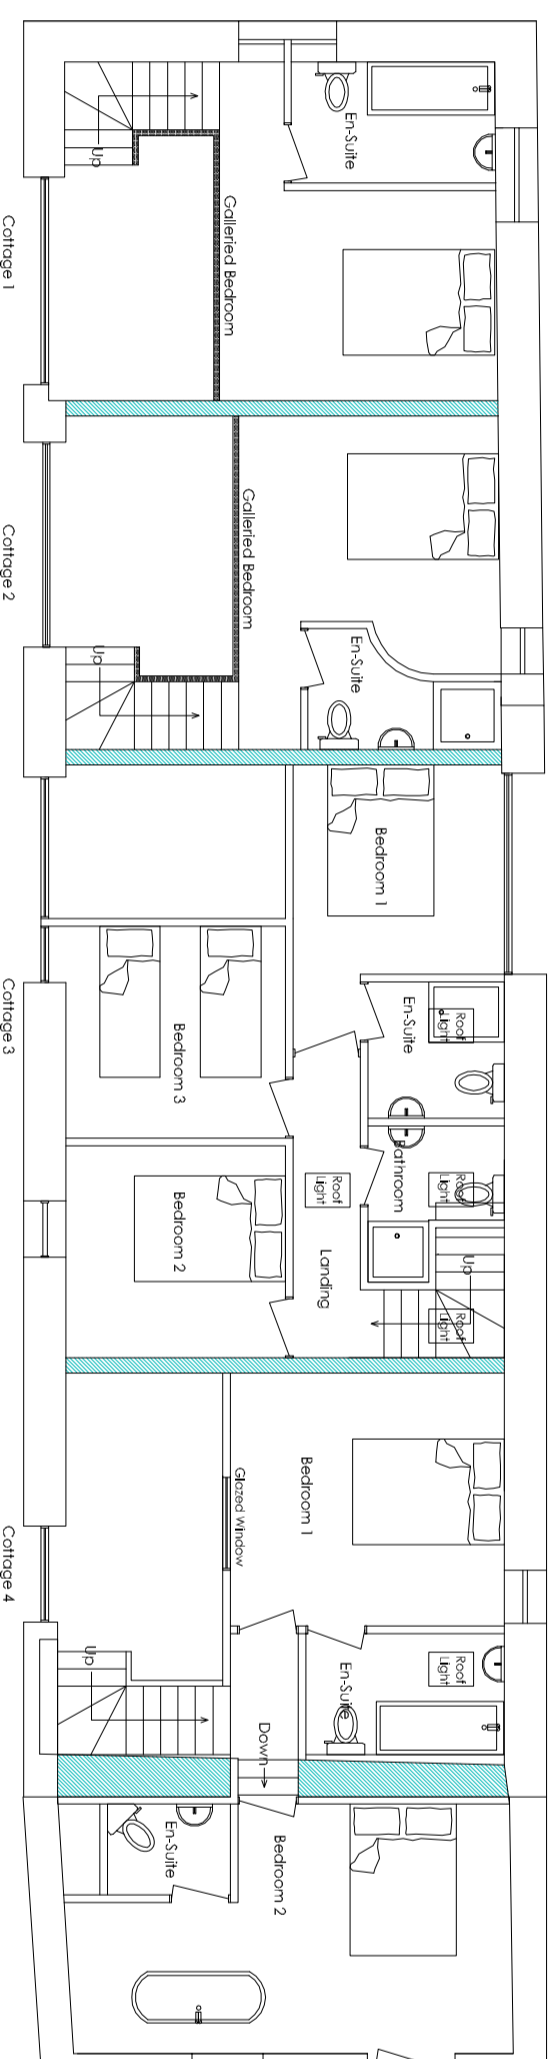

South

Slate Roof
Wooden Windows and Doors
Stone Wall
Valux Roof Lights

East

North

Slate Roof
Wooden Windows and Doors
Stone Wall
Valux Roof Lights

West

Ground Floor

First Floor

CLIENT	Mr Cumm
ADDRESS	Okehampton Devon
DRAWING	Proposed
DATE	Date
DRAWING #	1
SCALE	1:100
JOB #	
NOTES	

ARCHITECTURAL SERVICES

EXTENSIONS CONVERSIONS NEW BUILDS
PLANNING & BUILDING REGULATIONS/PERMITS/CONDS
RICHARD ARCHER RT 1987
simon@architectural-services.org