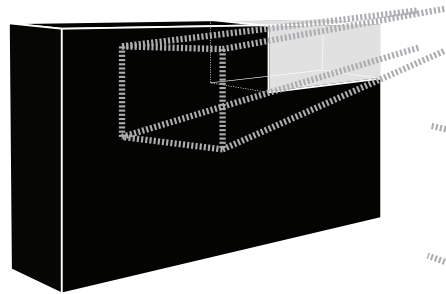

PROGRAM

HISTORIC SIGHTLINE

REGULATED HEIGHT TO MAIN STREET

SHAPING TERRACES

VIEW LINES
(FJORD/MOUNTAIN)

REMOVE ONE-SIDED APT.
COVERED TERRACE

REGULATED PUBLIC
PASSAGE