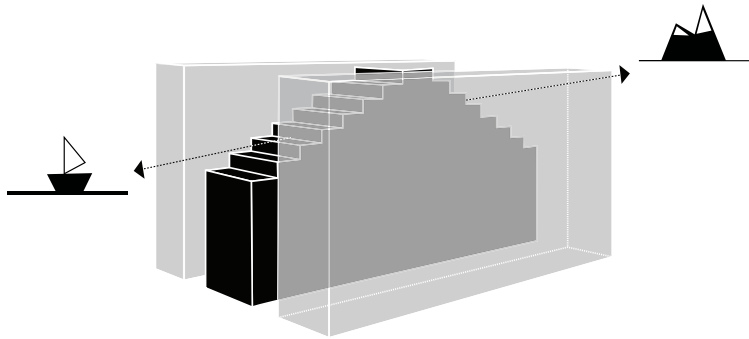

PROGRAM

HISTORIC SIGHTLINE

REGULATED HEIGHT TO MAIN STREET

SHAPING TERRACES

VIEW LINES
(FJORD/MOUNTAIN)

REMOVE ONE-SIDED APT.
COVERED TERRACE

REGULATED PUBLIC
PASSAGE