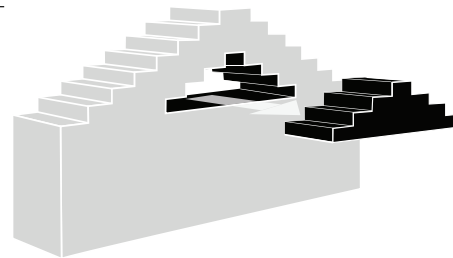

PROGRAM

HISTORIC SIGHTLINE

REGULATED HEIGHT TO MAIN STREET

SHAPING TERRACES

VIEW LINES
(FJORD/MOUNTAIN)

REMOVE ONE-SIDED APT.
COVERED TERRACE

REGULATED PUBLIC
PASSAGE