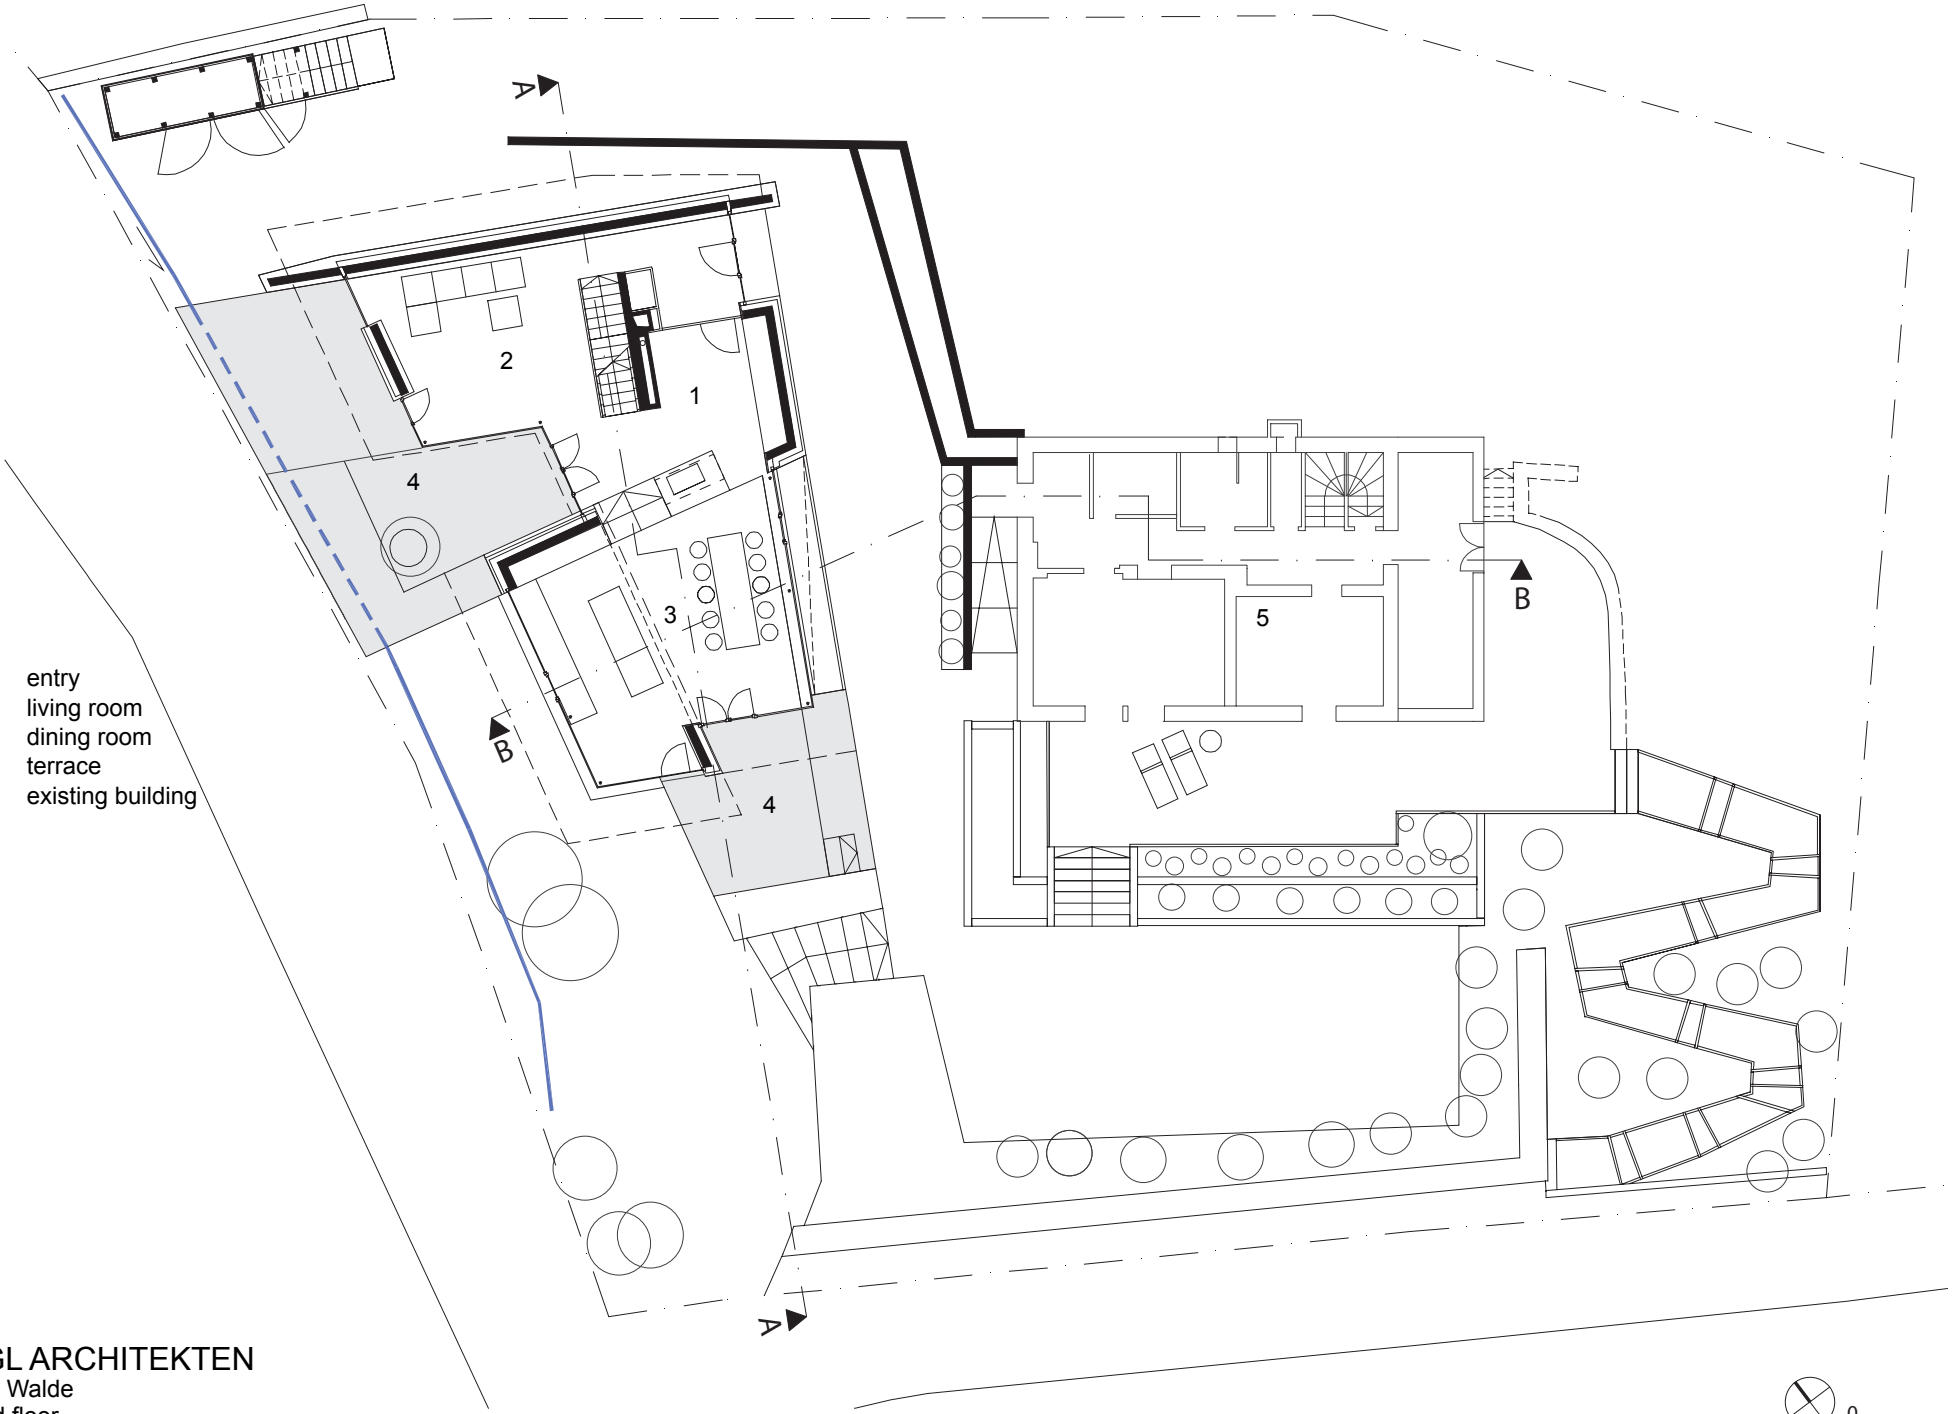

- 1 entry
- 2 living room
- 3 dining room
- 4 terrace
- 5 existing building

GOGL ARCHITEKTEN  
House Walde  
ground floor